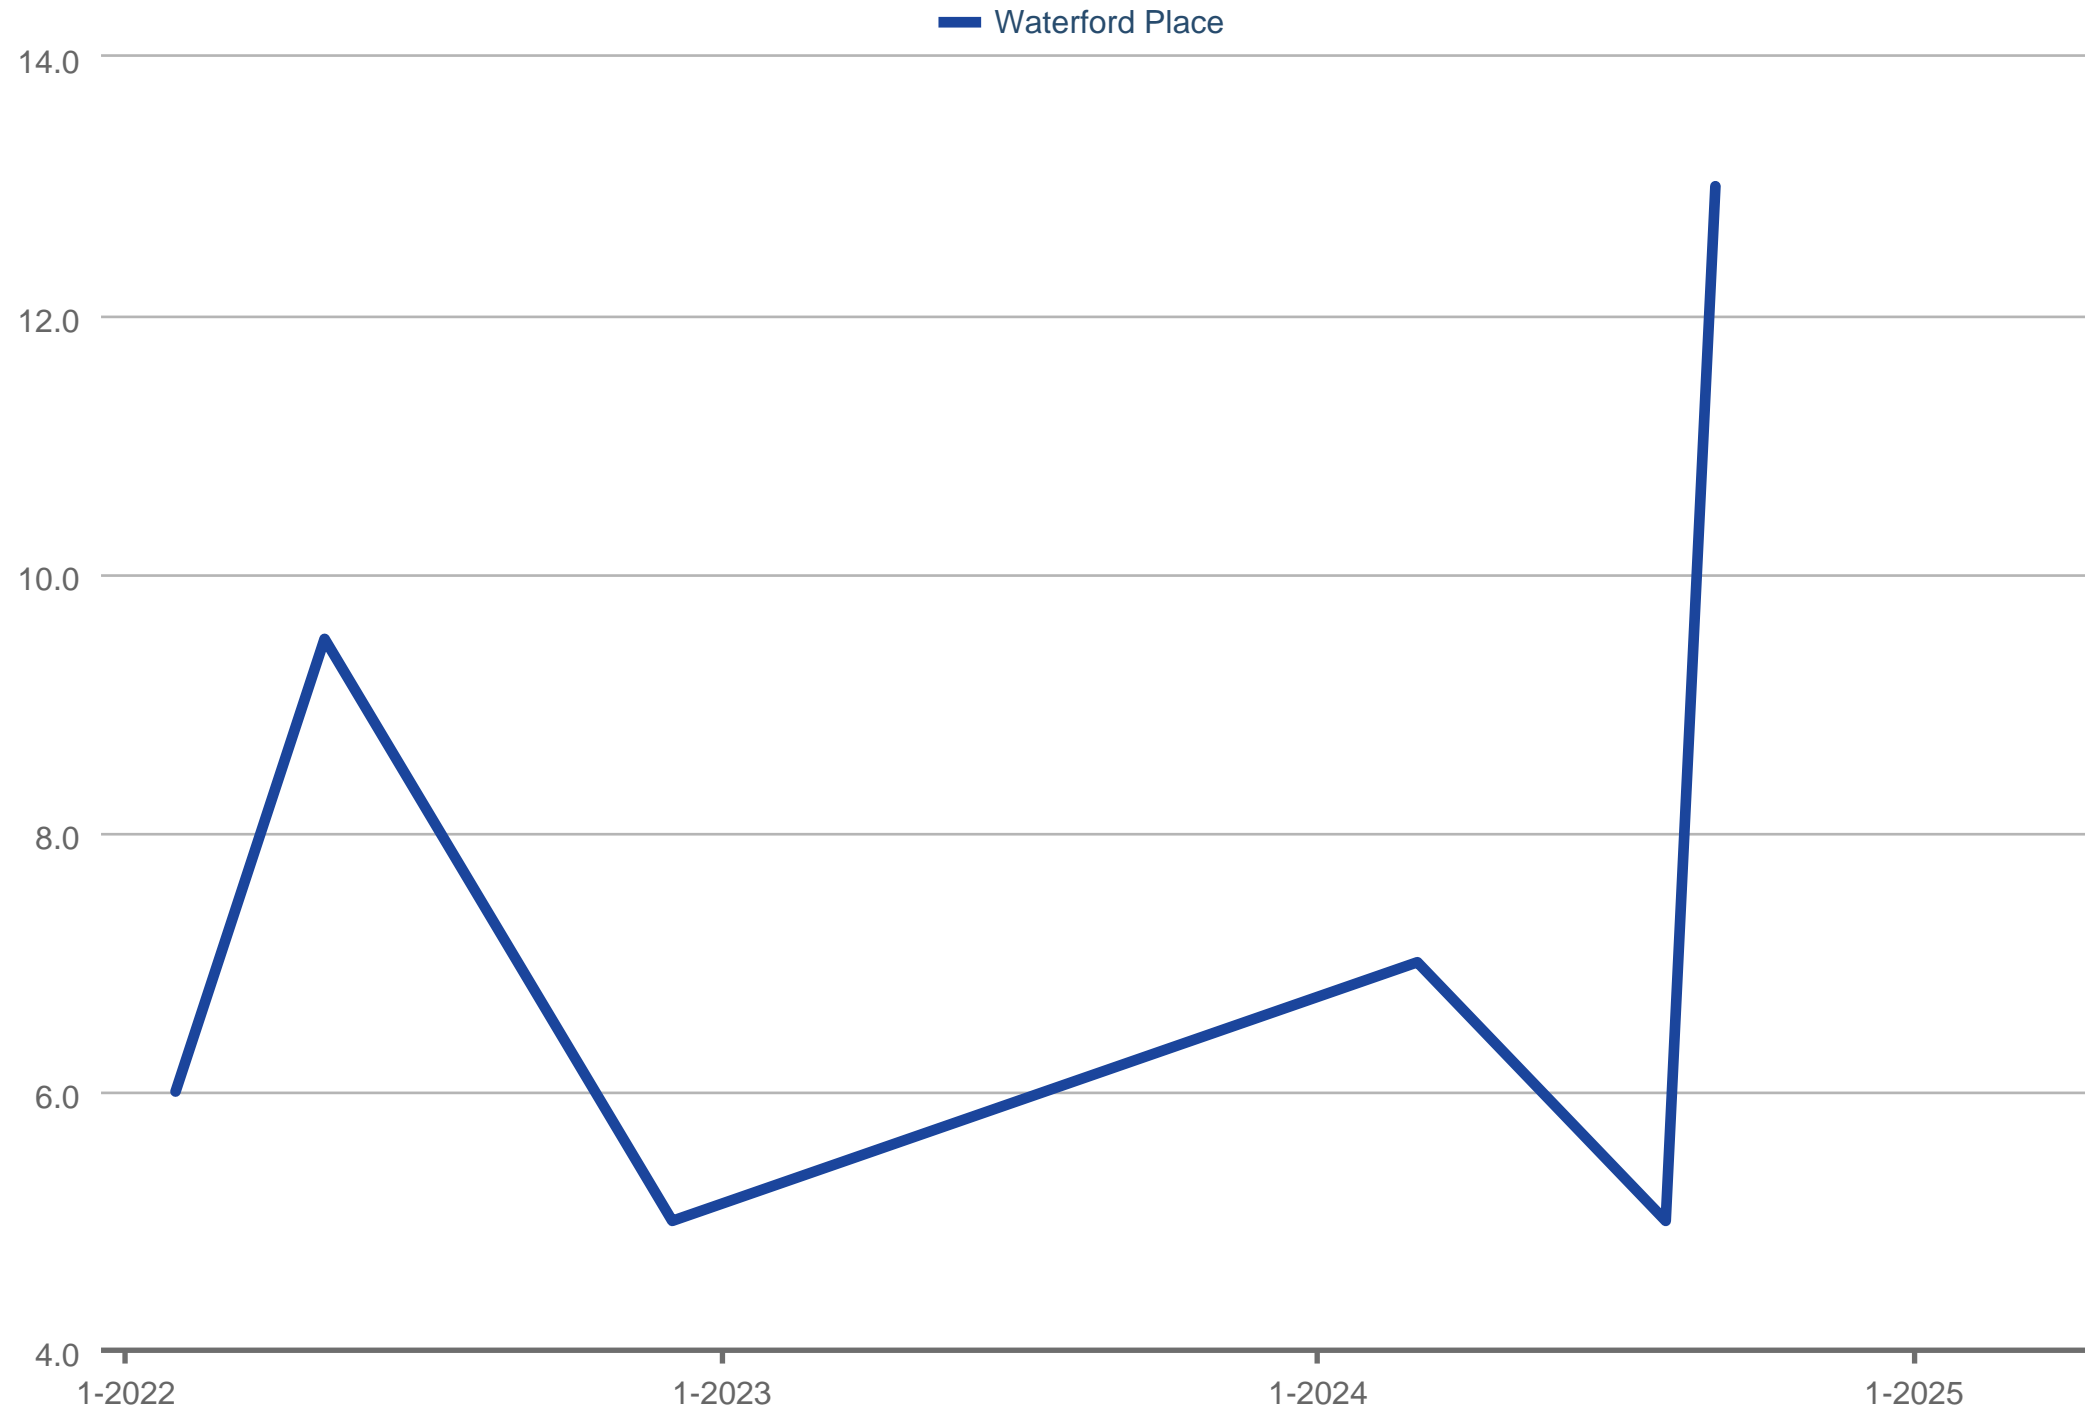

### Average Showings to Pending

Each data point is one month of activity. Data is from May 17, 2025.

All data from RMLS Alliance. InfoSparks © 2025 ShowingTime Plus, LLC.