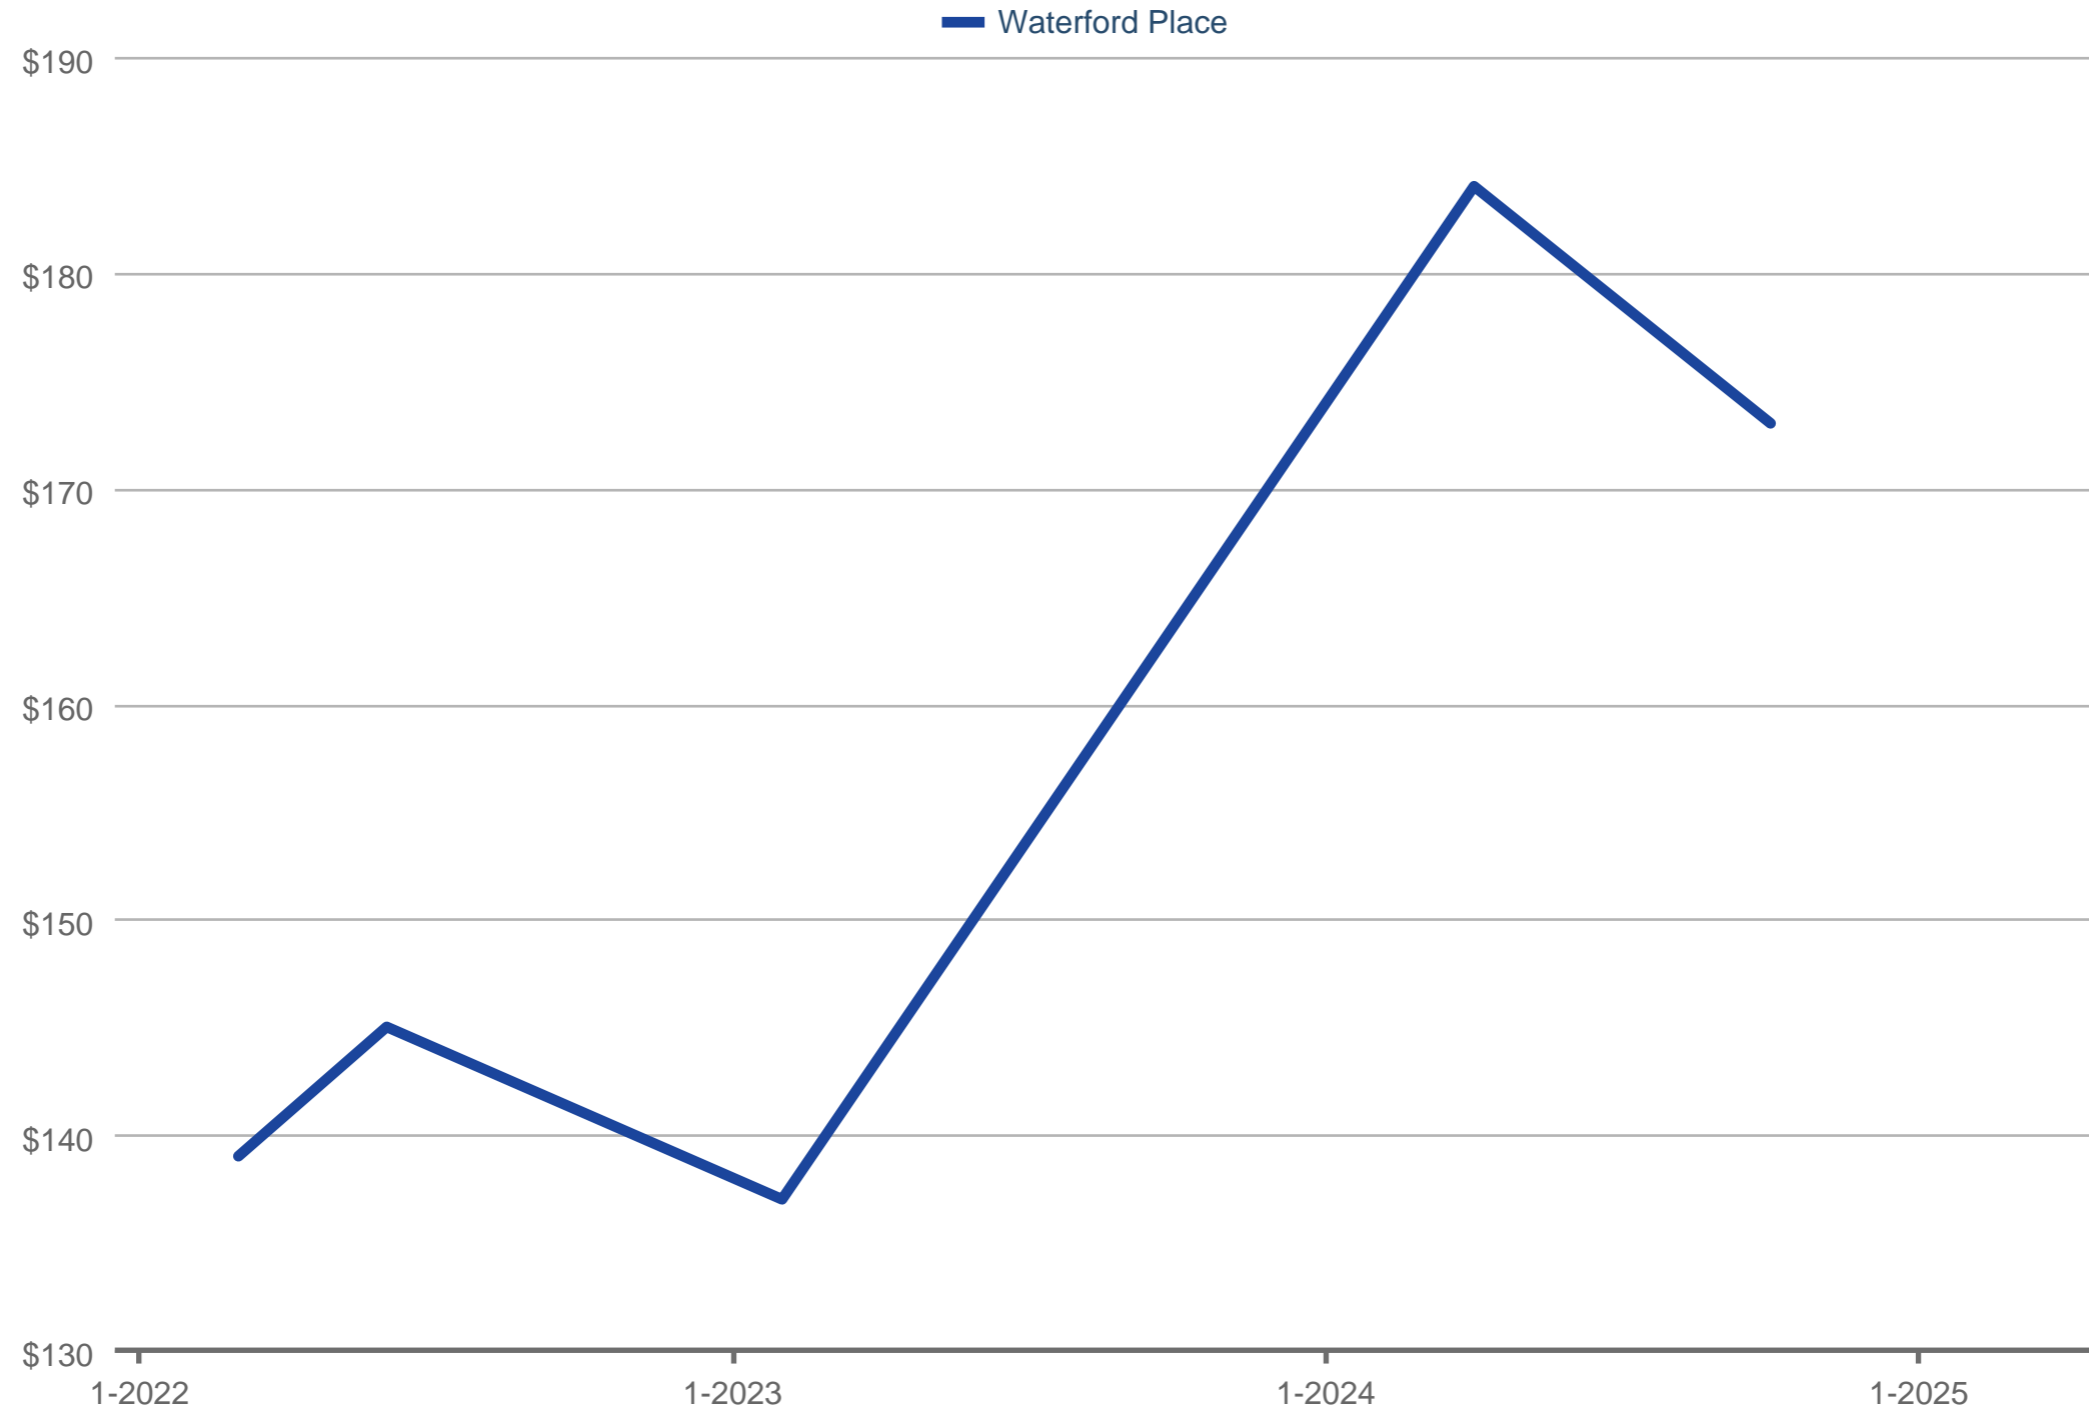

Average Price Per Square Foot

Waterford Place

Each data point is one month of activity. Data is from May 17, 2025.