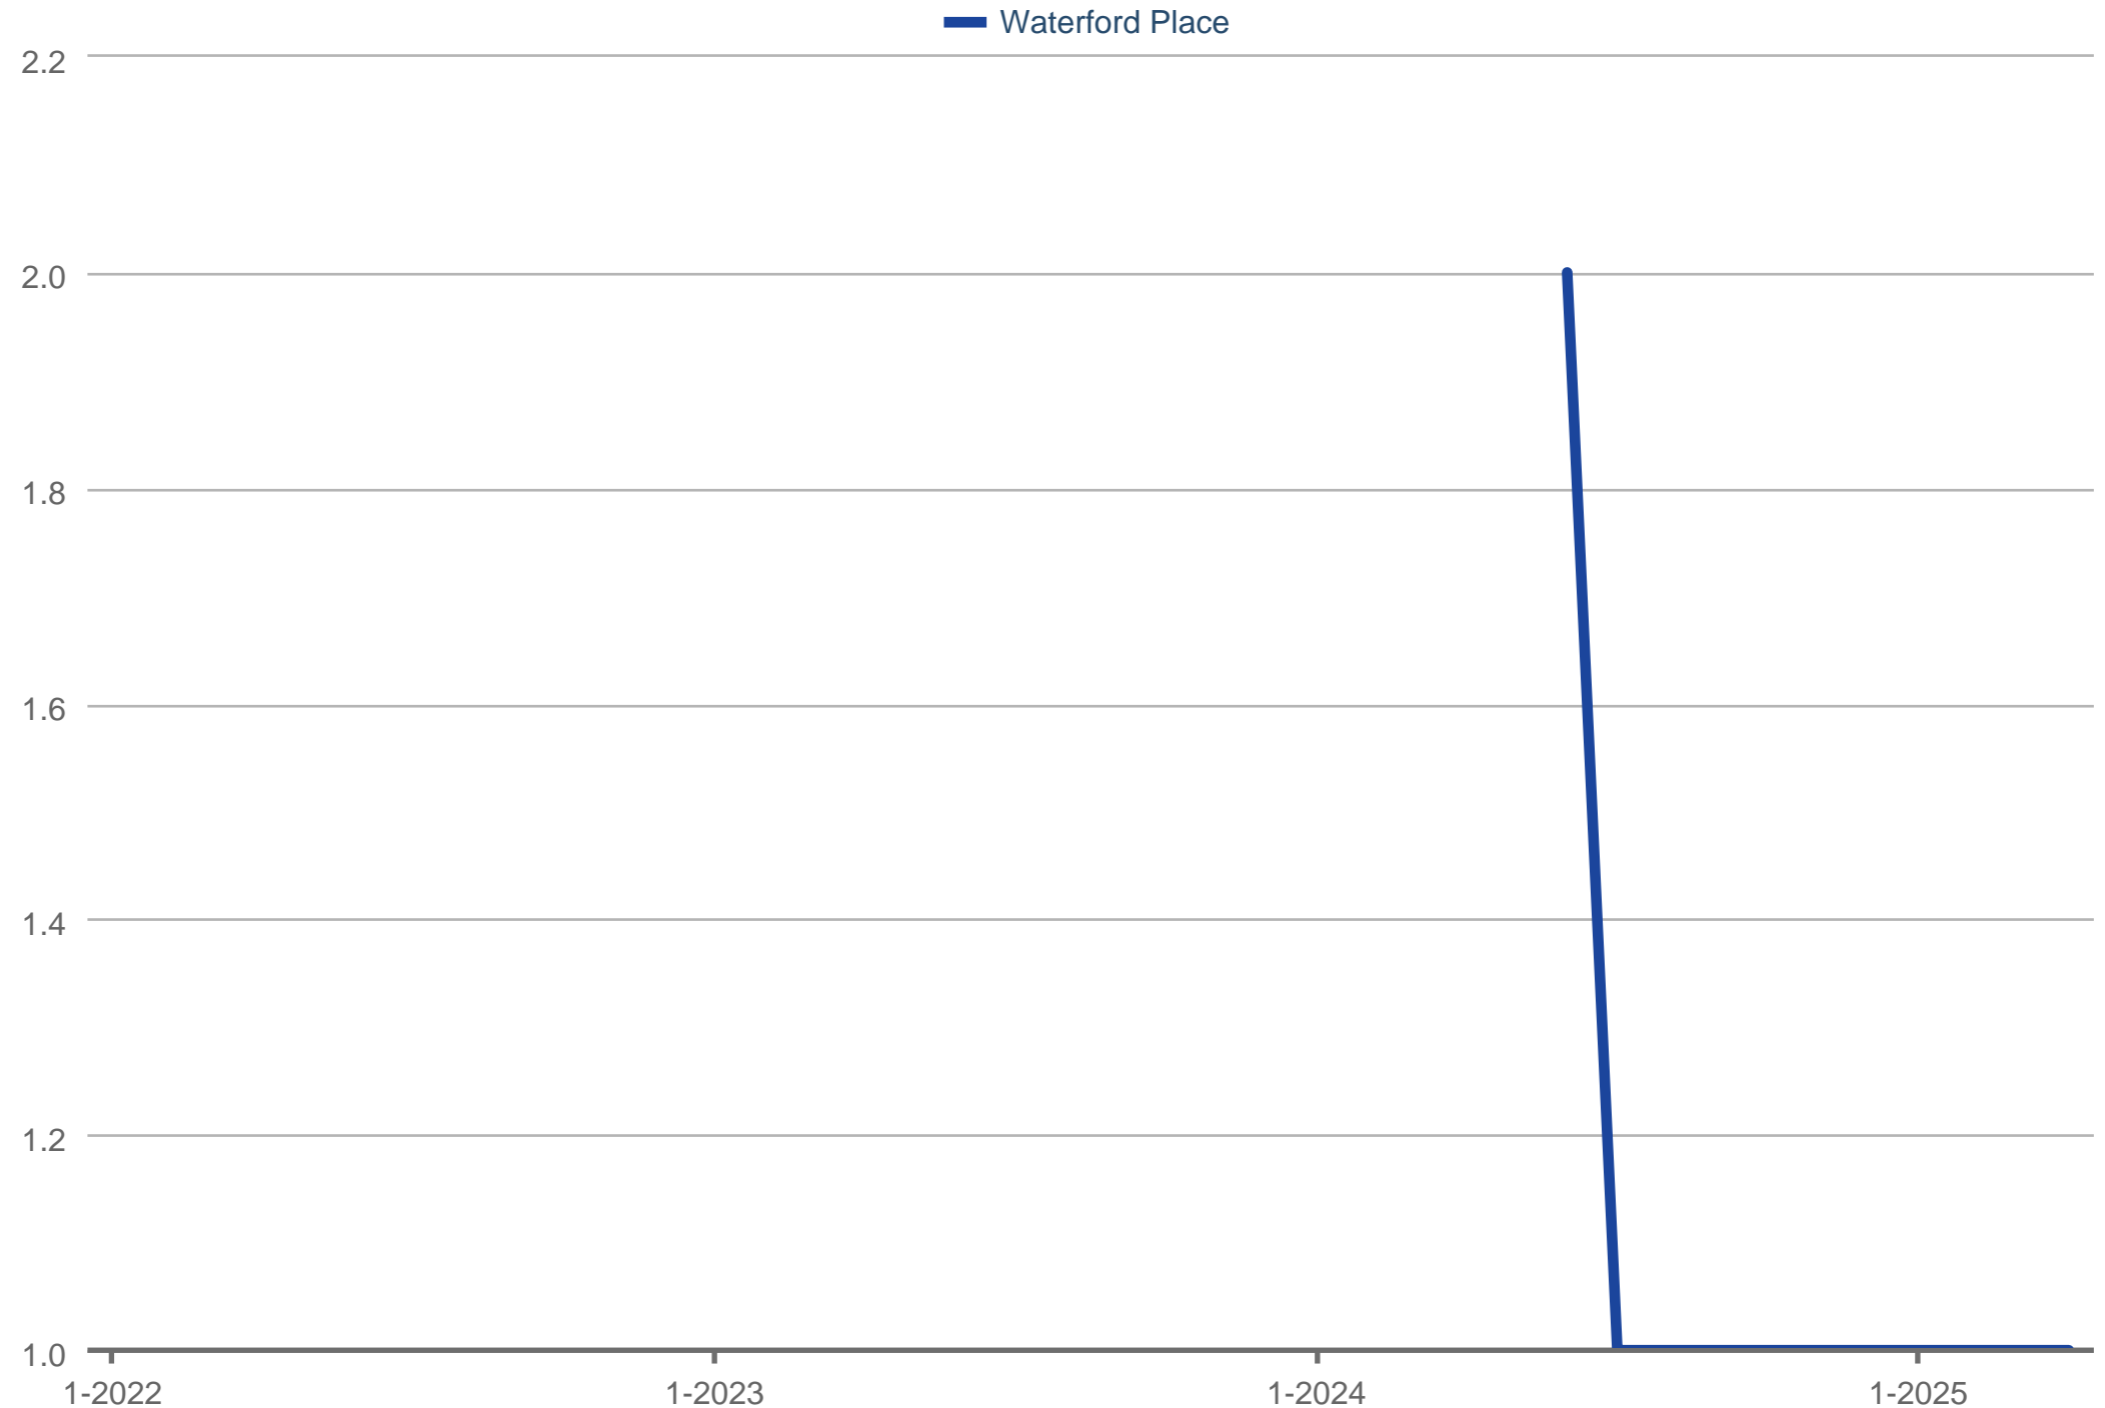

Months Supply of Homes for Sale

Waterford Place

Each data point is one month of activity. Data is from May 17, 2025.