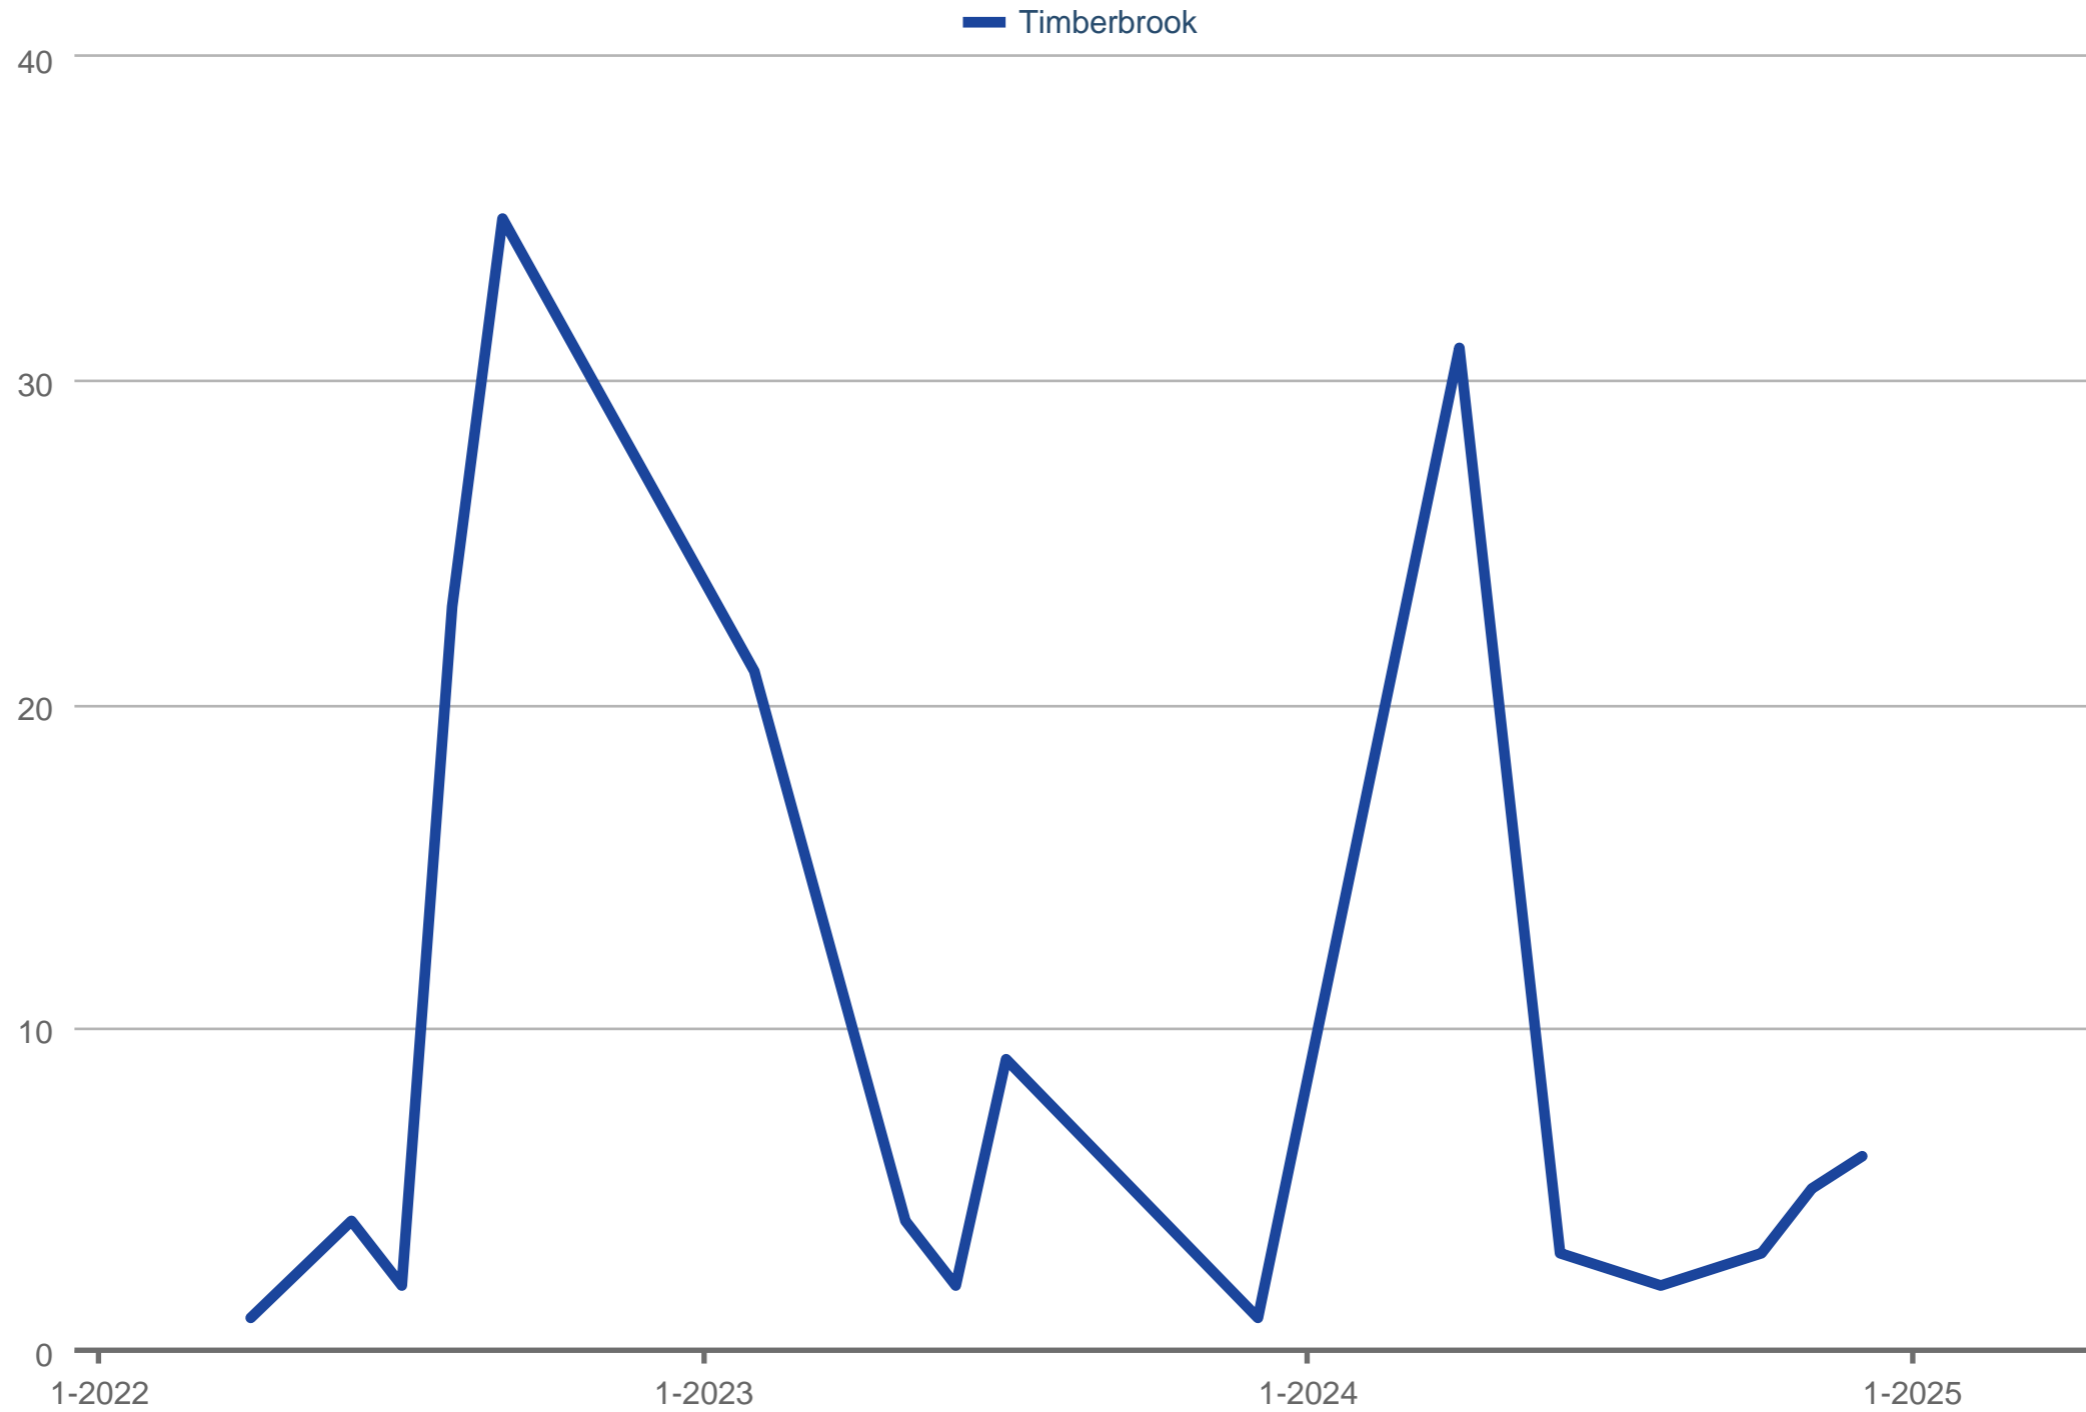

Average Days on Market

Timberbrook

Each data point is one month of activity. Data is from May 17, 2025.