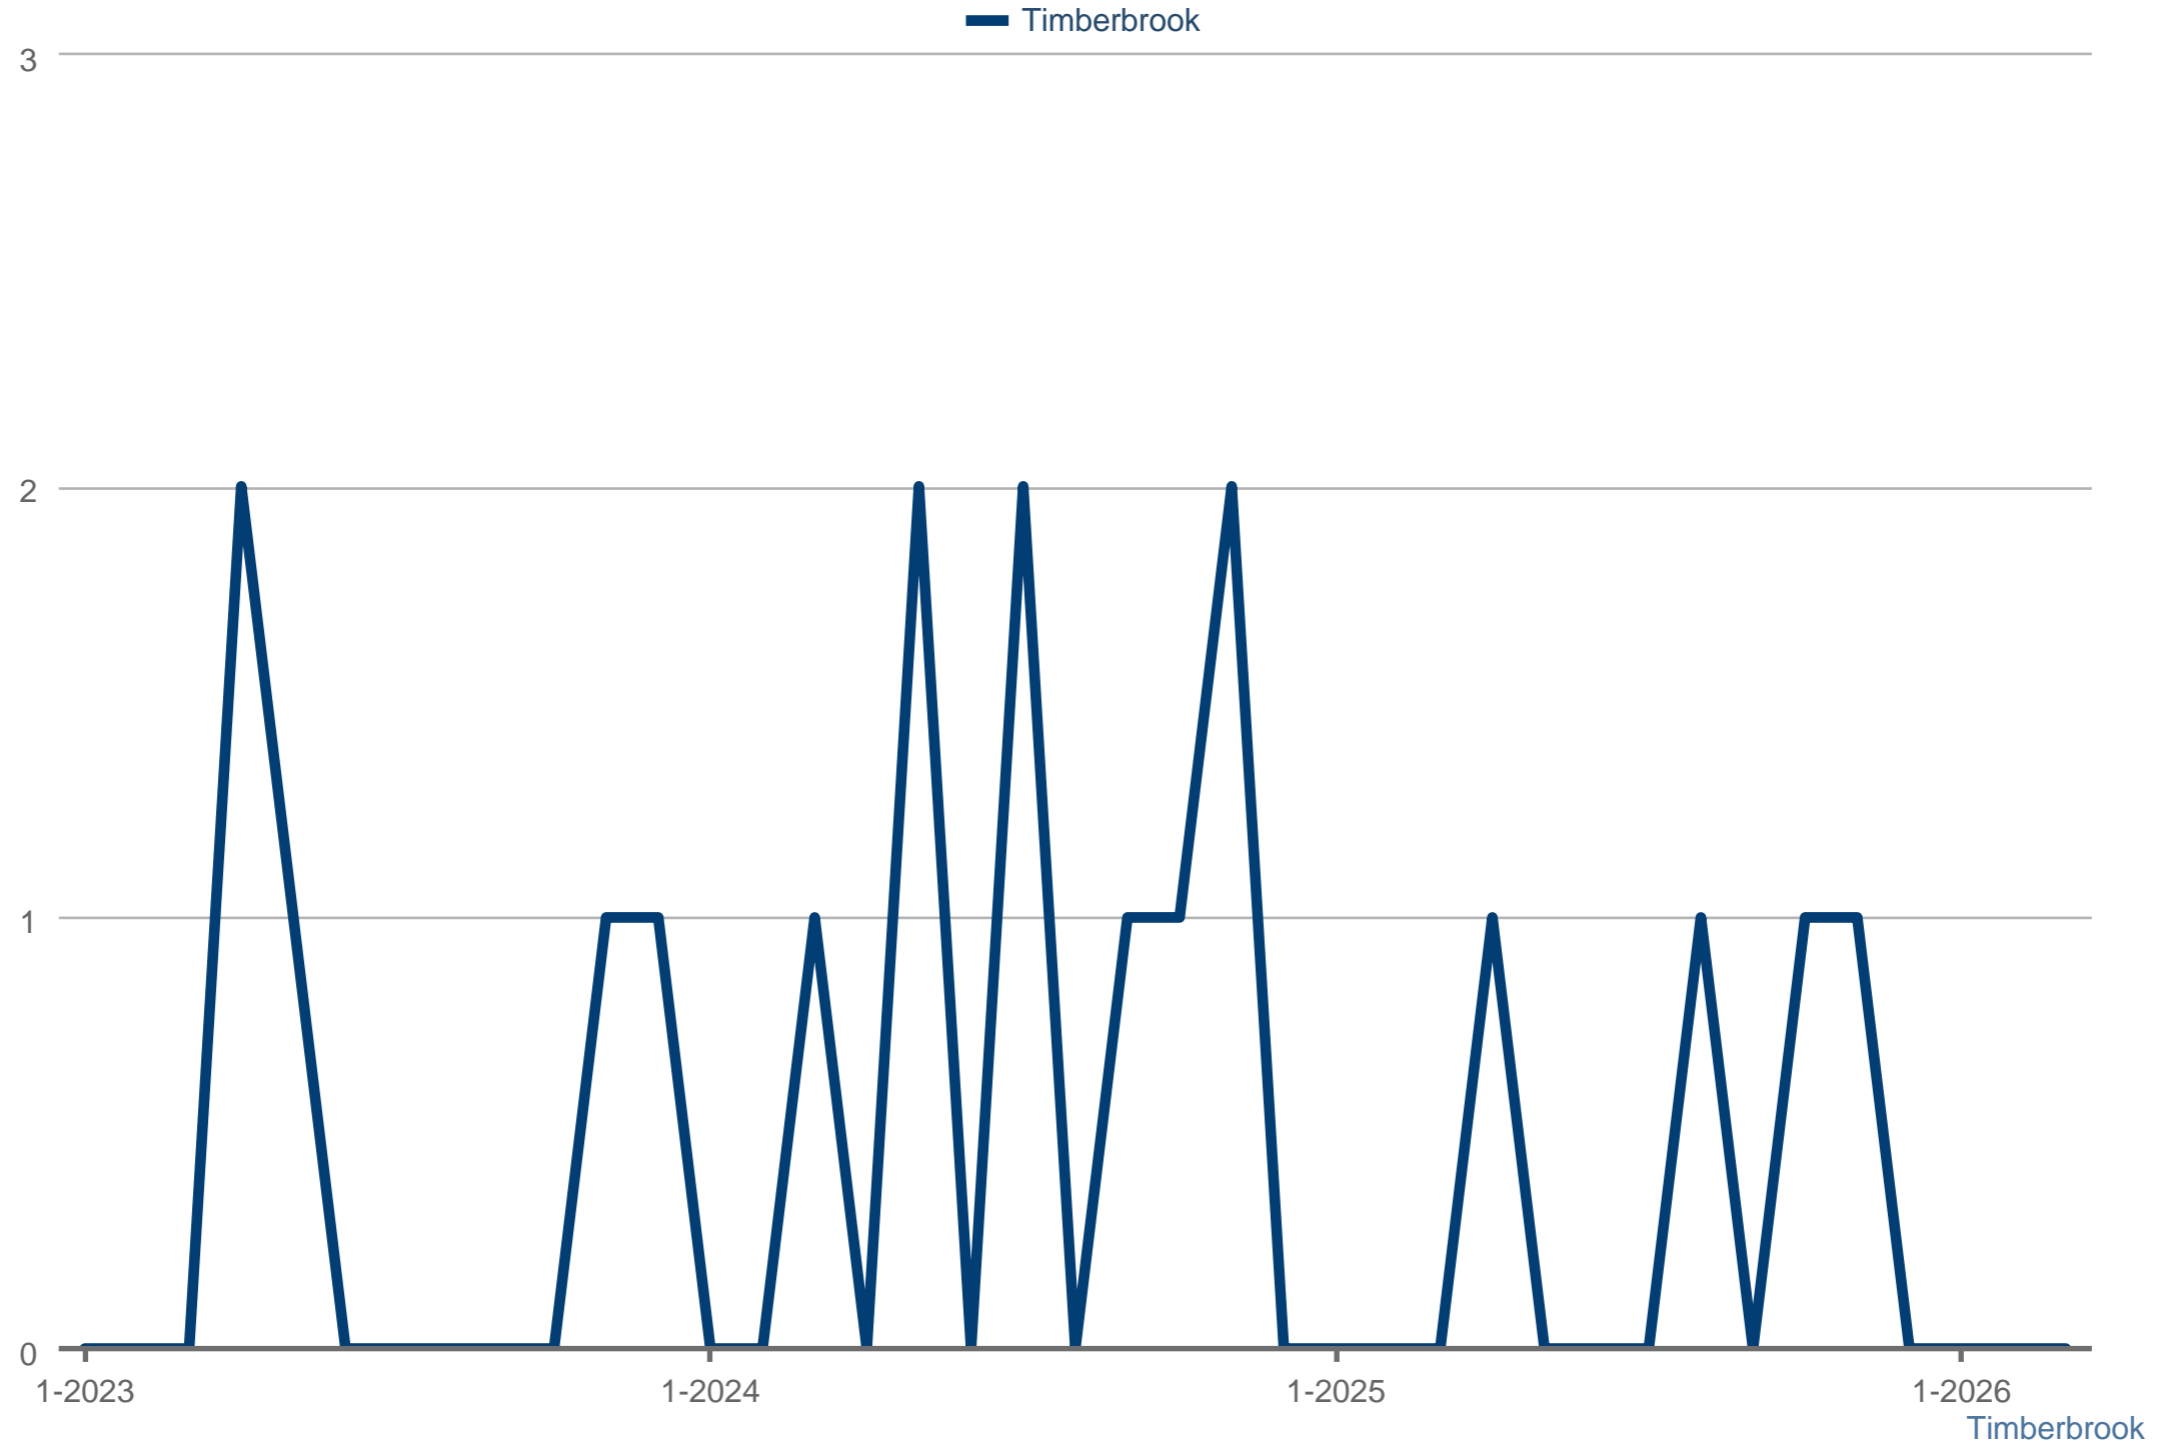

New Listings

Each data point is one month of activity. Data is from April 19, 2026.

All data from RMLS Alliance. InfoSparks © 2026 ShowingTime Plus, LLC.