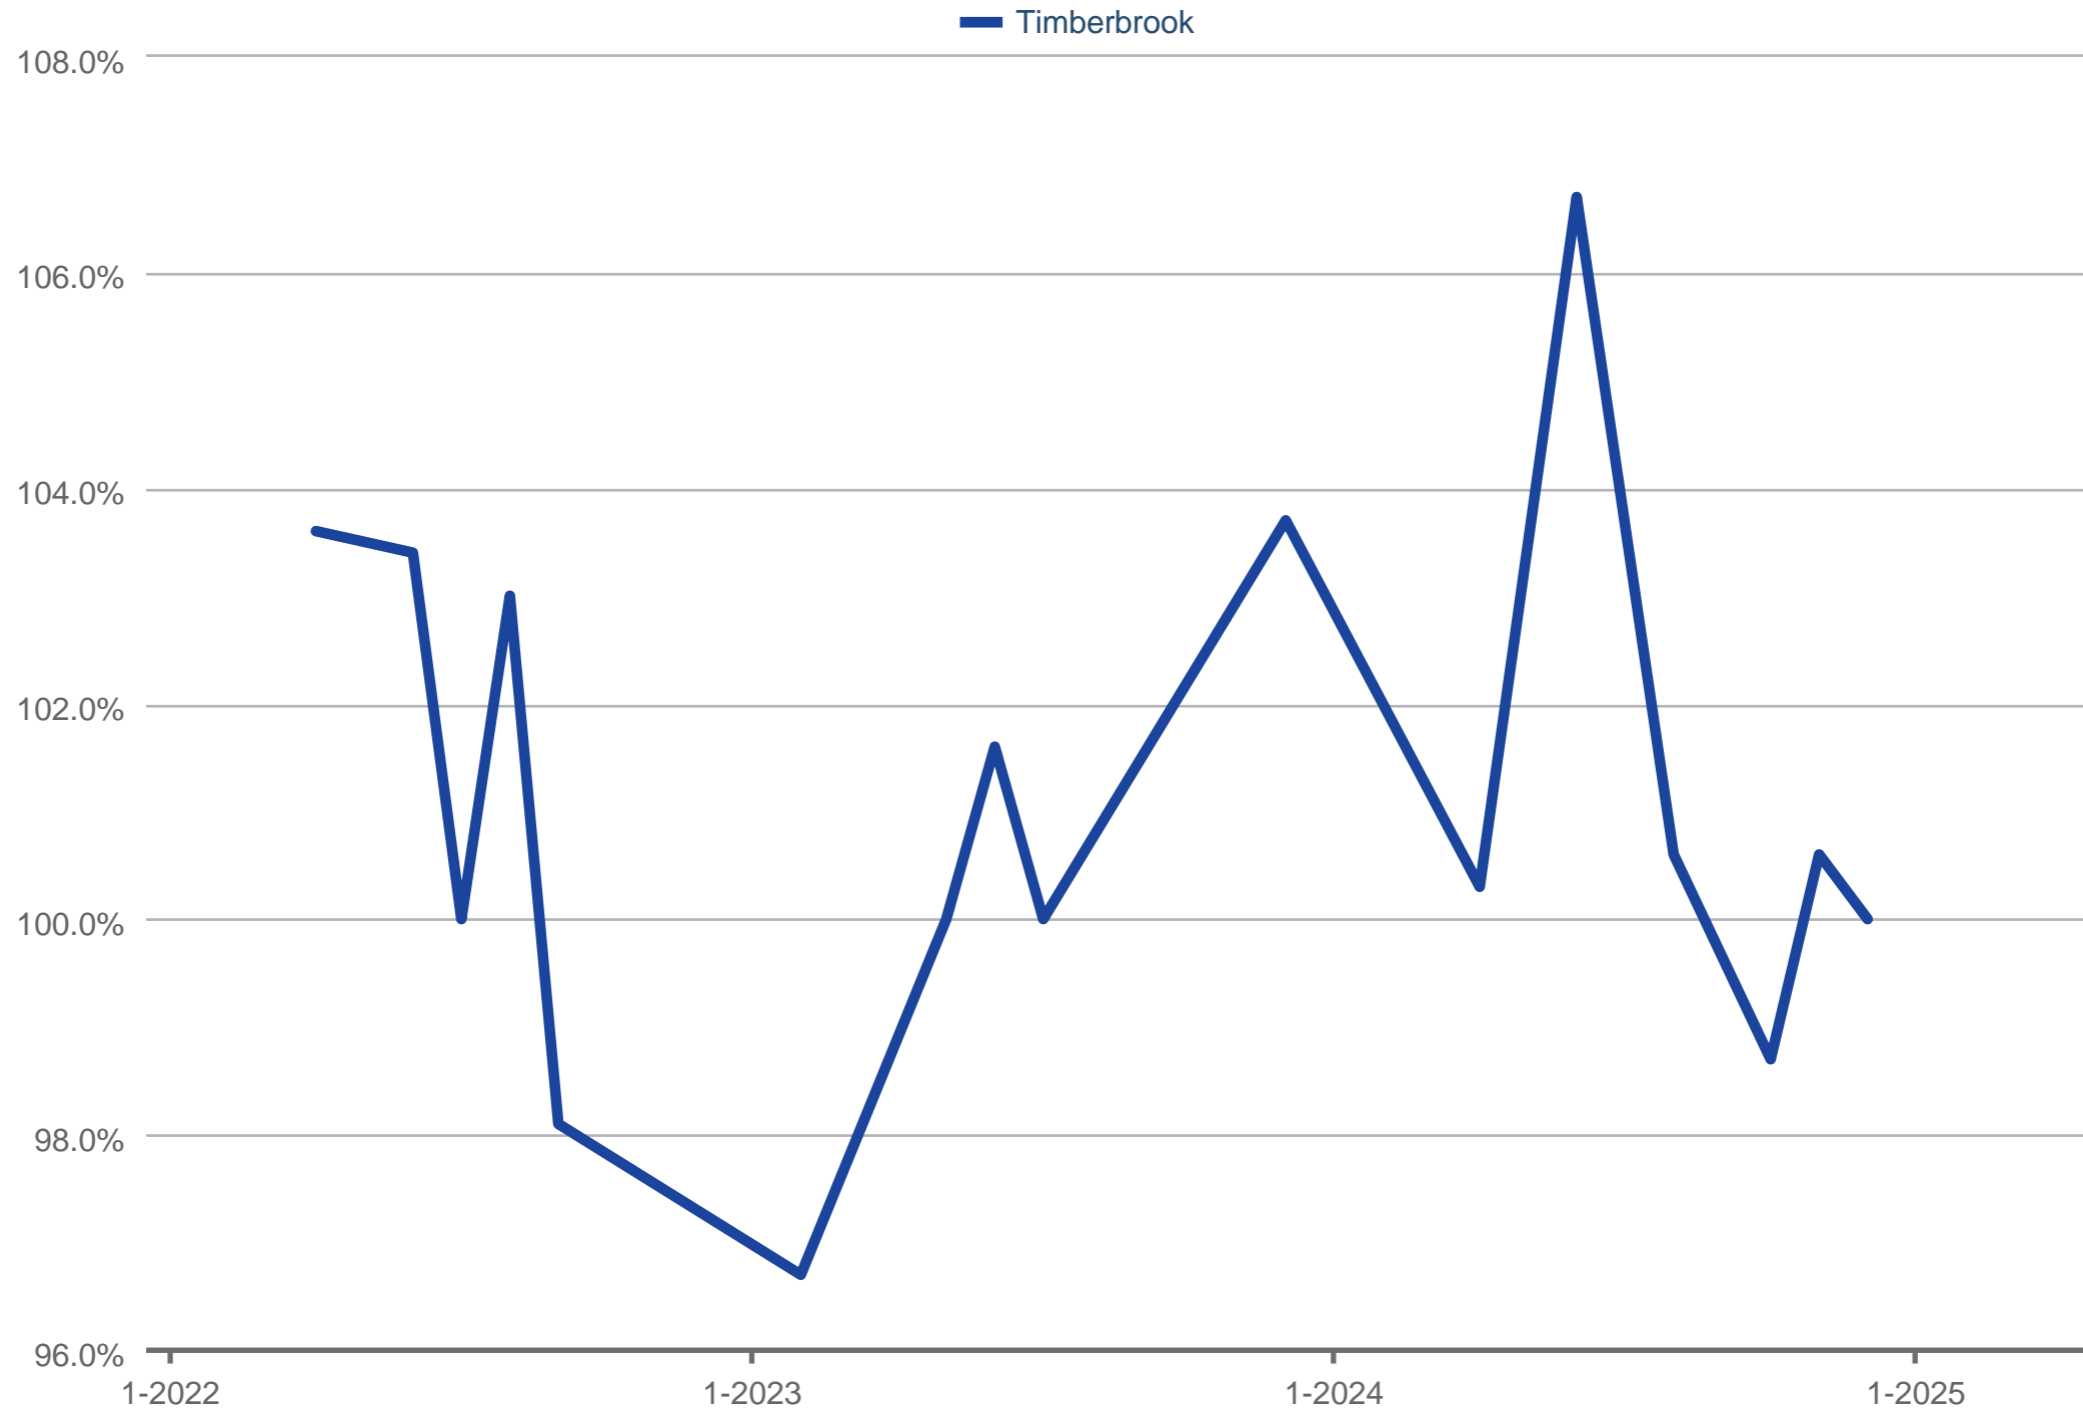

Average Percent of Last List Price

Timberbrook

Each data point is one month of activity. Data is from May 17, 2025.