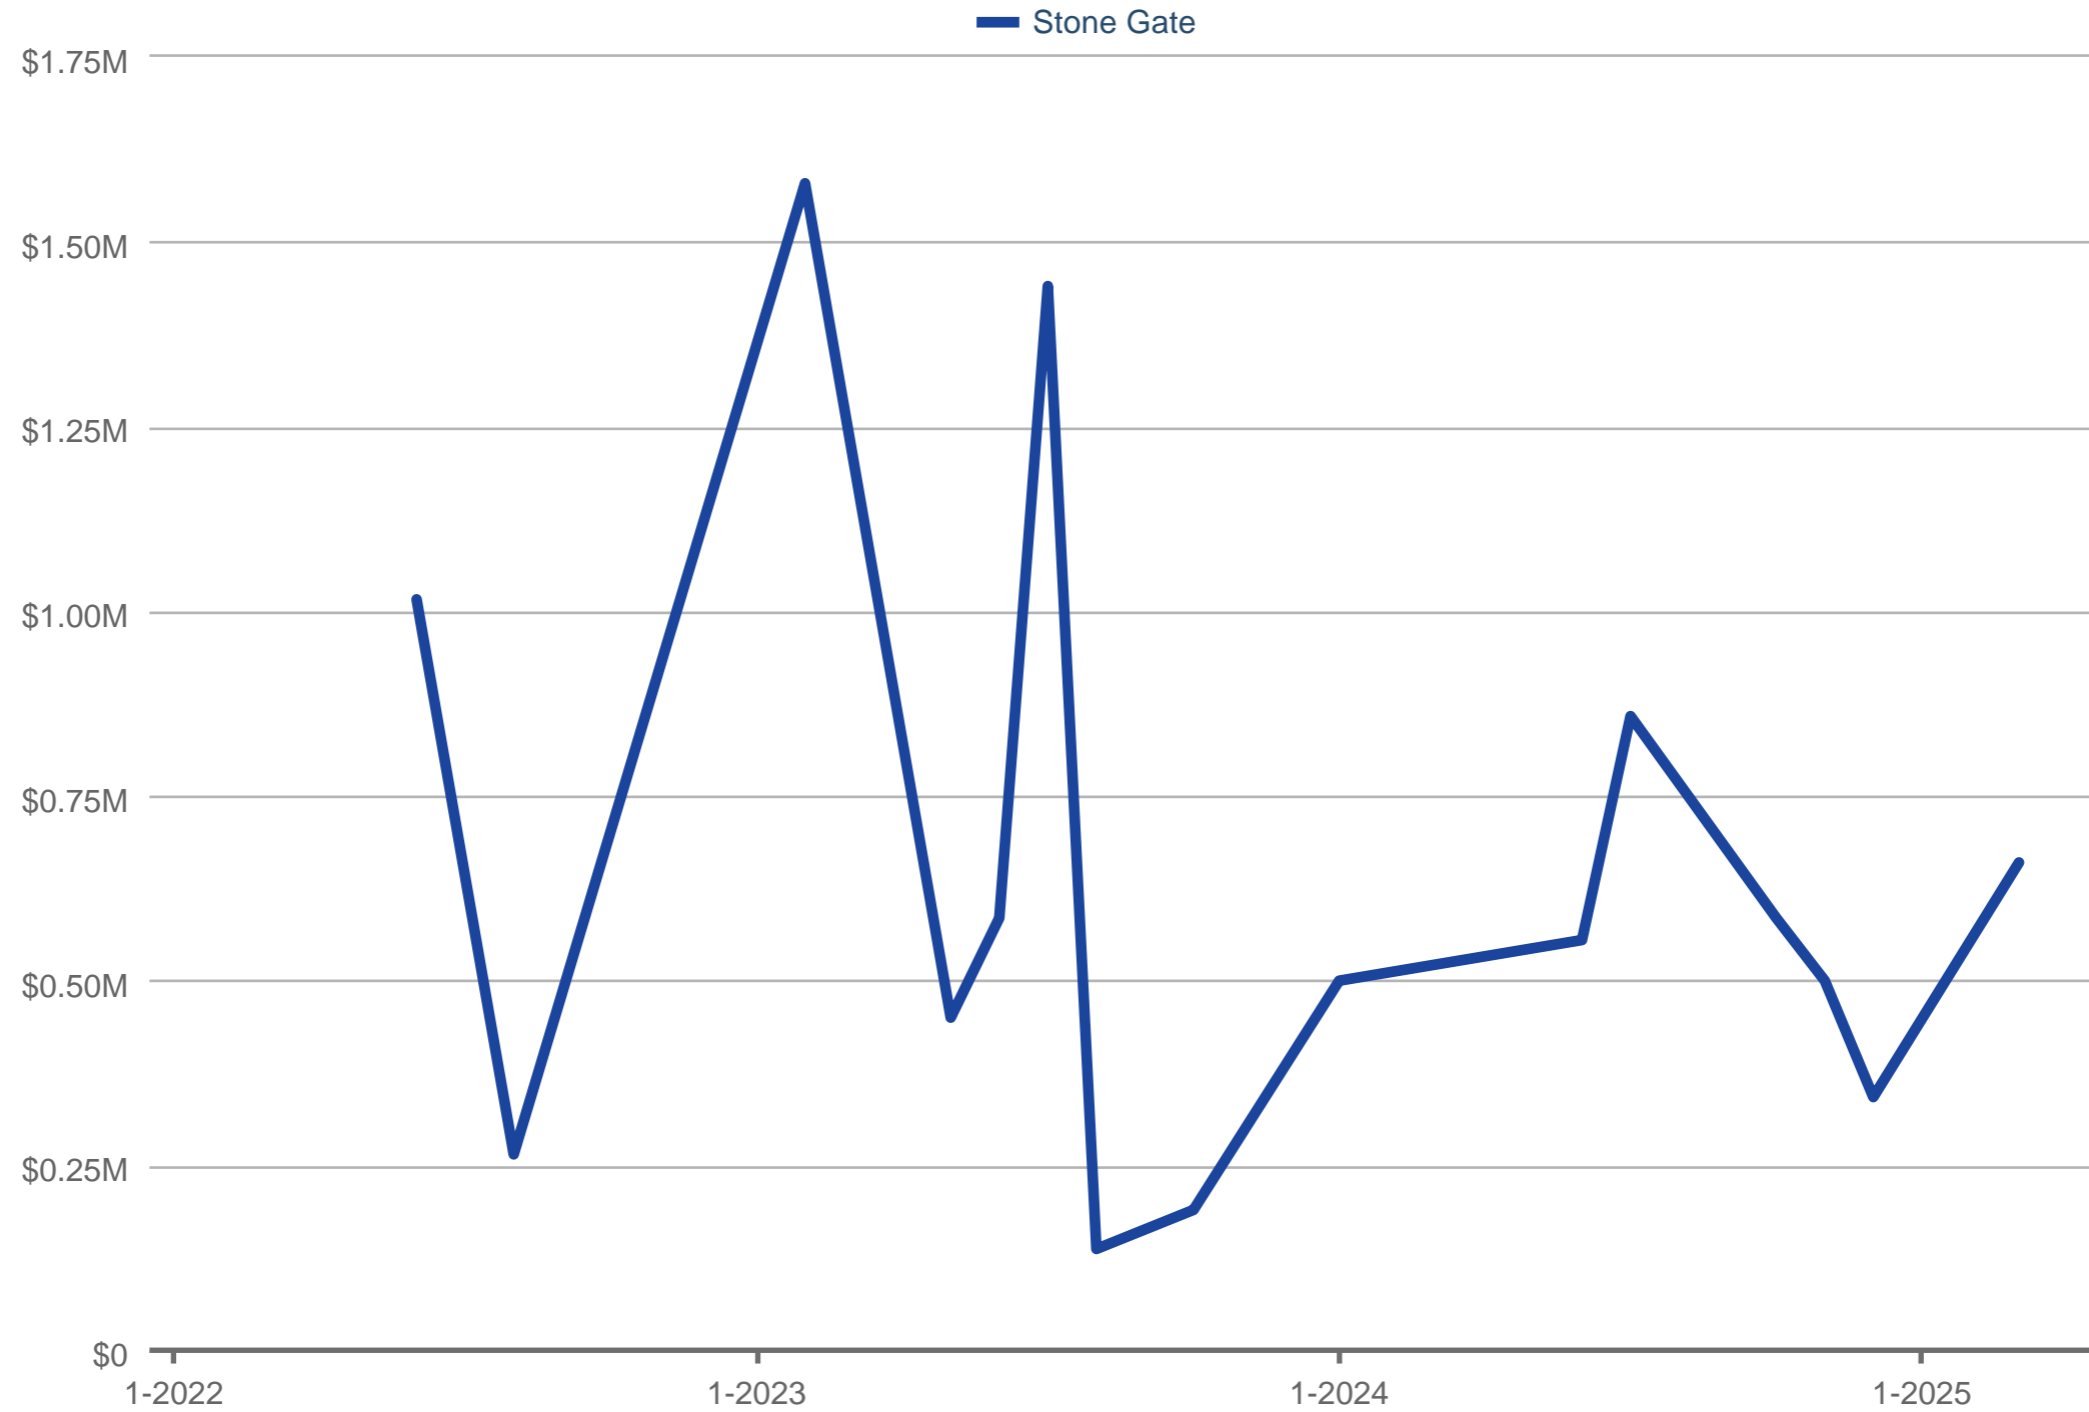

Dollar Volume of Closed Sales

Stone Gate

Each data point is one month of activity. Data is from May 17, 2025.