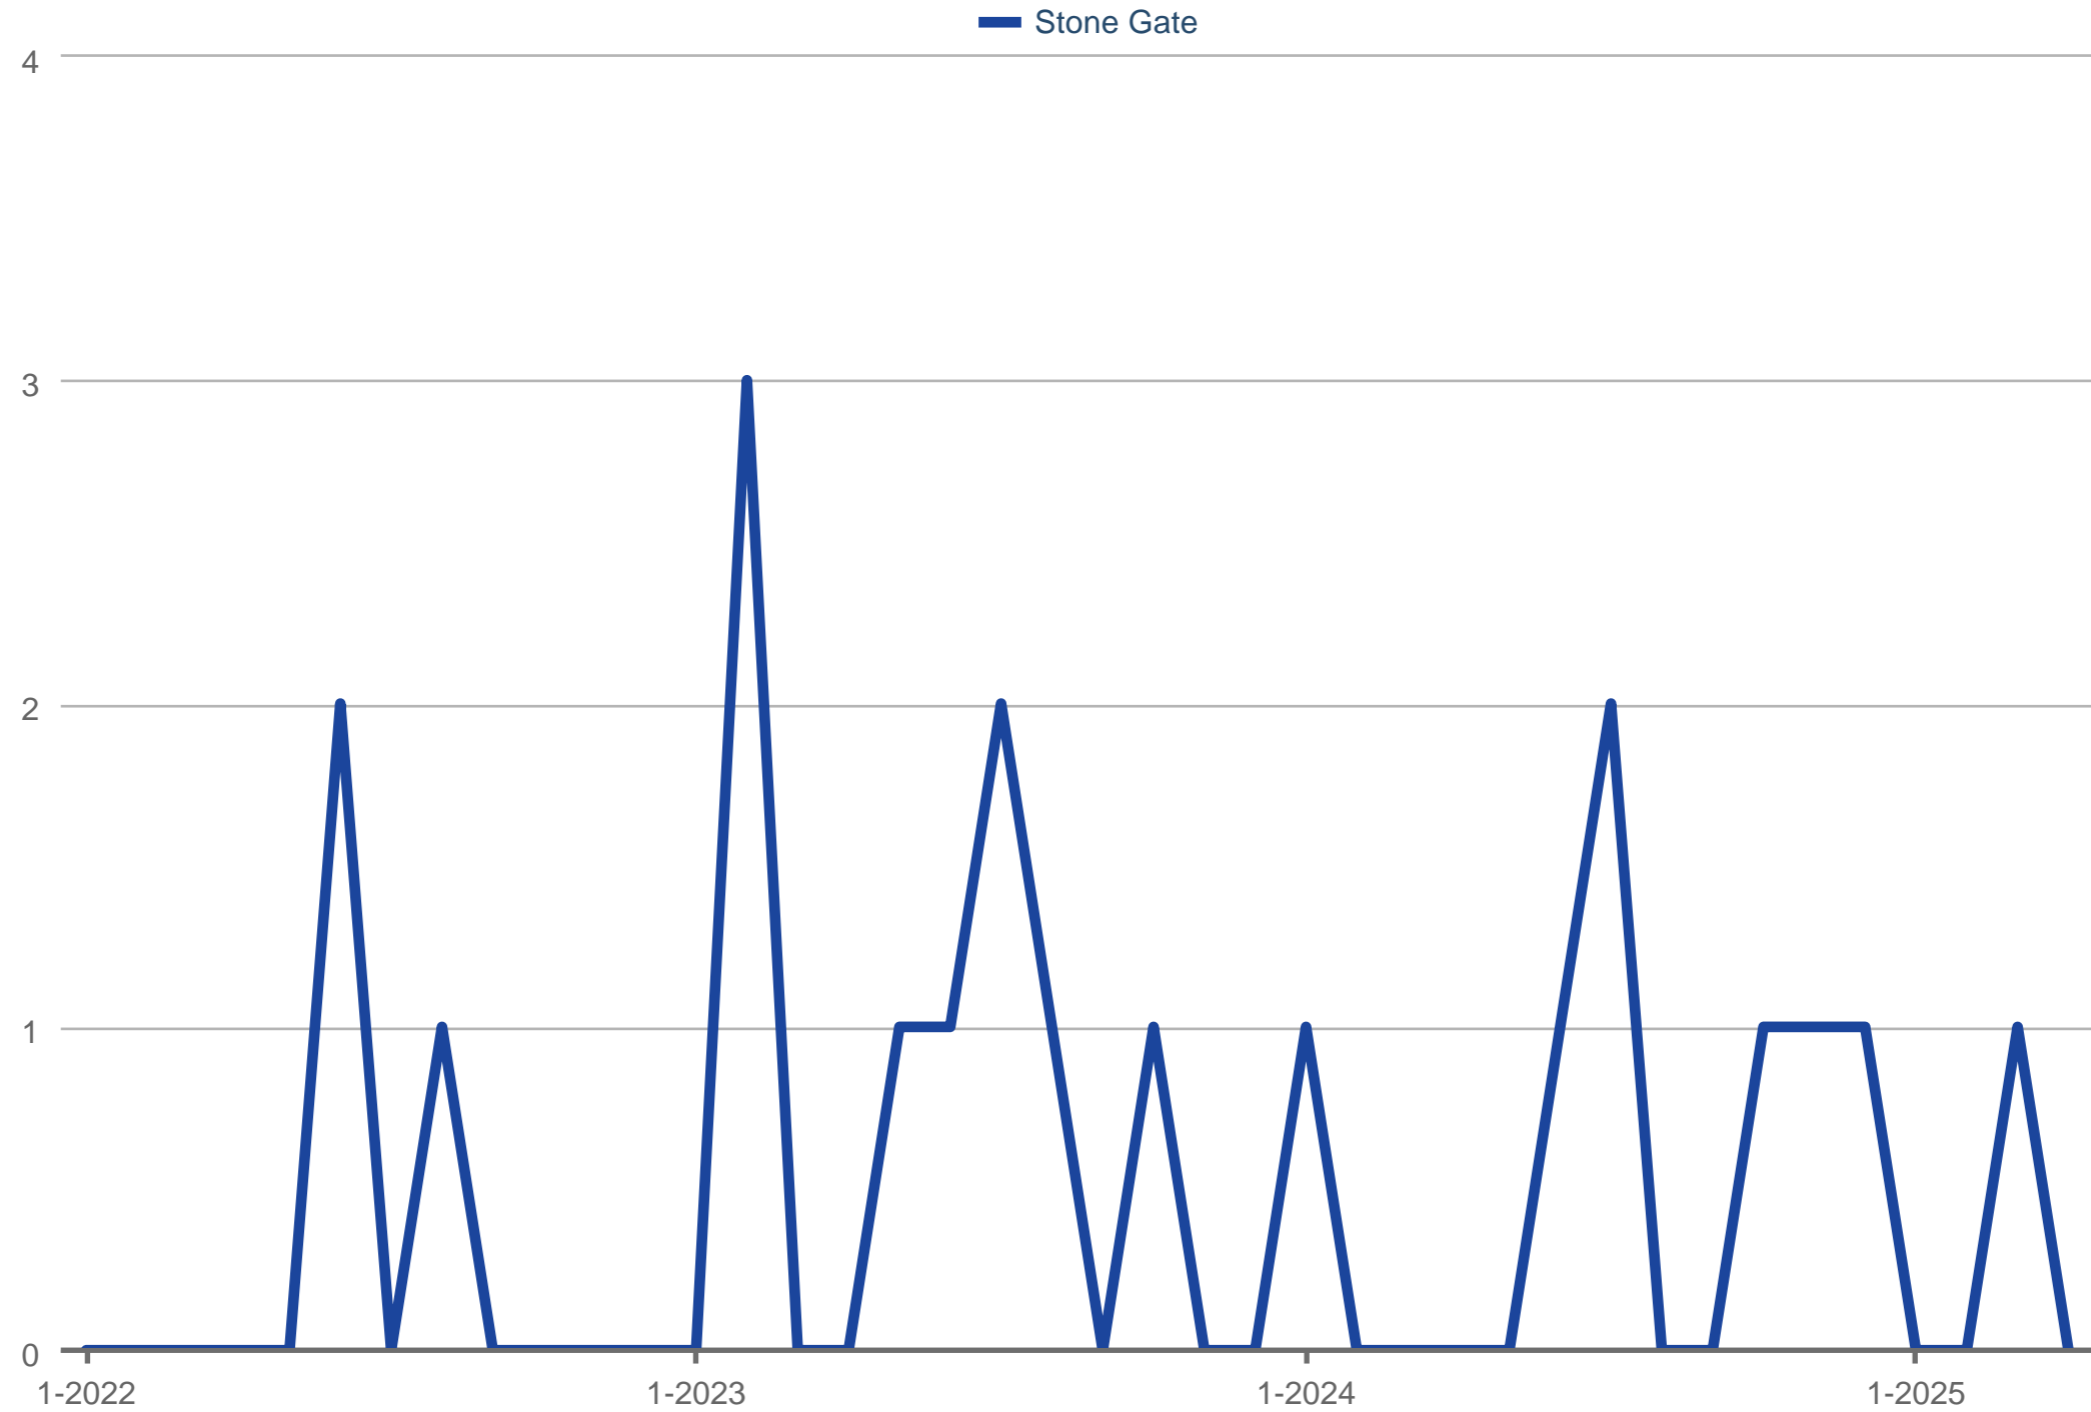

### Closed Sales

Stone Gate

Each data point is one month of activity. Data is from May 17, 2025.