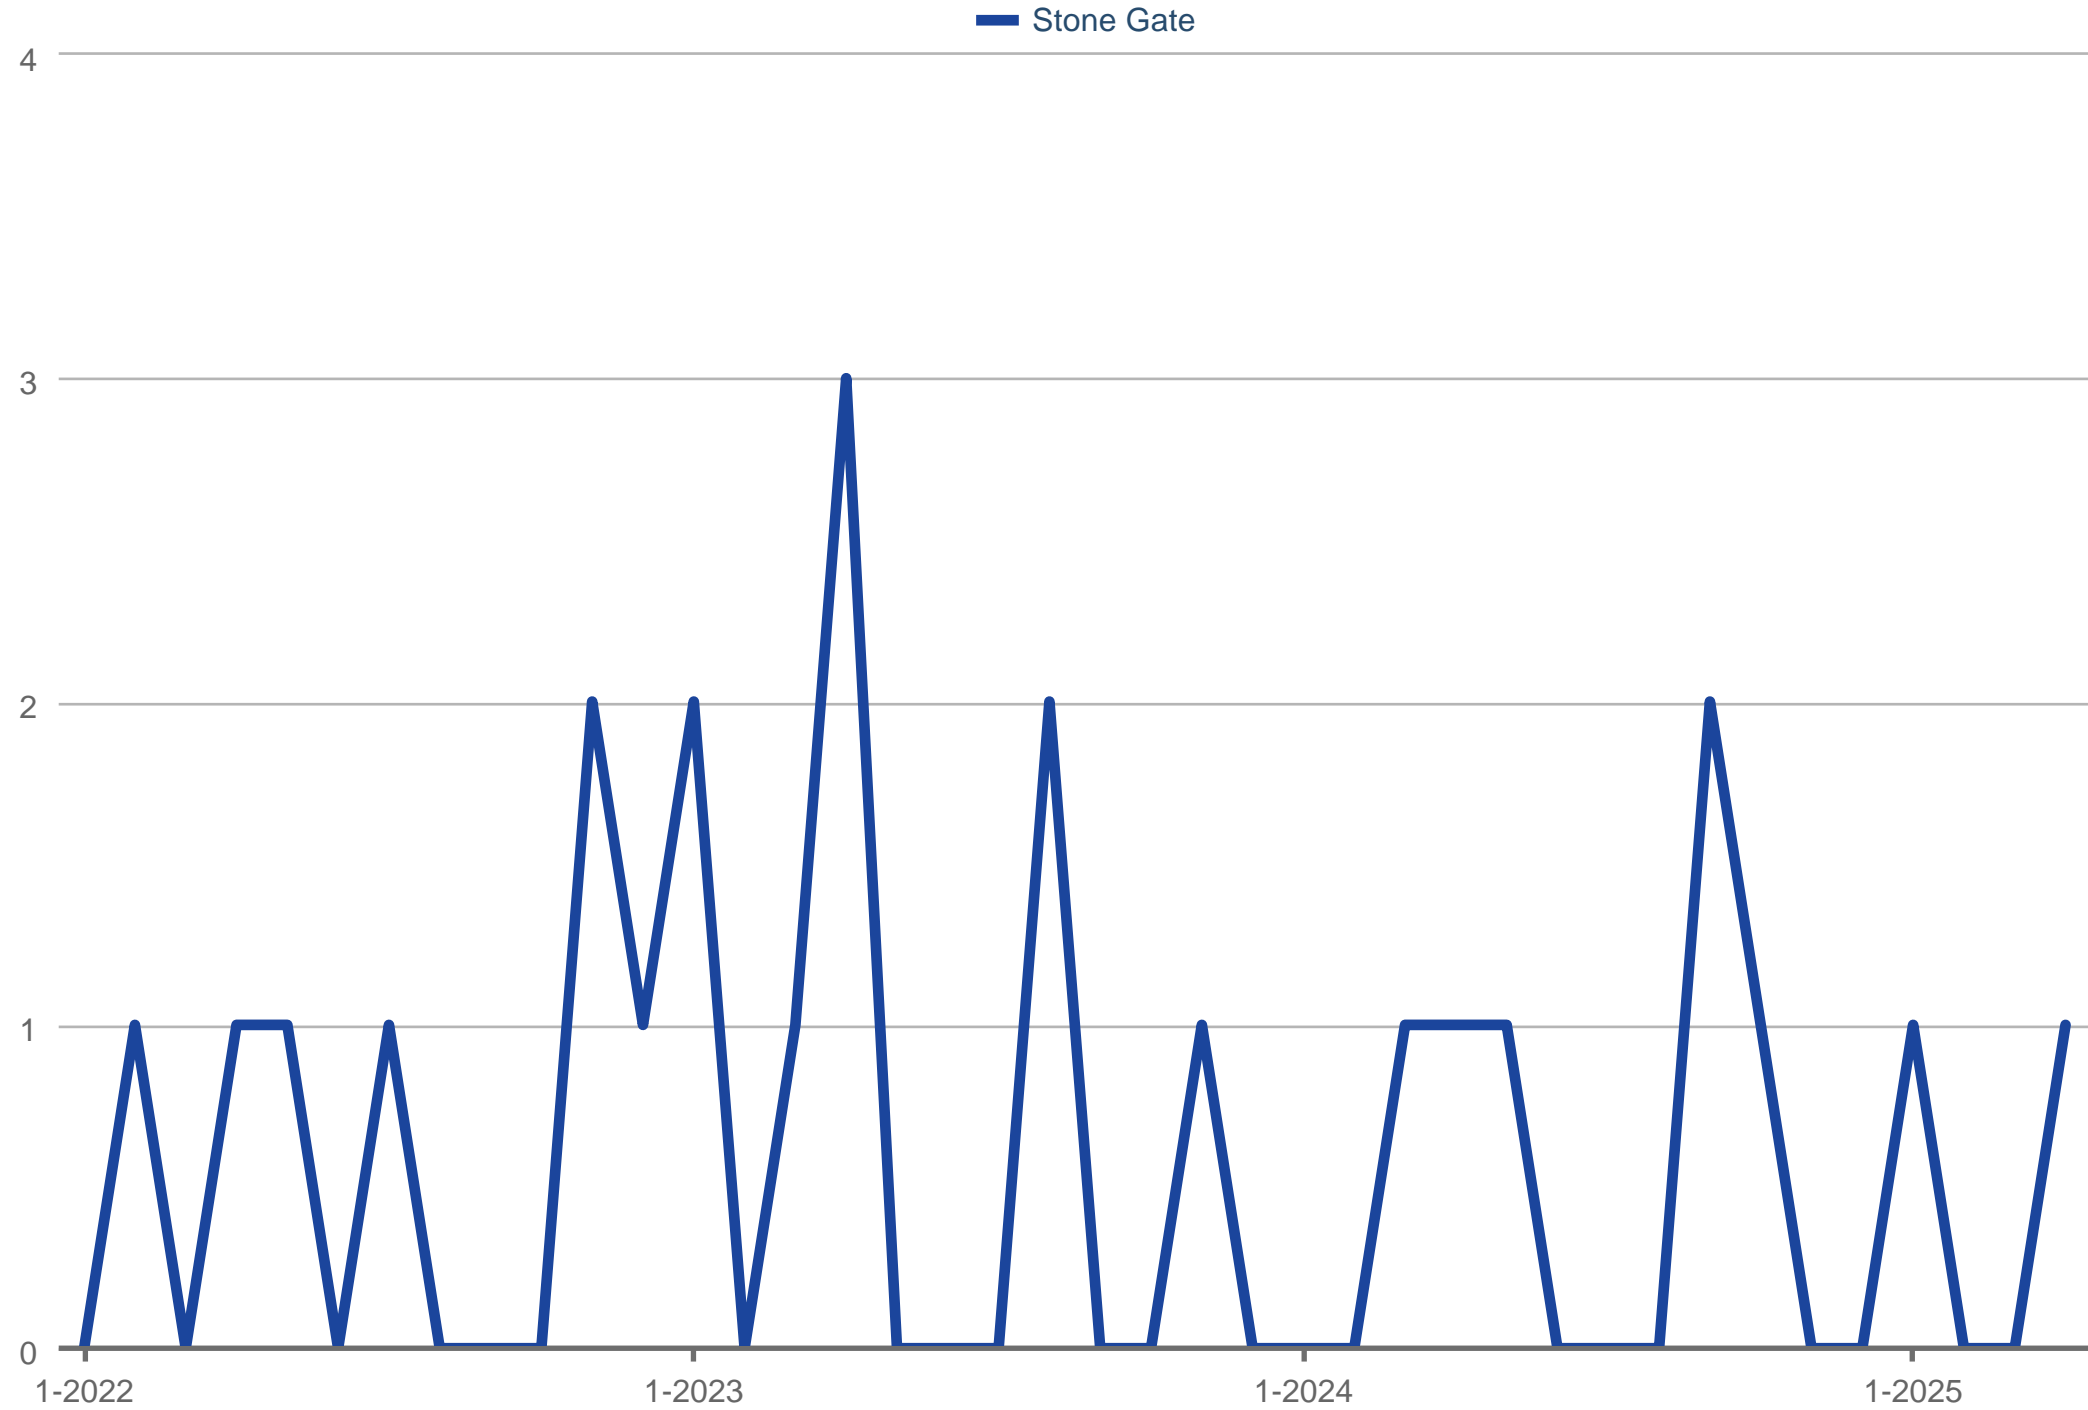

New Listings

Stone Gate

Each data point is one month of activity. Data is from May 17, 2025.