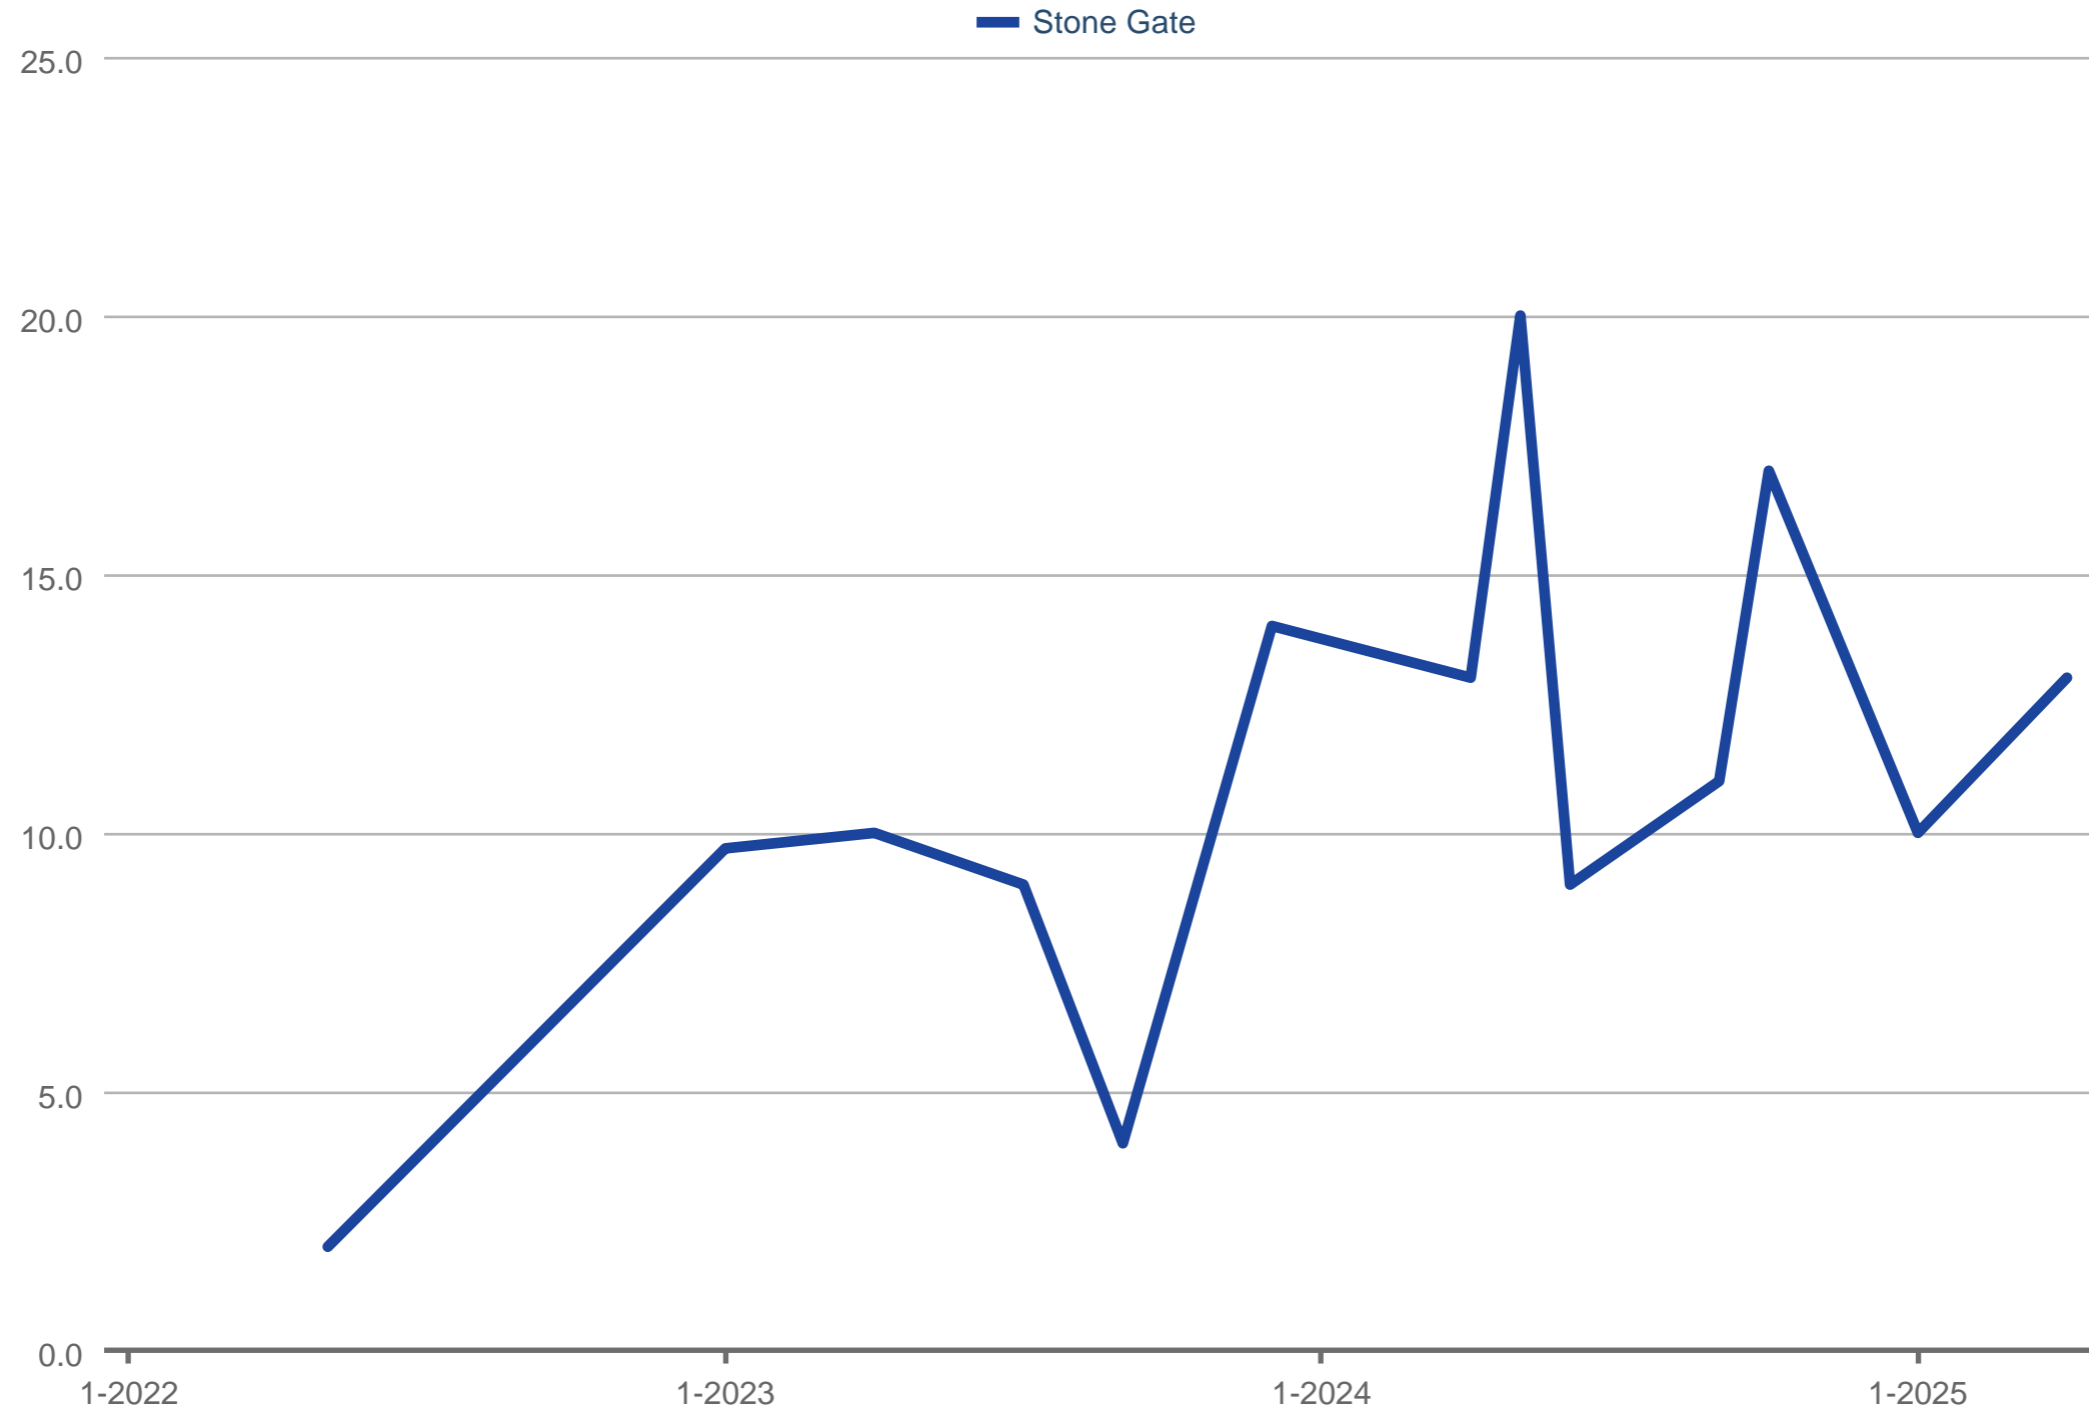

Average Showings to Pending

Stone Gate

Each data point is one month of activity. Data is from May 17, 2025.