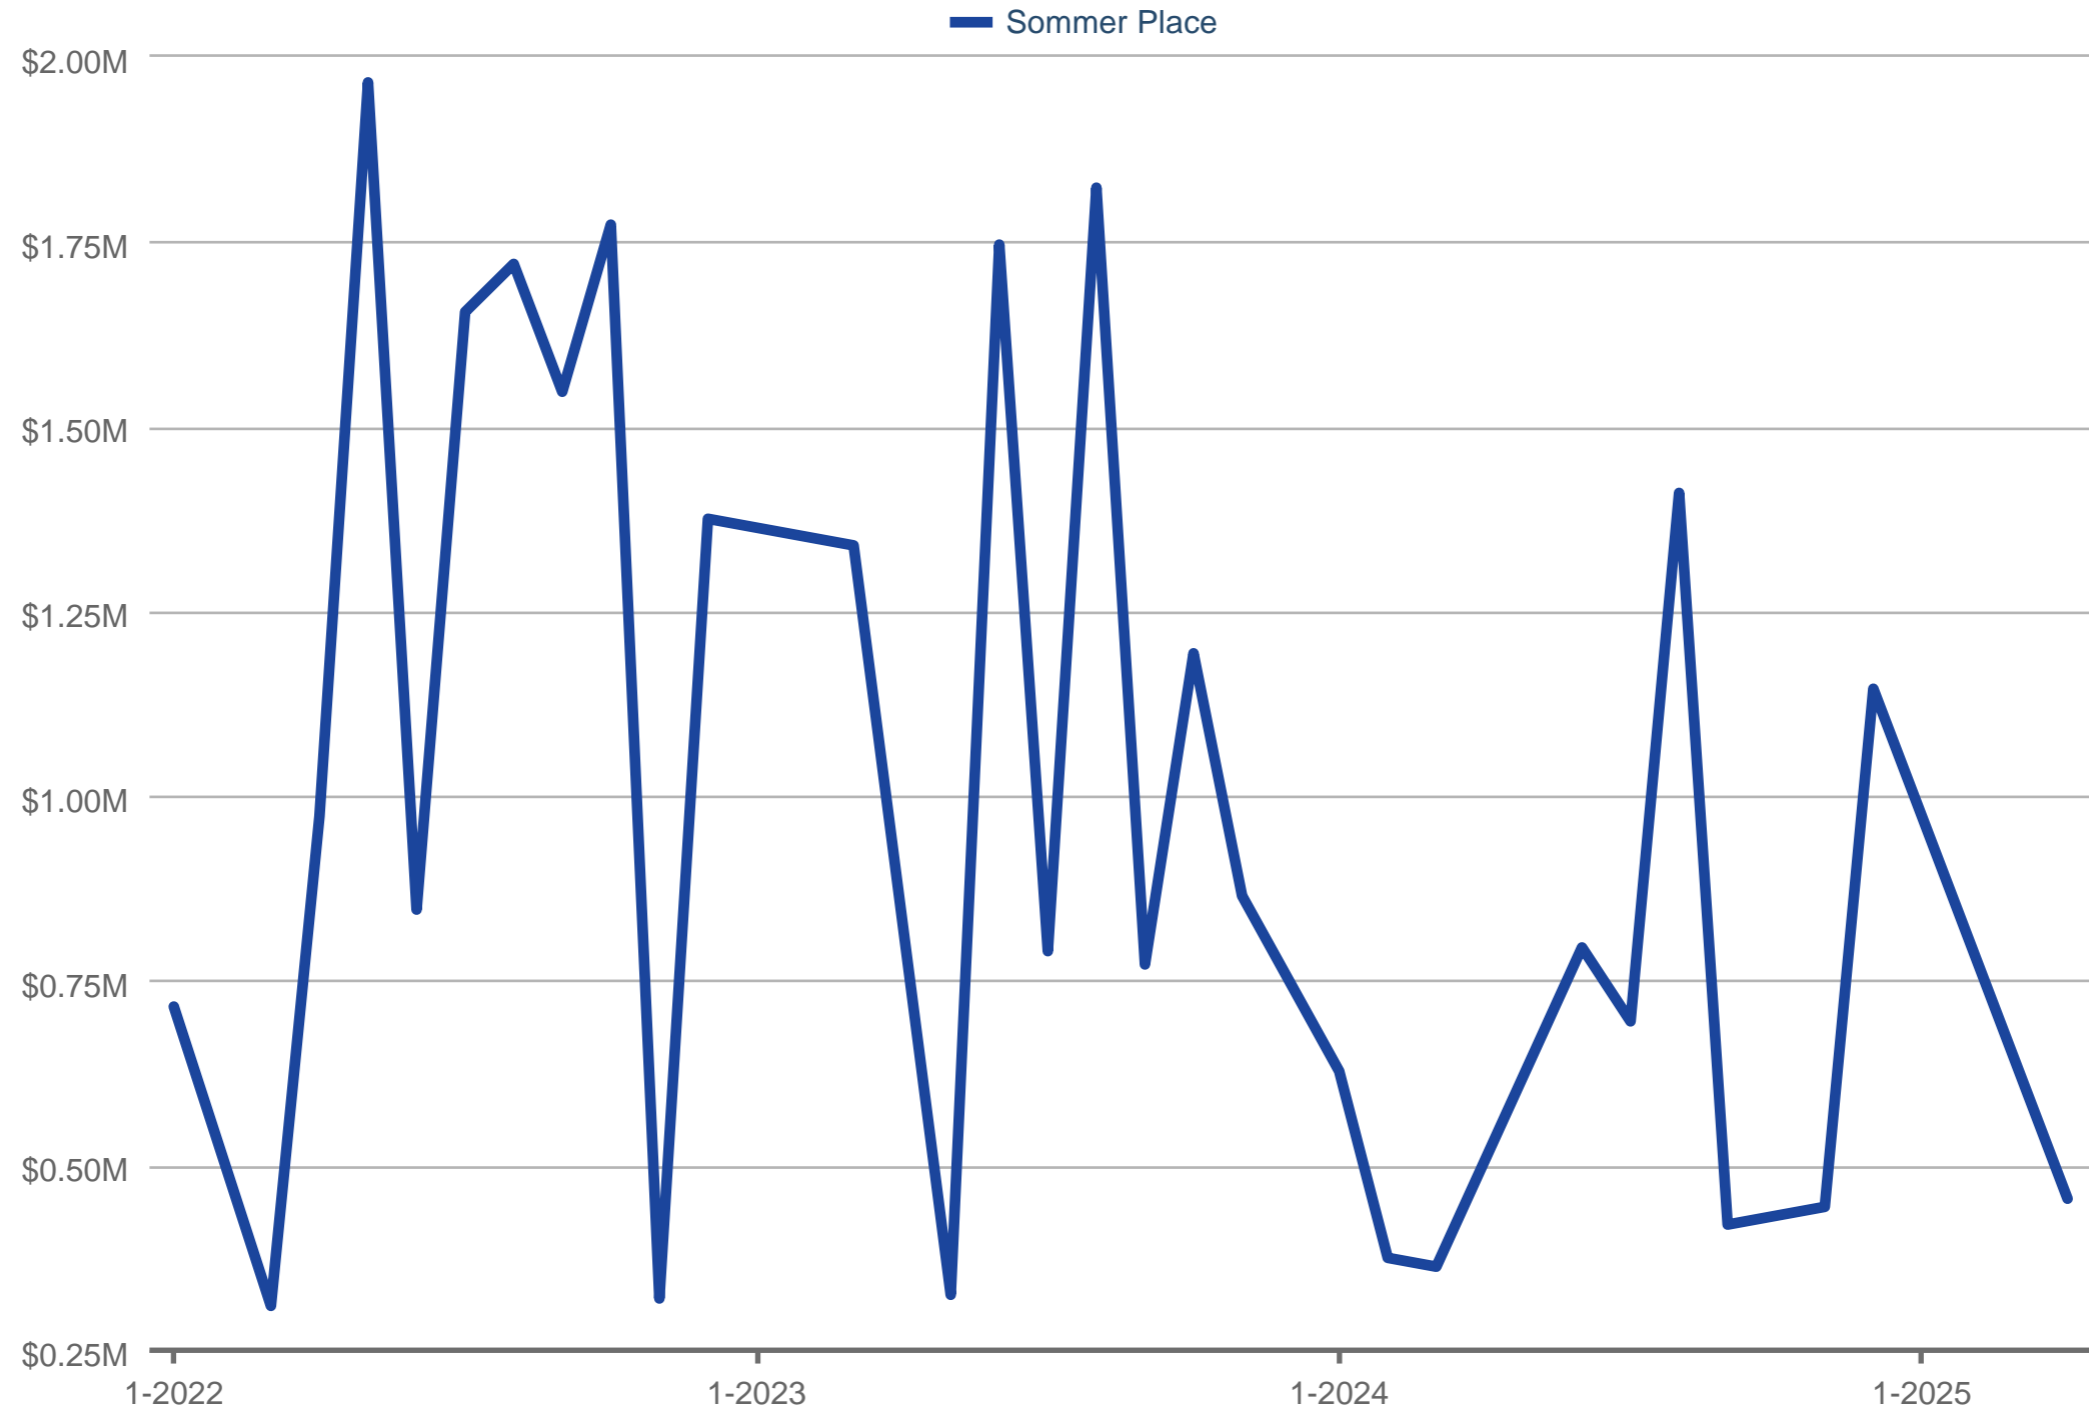

Dollar Volume of Closed Sales

Sommer Place

Each data point is one month of activity. Data is from May 17, 2025.