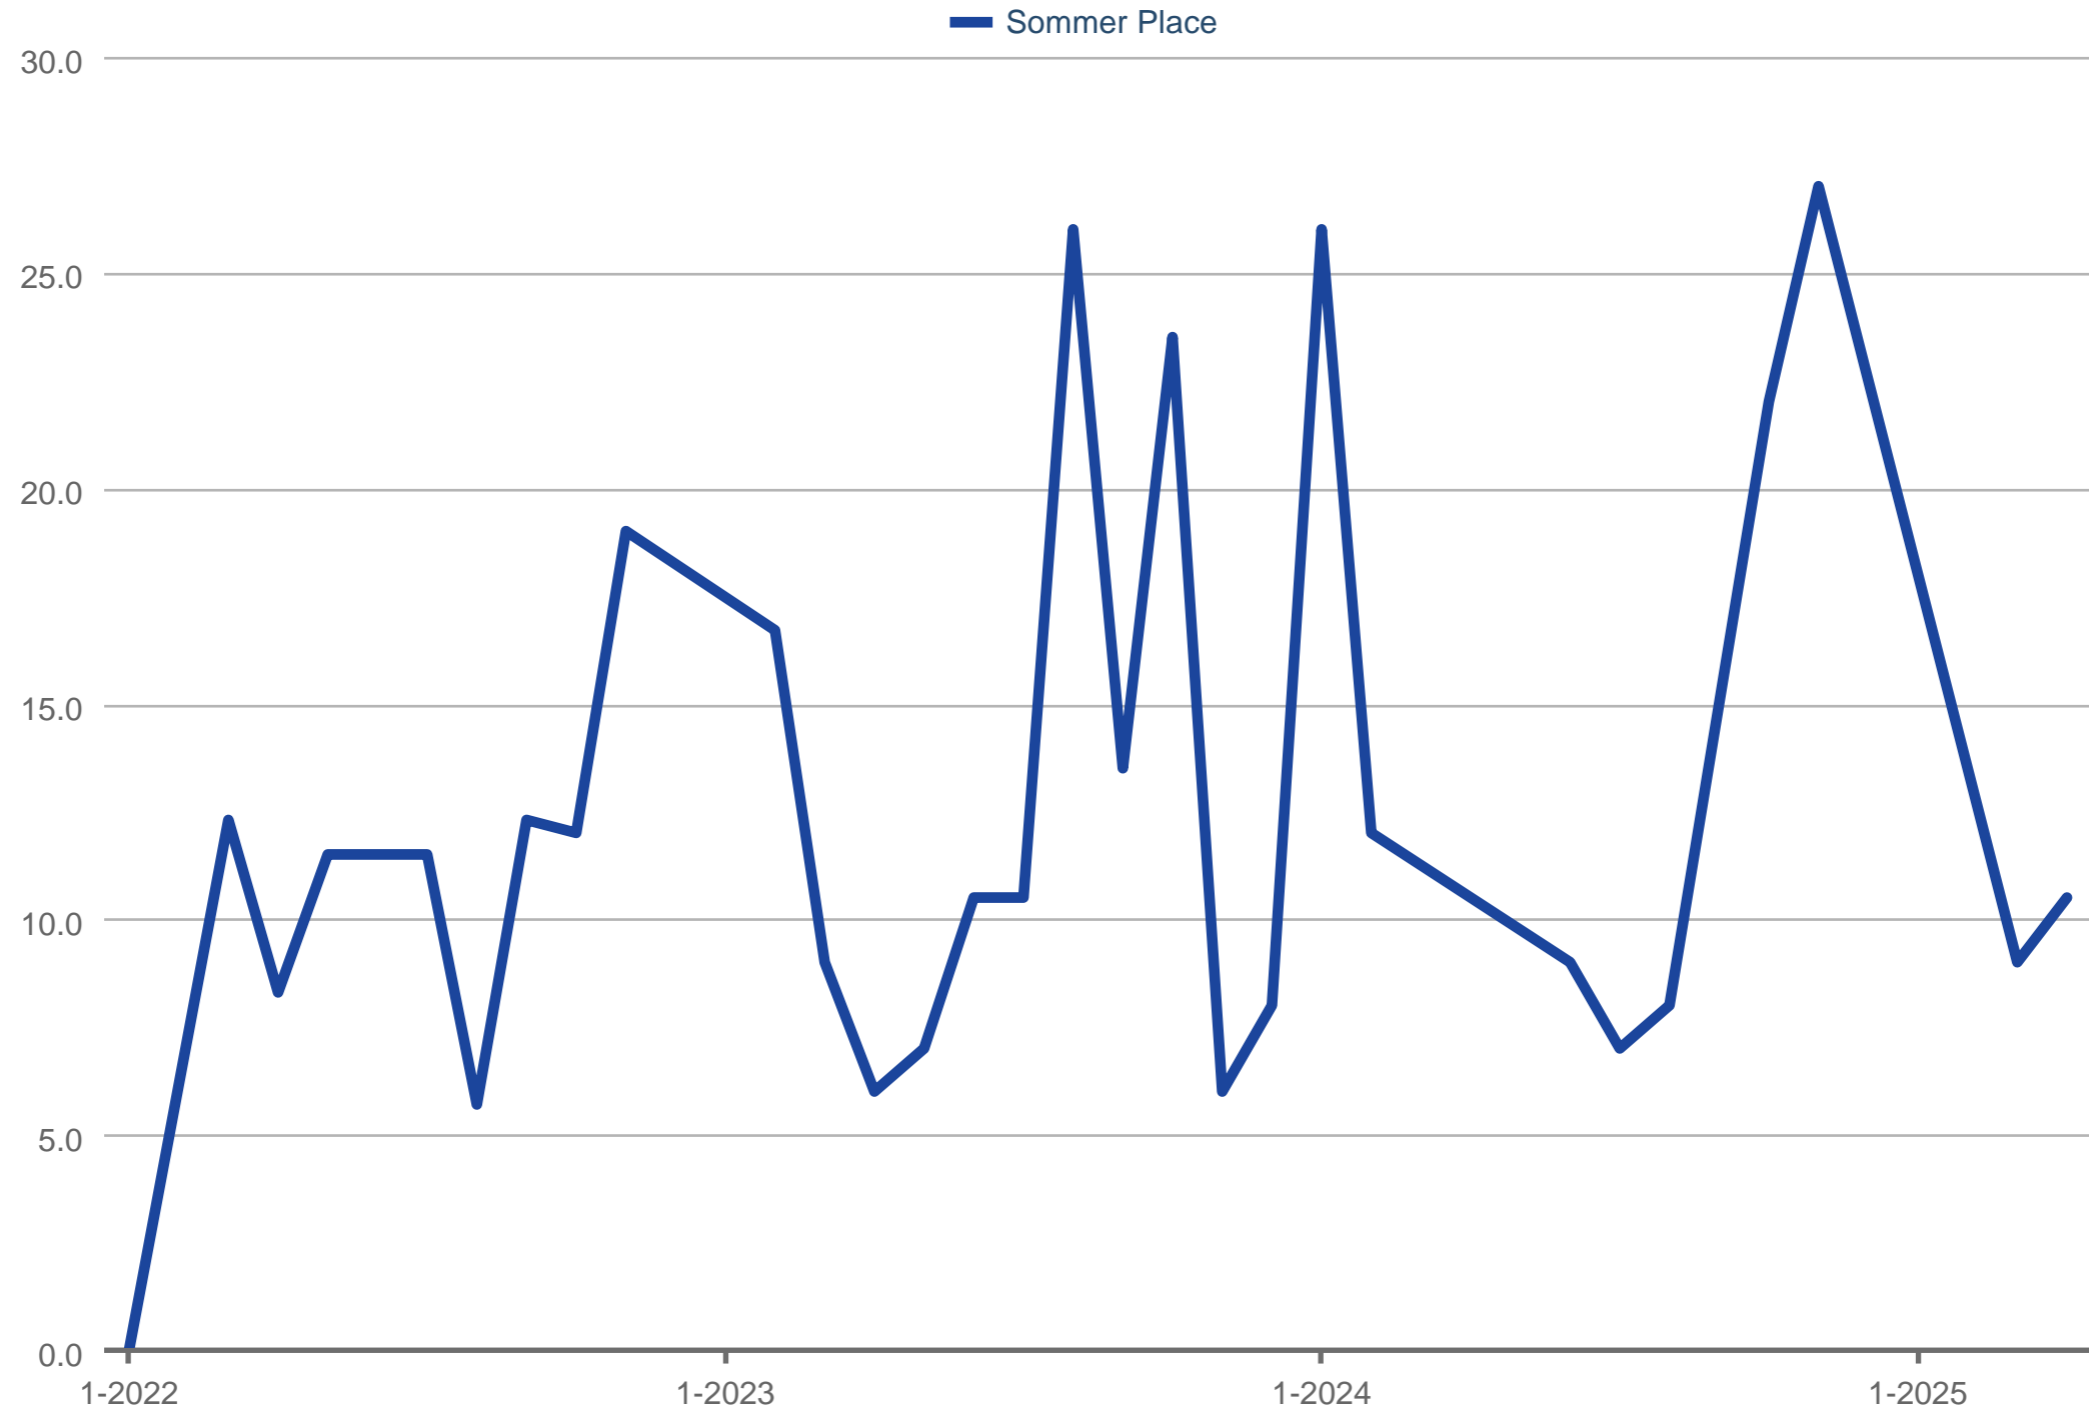

Average Showings to Pending

Sommer Place

Each data point is one month of activity. Data is from May 17, 2025.