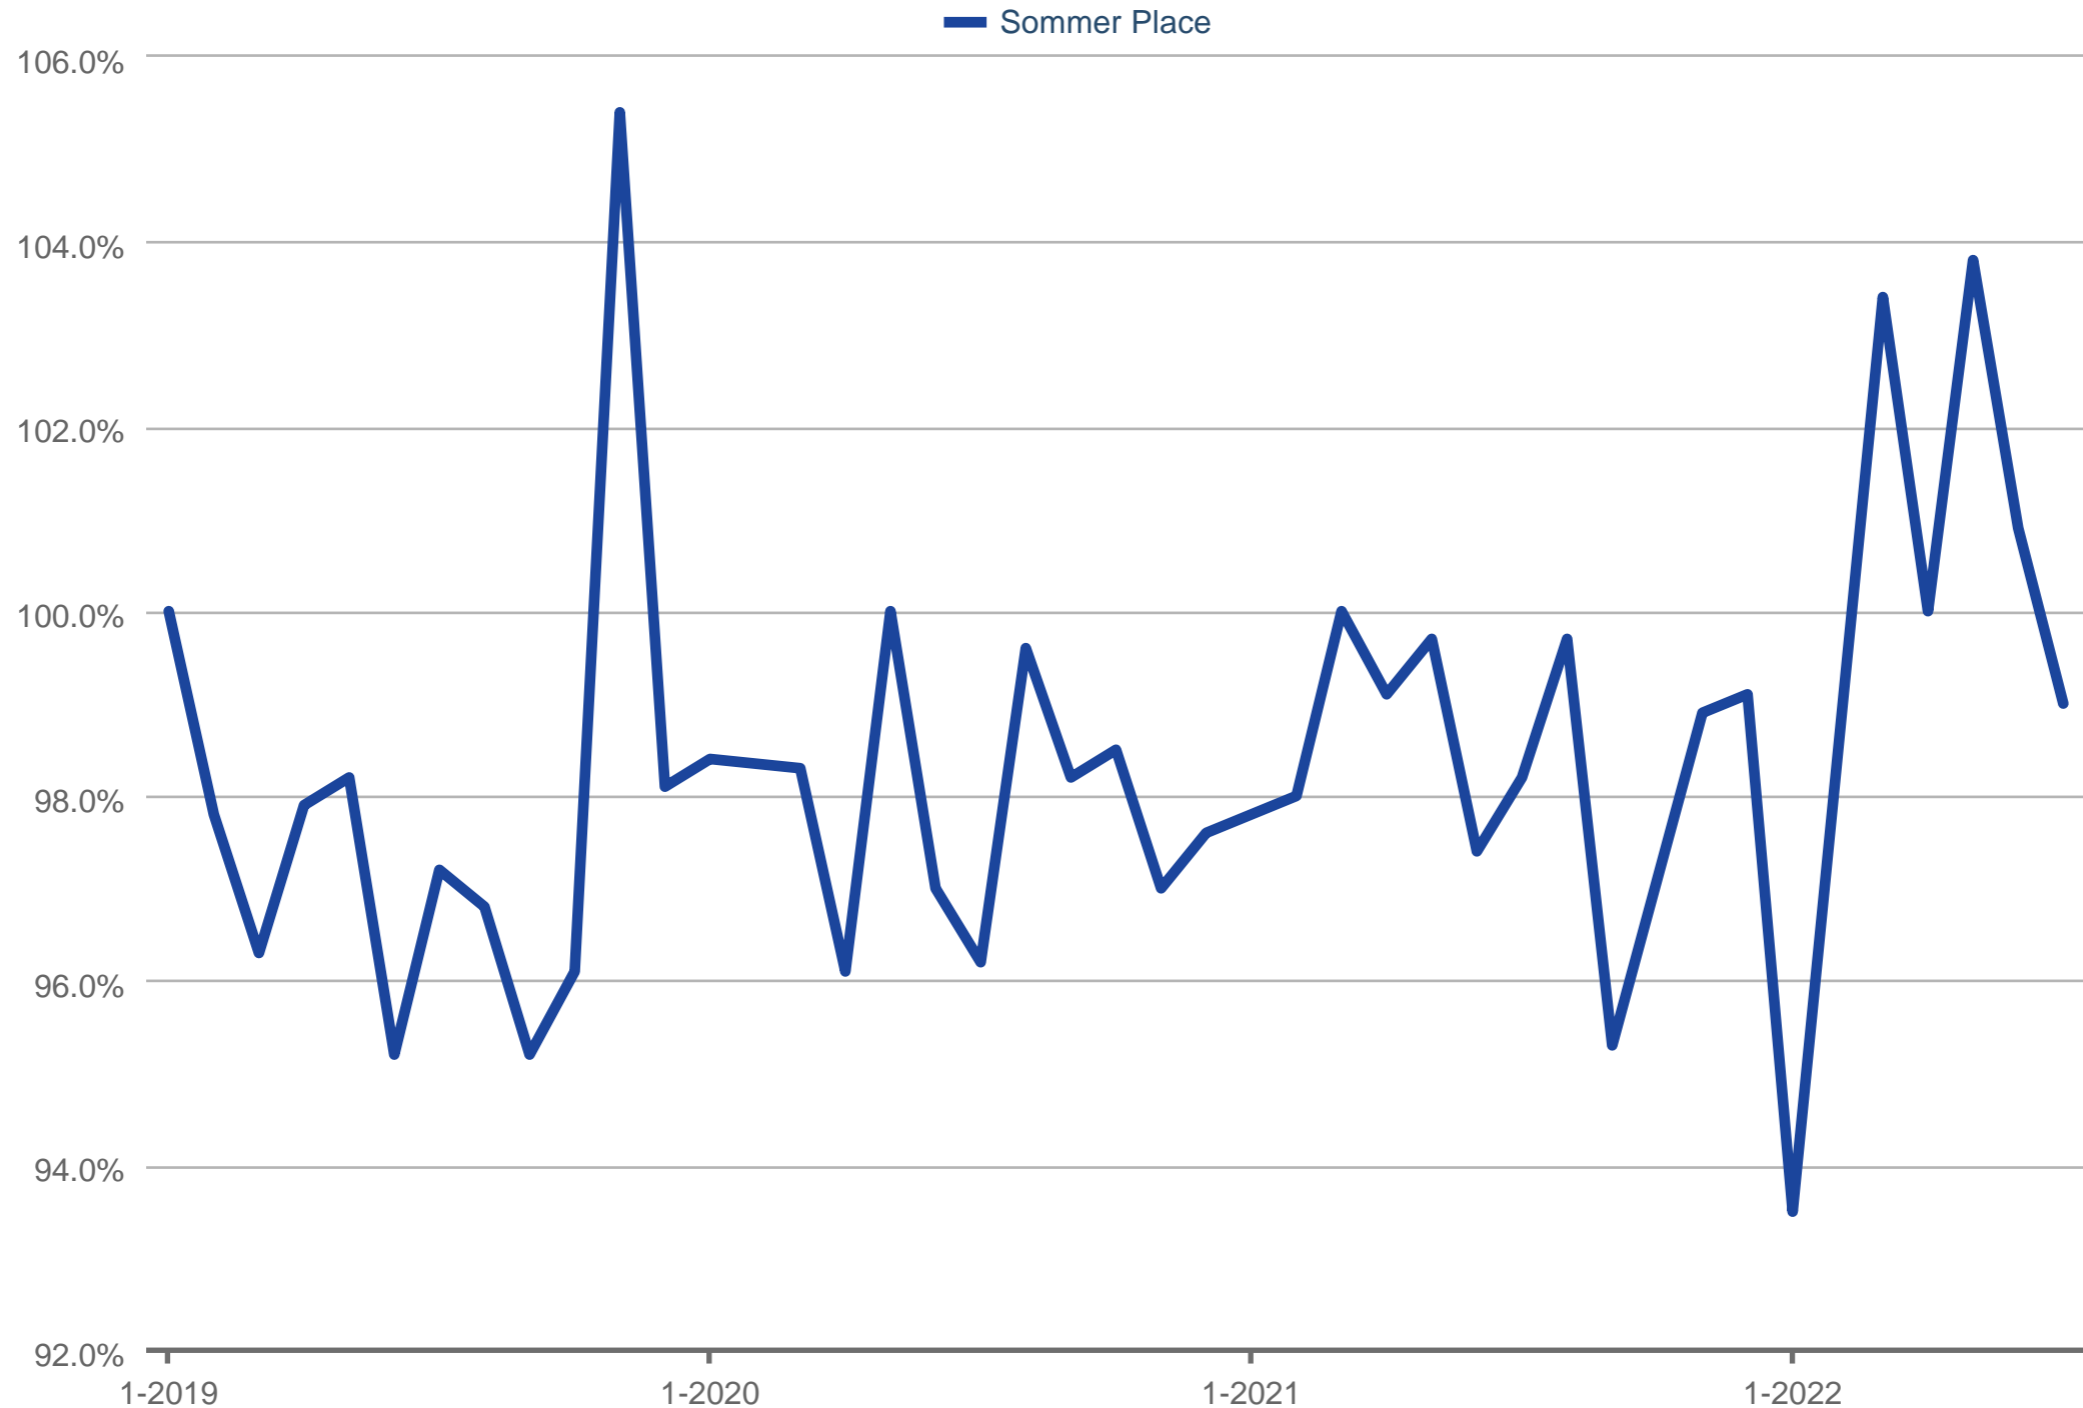

### Average Percent of Last List Price

Sommer Place

Each data point is one month of activity. Data is from August 8, 2022.