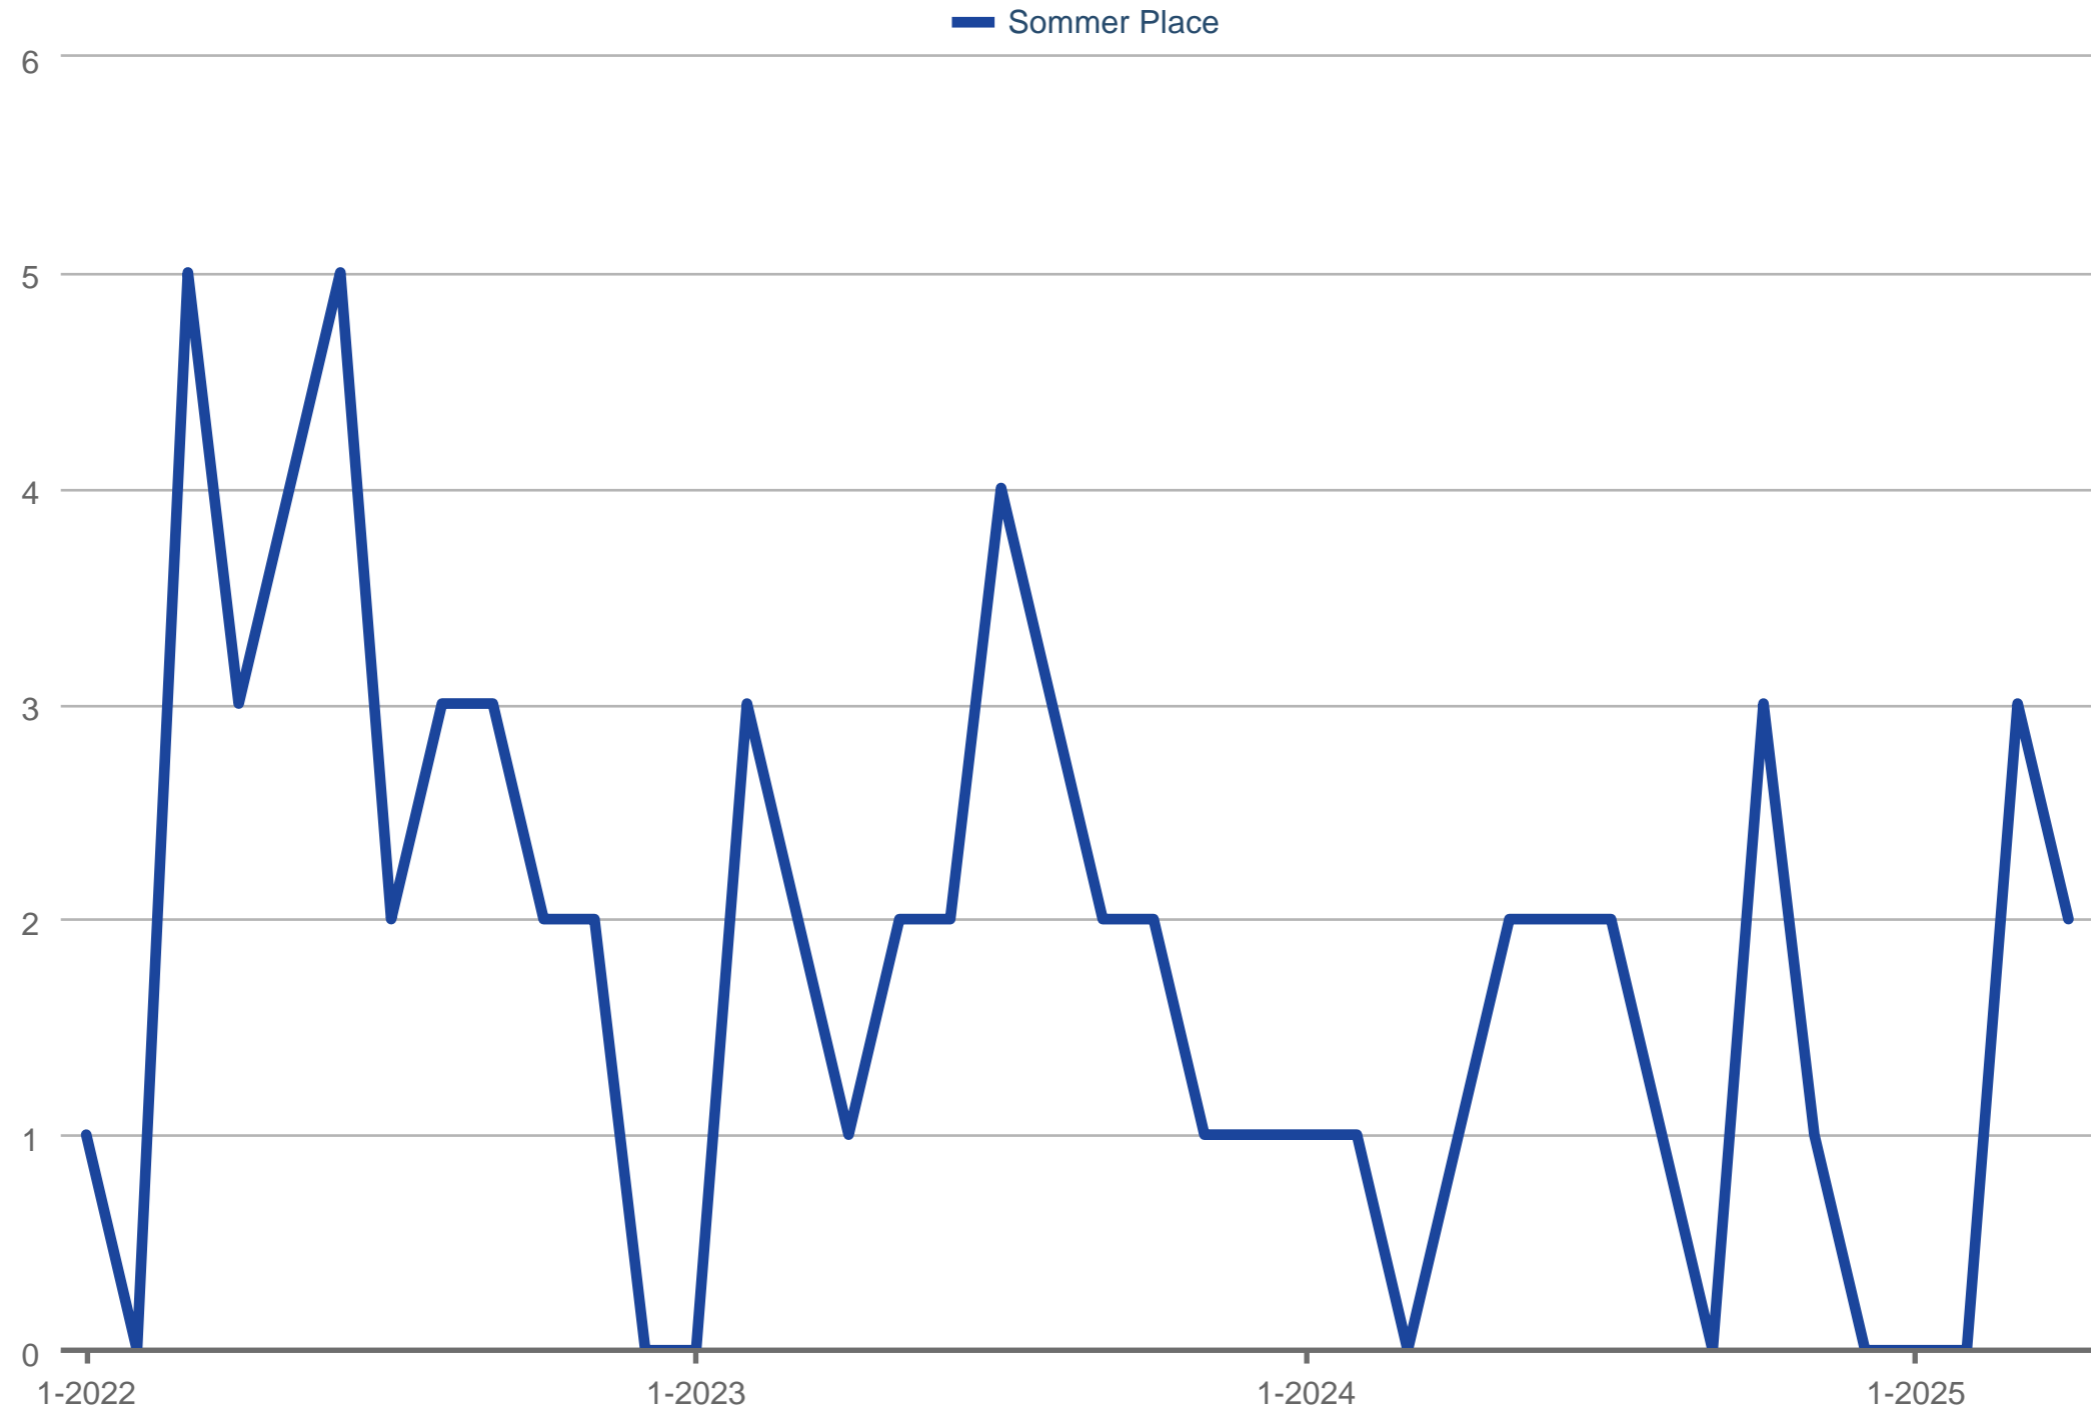

Pending Sales

Sommer Place

Each data point is one month of activity. Data is from May 17, 2025.