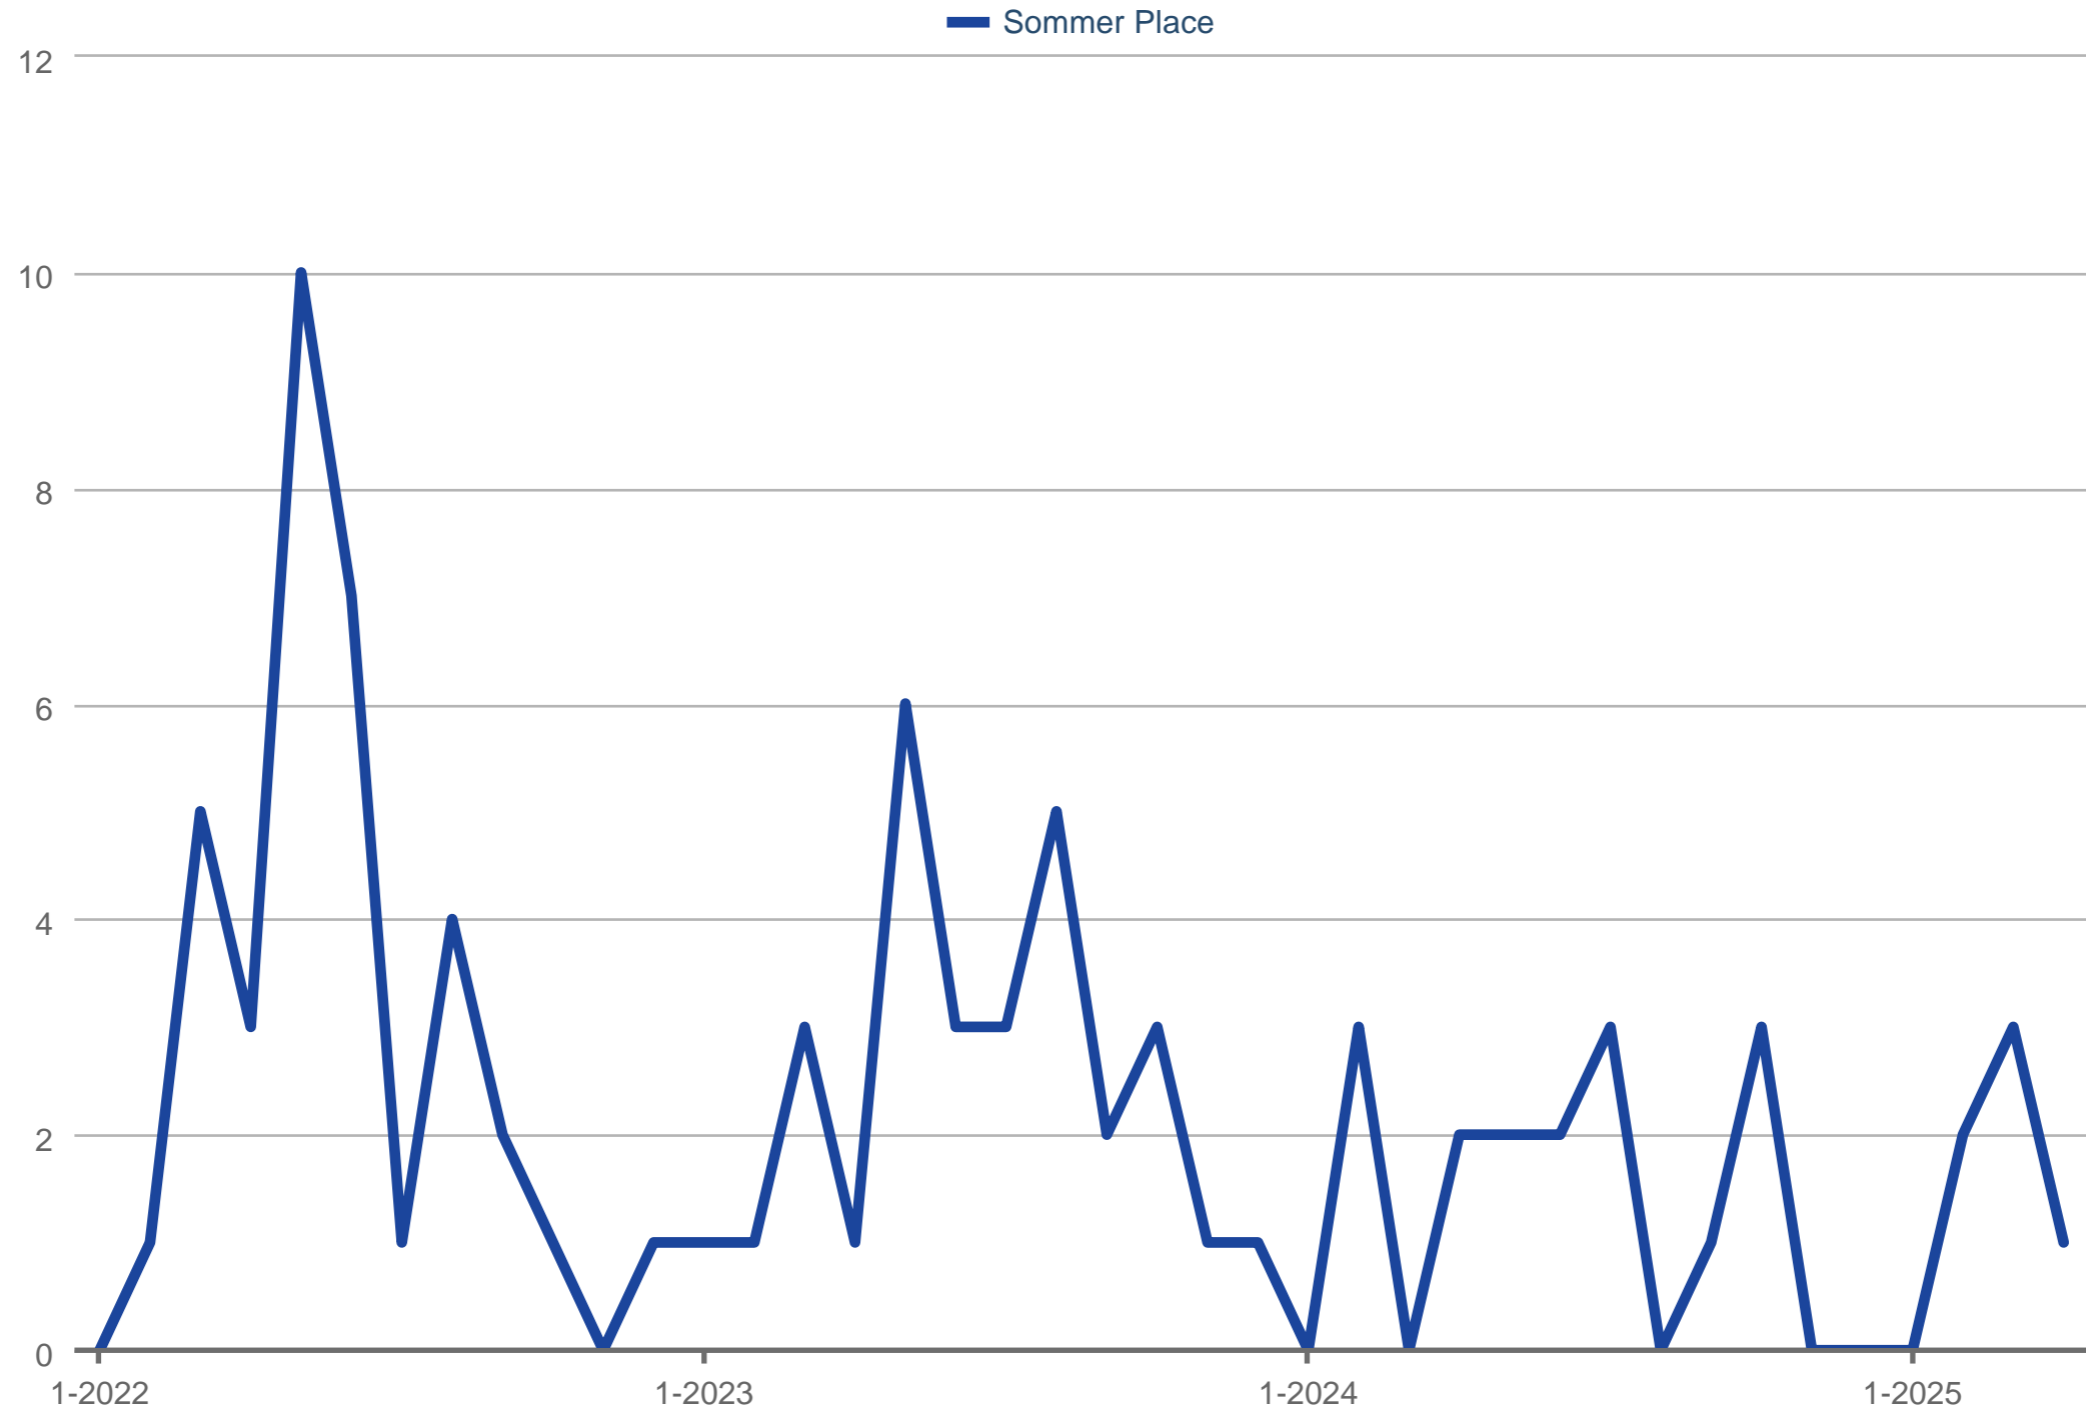

### New Listings

Sommer Place

Each data point is one month of activity. Data is from May 17, 2025.