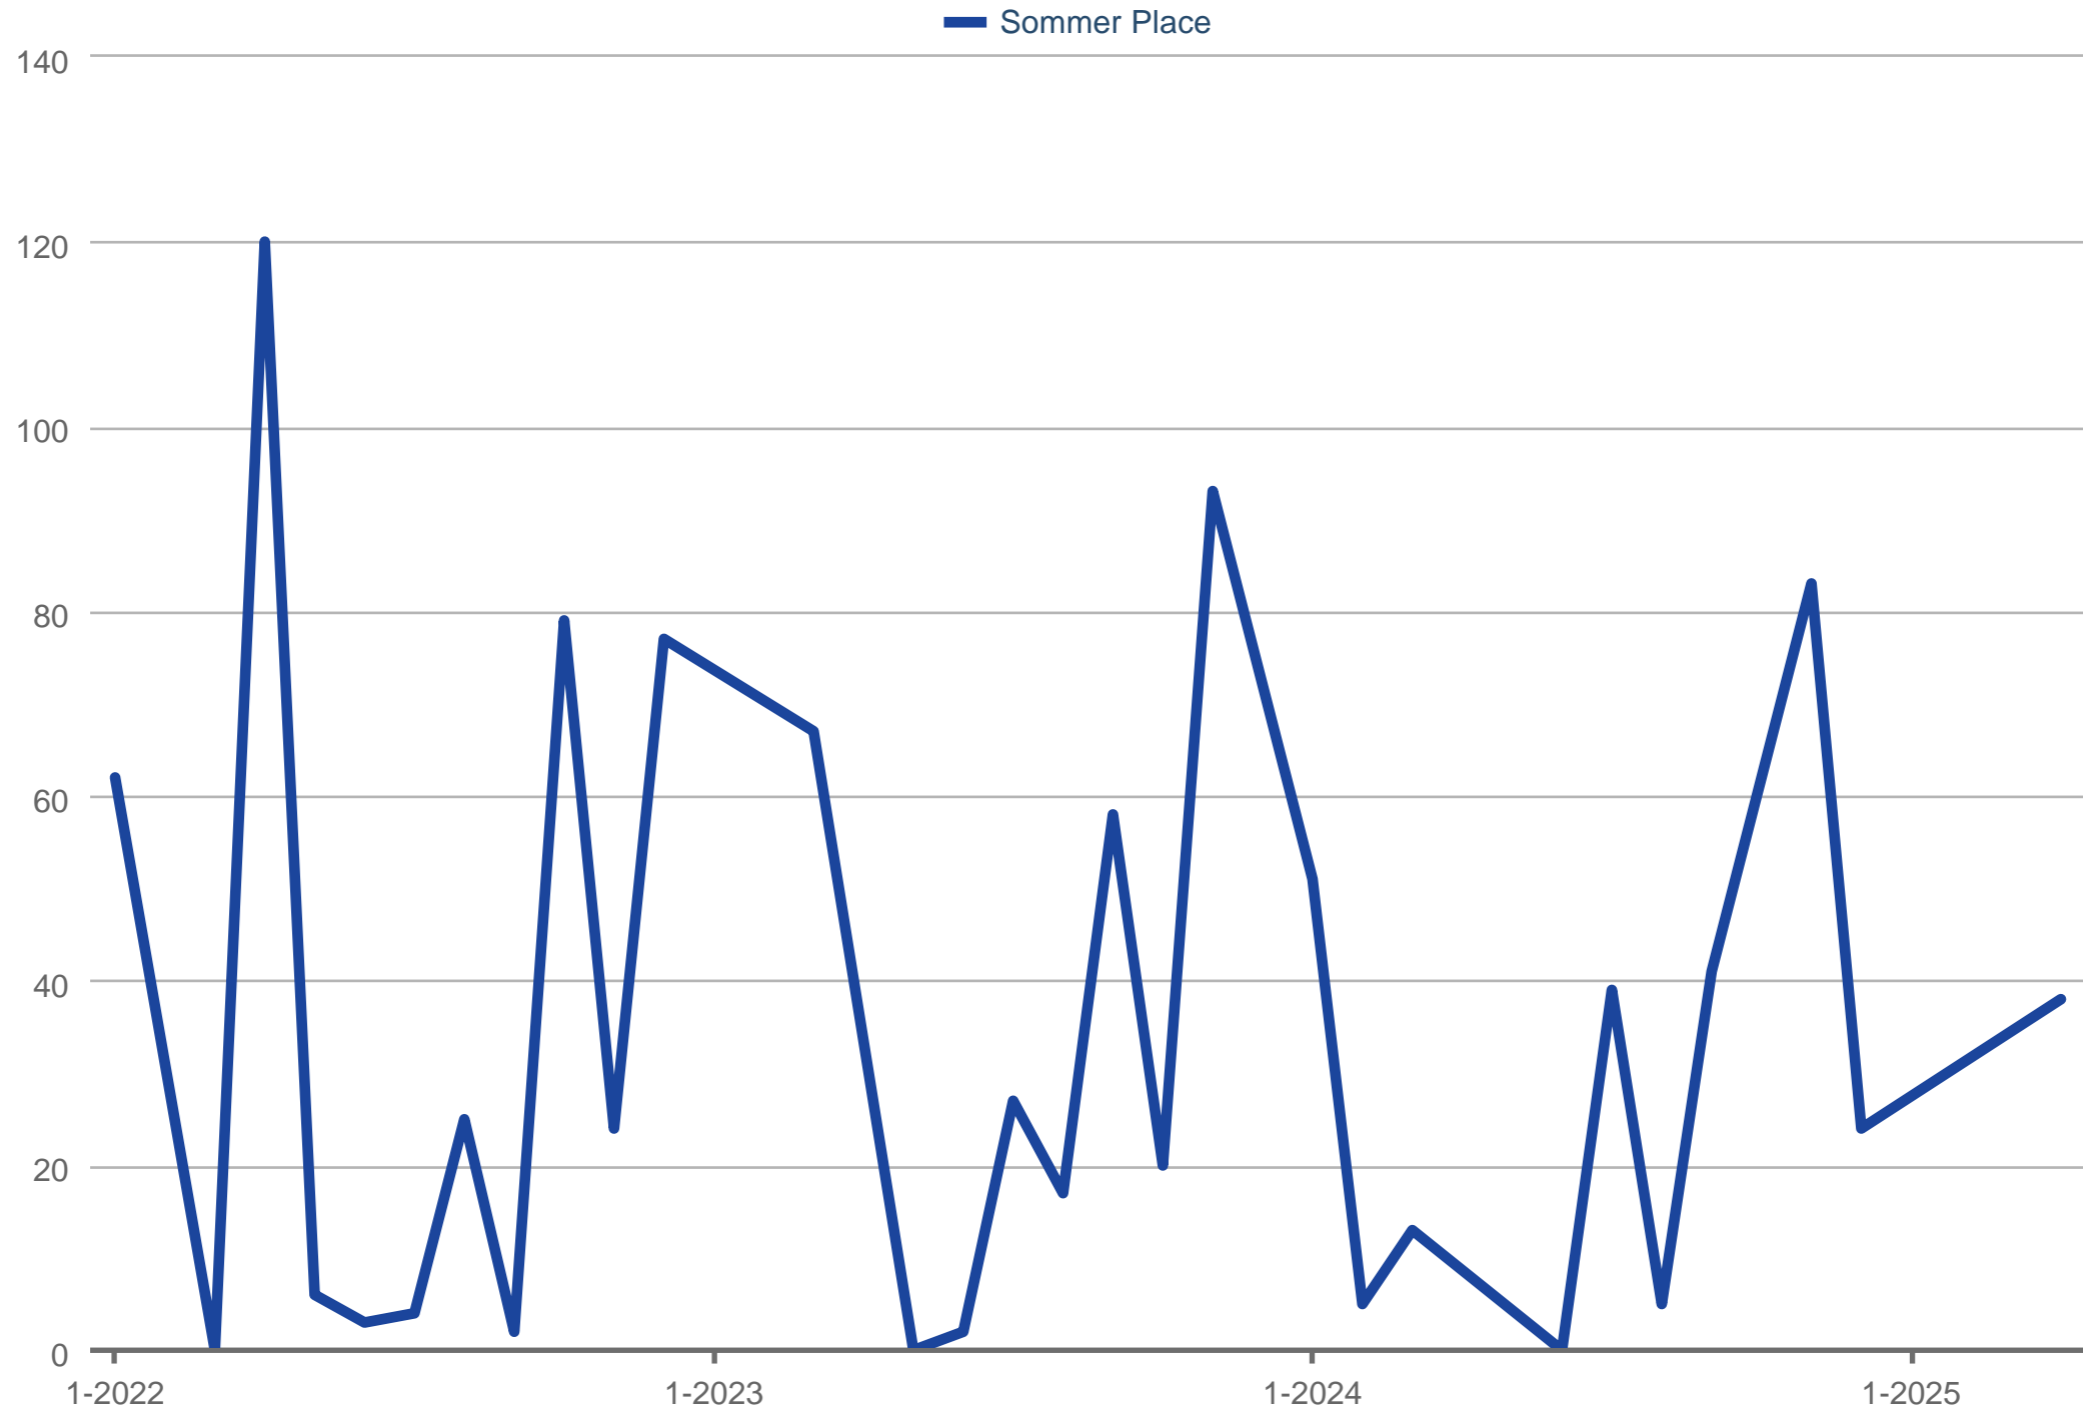

Average Days on Market

Sommer Place

Each data point is one month of activity. Data is from May 17, 2025.