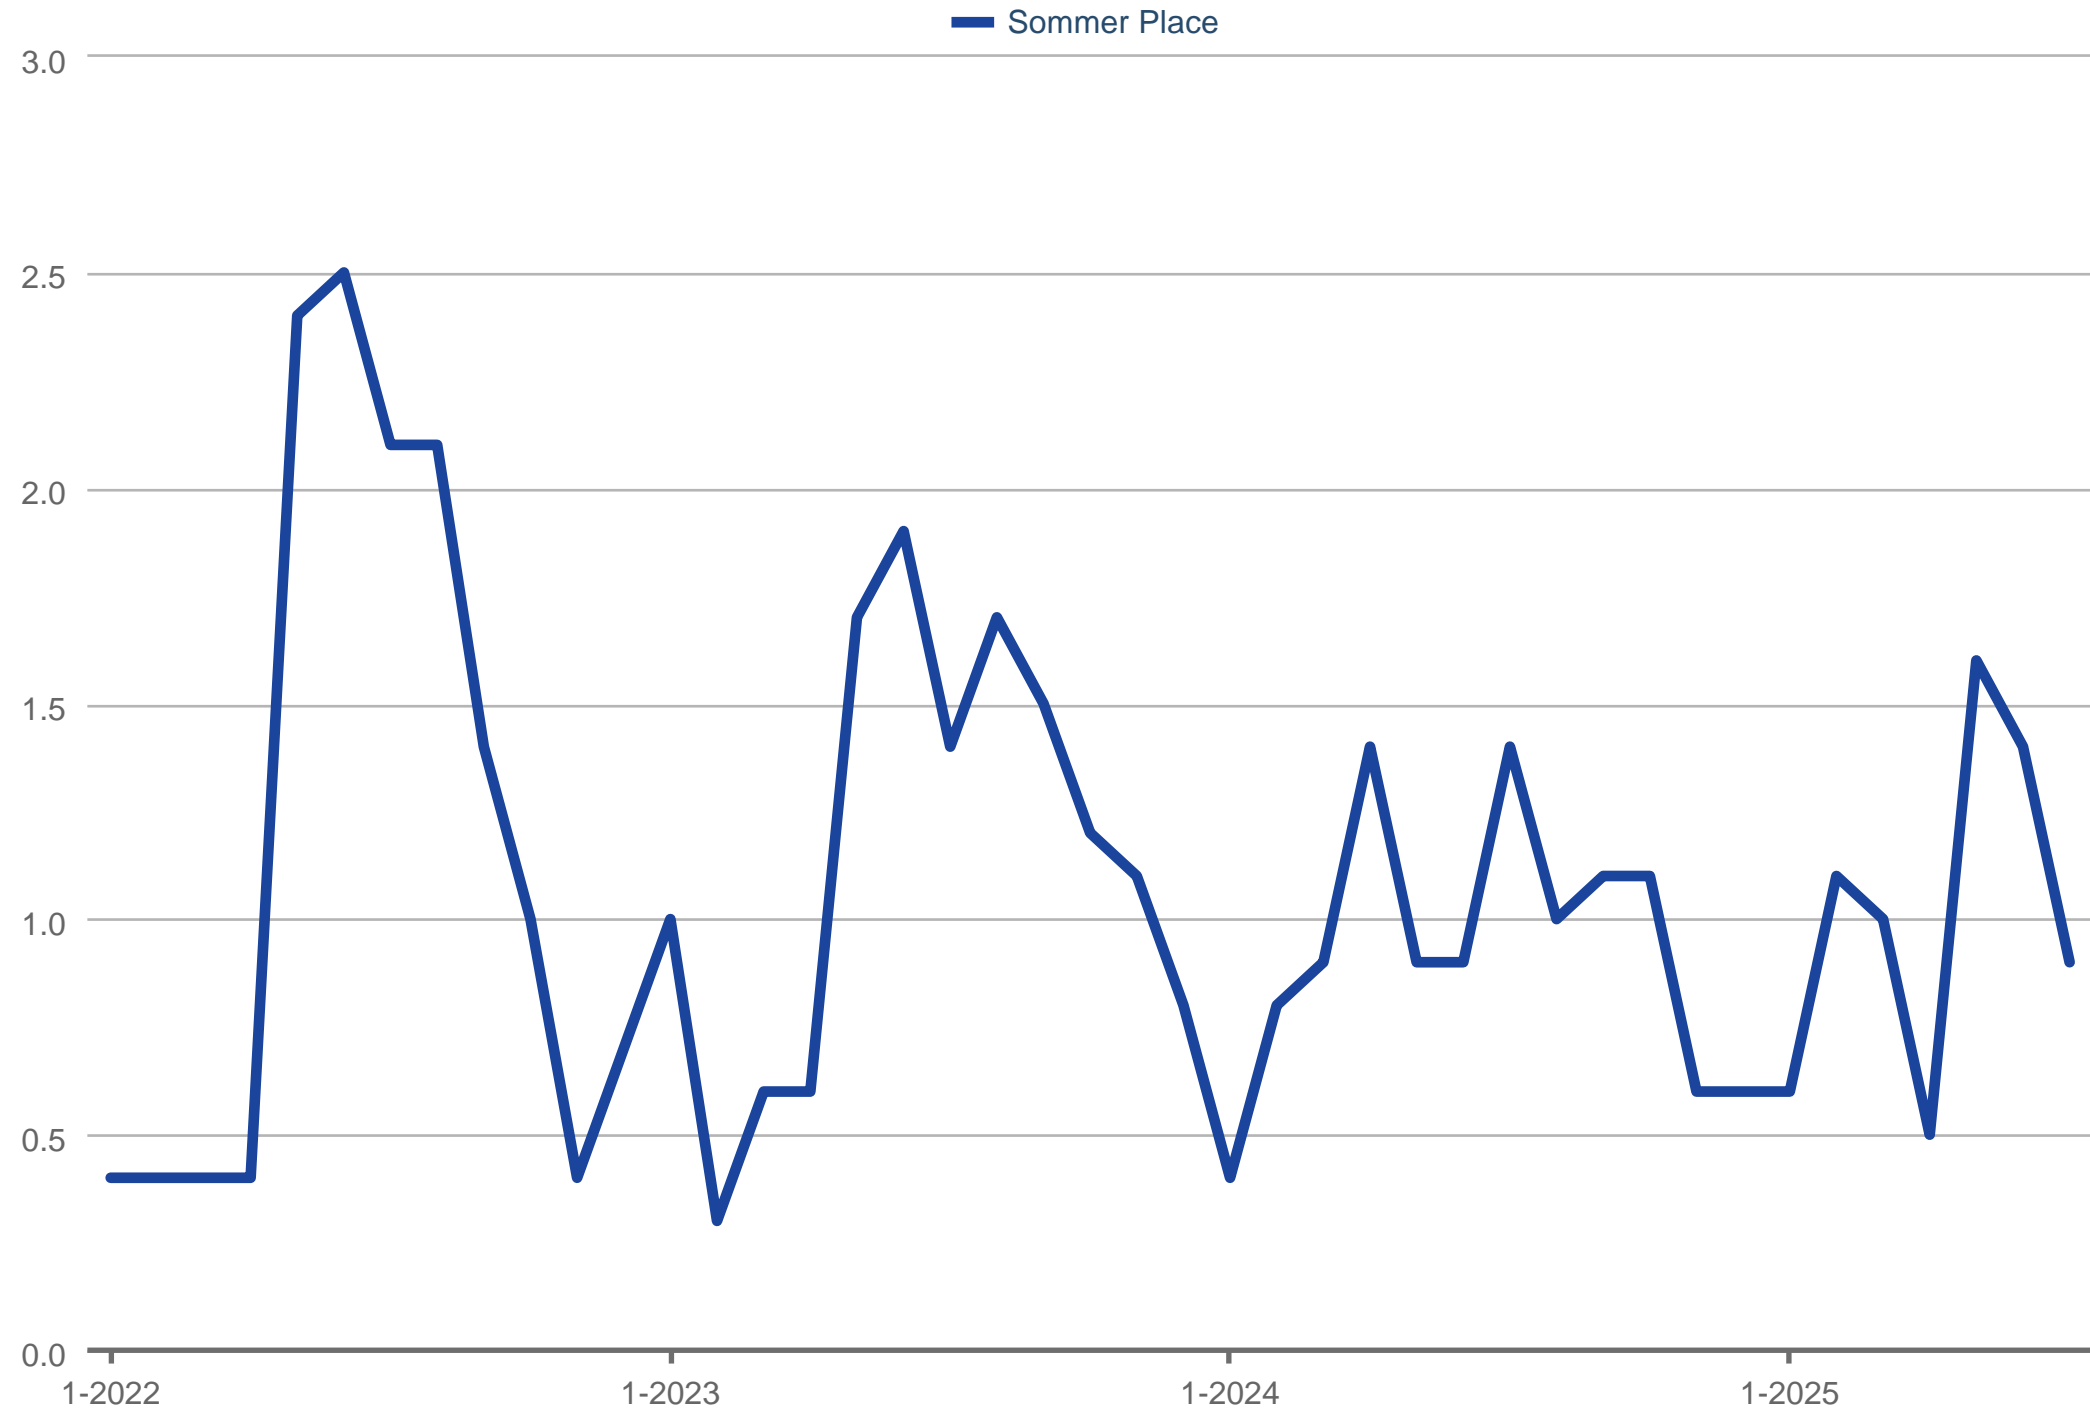

### Months Supply of Homes for Sale

Sommer Place

Each data point is one month of activity. Data is from August 22, 2025.