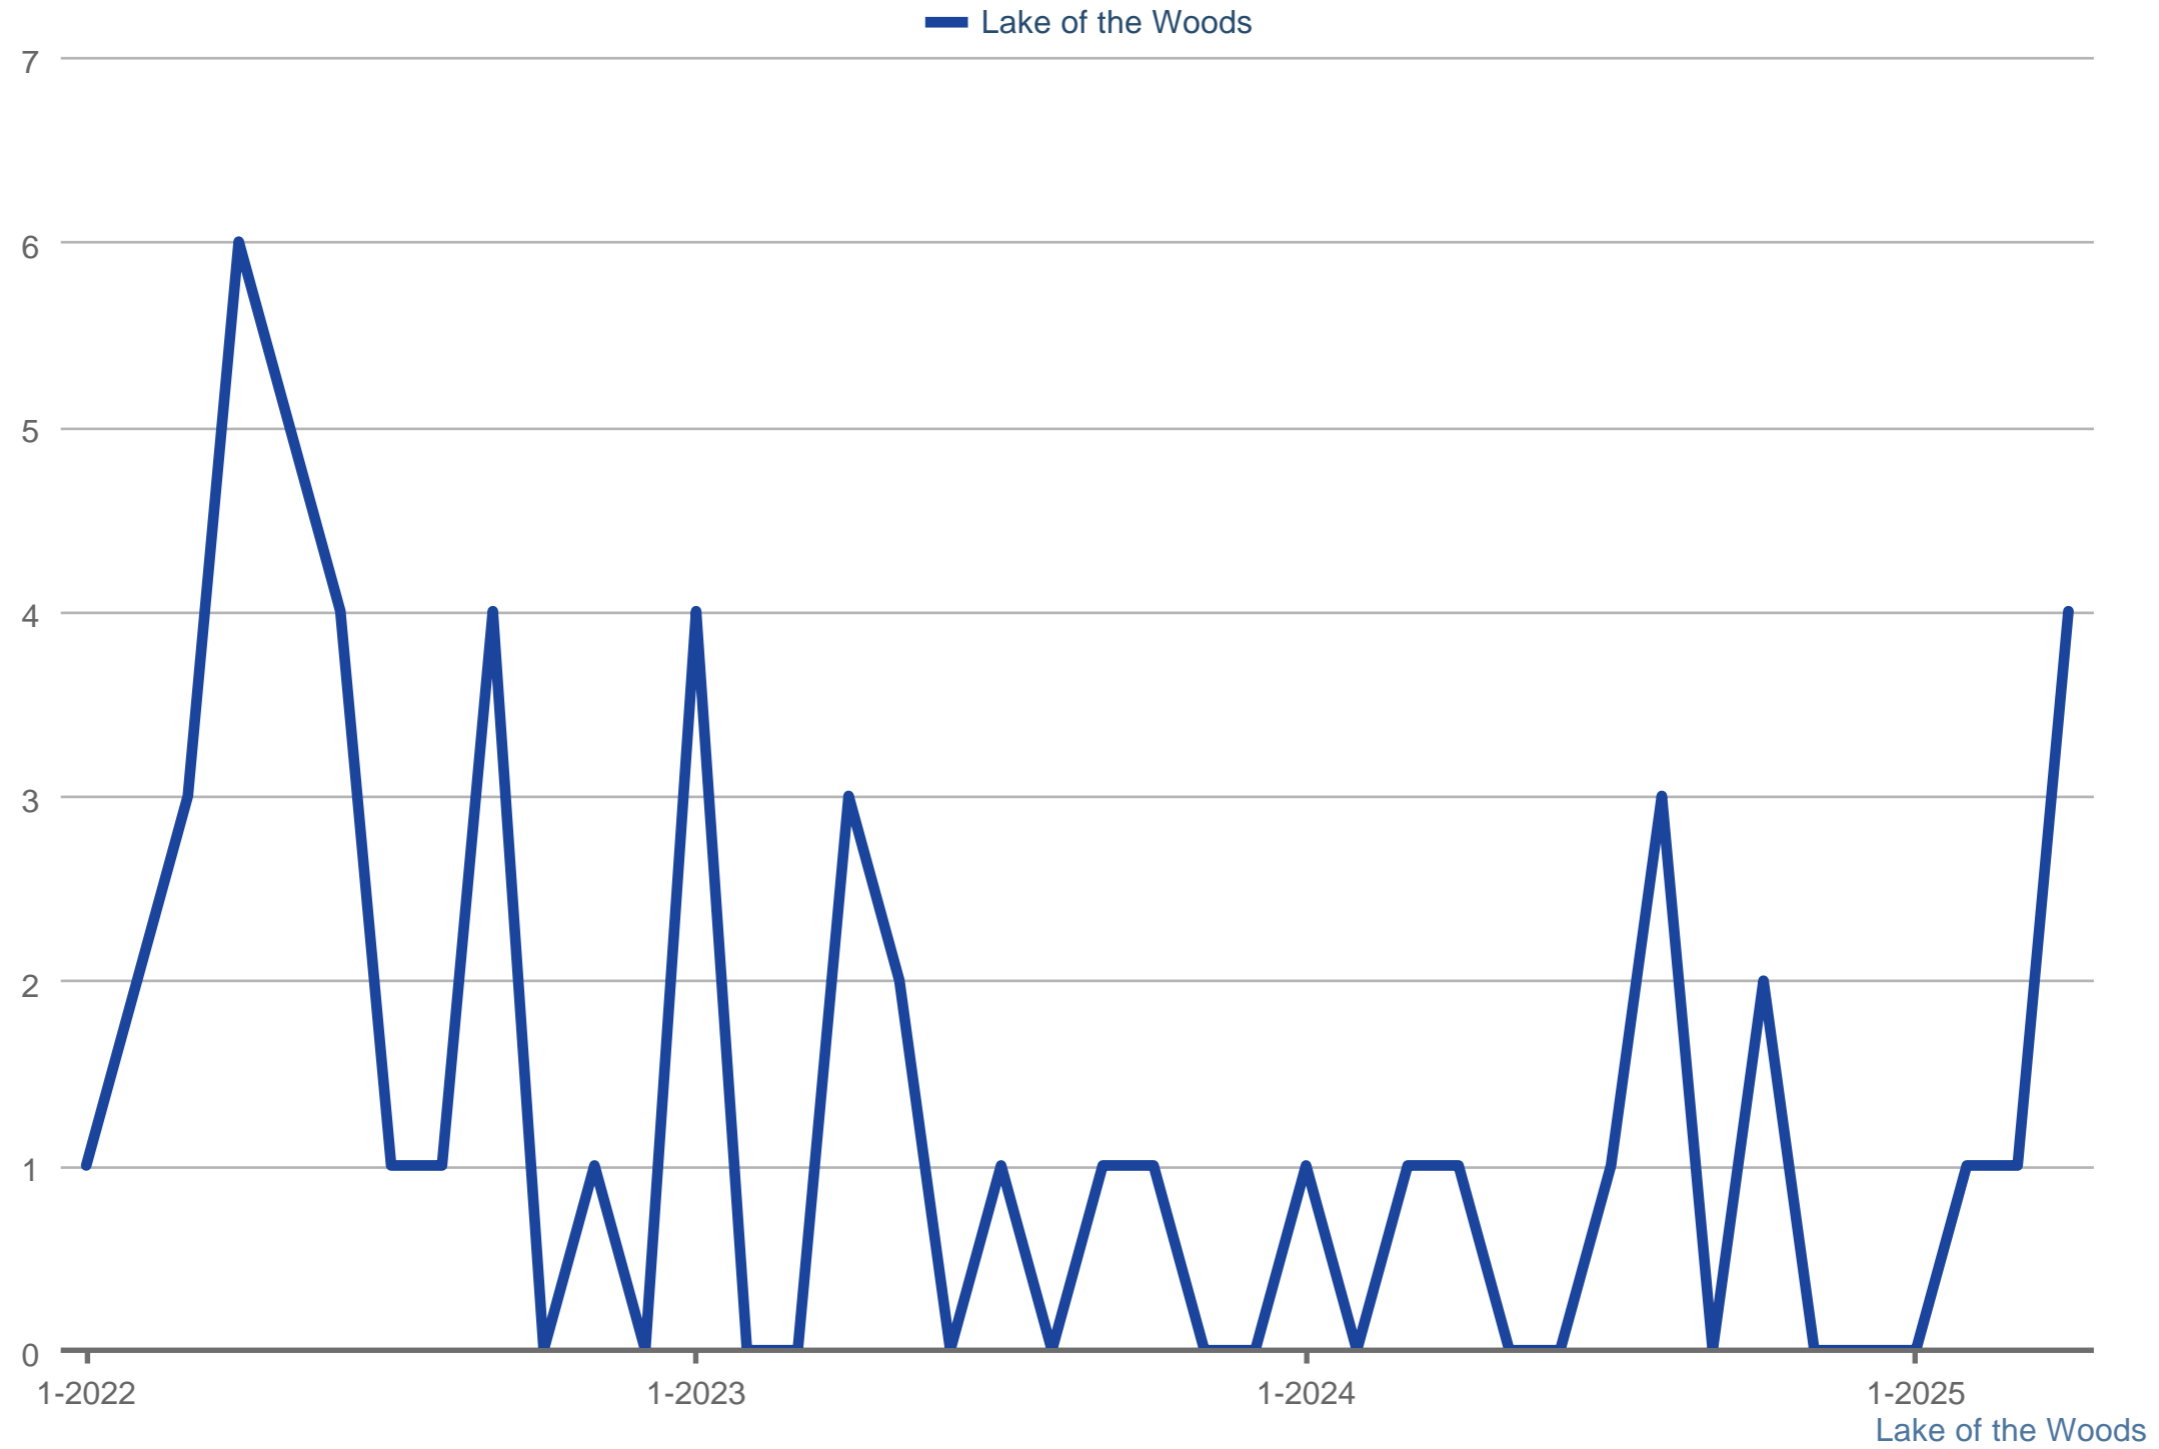

New Listings

Each data point is one month of activity. Data is from May 17, 2025.