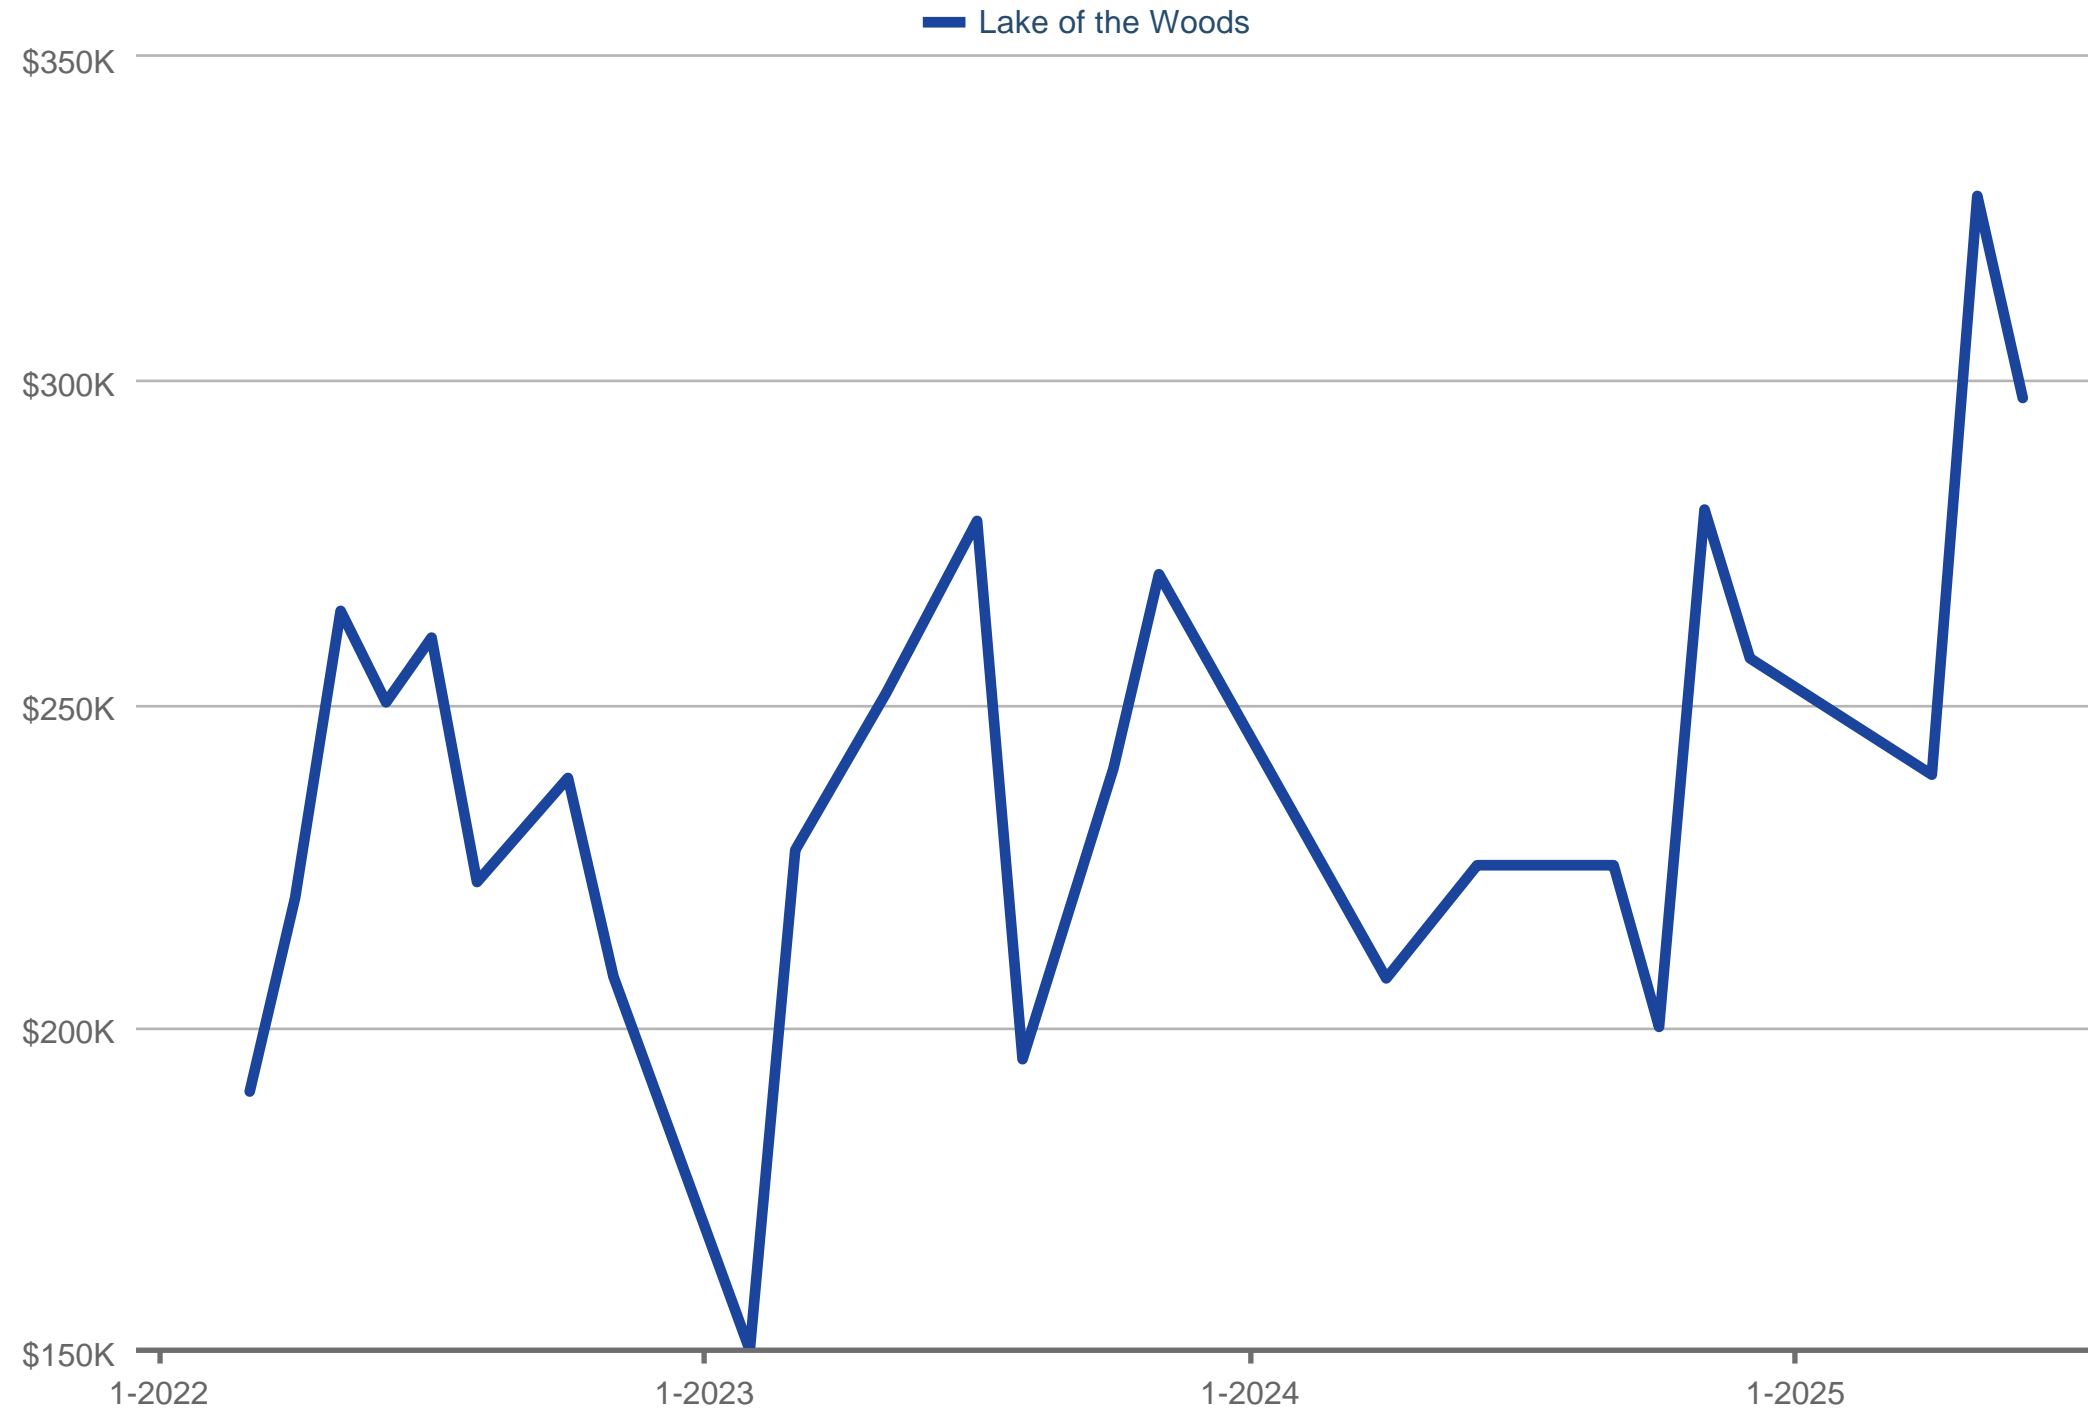

Average Sales Price

Lake of the Woods

Each data point is one month of activity. Data is from August 22, 2025.