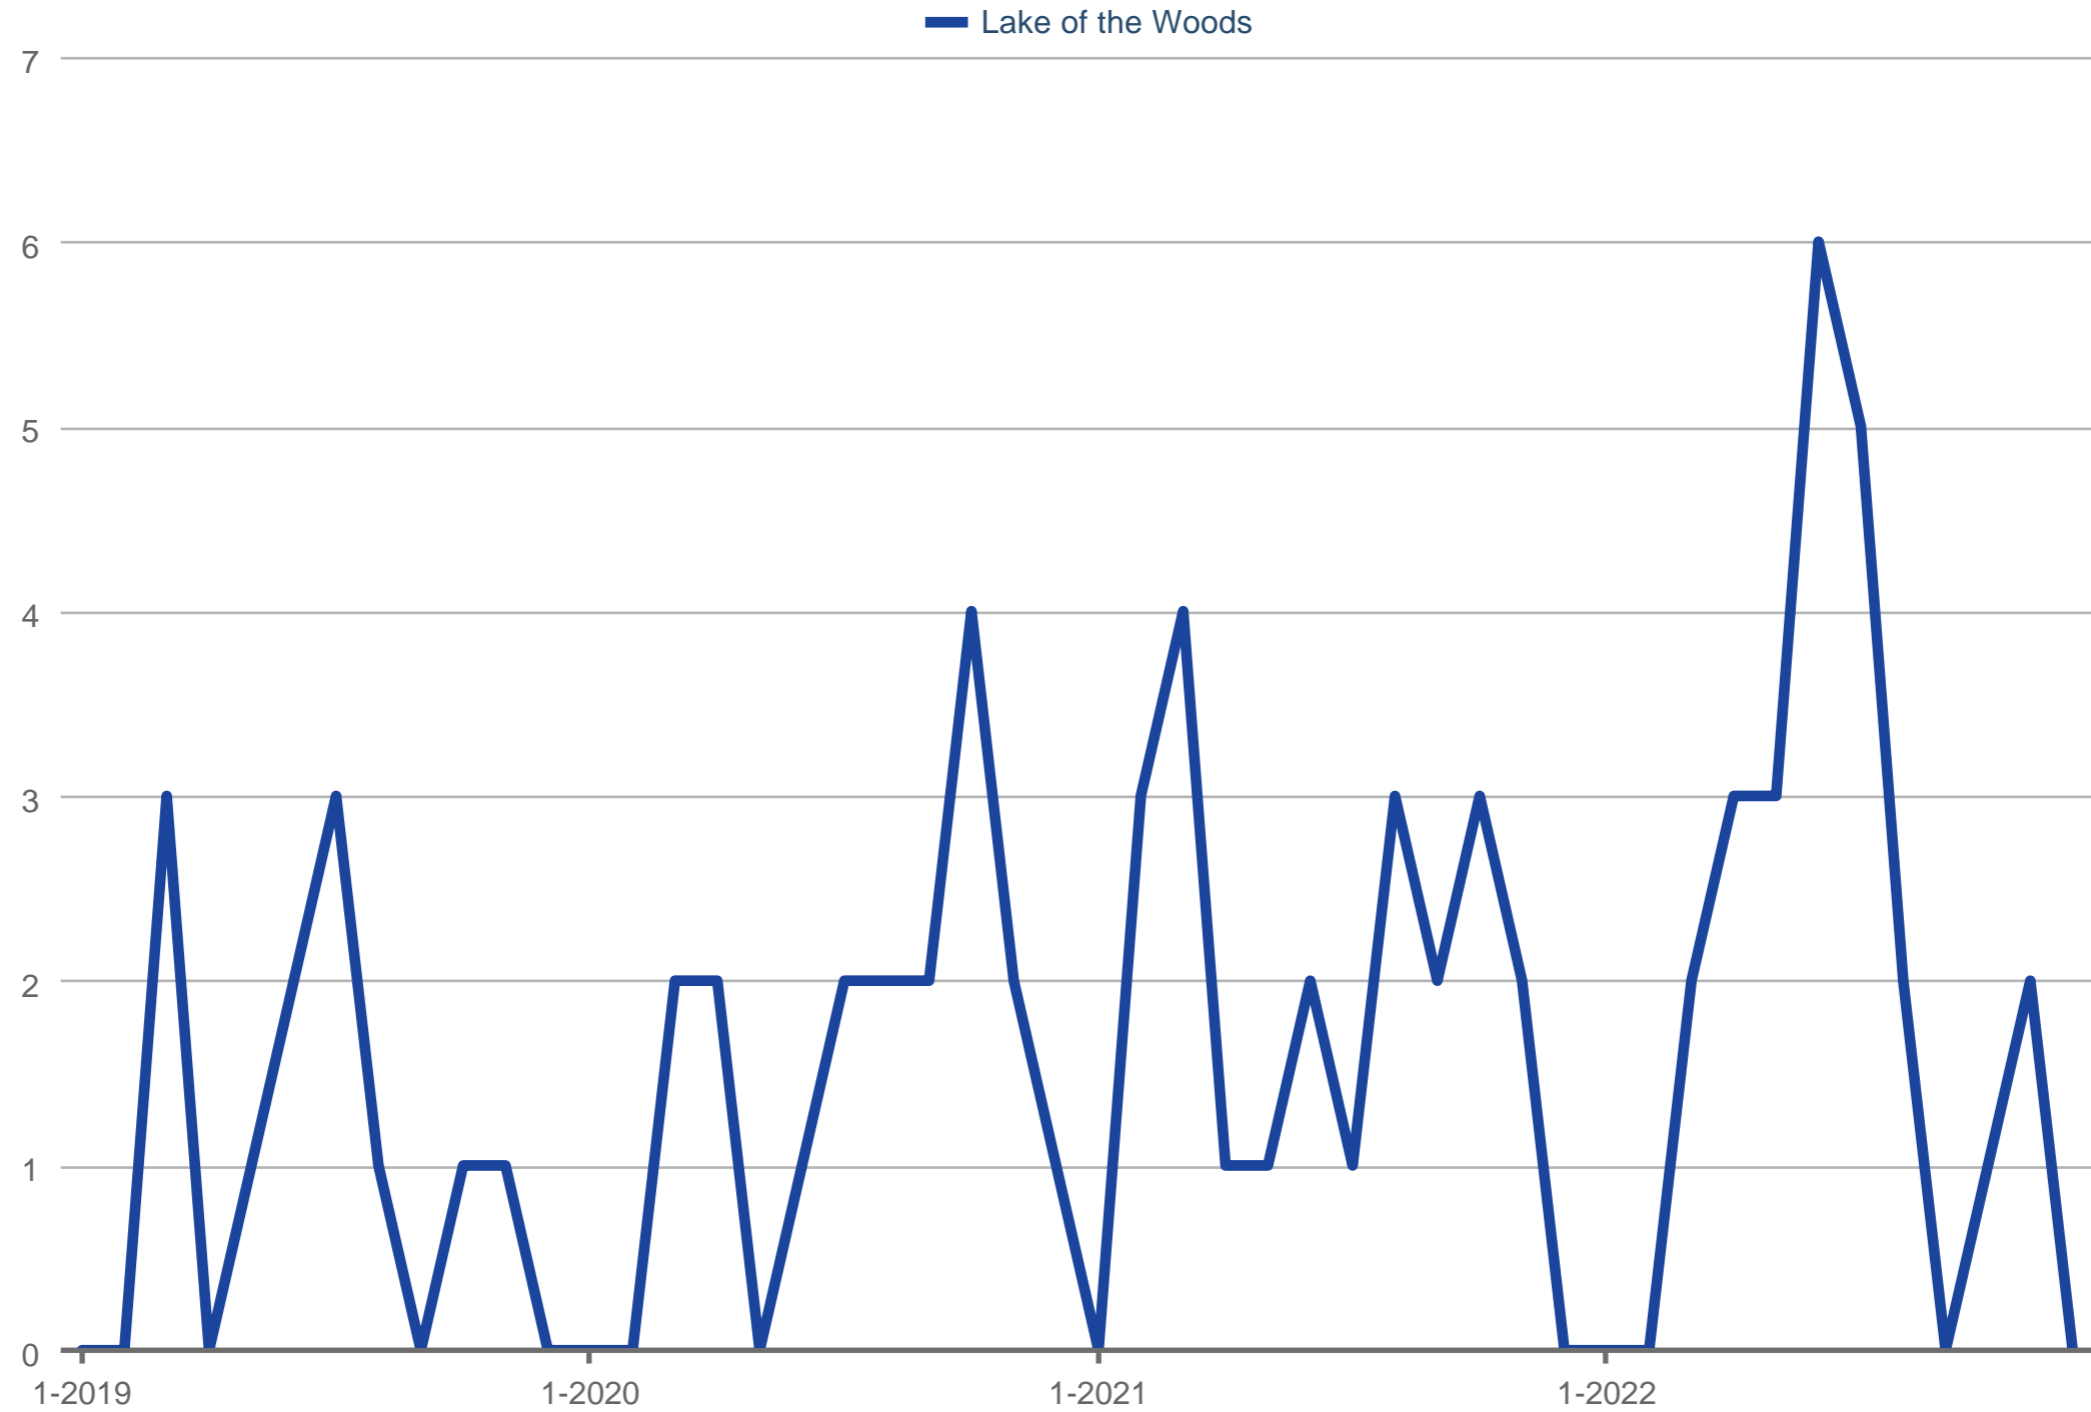

### Closed Sales

Lake of the Woods

Each data point is one month of activity. Data is from January 29, 2023.