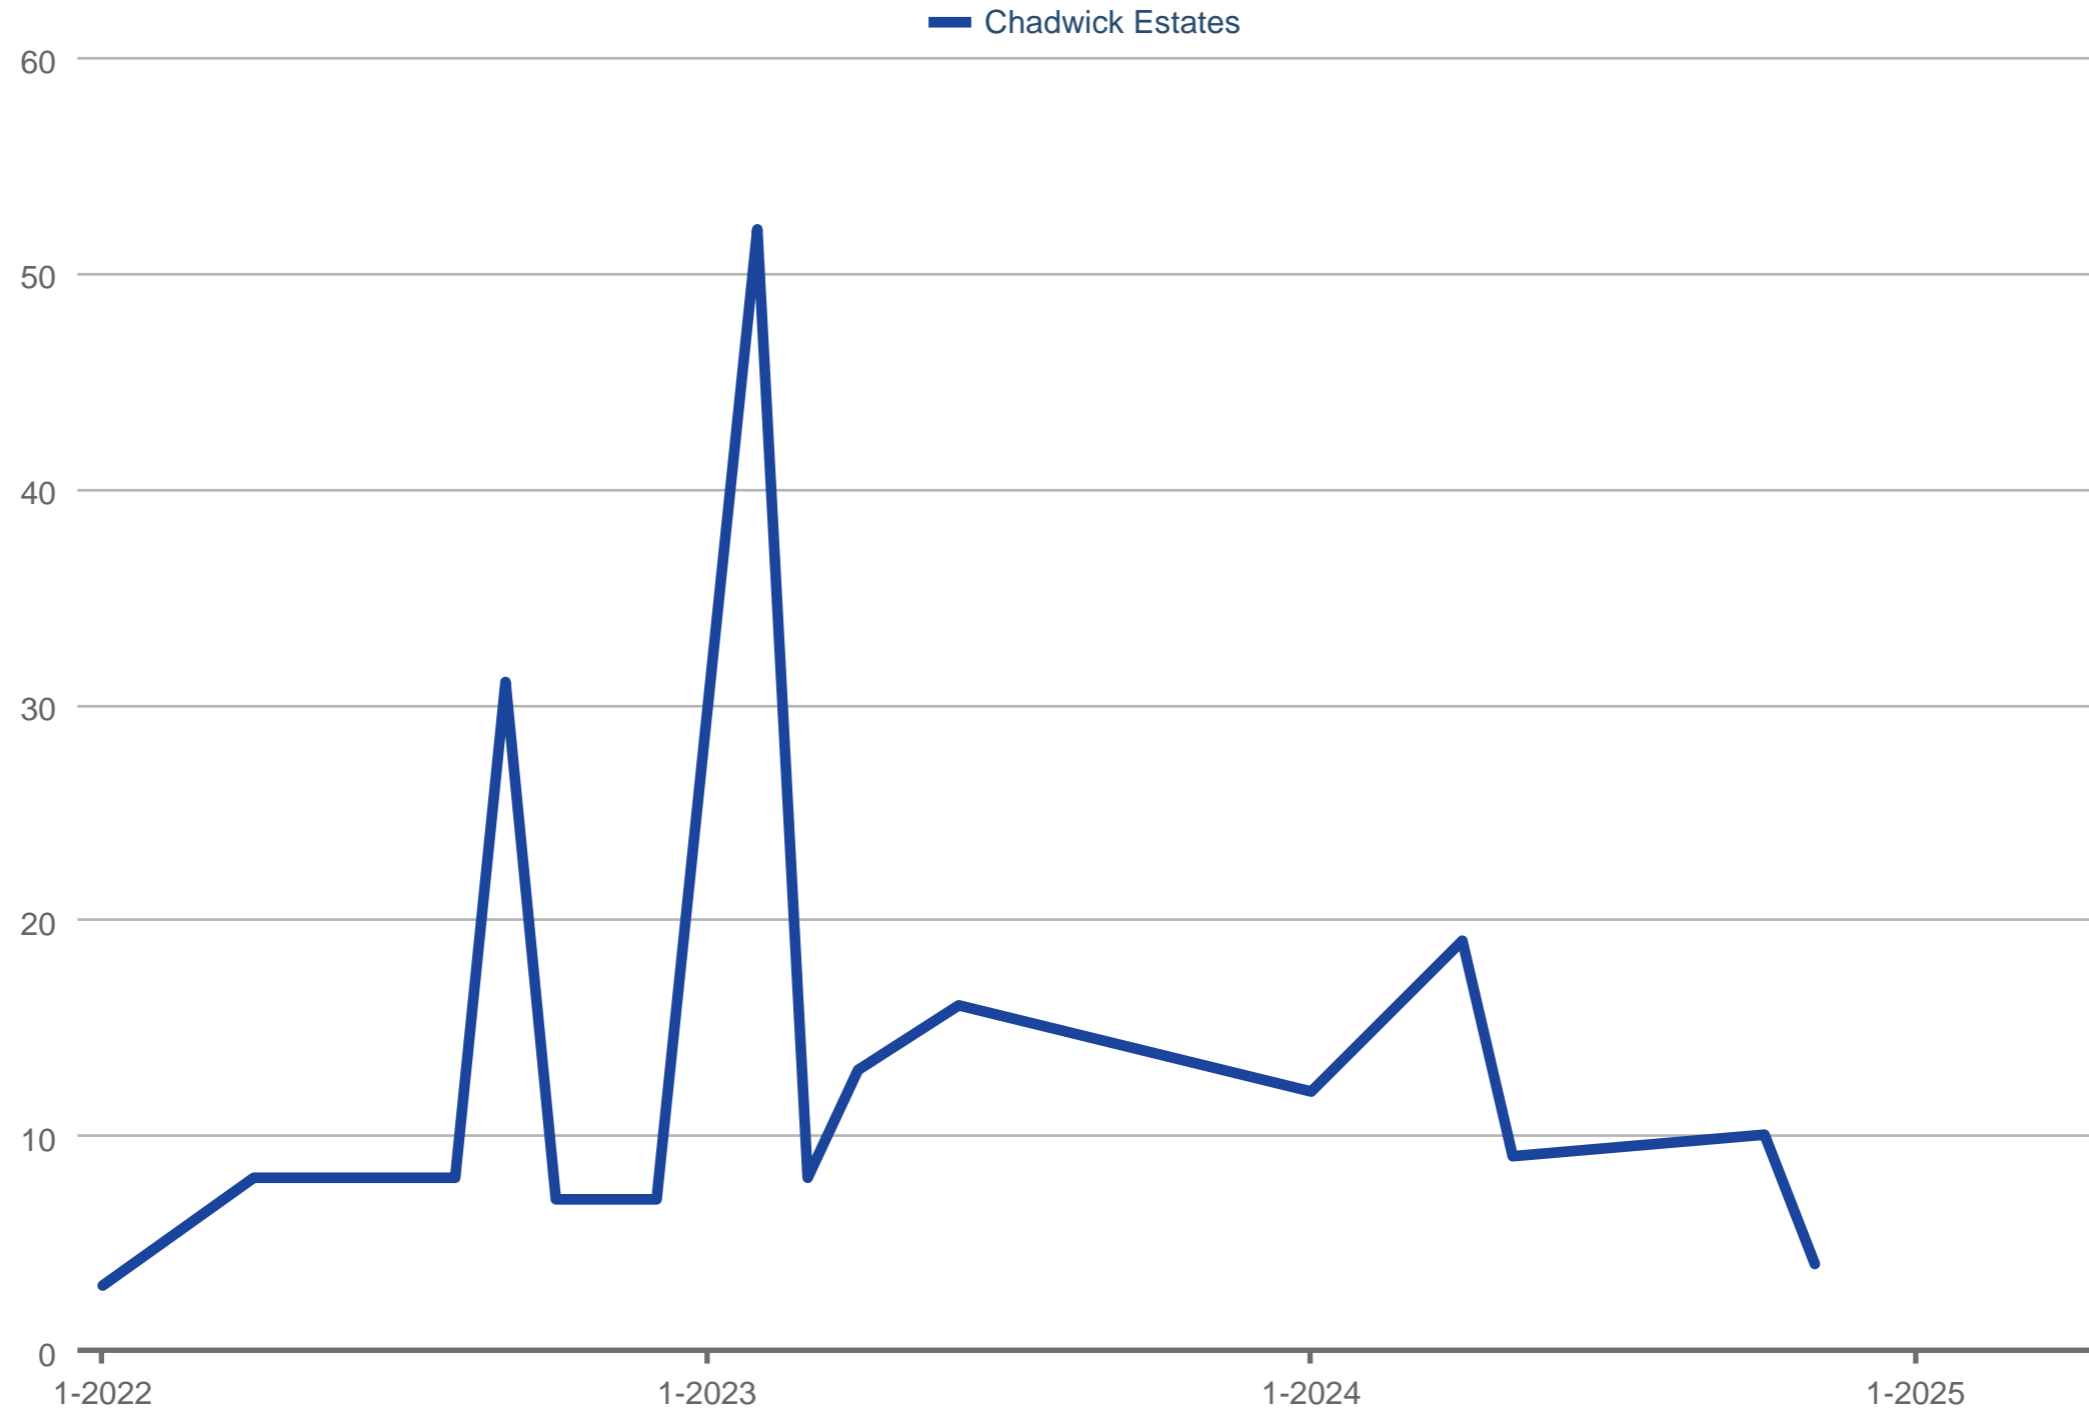

Median Showings to Pending

Chadwick Estates

Each data point is one month of activity. Data is from May 17, 2025.