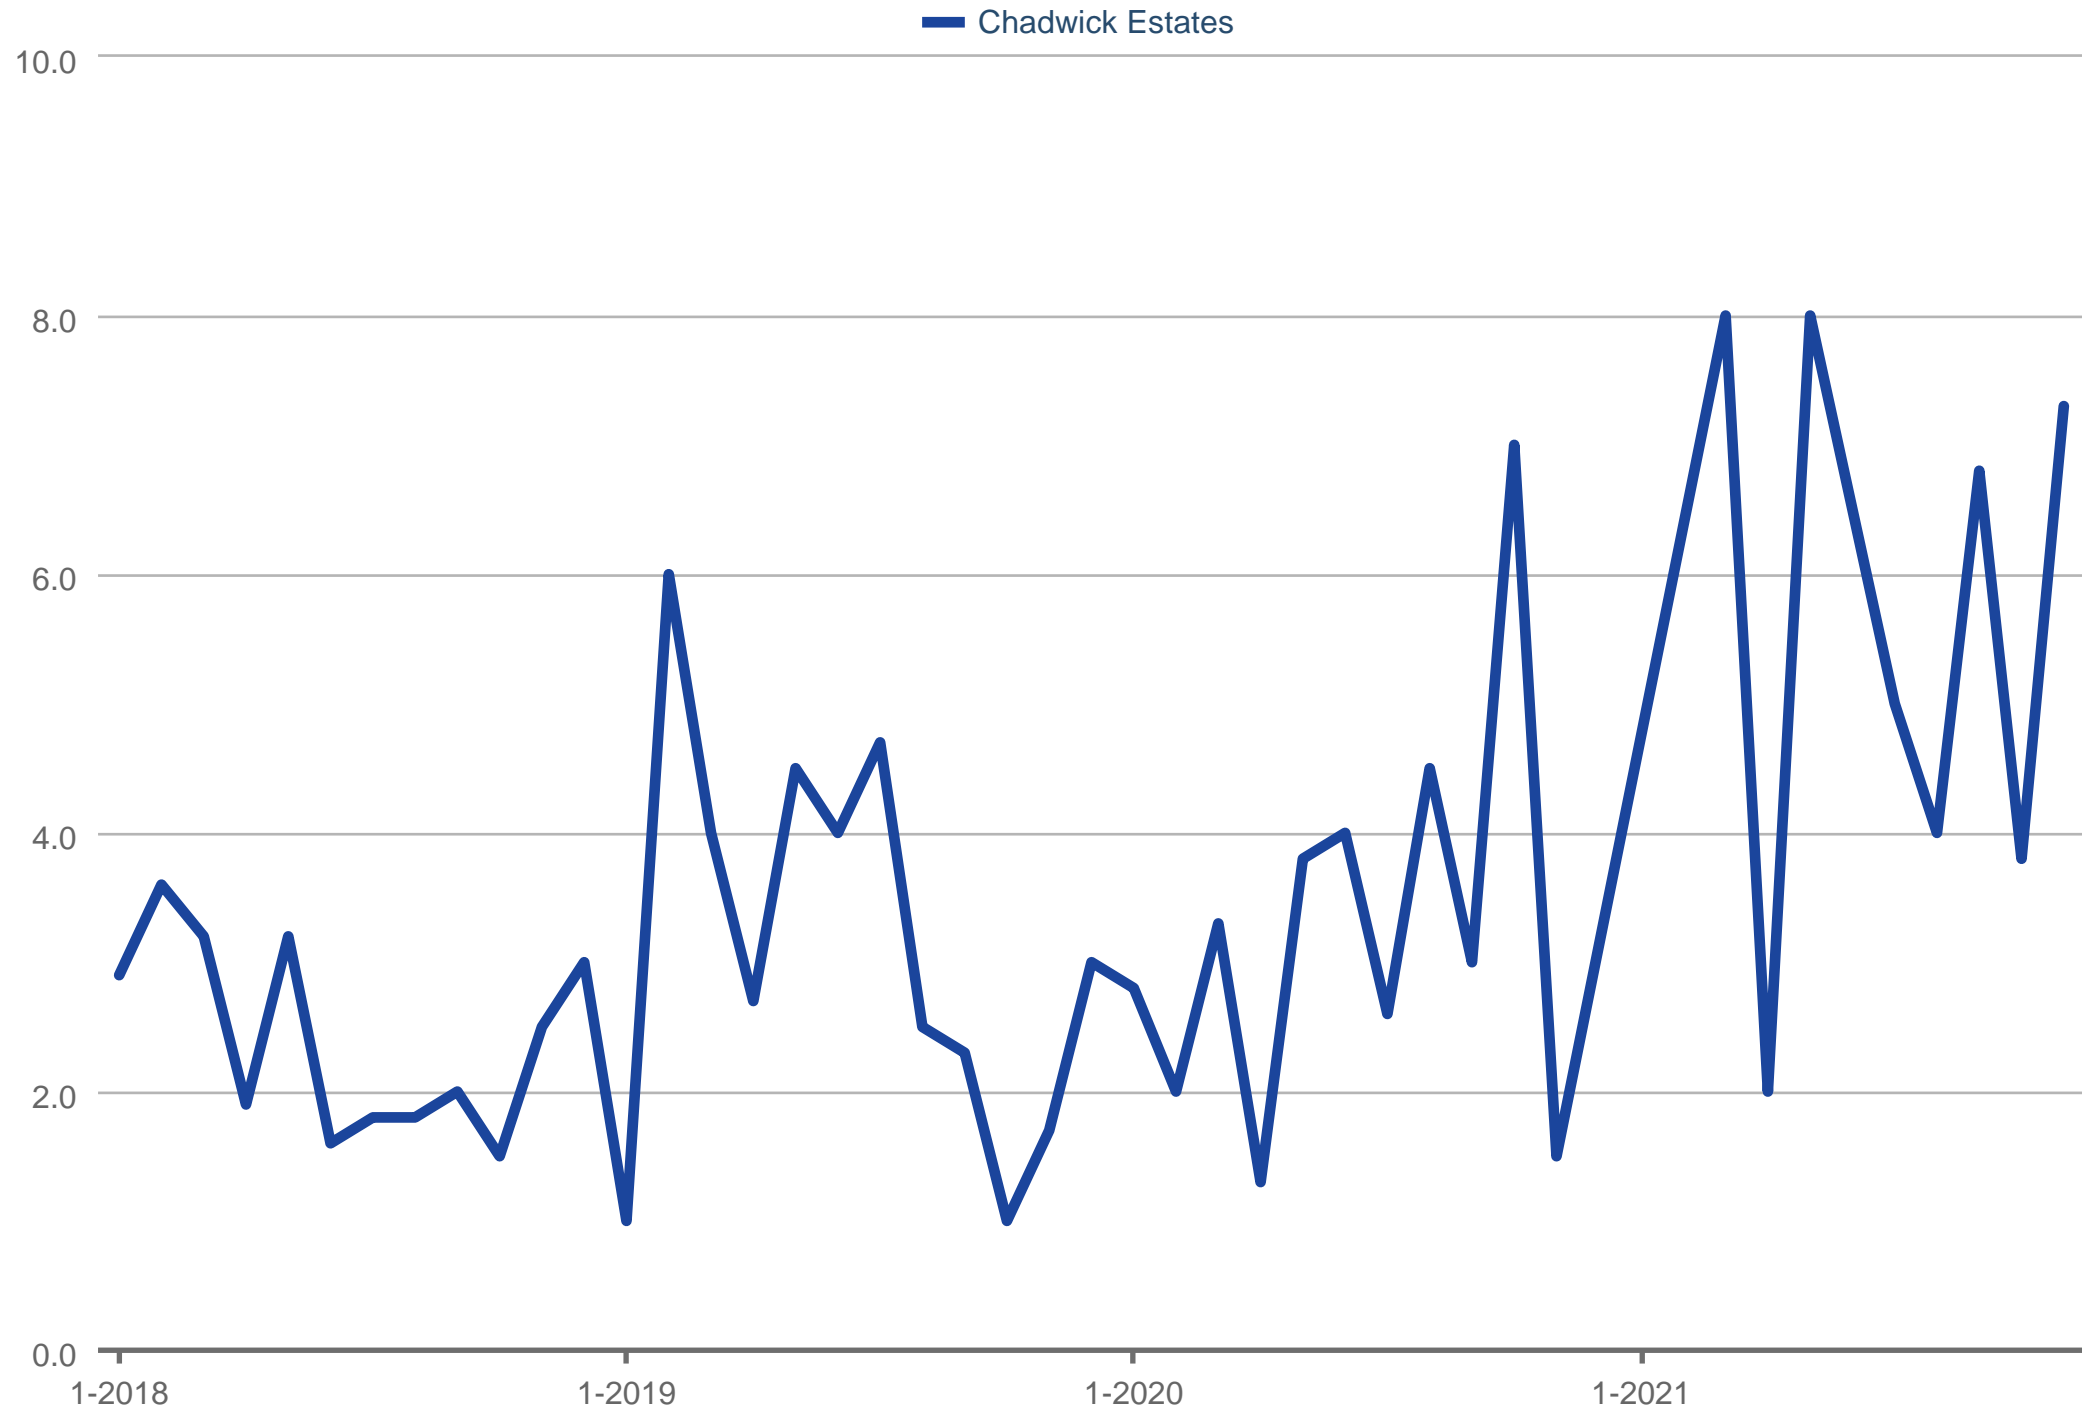

### Showings Per Listing

Chadwick Estates

Each data point is one month of activity. Data is from December 2, 2021.