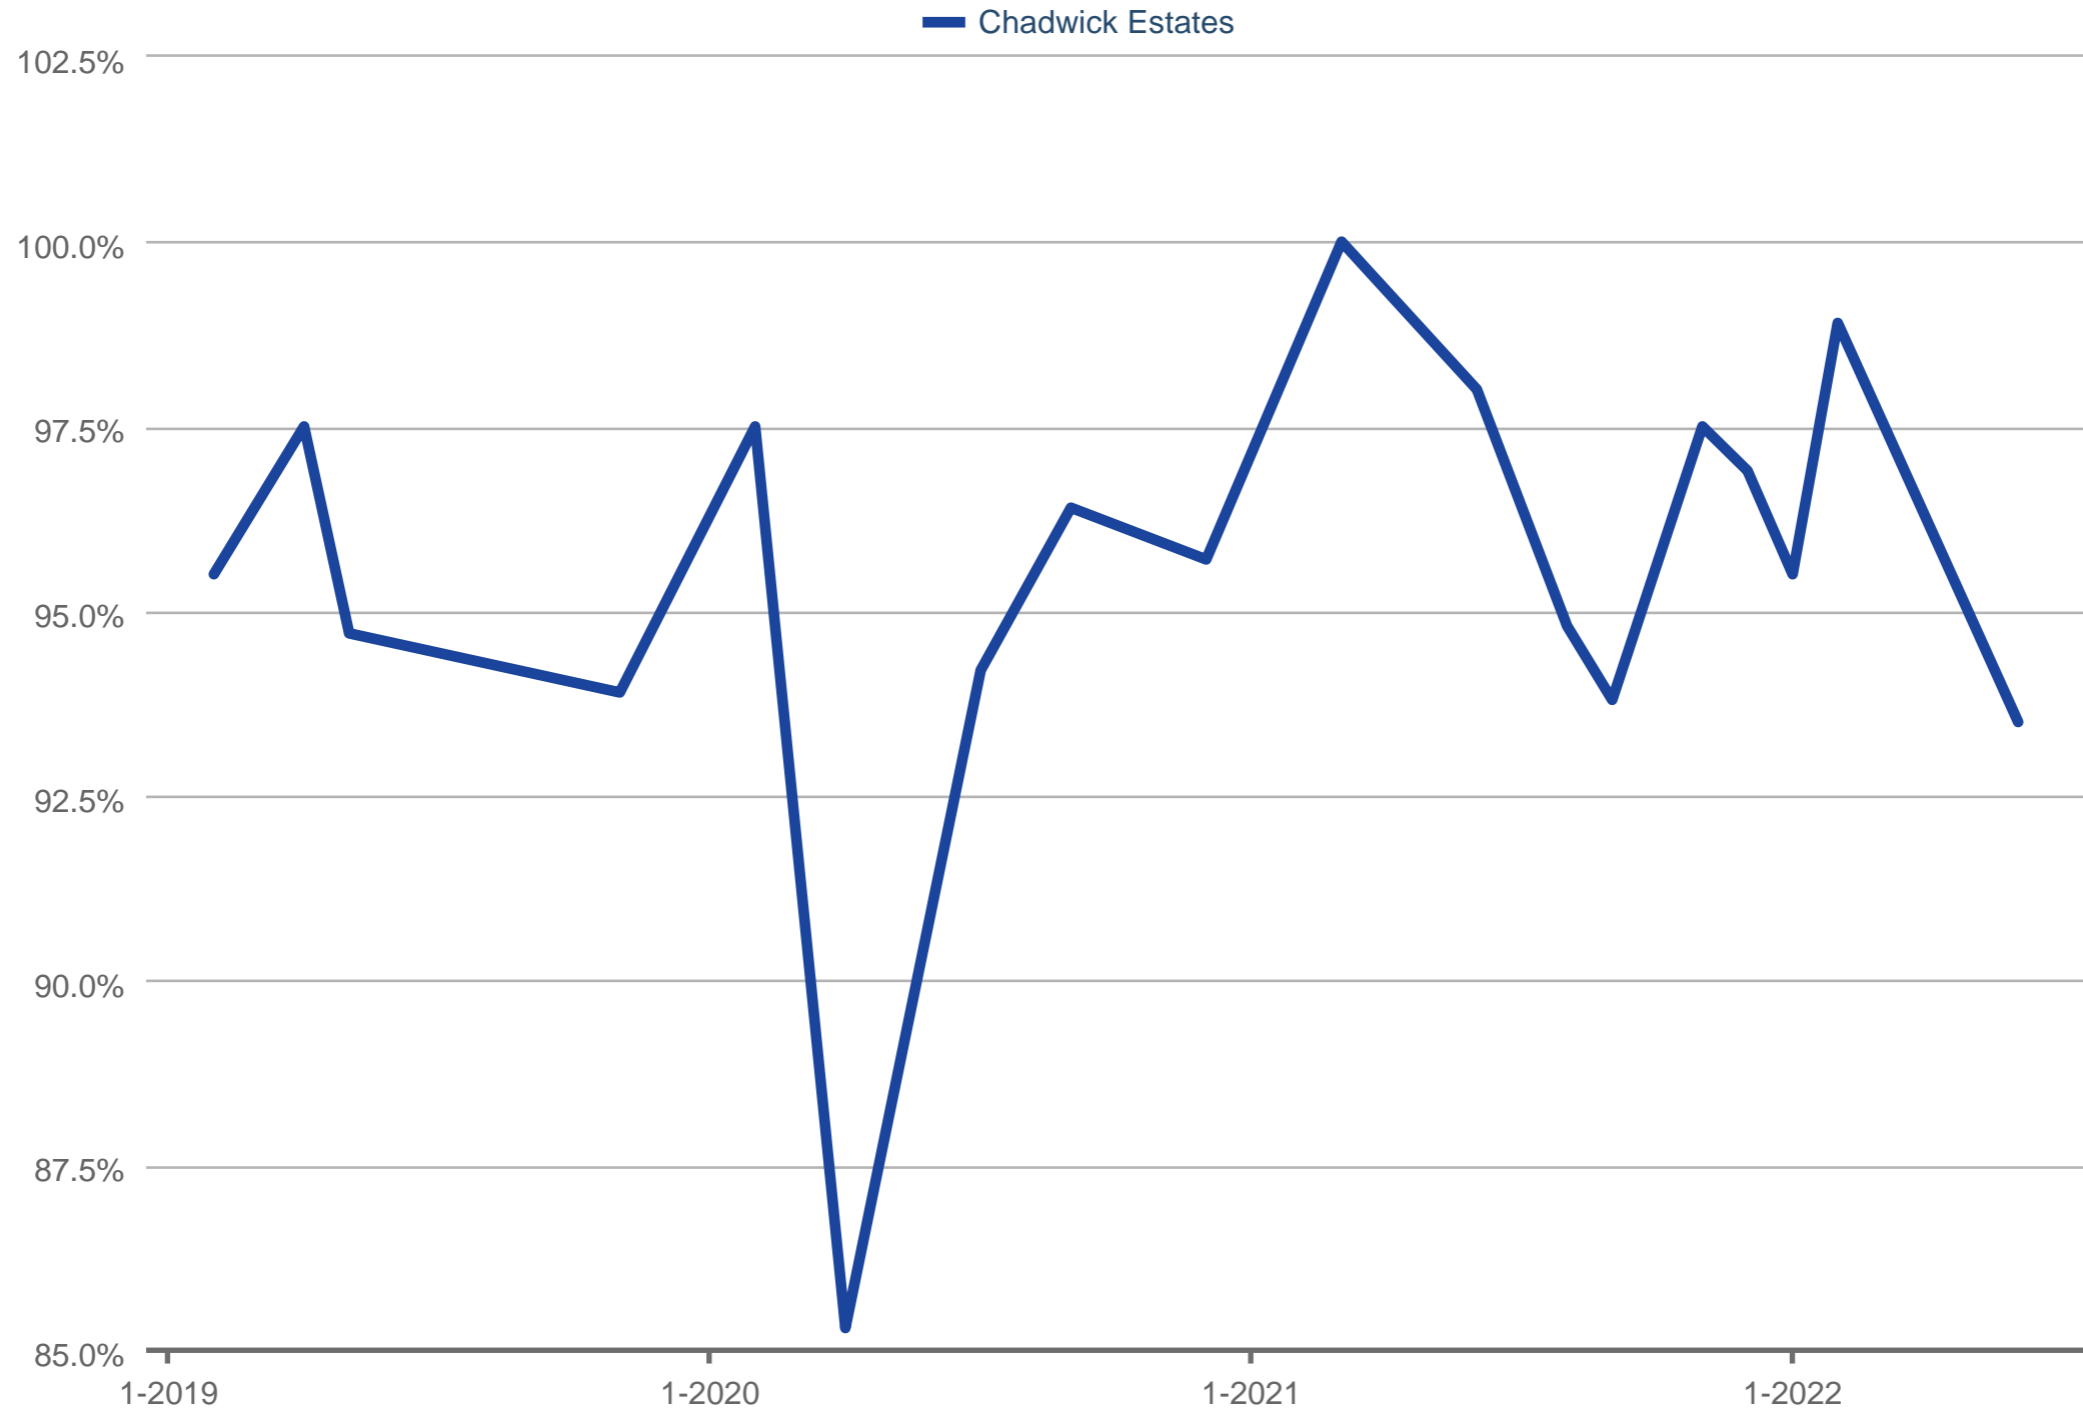

### Average Percent of Last List Price

Chadwick Estates

Each data point is one month of activity. Data is from August 8, 2022.