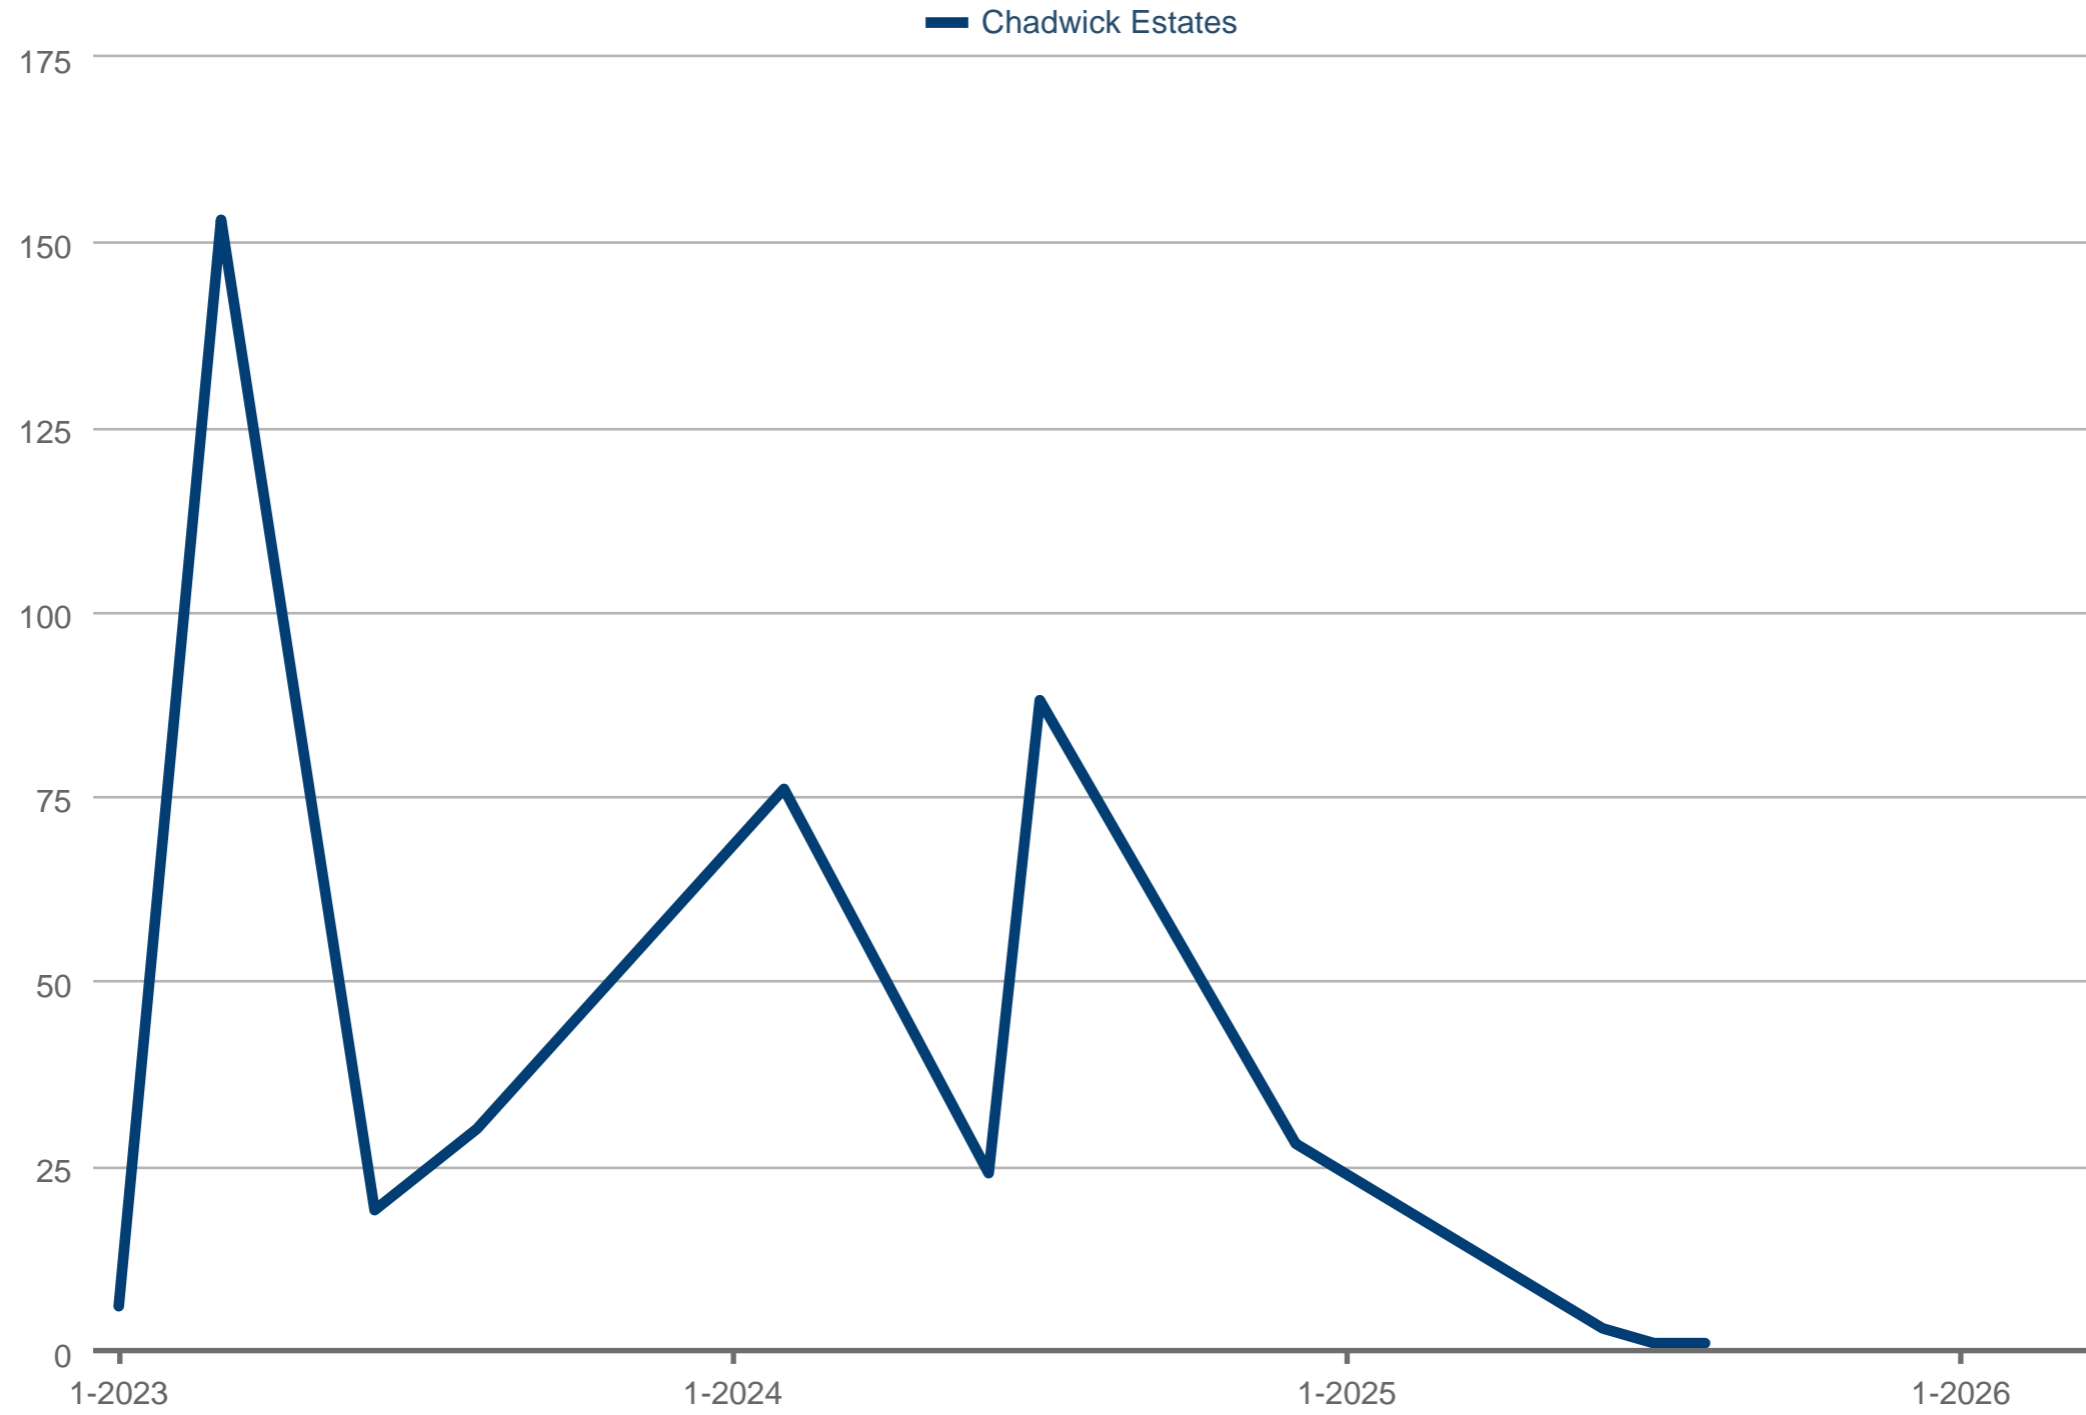

Average Days on Market

Chadwick Estates

Each data point is one month of activity. Data is from April 19, 2026.

All data from RMLS Alliance. InfoSparks © 2026 ShowingTime Plus, LLC.