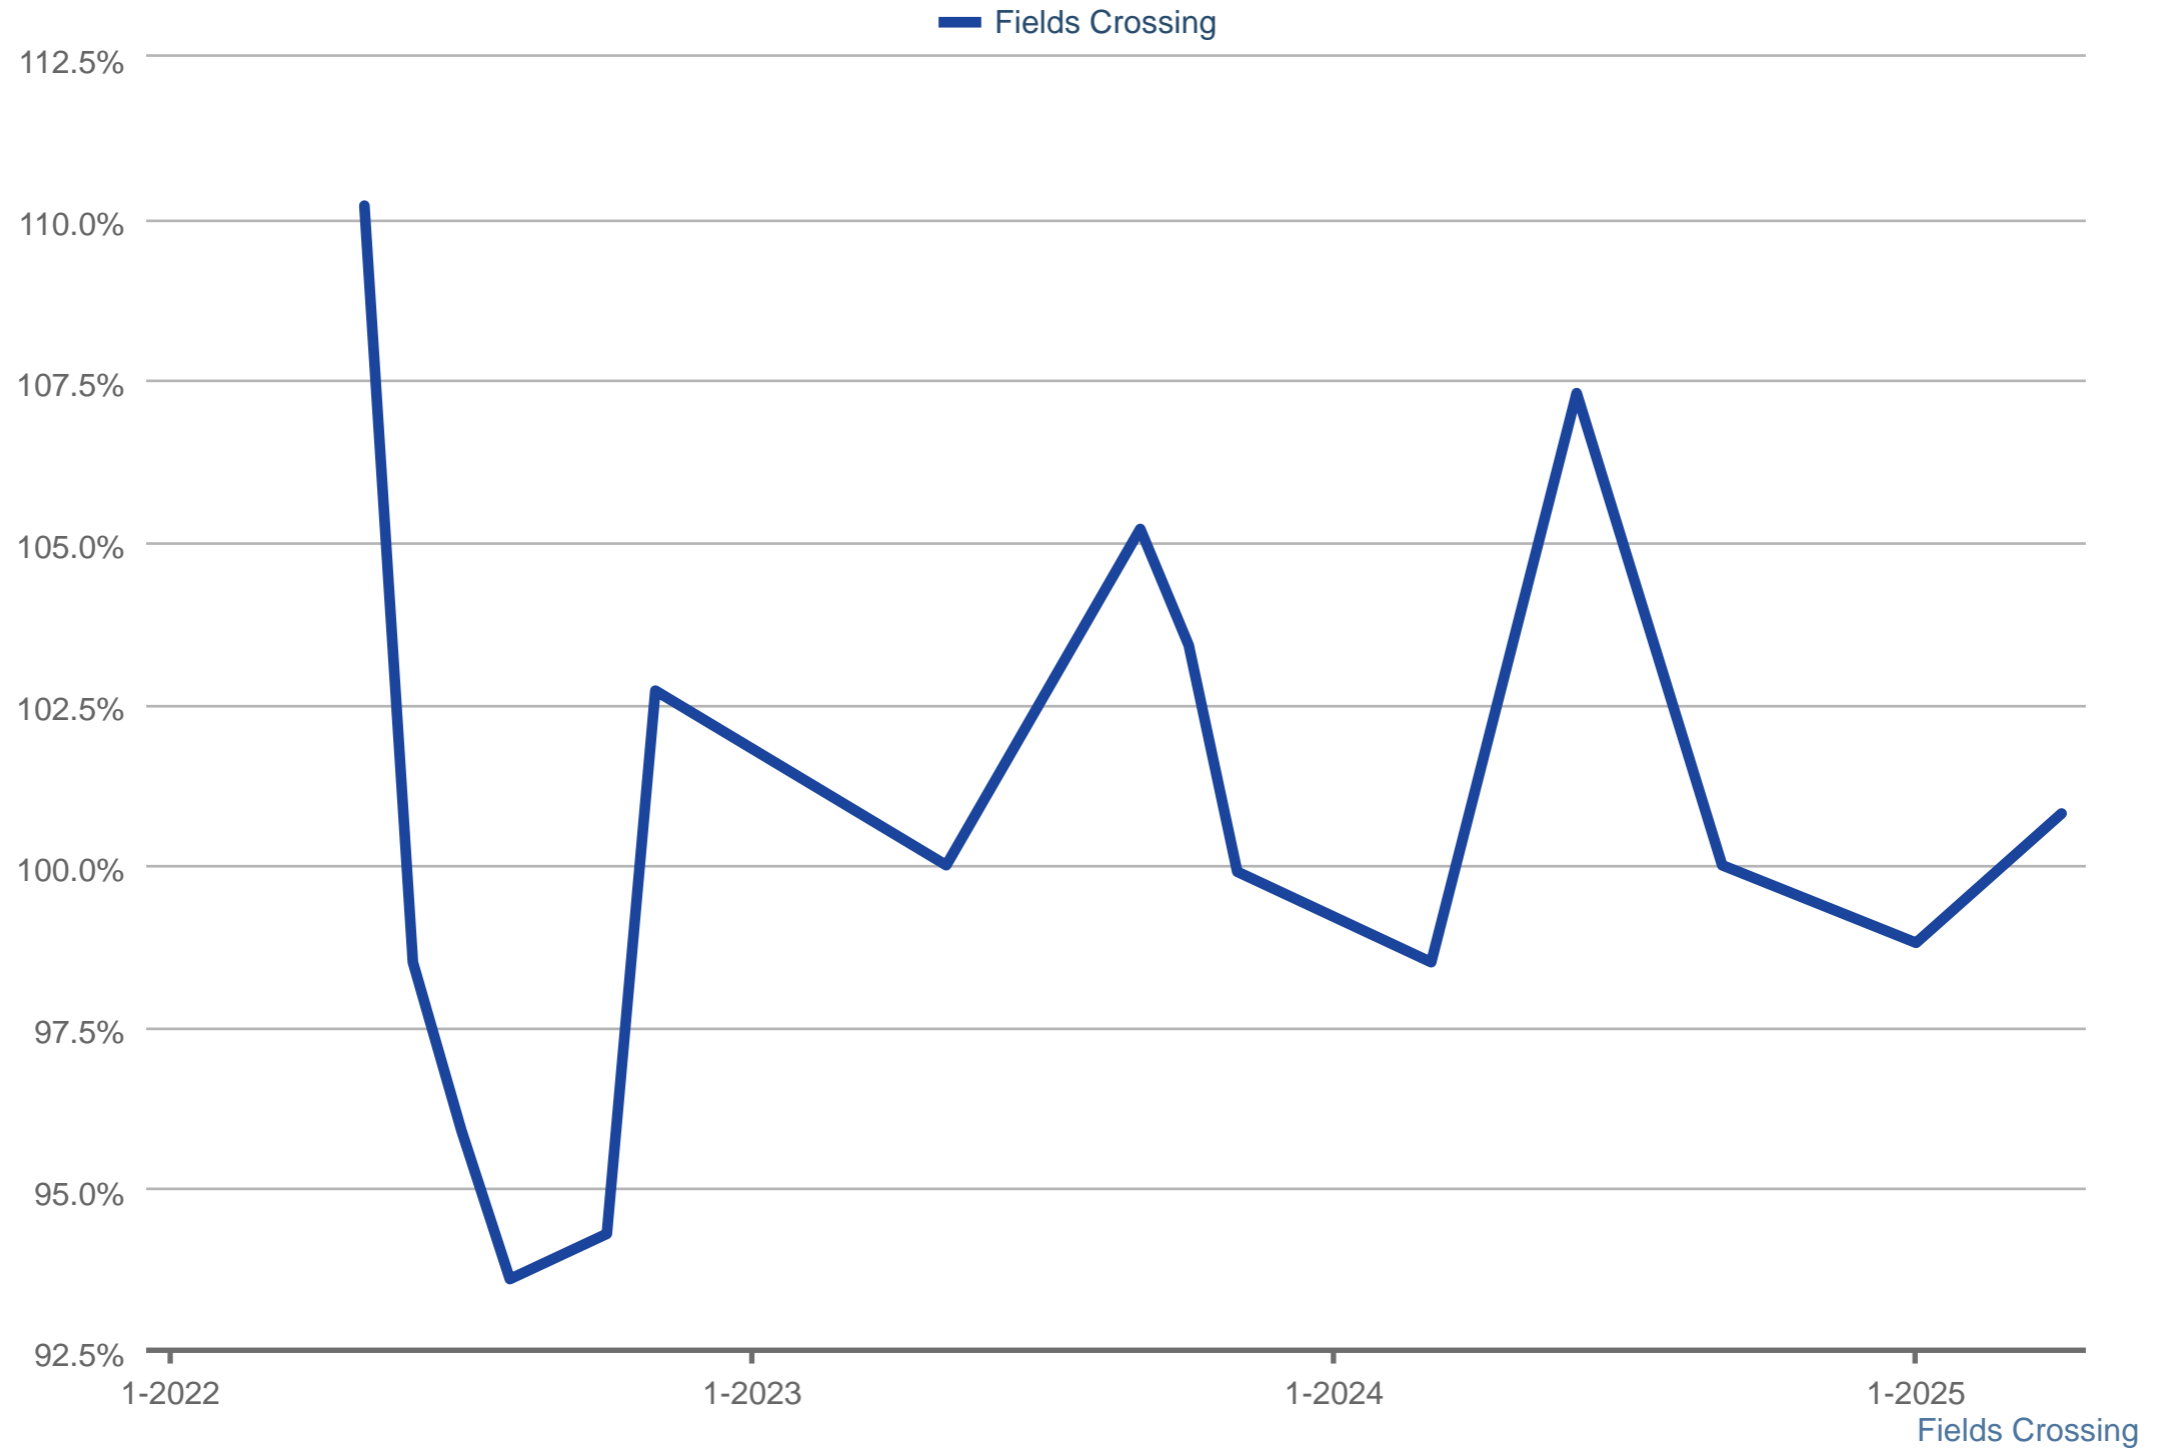

Average Percent of Last List Price

Each data point is one month of activity. Data is from May 17, 2025.