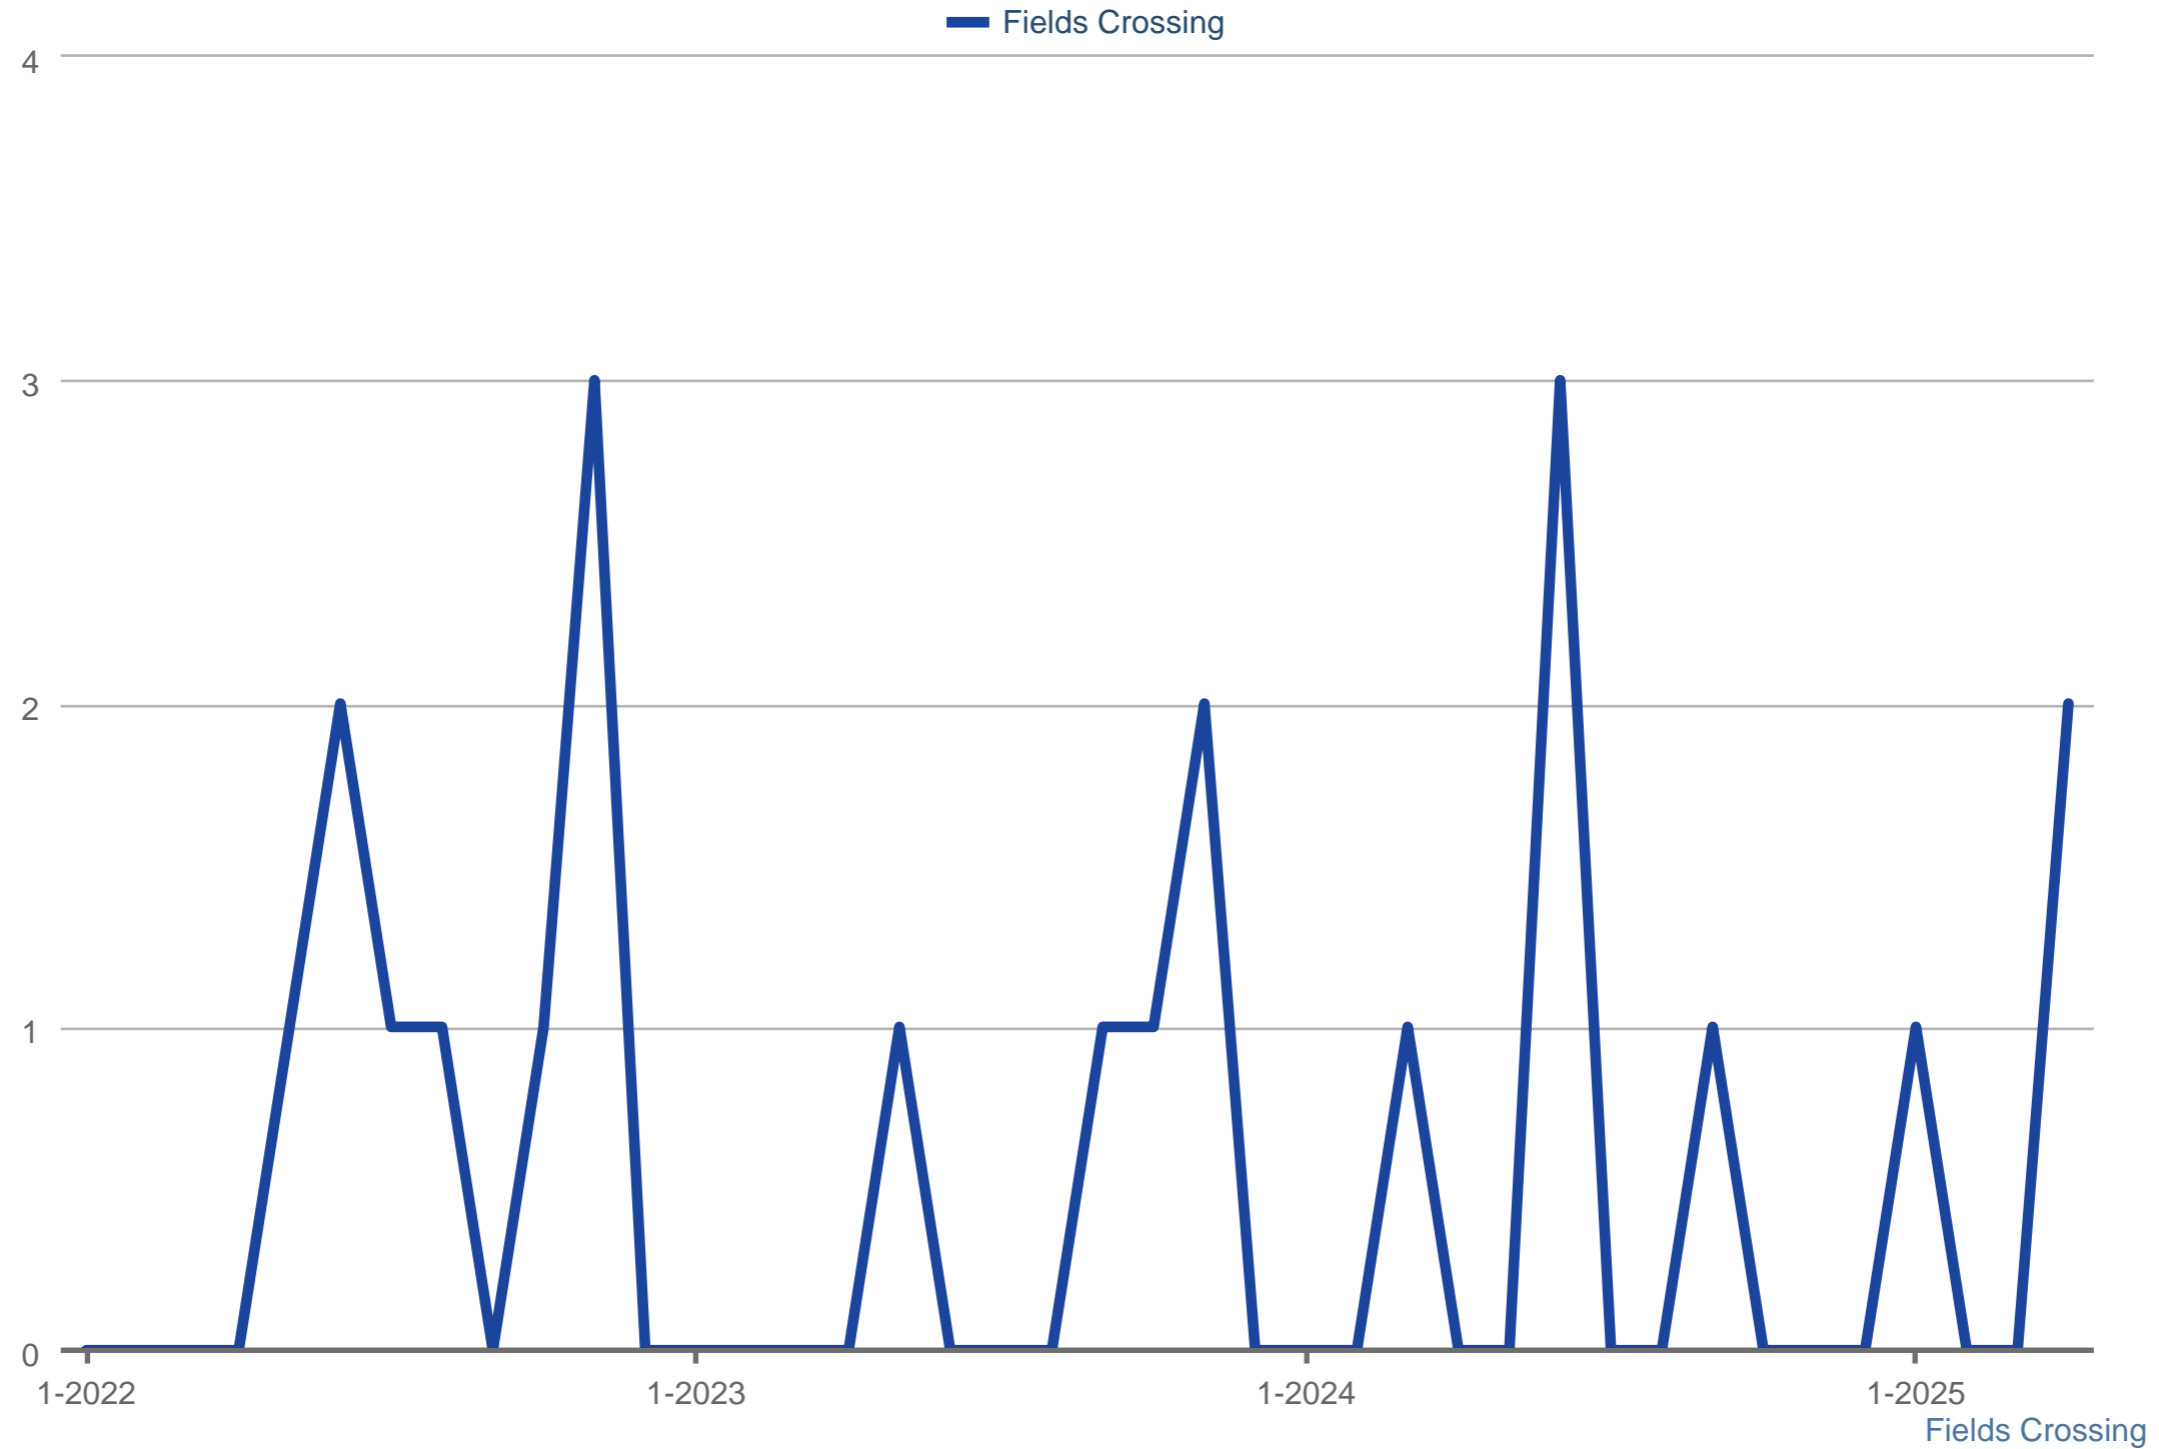

### Closed Sales

Each data point is one month of activity. Data is from May 17, 2025.