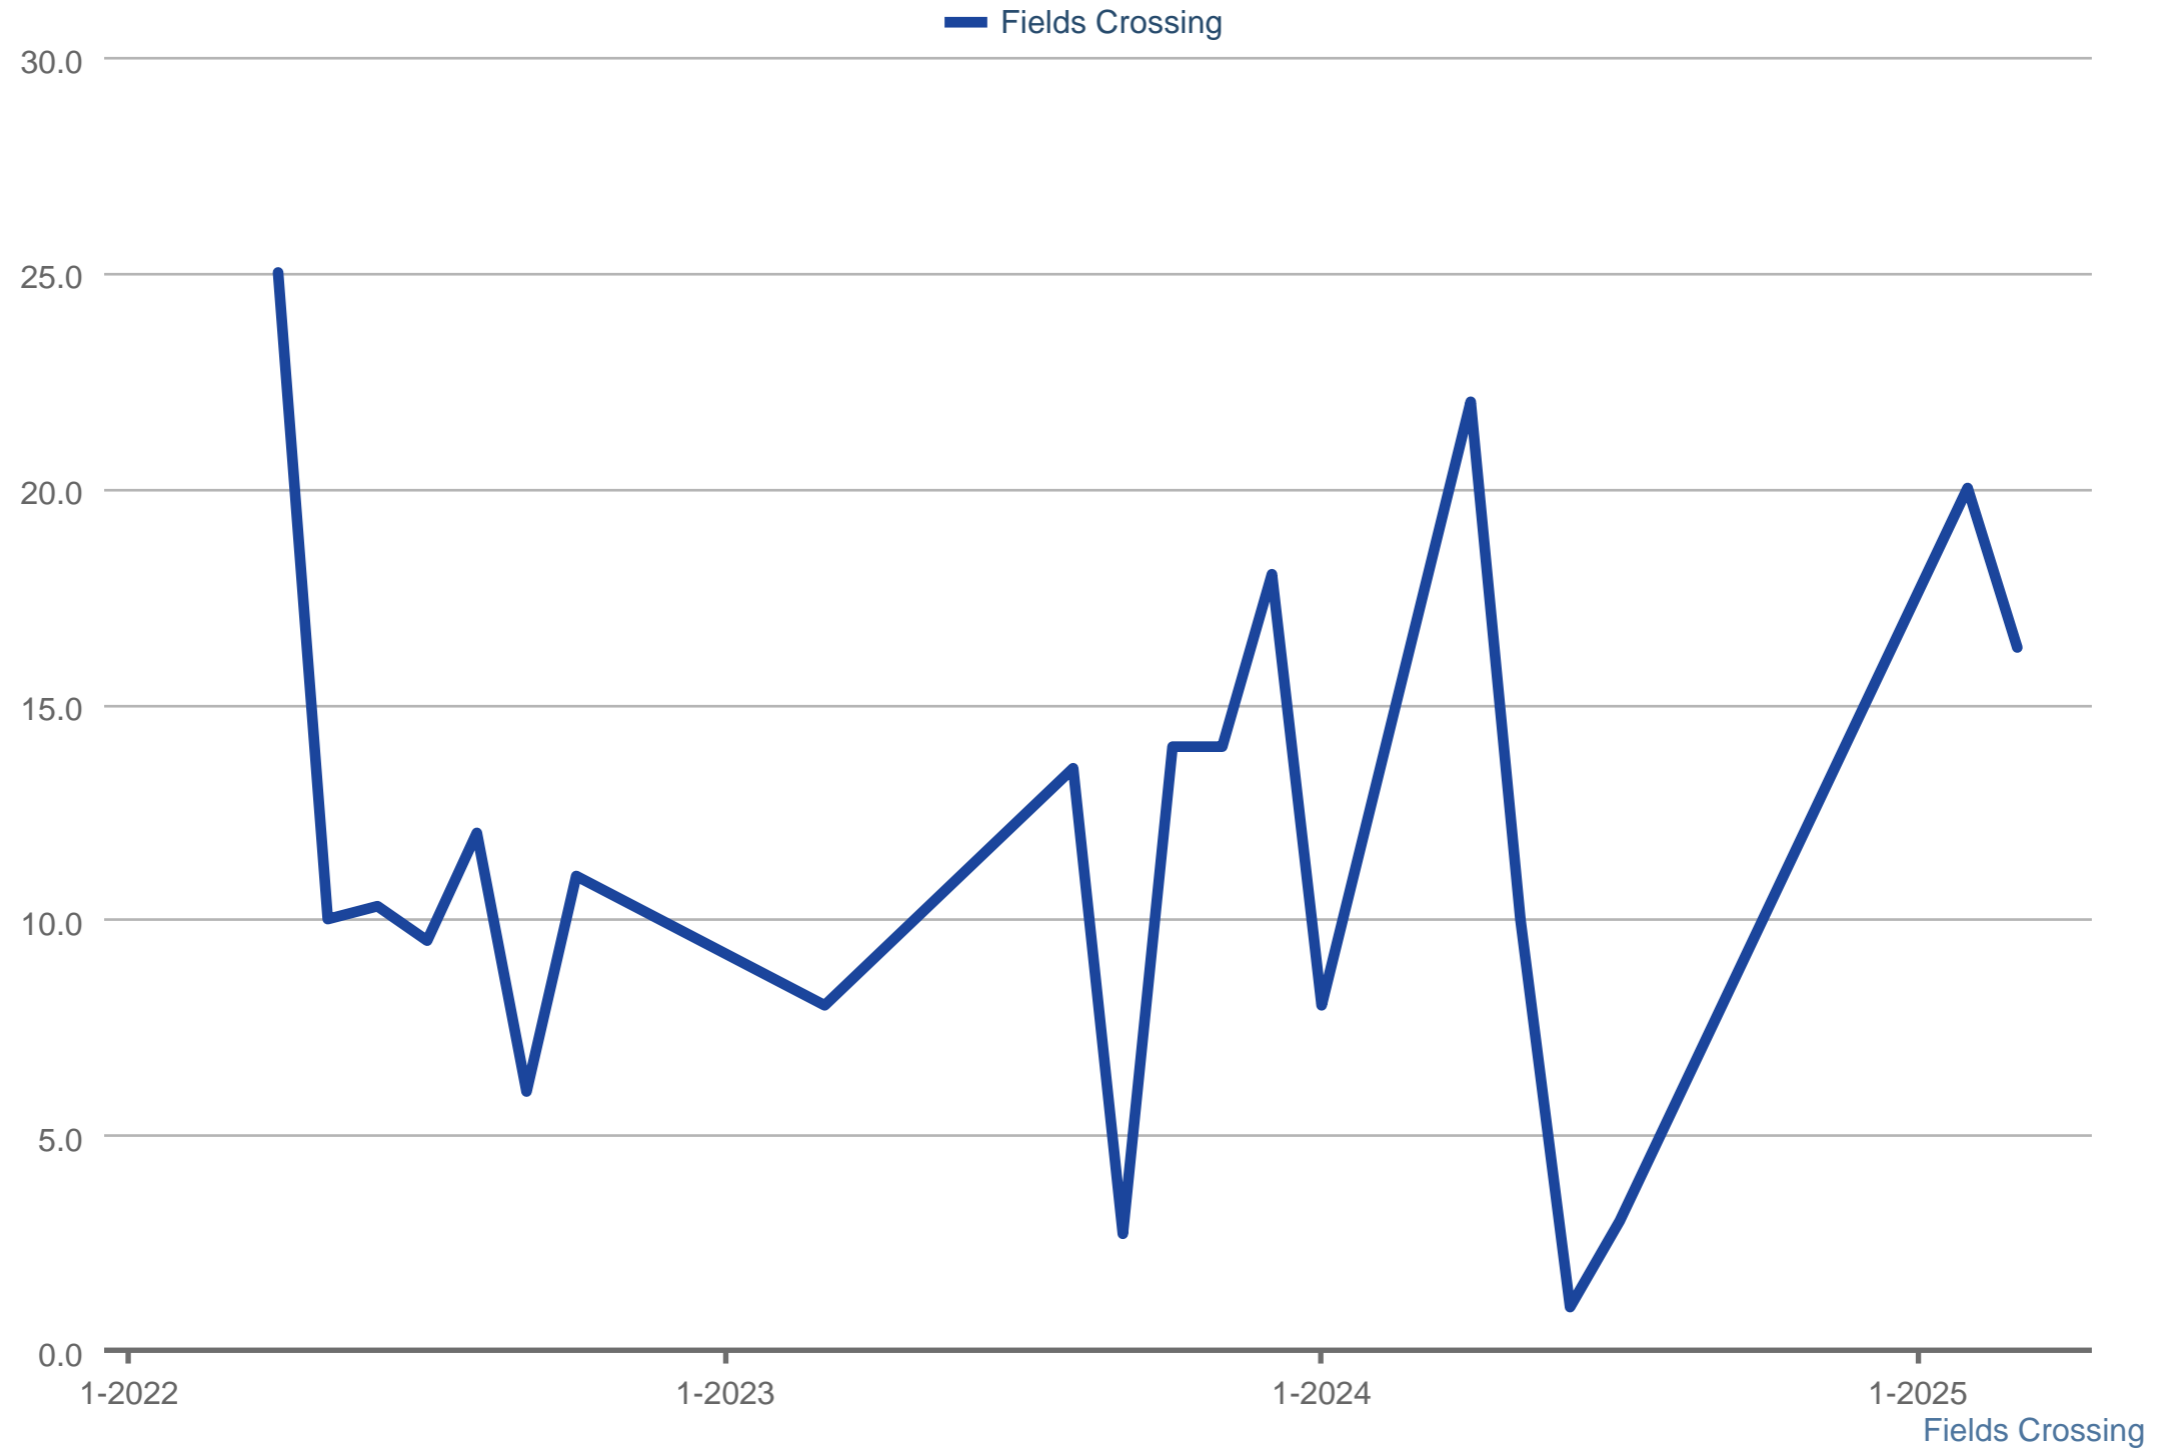

Showings Per Listing

Each data point is one month of activity. Data is from May 17, 2025.