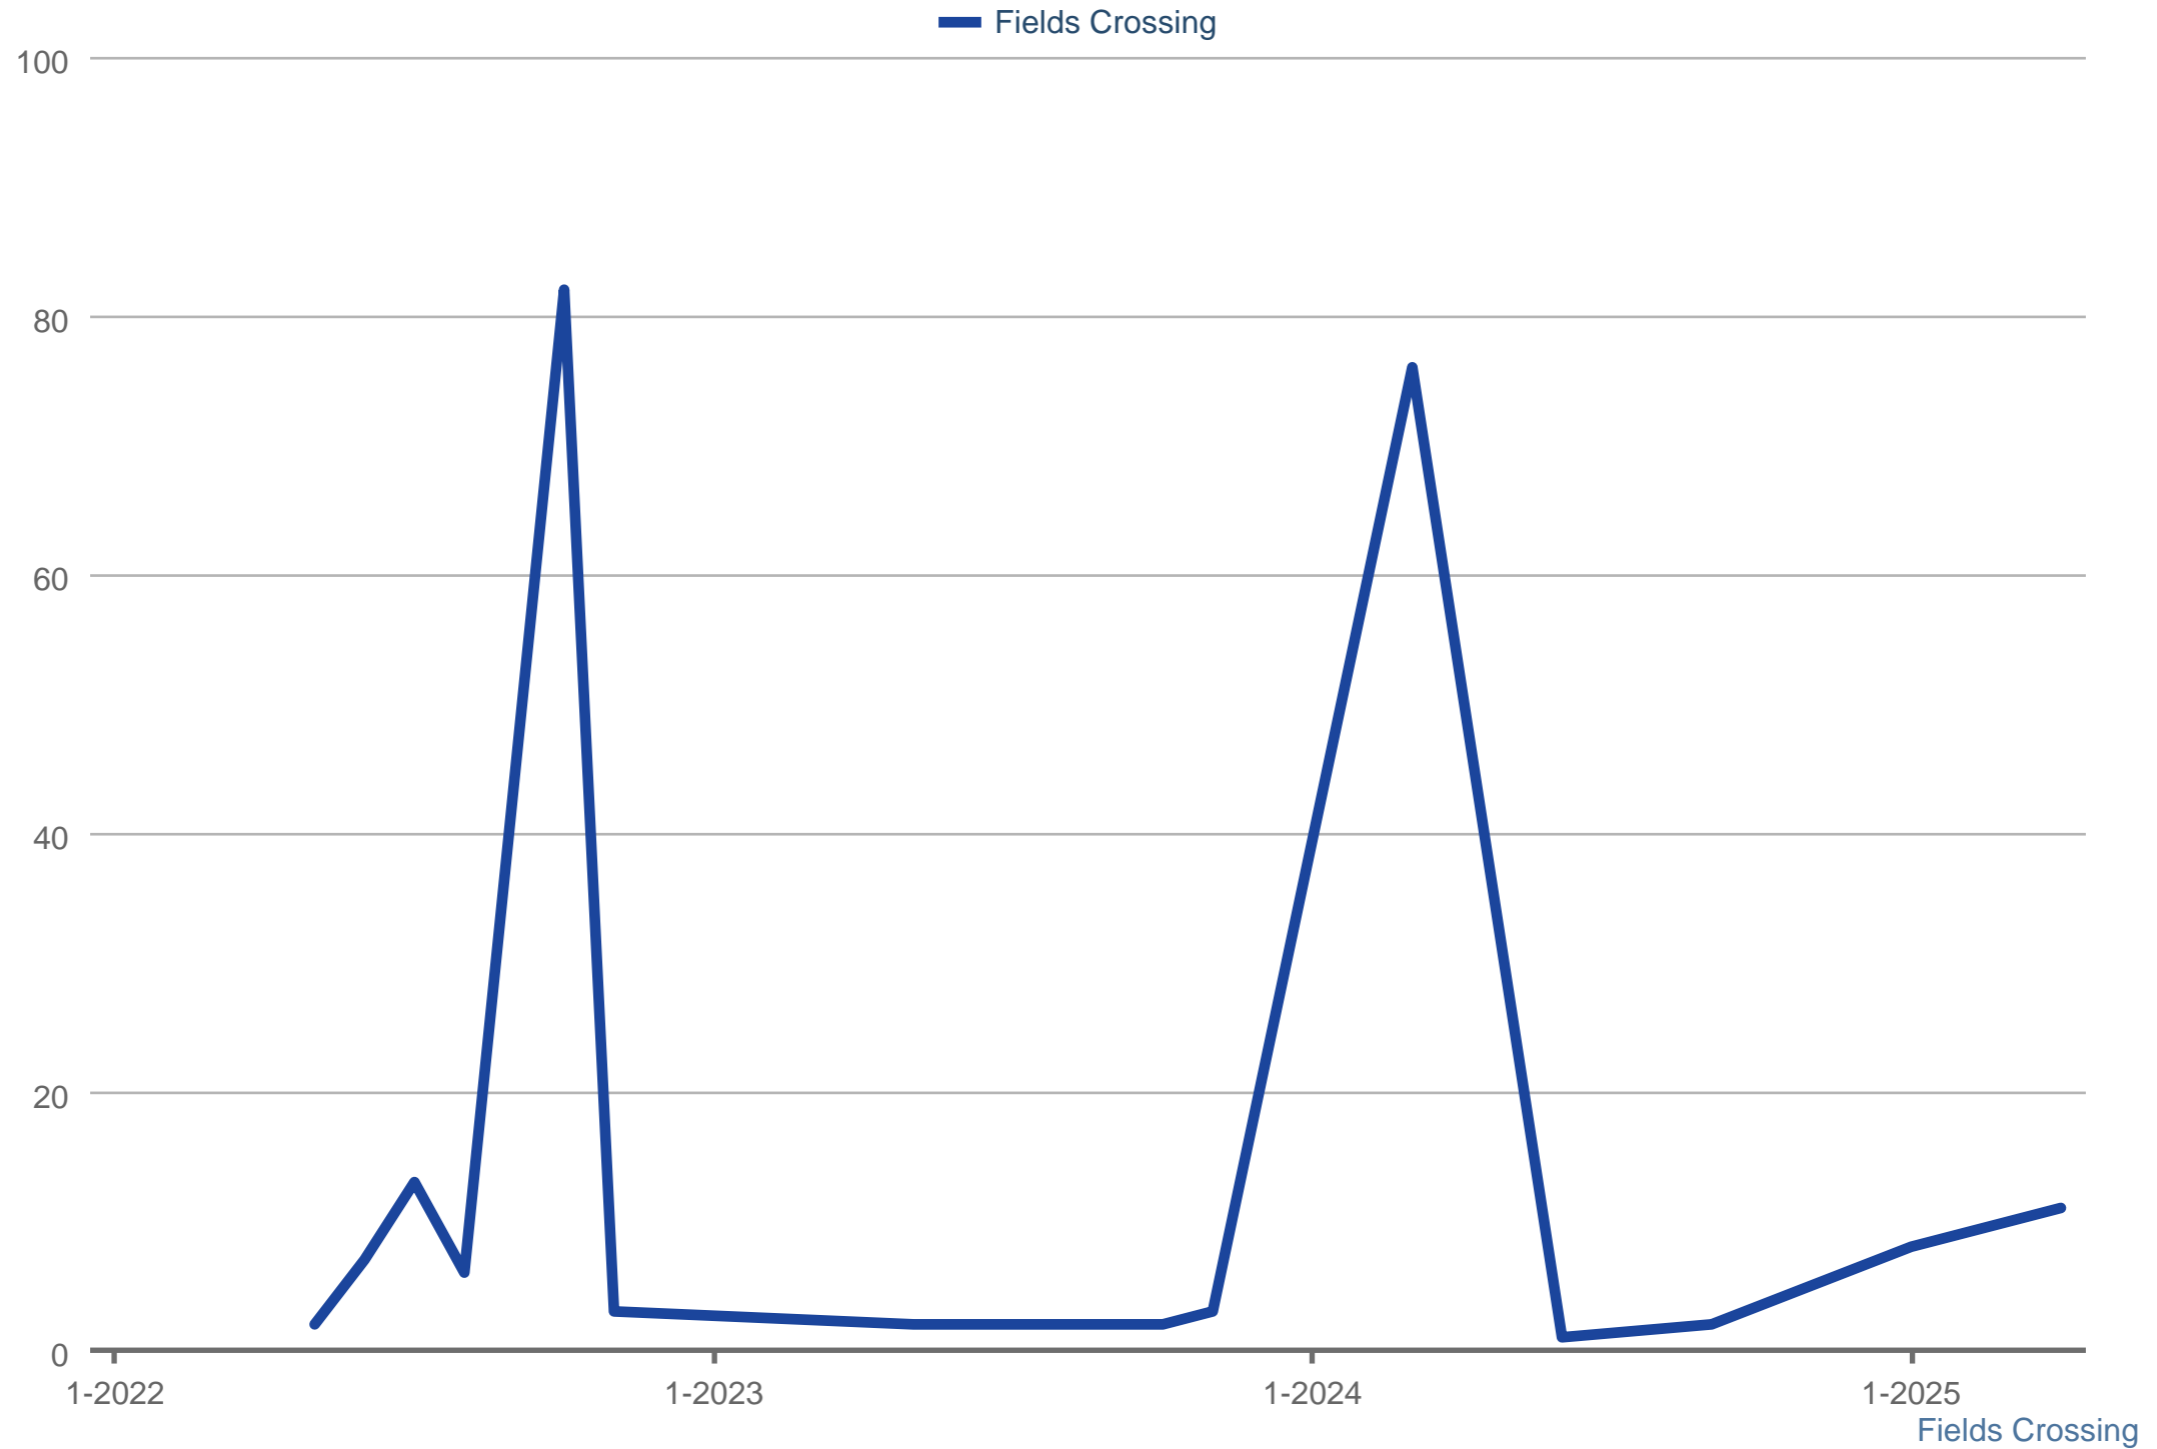

Average Days on Market

Each data point is one month of activity. Data is from May 17, 2025.