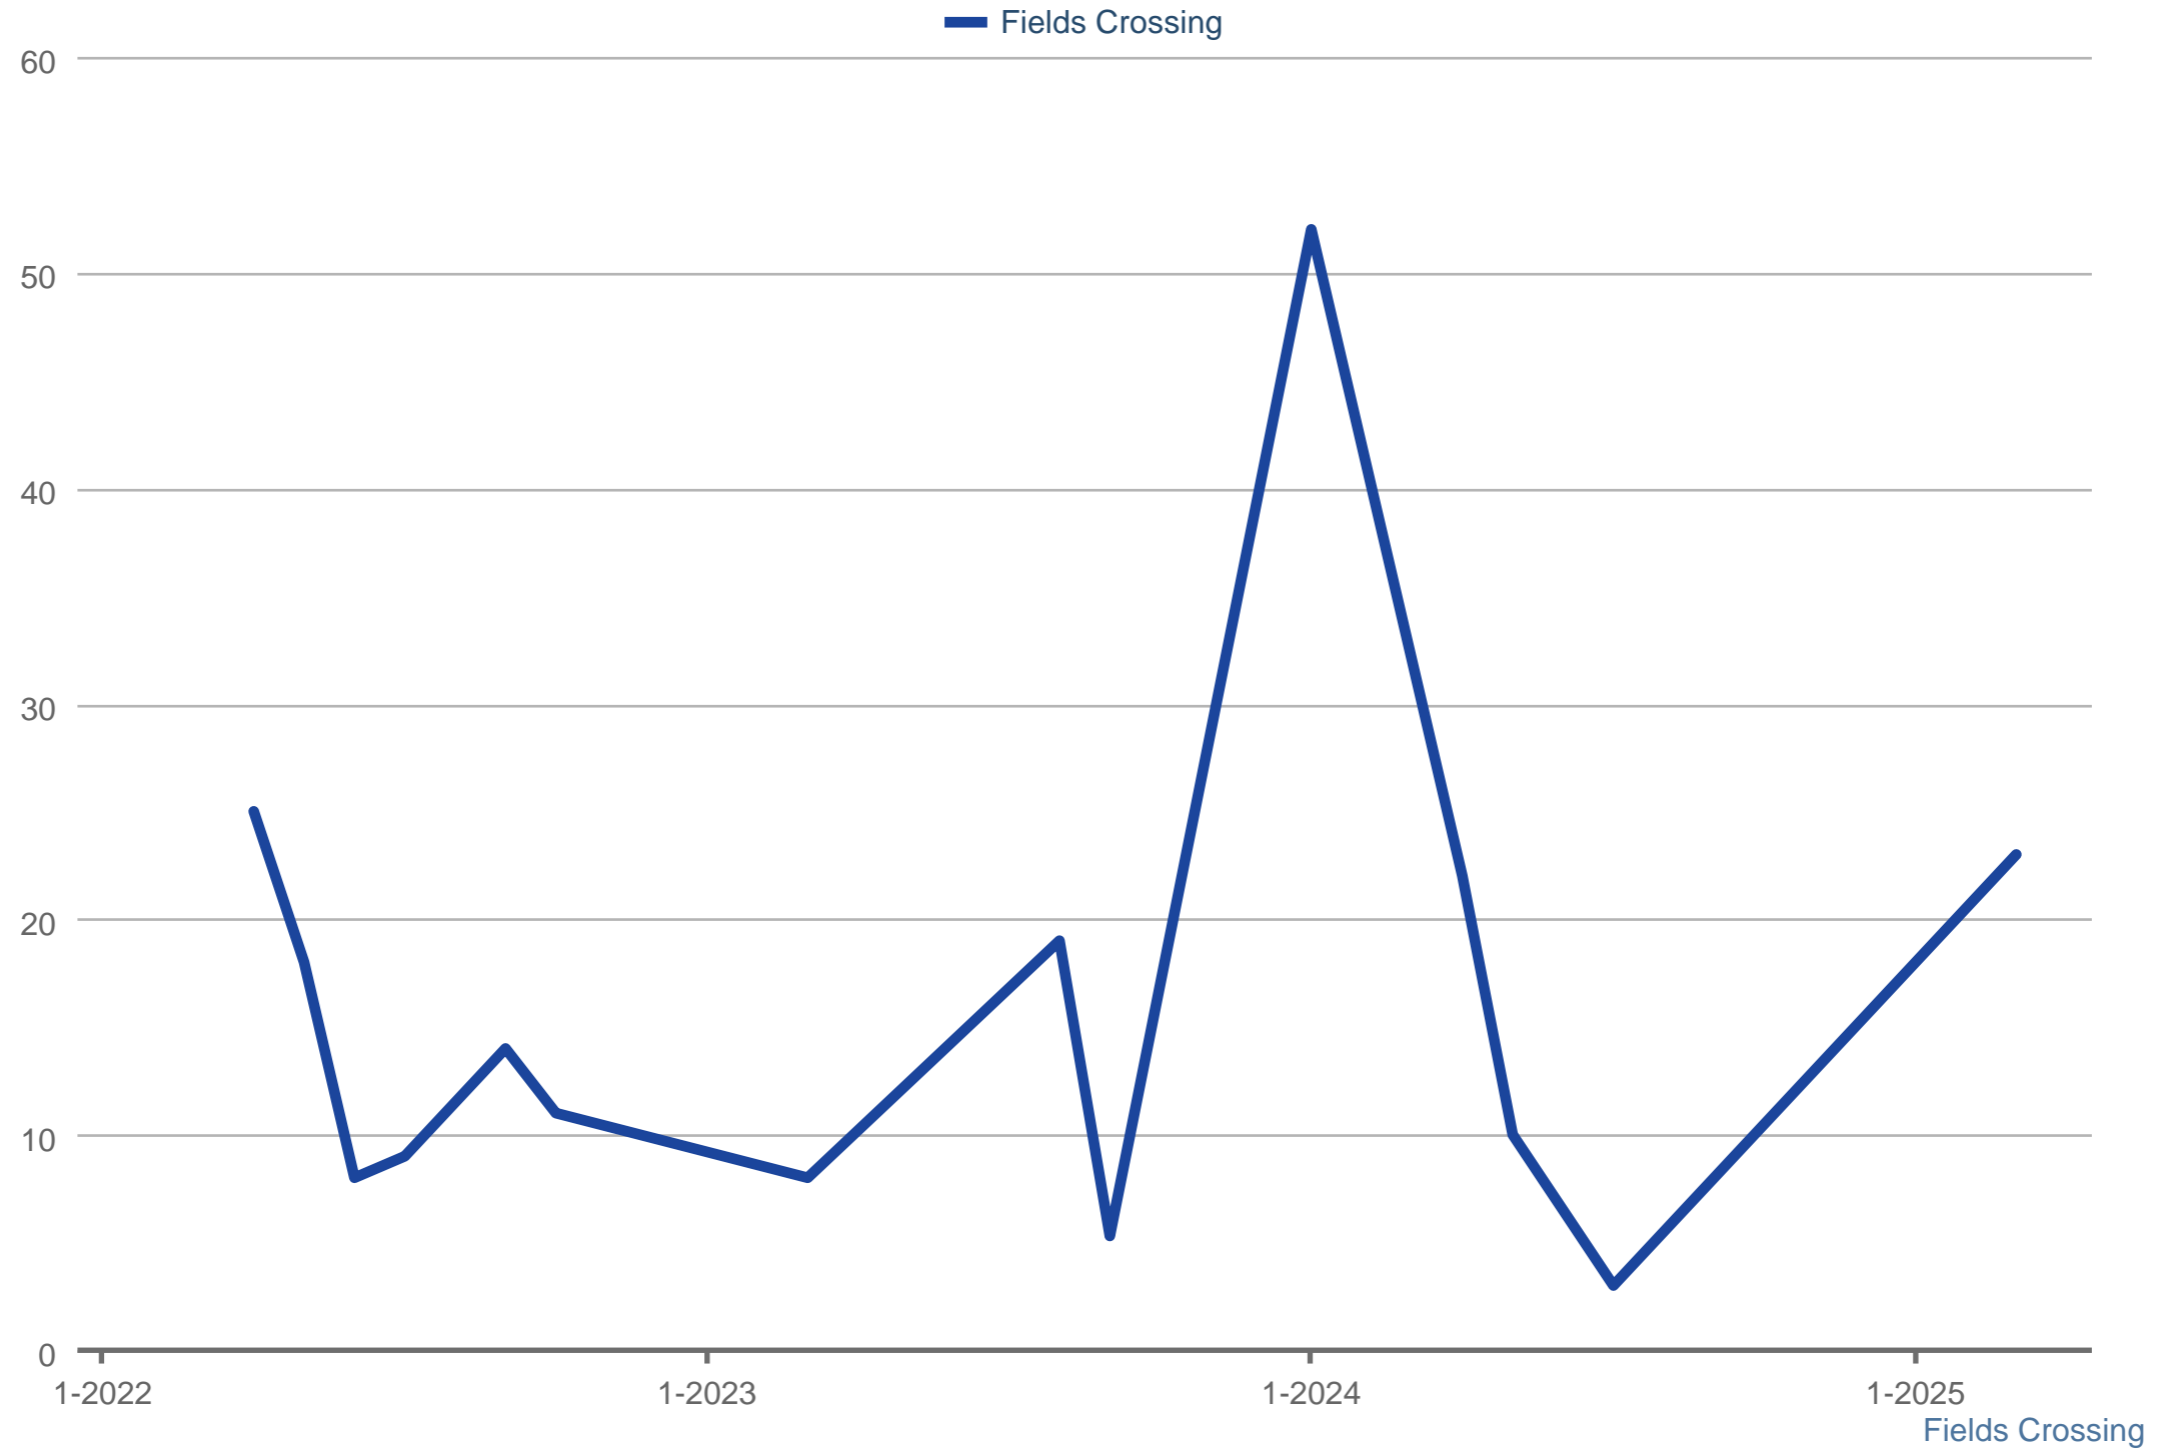

Average Showings to Pending

Each data point is one month of activity. Data is from May 17, 2025.