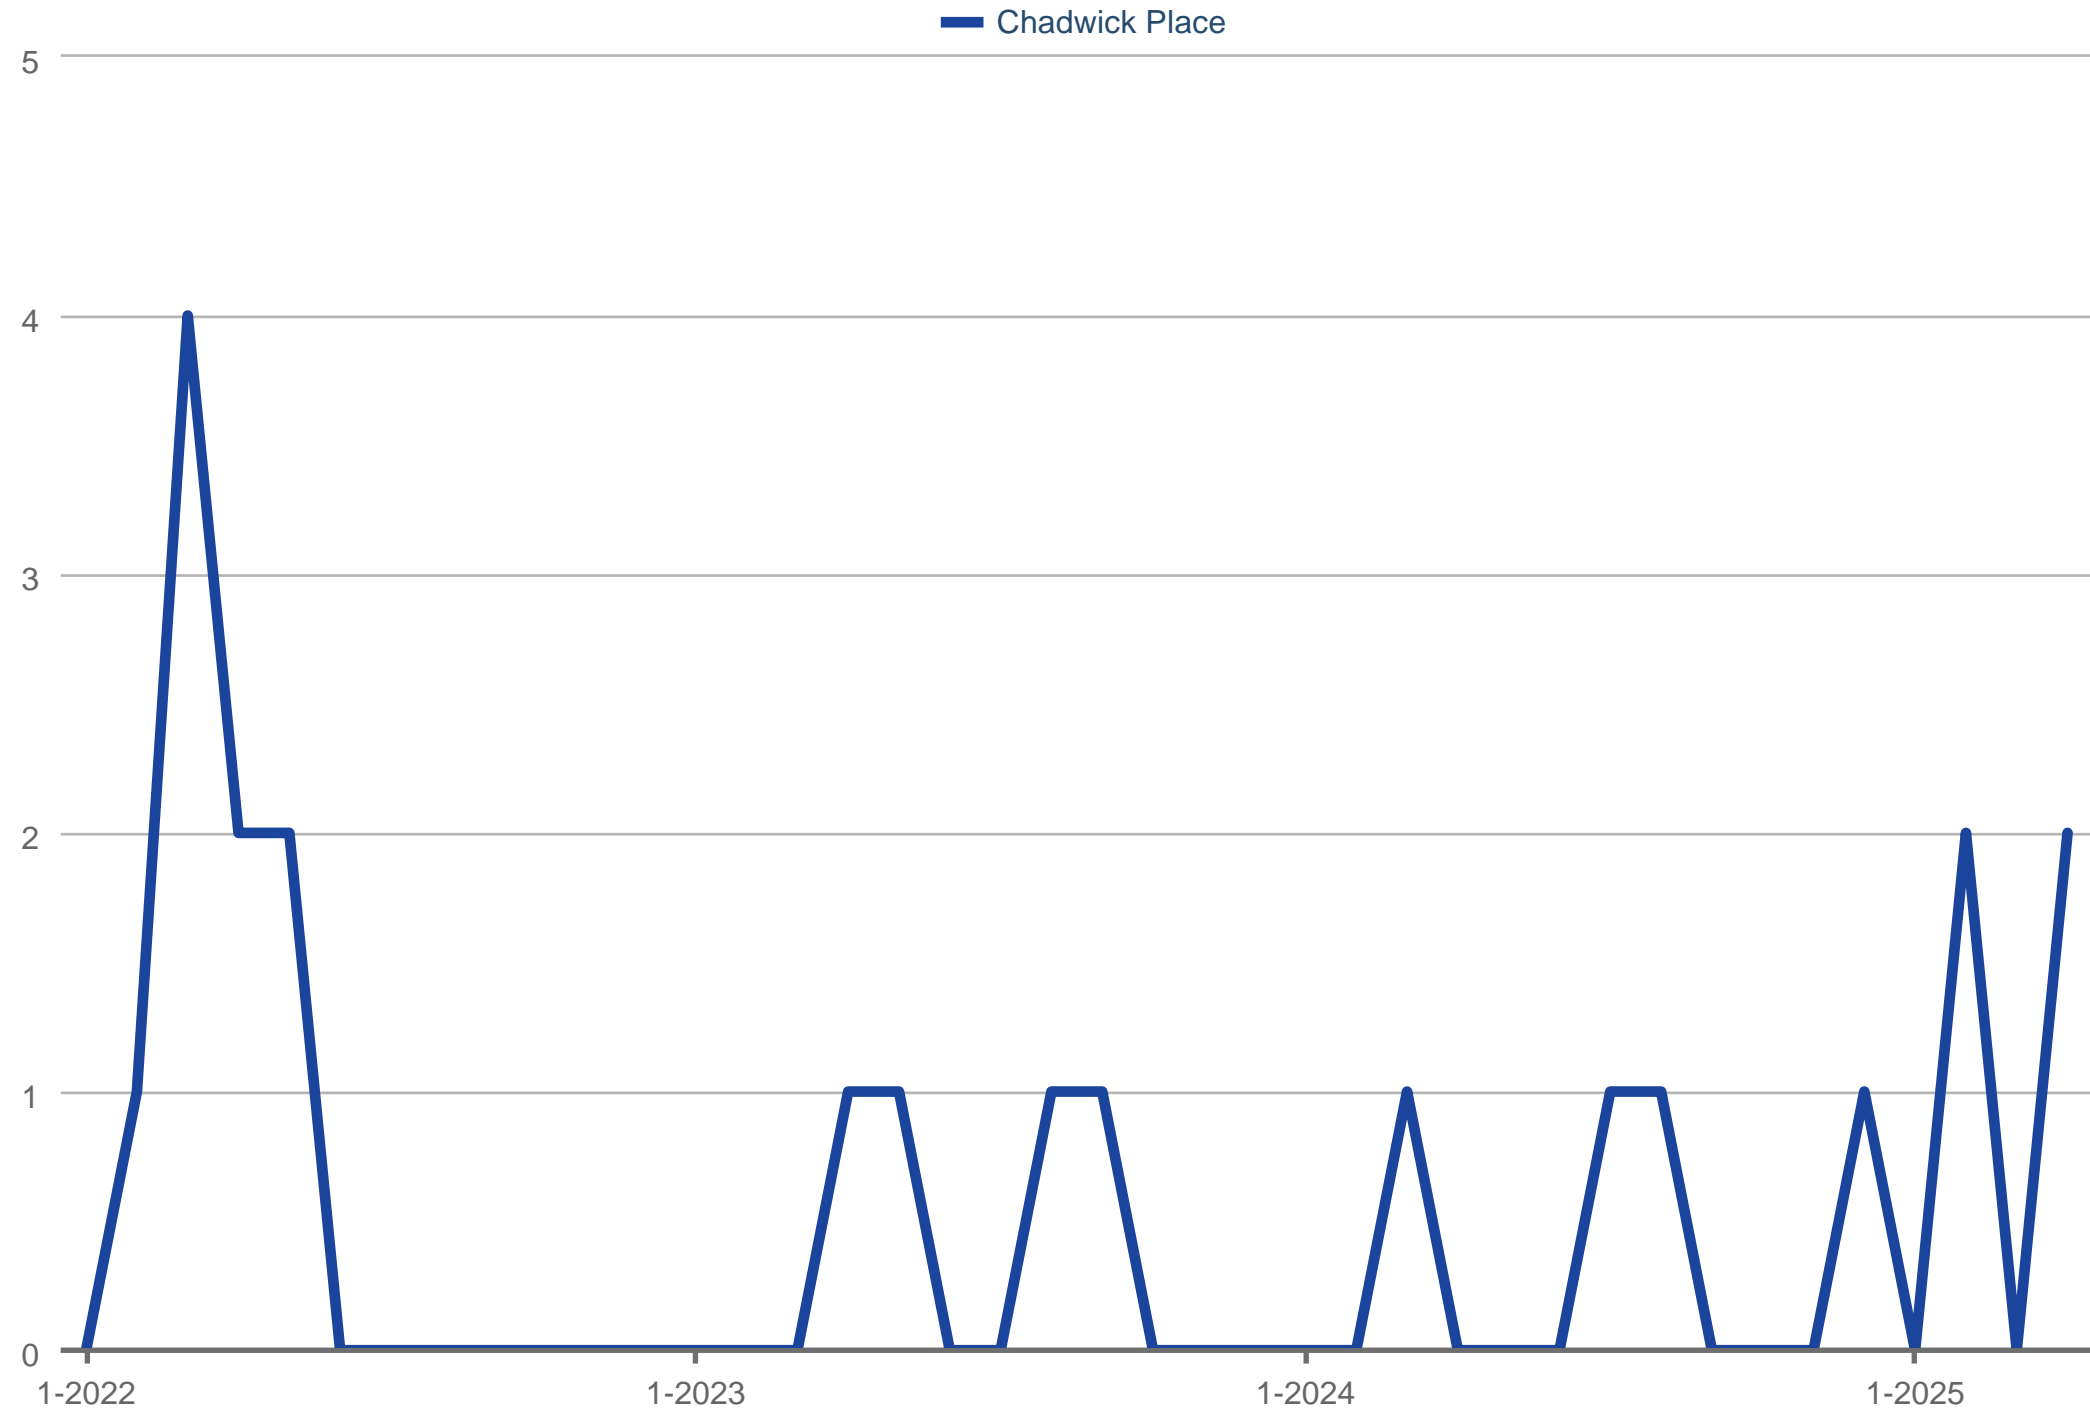

### New Listings

Chadwick Place  
Each data point is one month of activity. Data is from May 17, 2025.