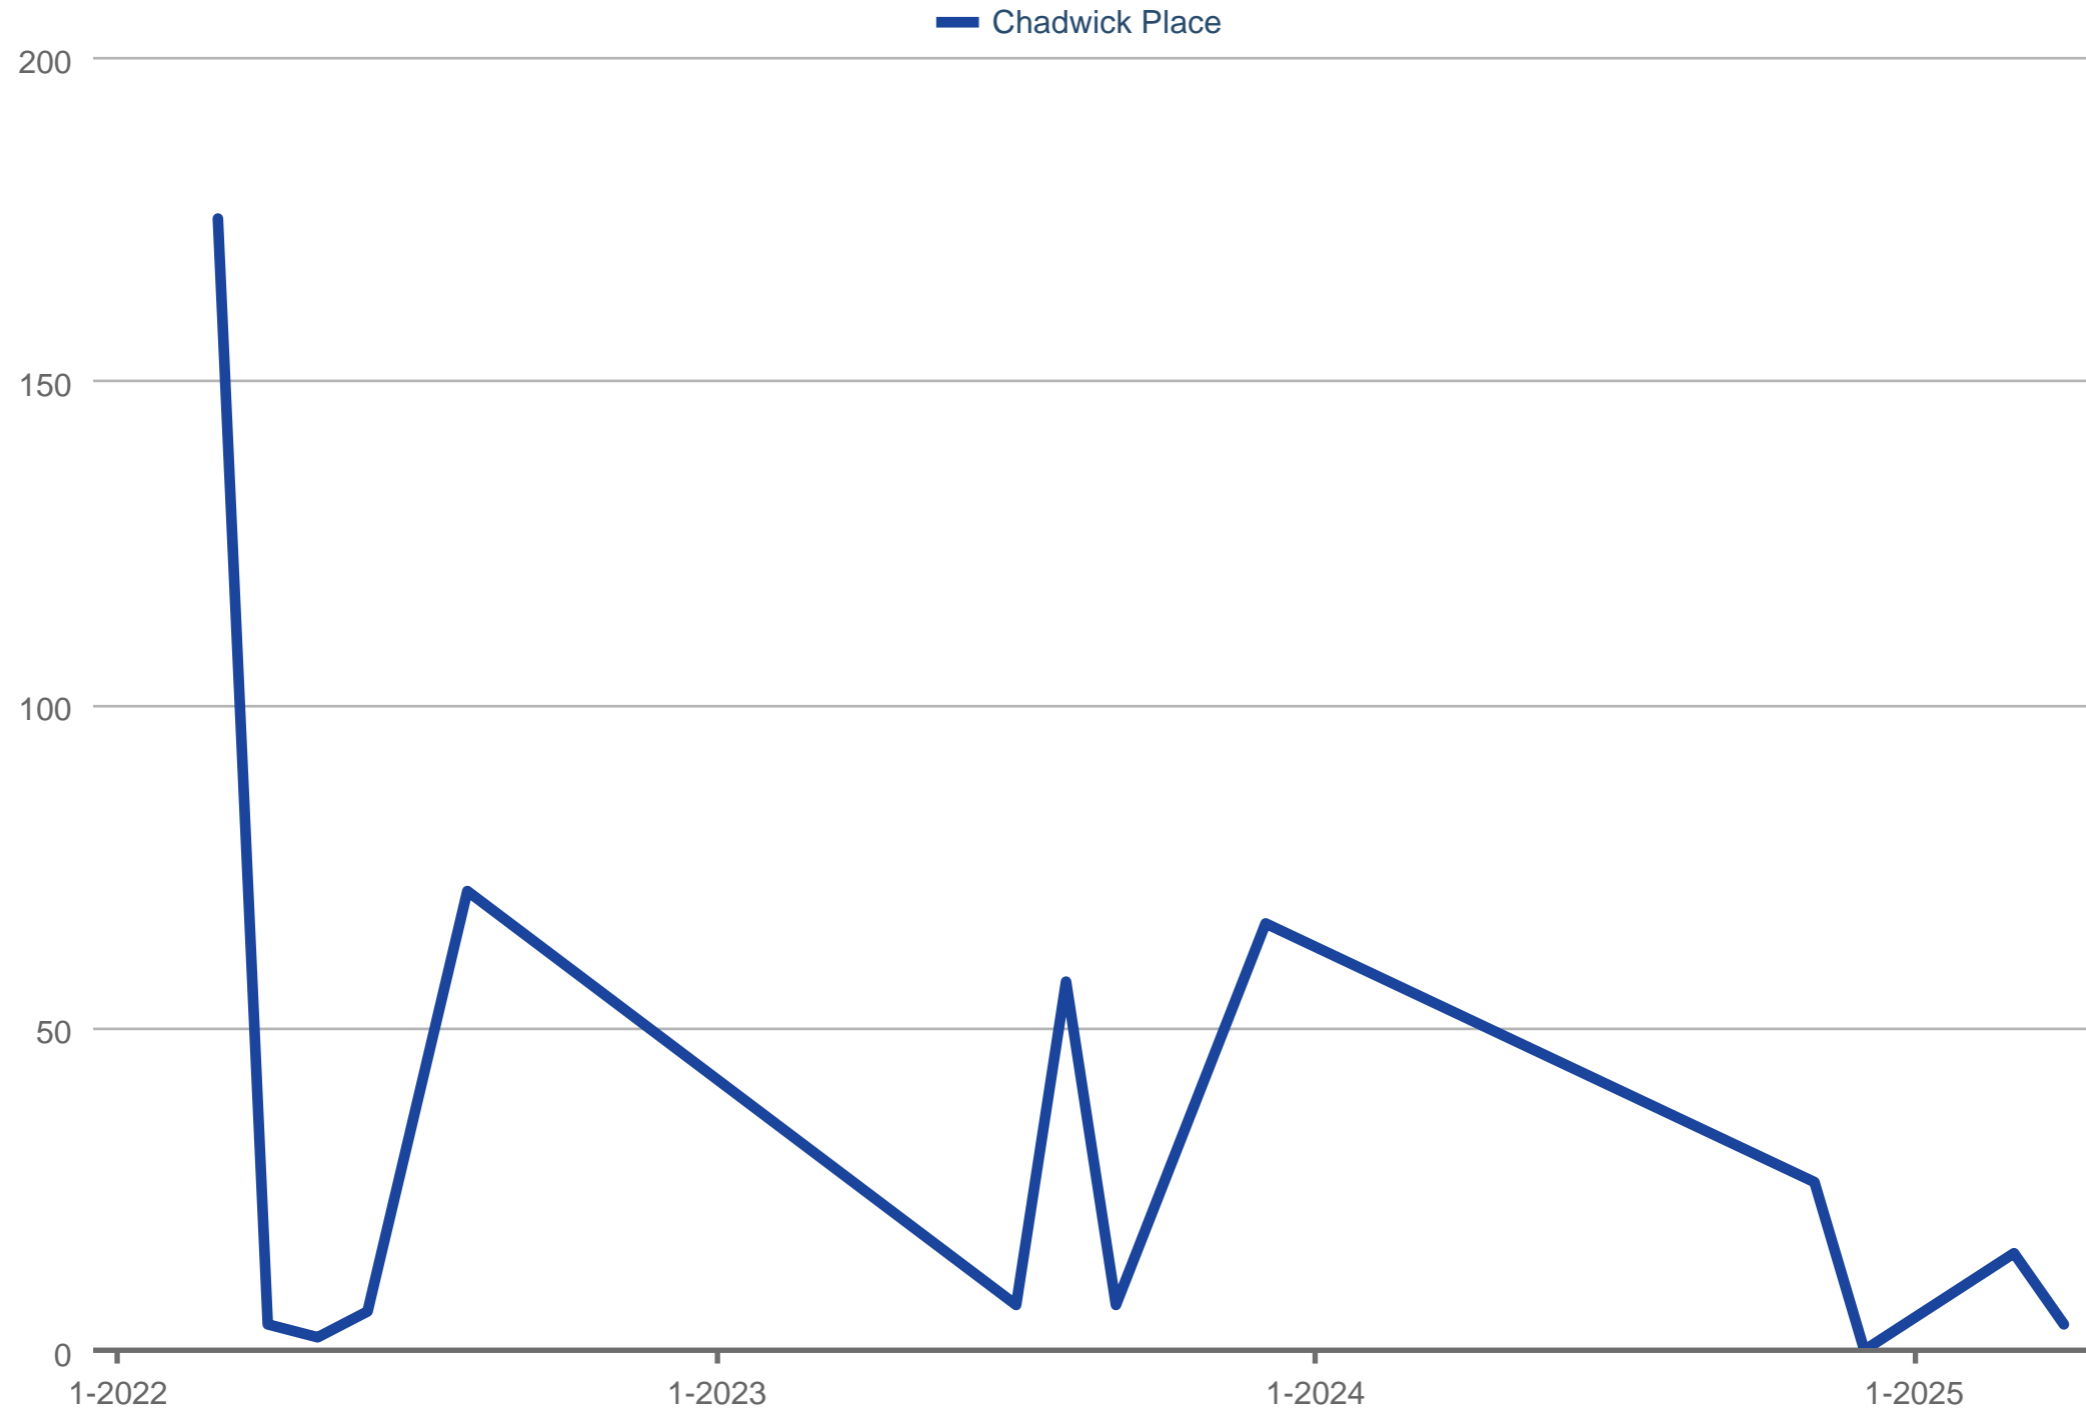

Average Days on Market

Chadwick Place
Each data point is one month of activity. Data is from May 17, 2025.