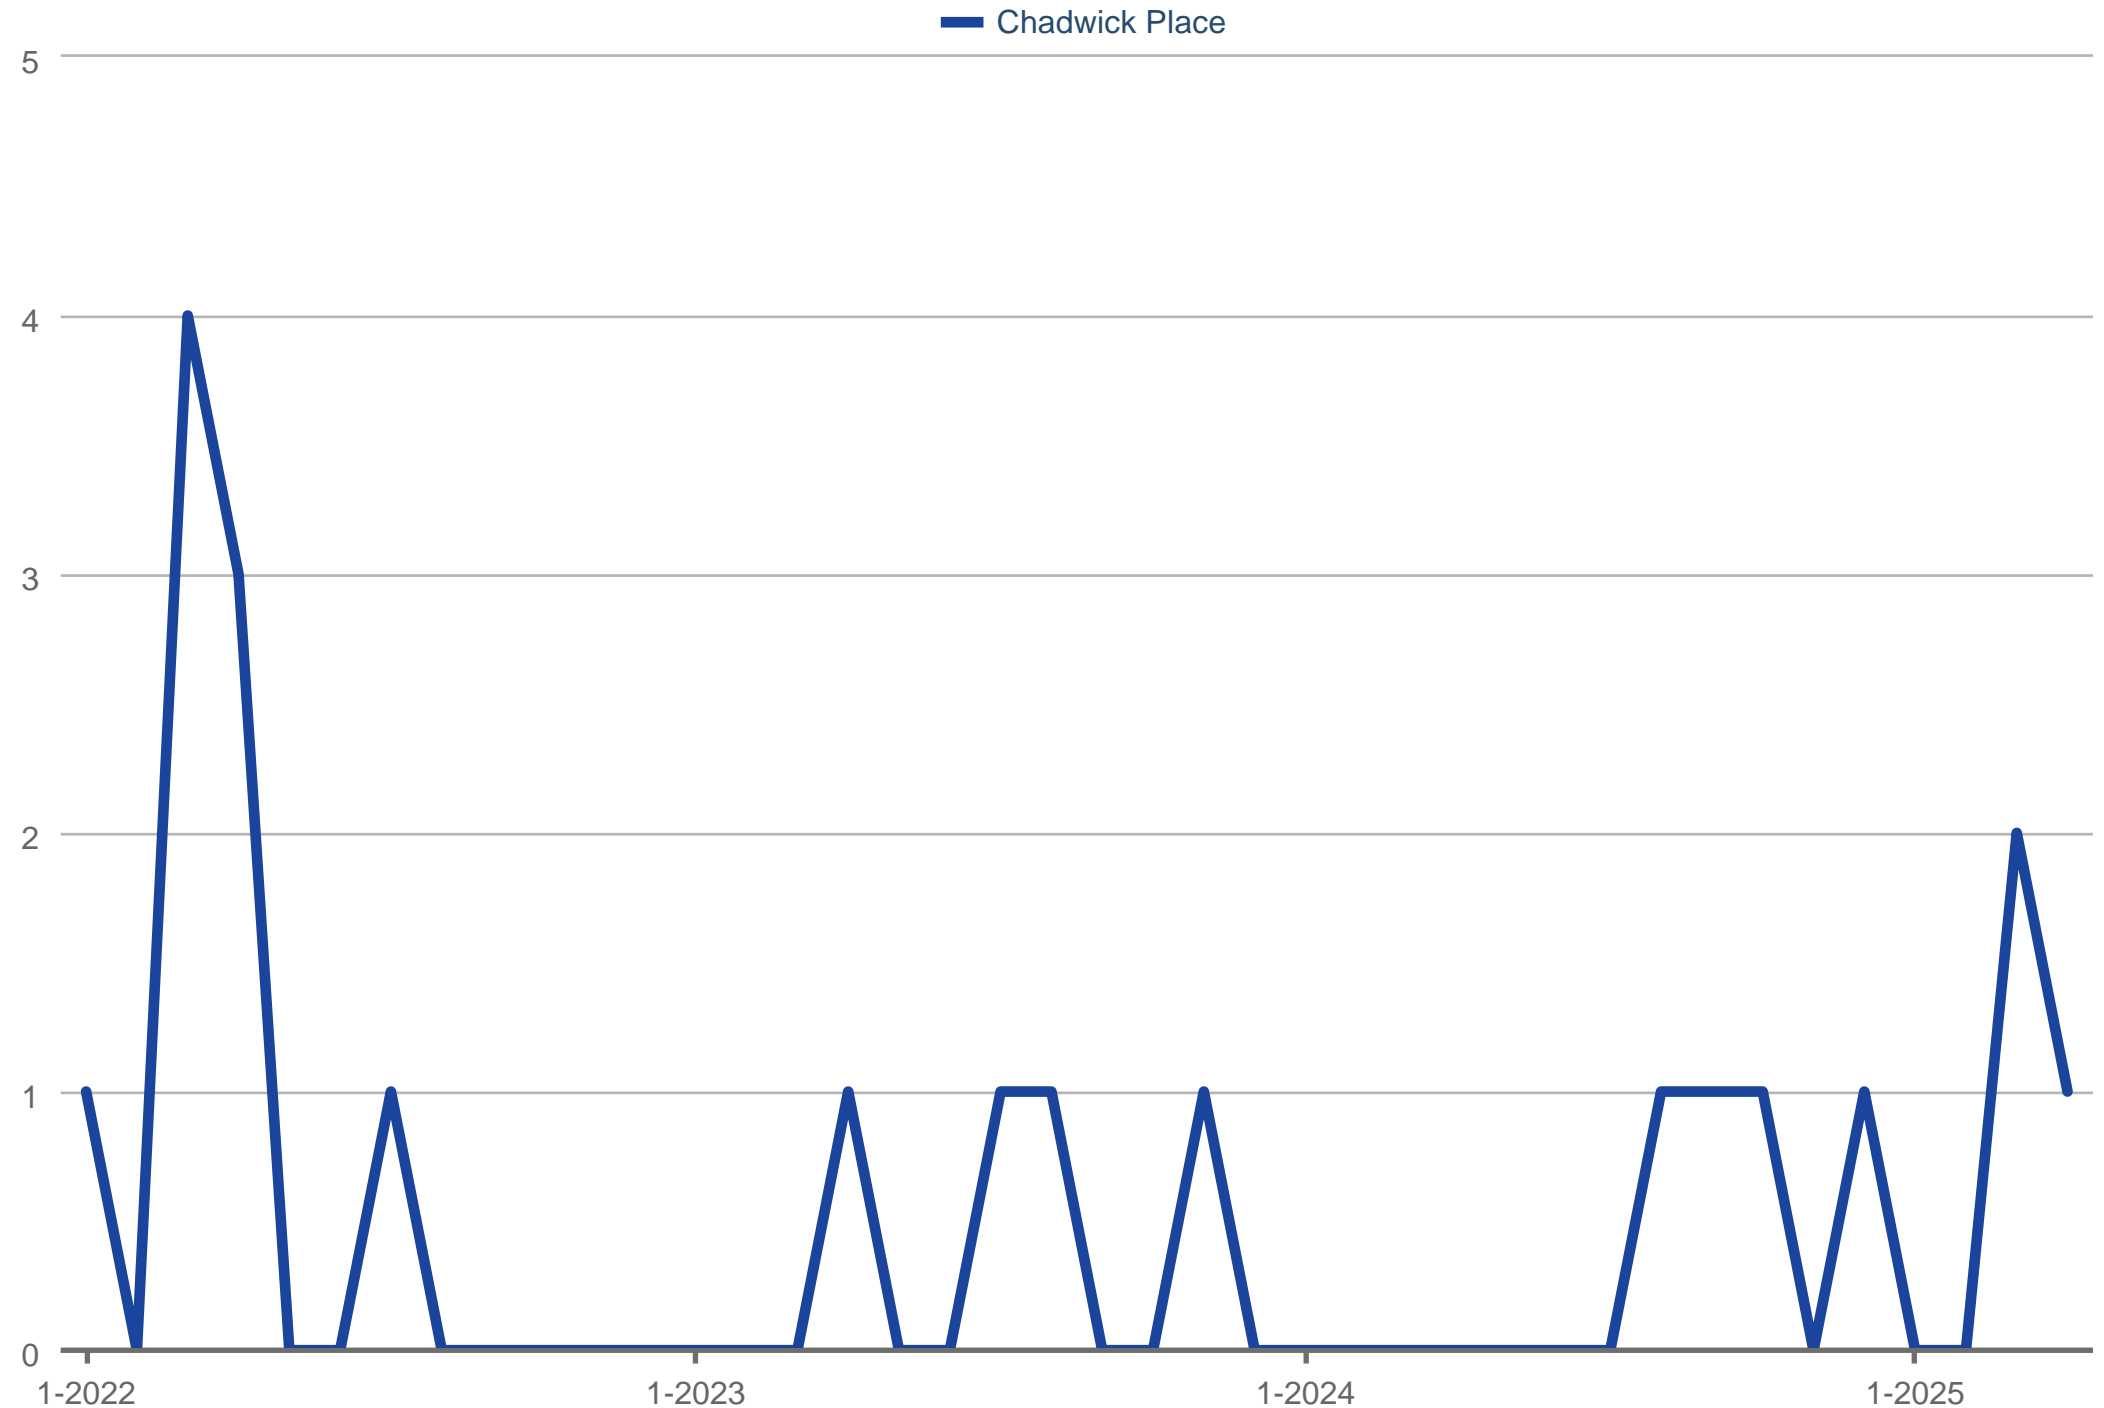

Pending Sales

Chadwick Place

Each data point is one month of activity. Data is from May 17, 2025.