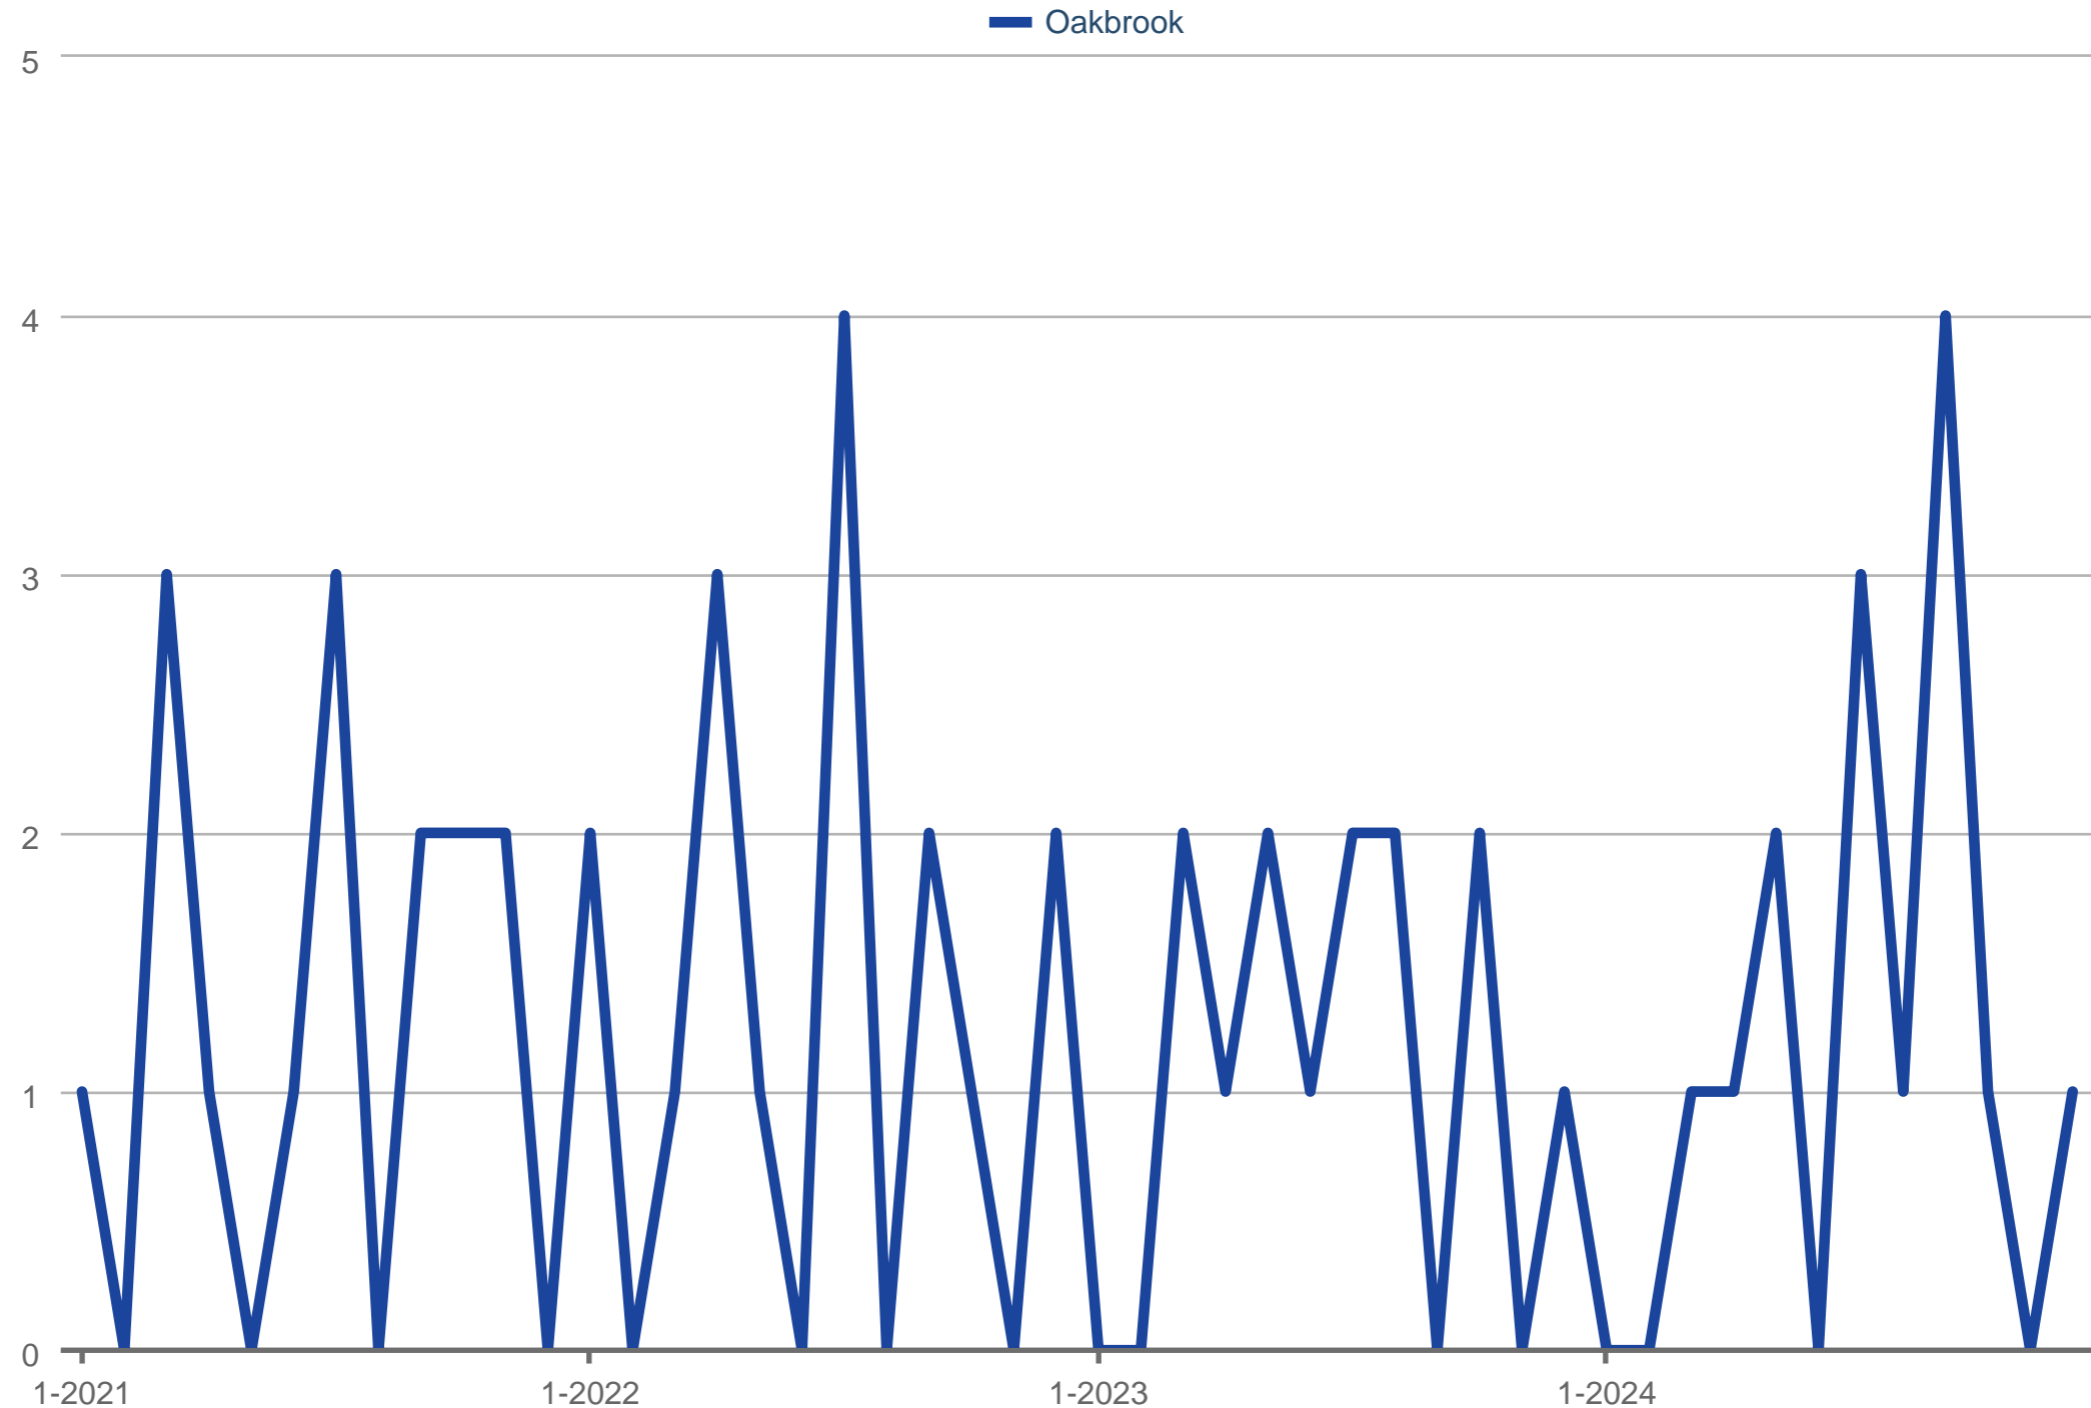

Closed Sales

Oakbrook

Each data point is one month of activity. Data is from January 24, 2025.