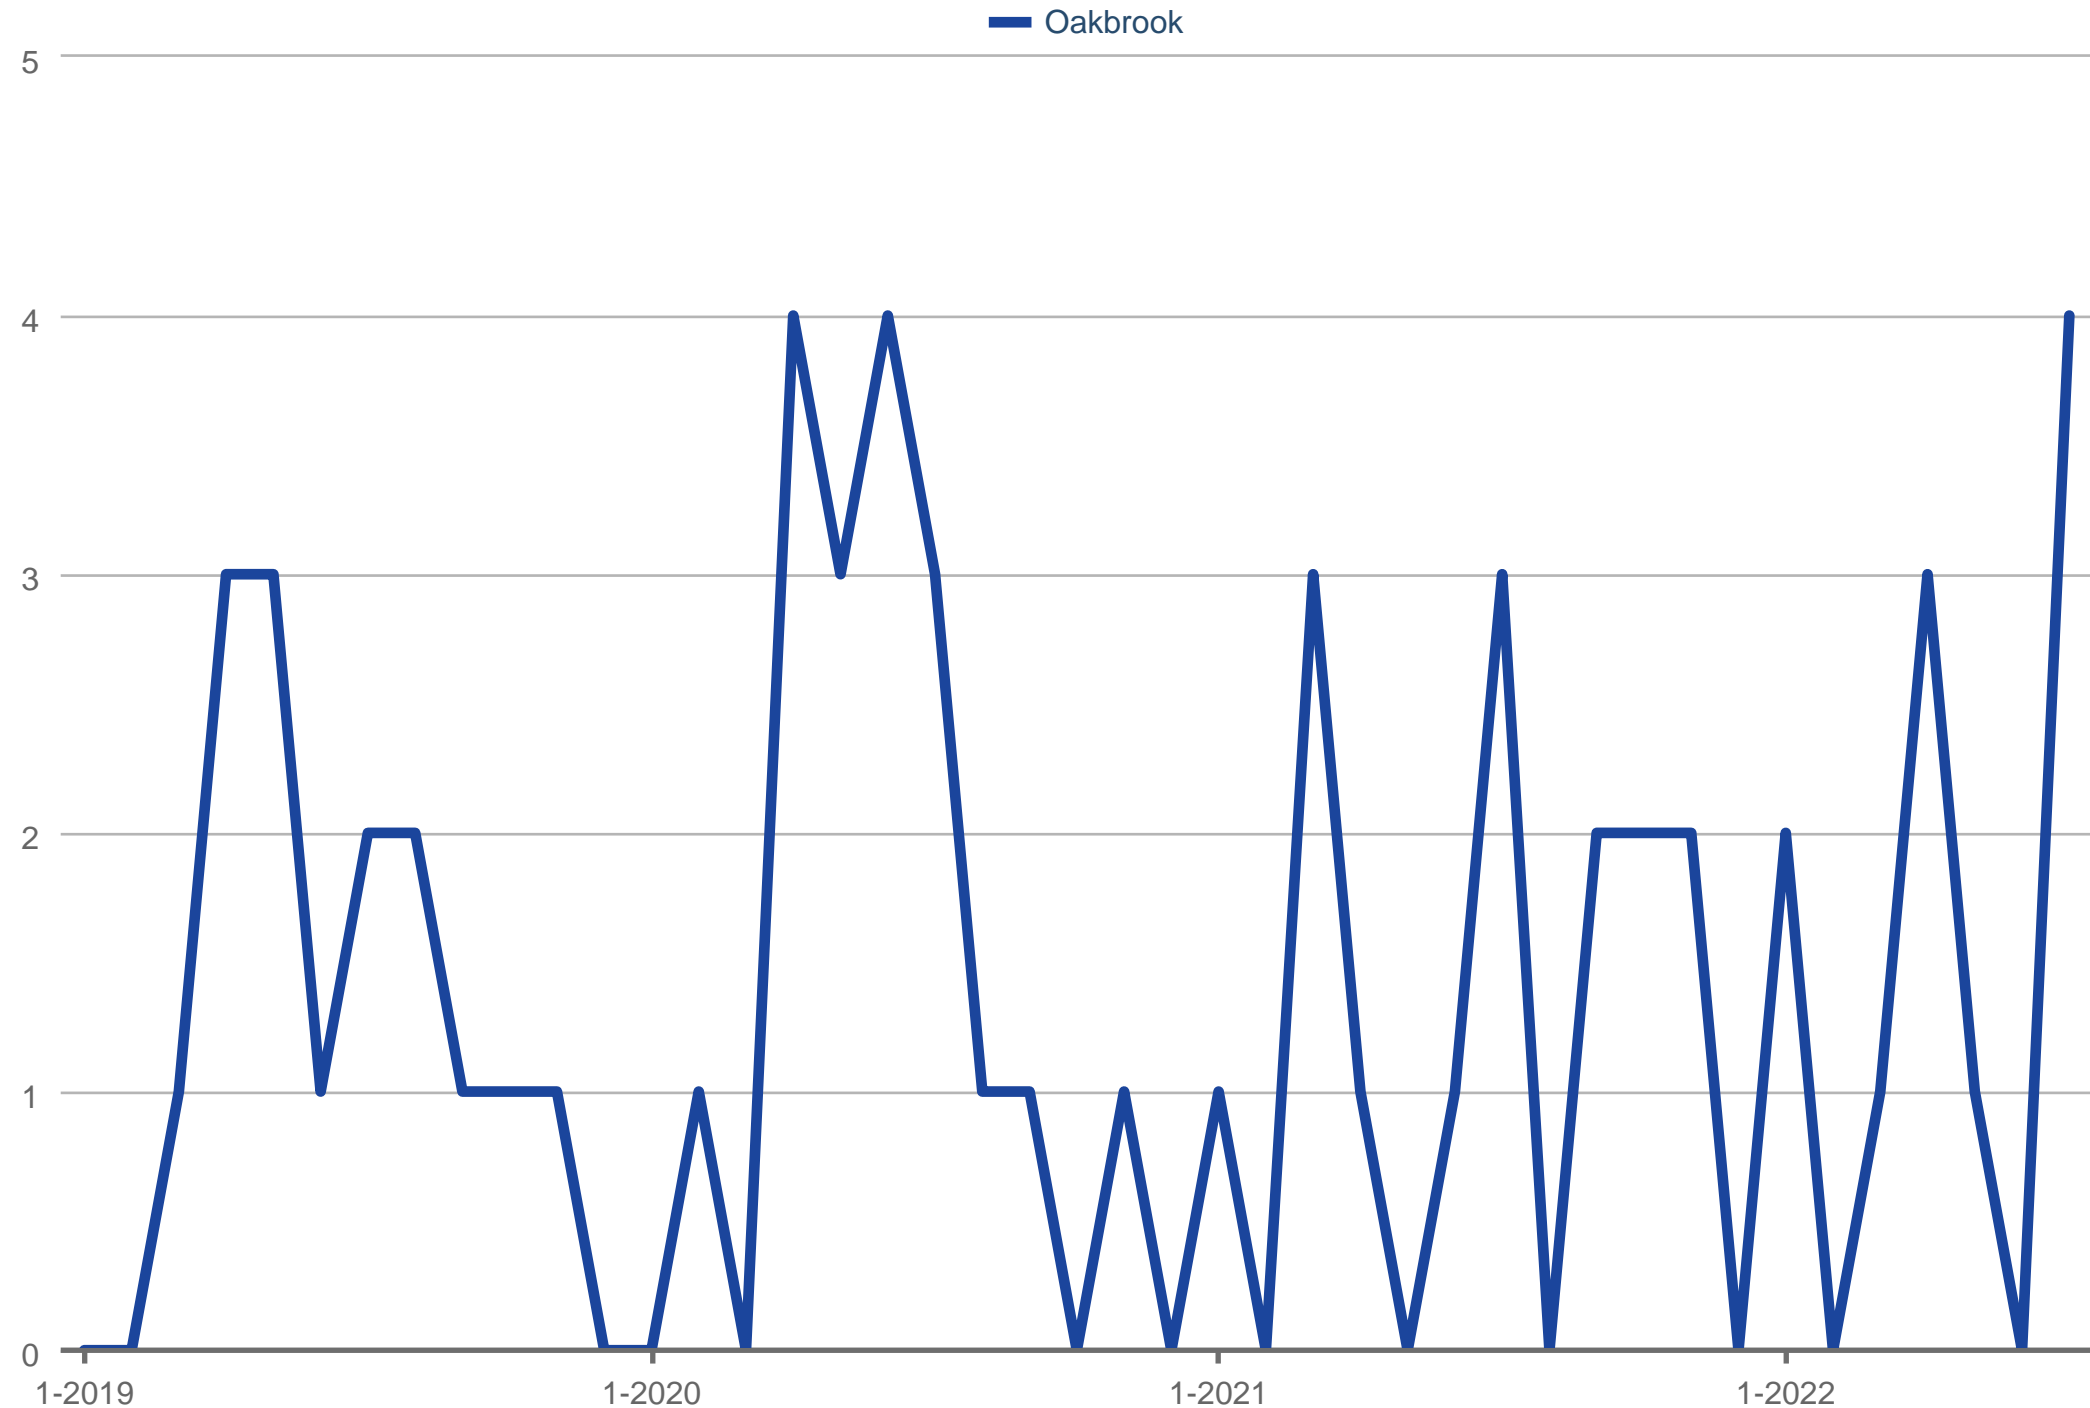

Closed Sales

Oakbrook

Each data point is one month of activity. Data is from August 8, 2022.