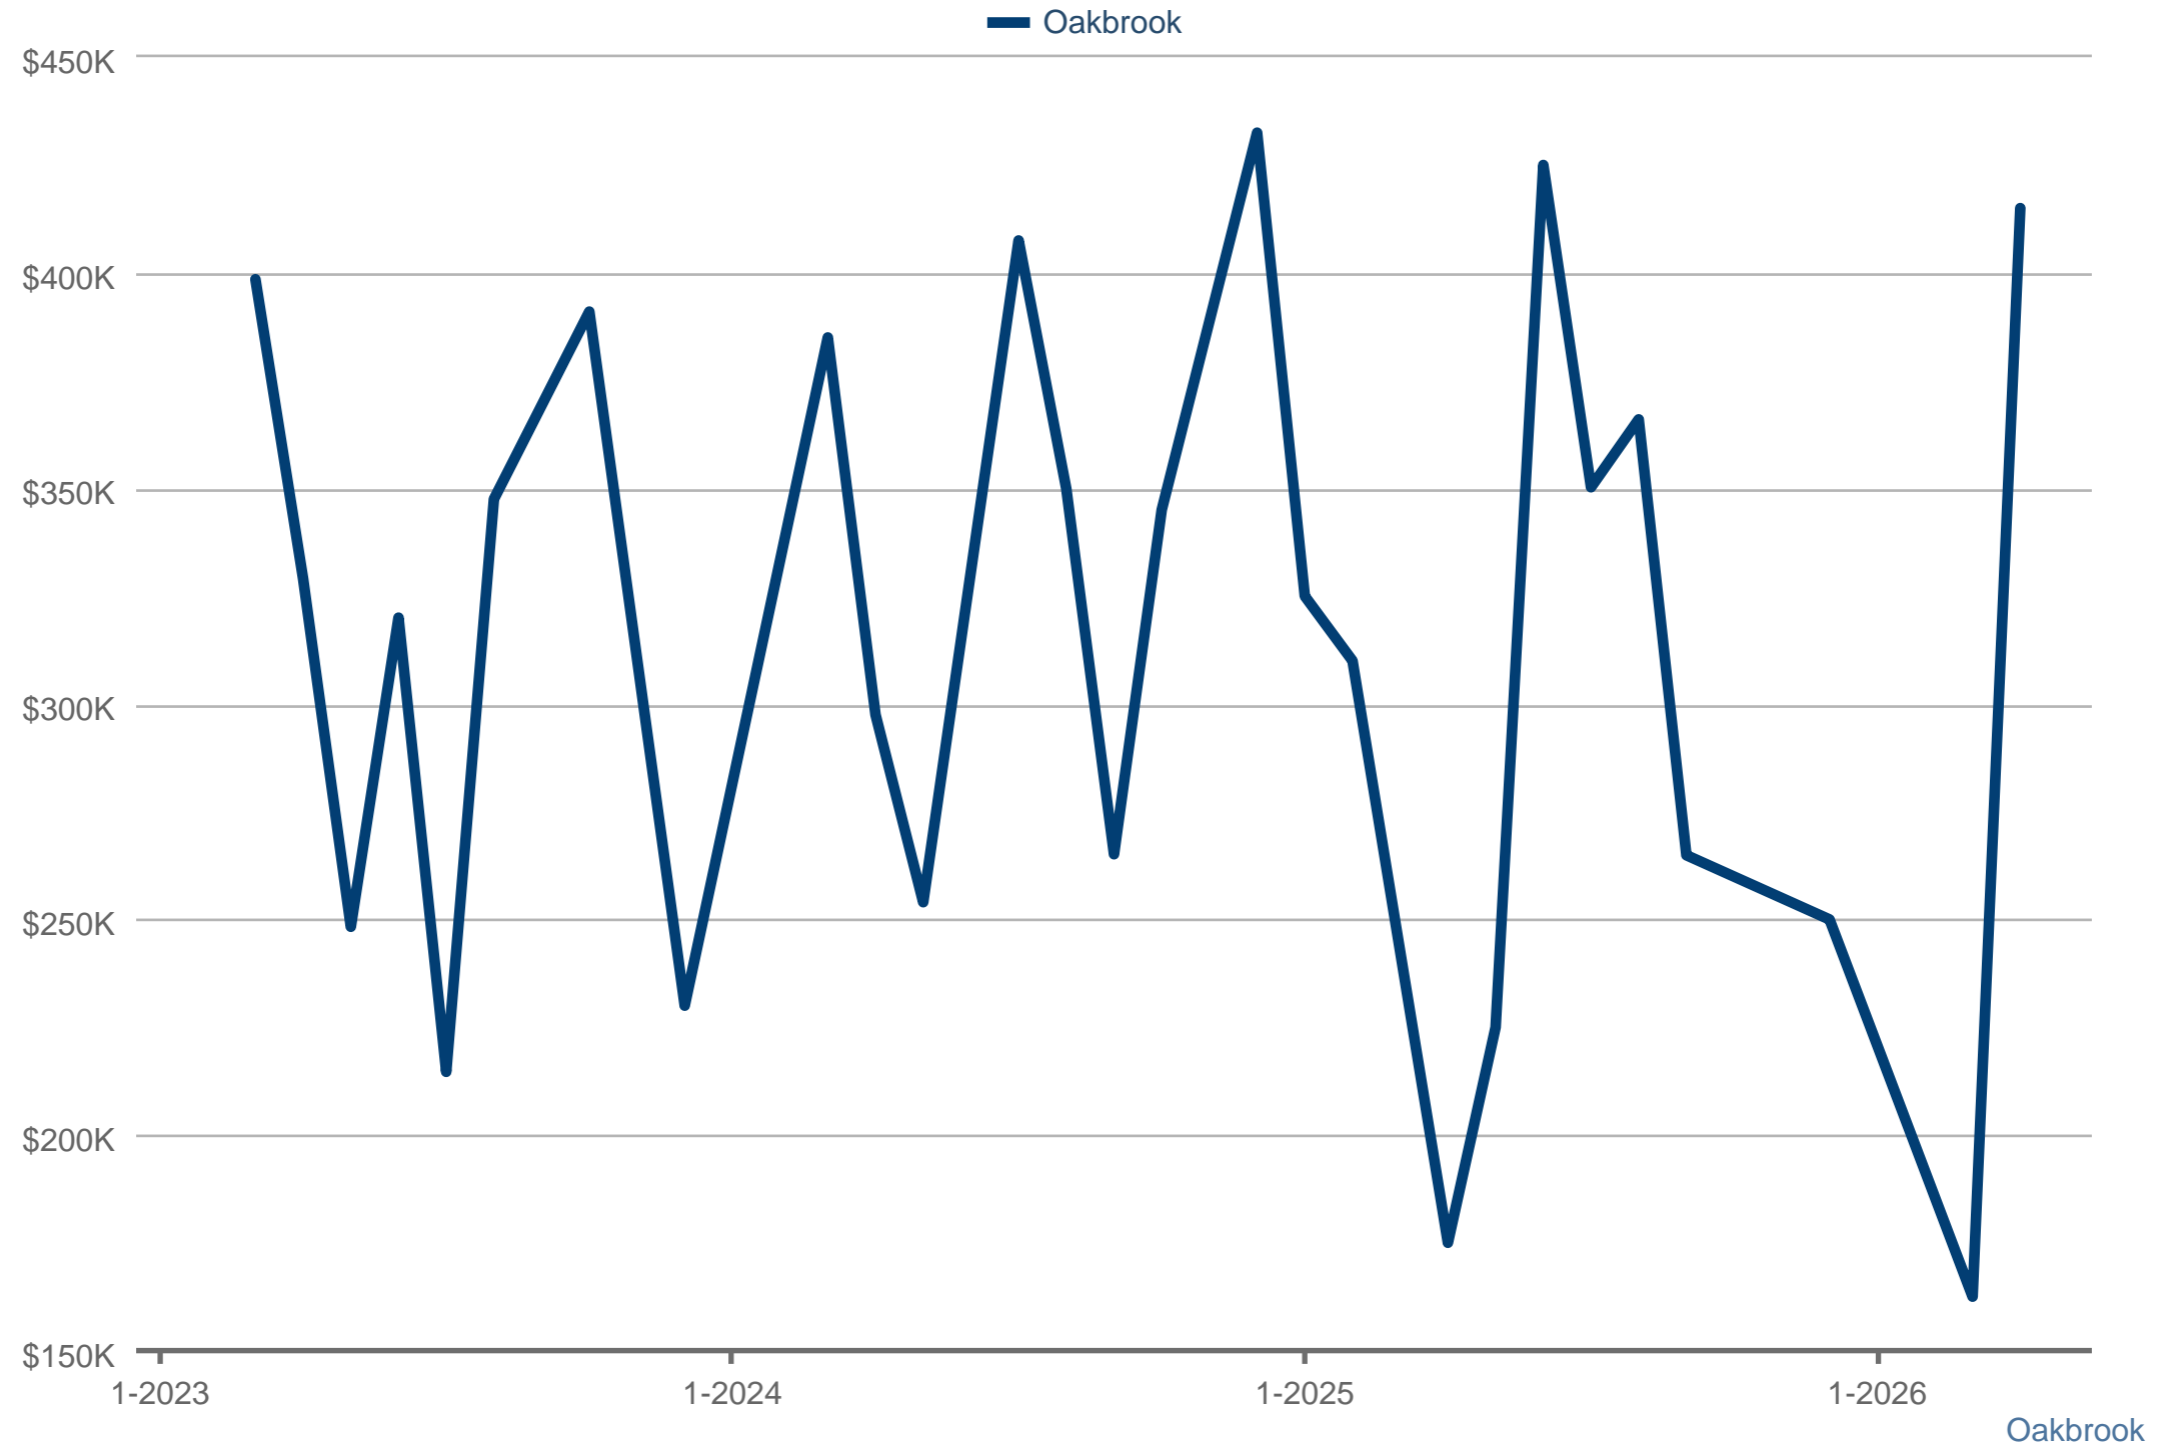

### Average Sales Price

Each data point is one month of activity. Data is from June 6, 2026.