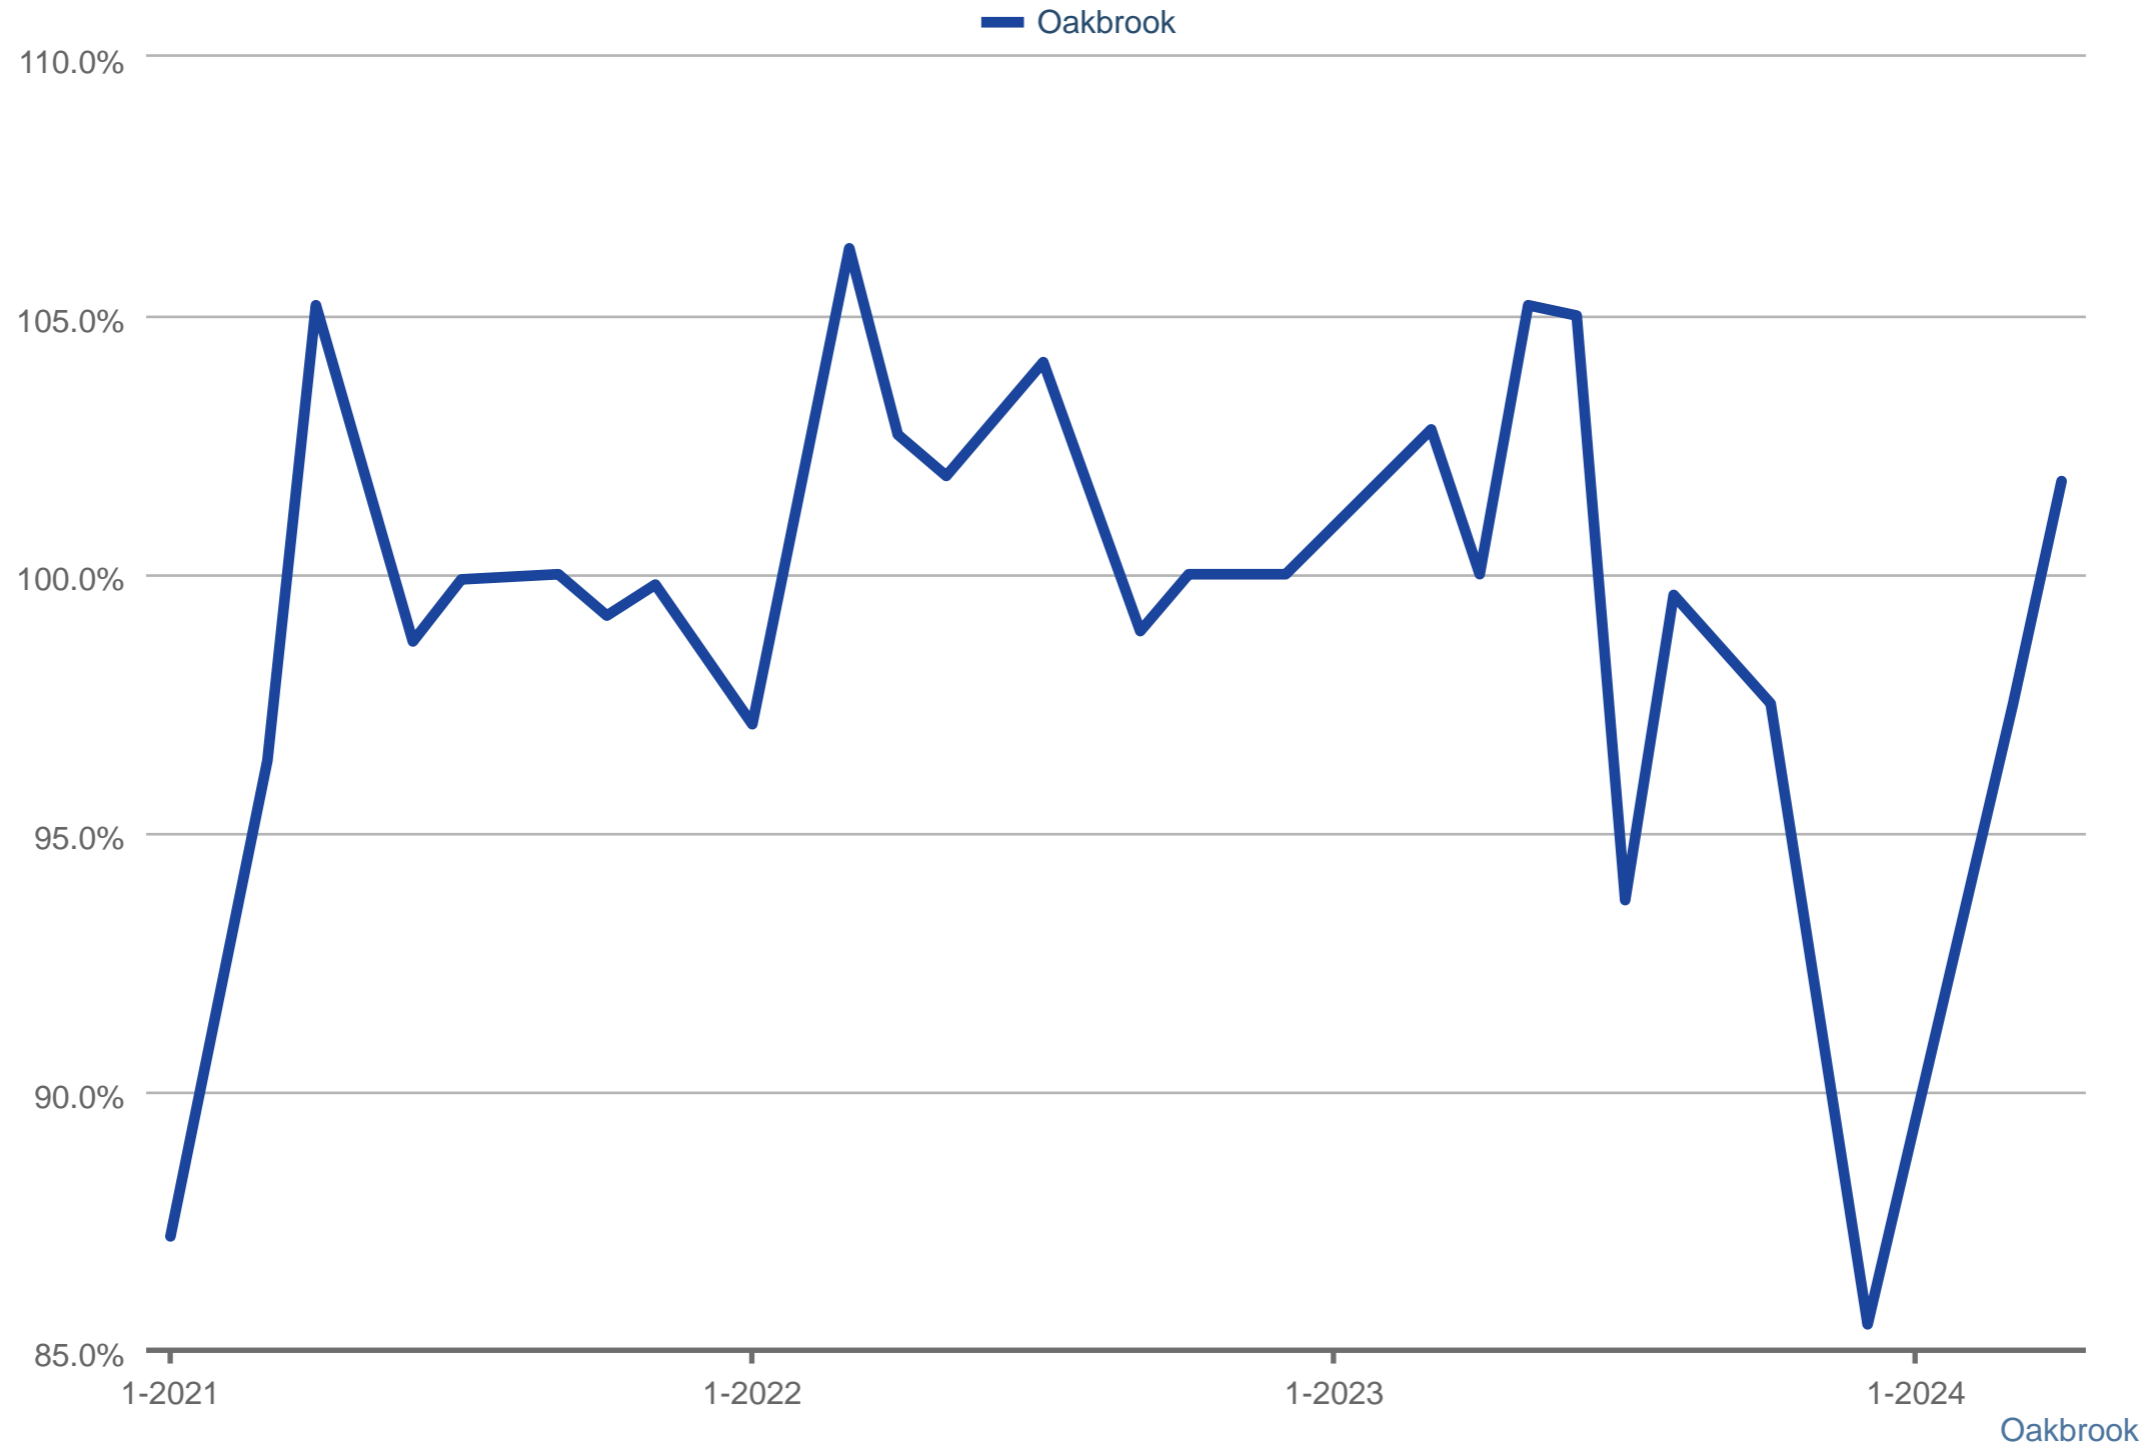

### Average Percent of Last List Price

Each data point is one month of activity. Data is from May 28, 2024.