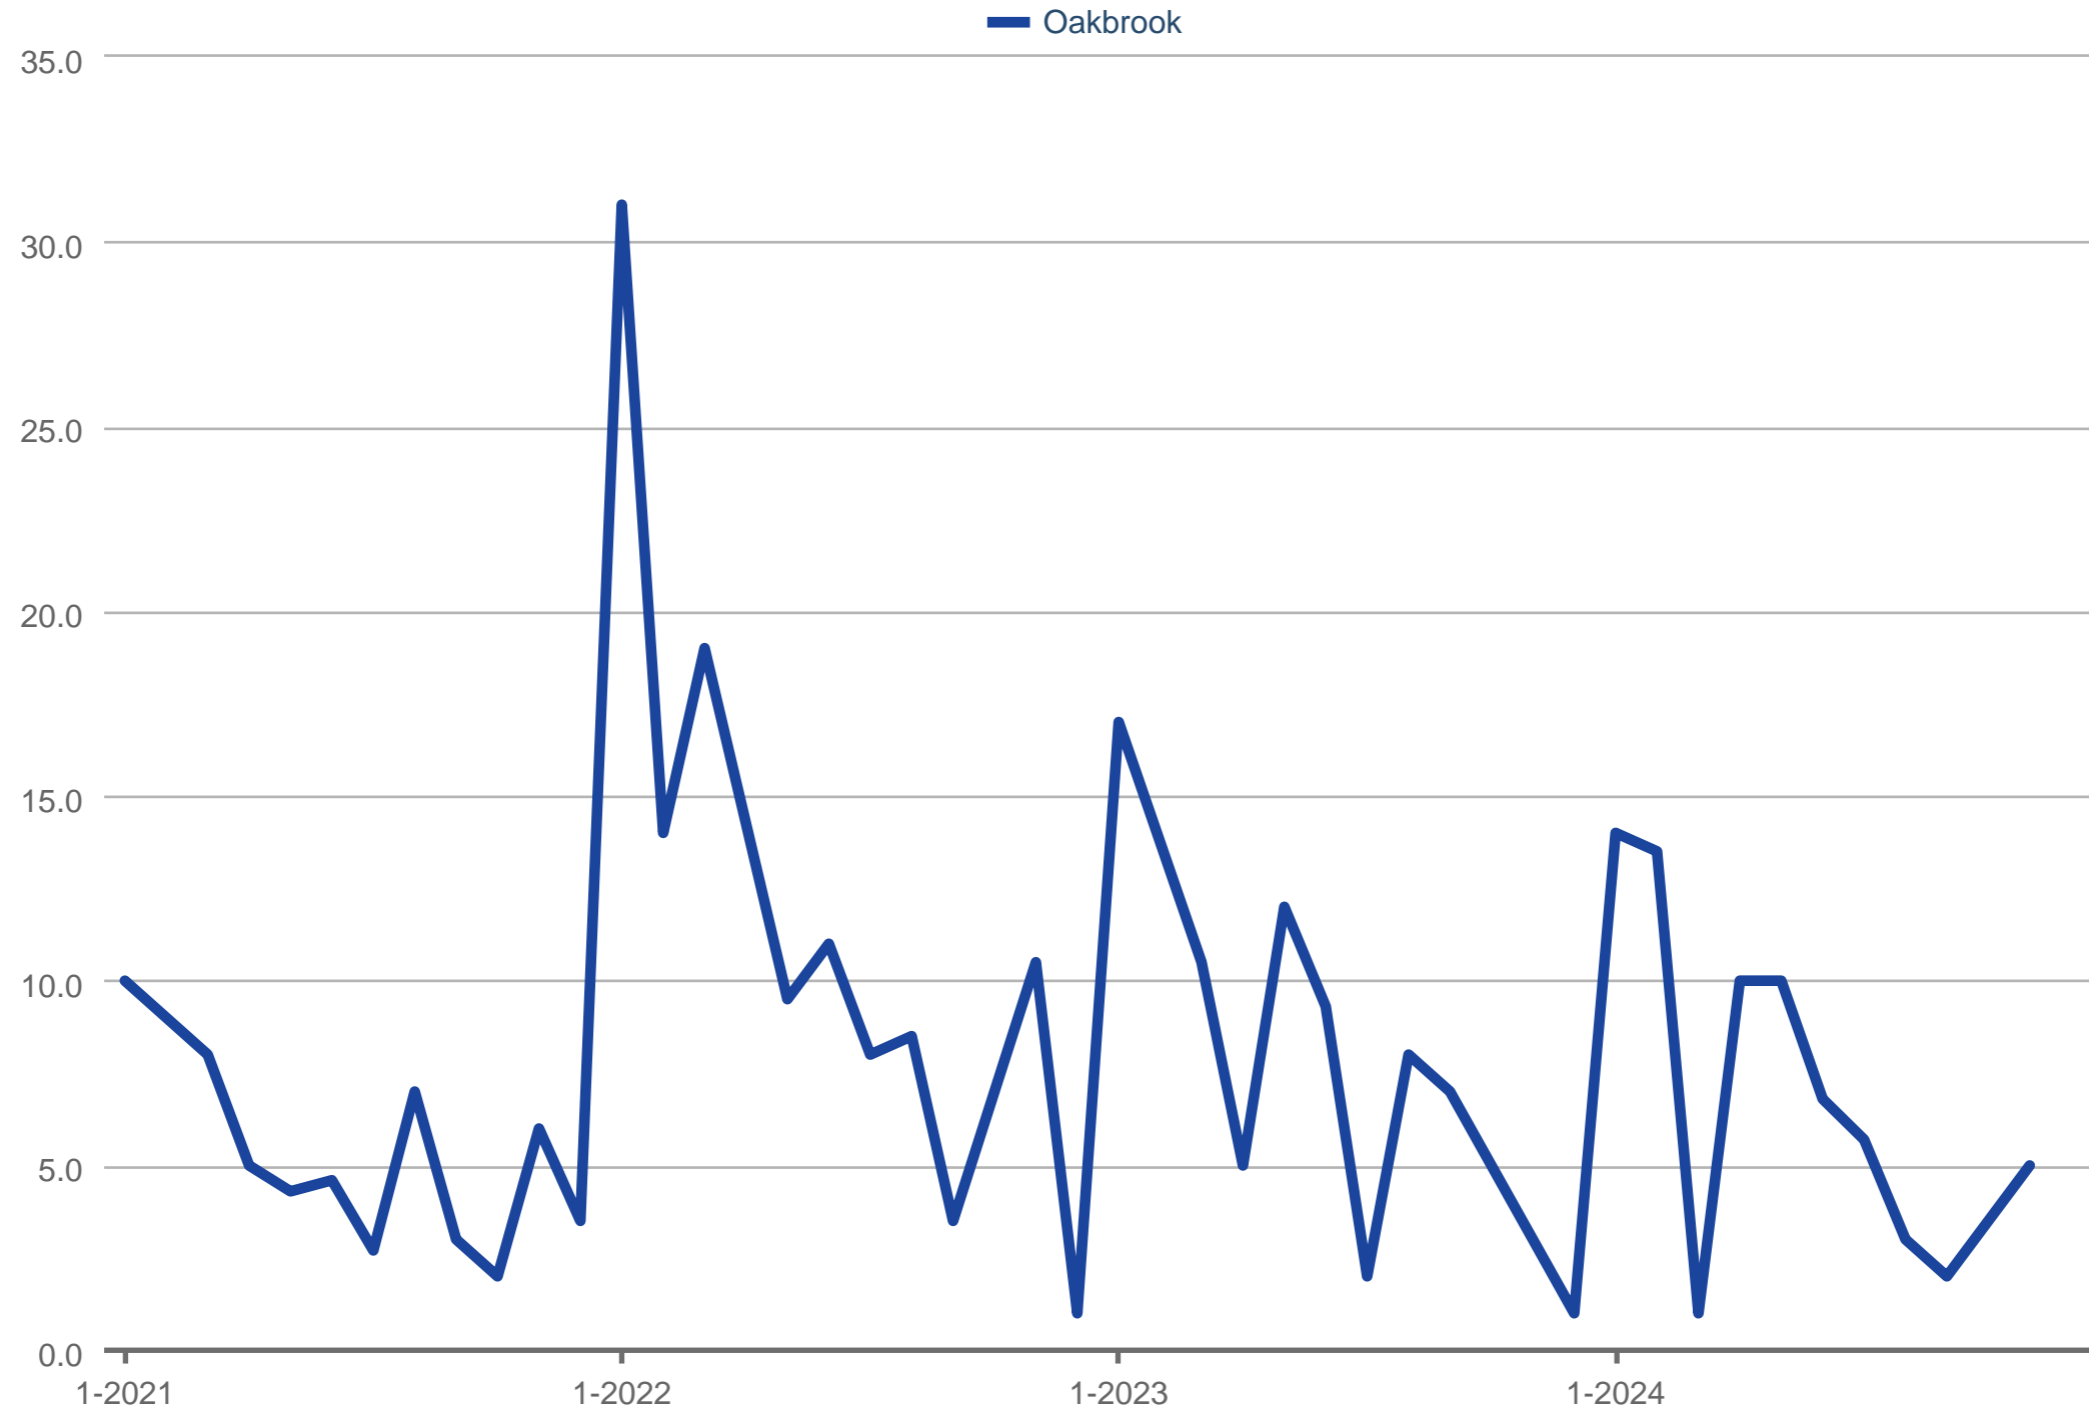

### Showings Per Listing

Oakbrook

Each data point is one month of activity. Data is from January 24, 2025.