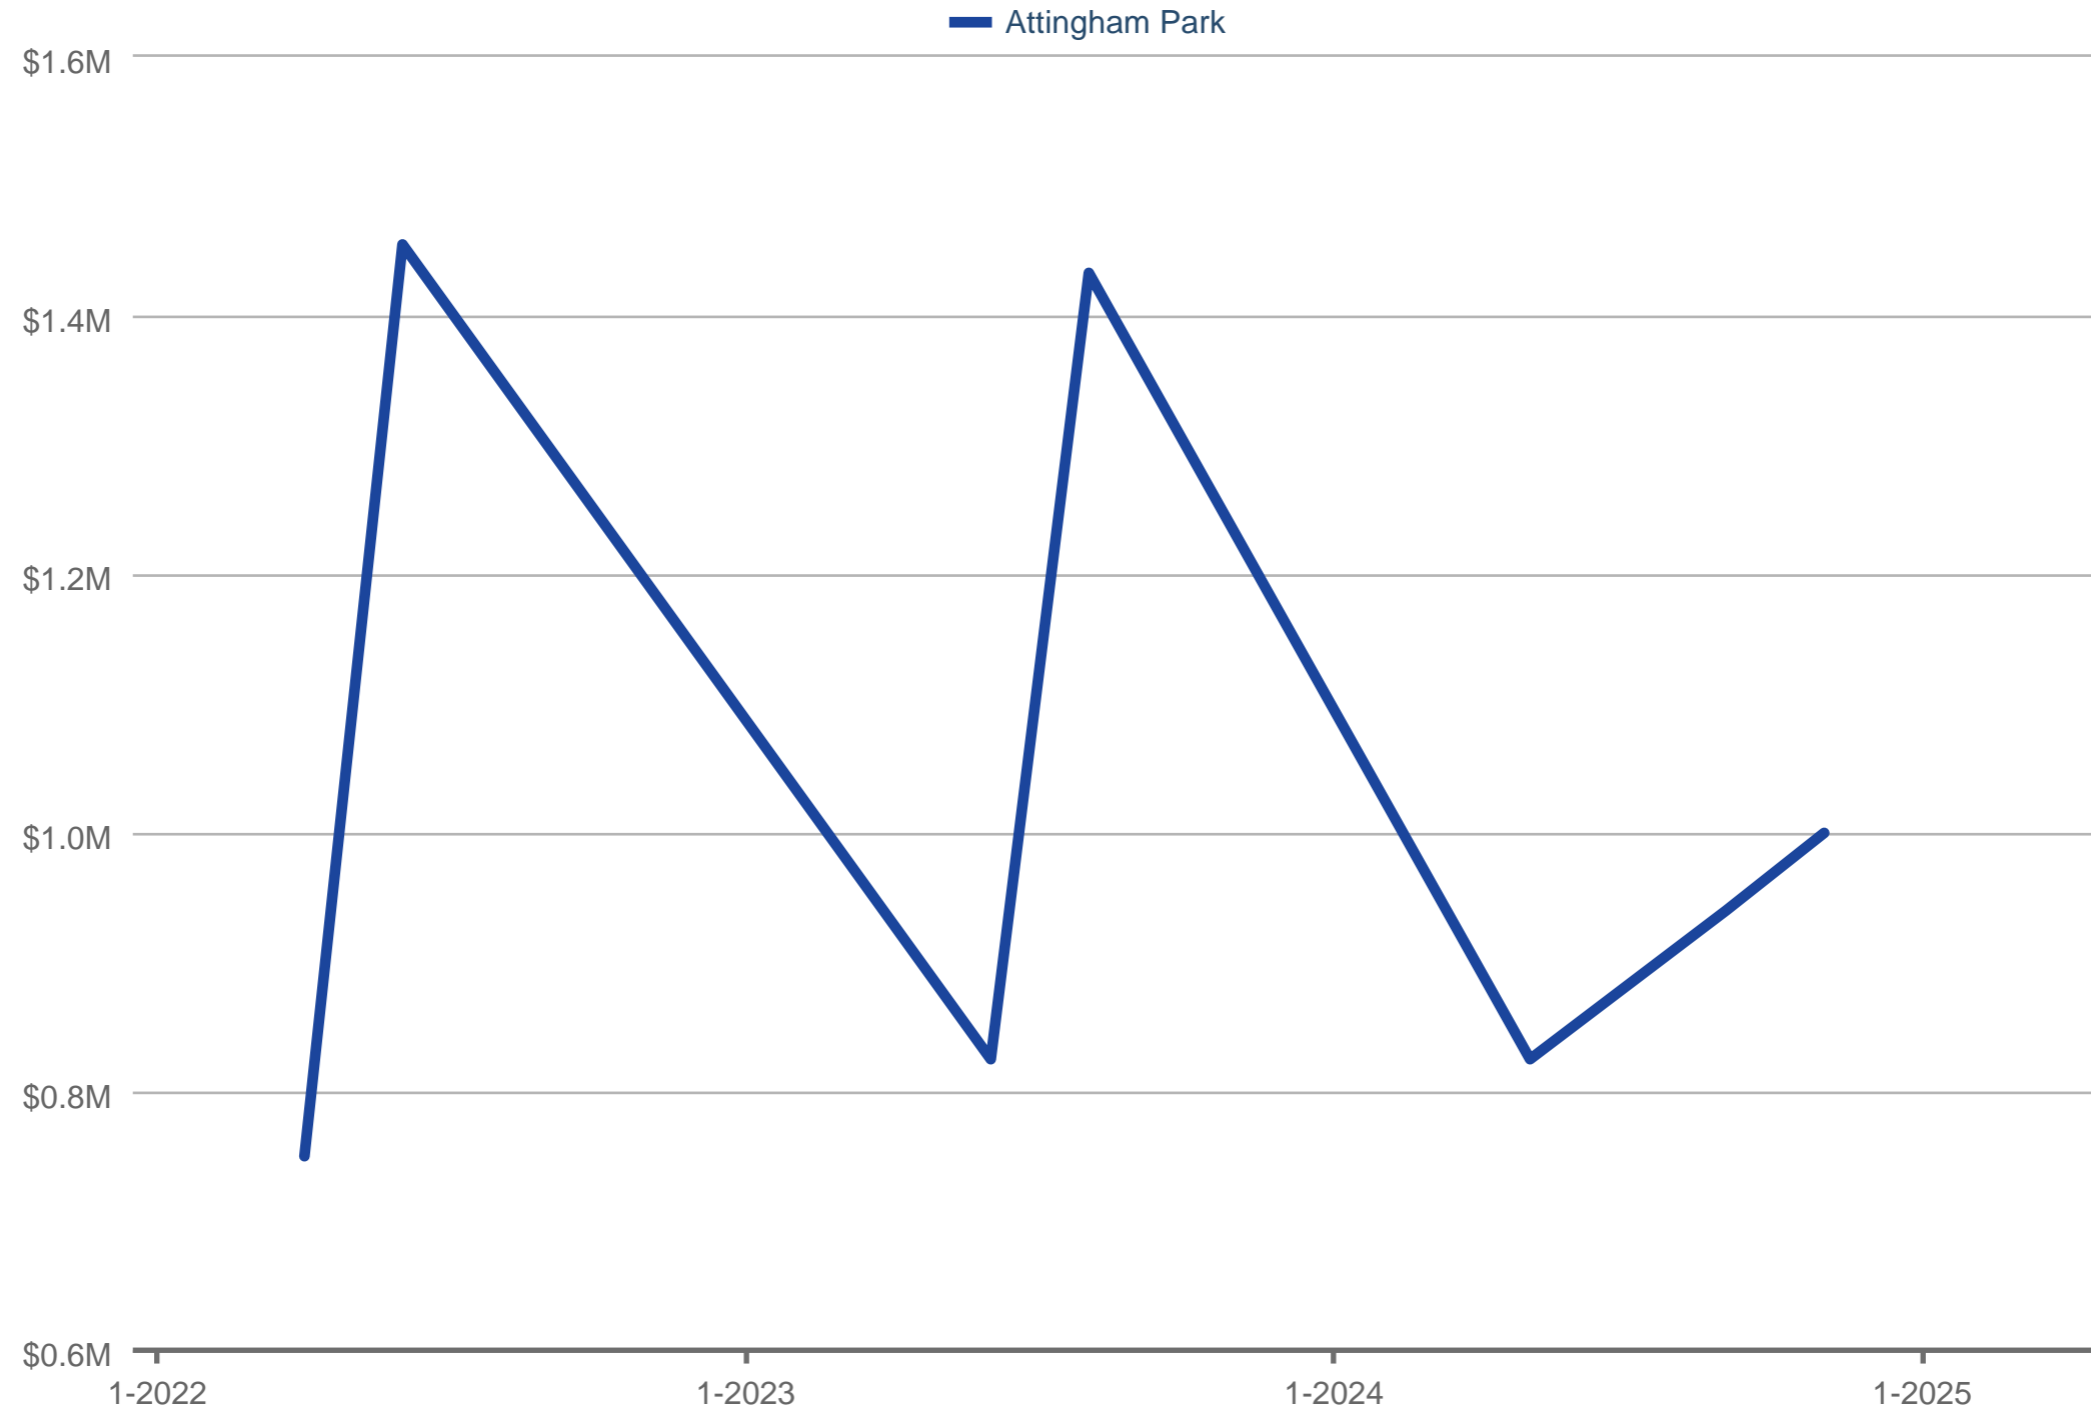

Dollar Volume of Closed Sales

Attingham Park

Each data point is one month of activity. Data is from May 17, 2025.