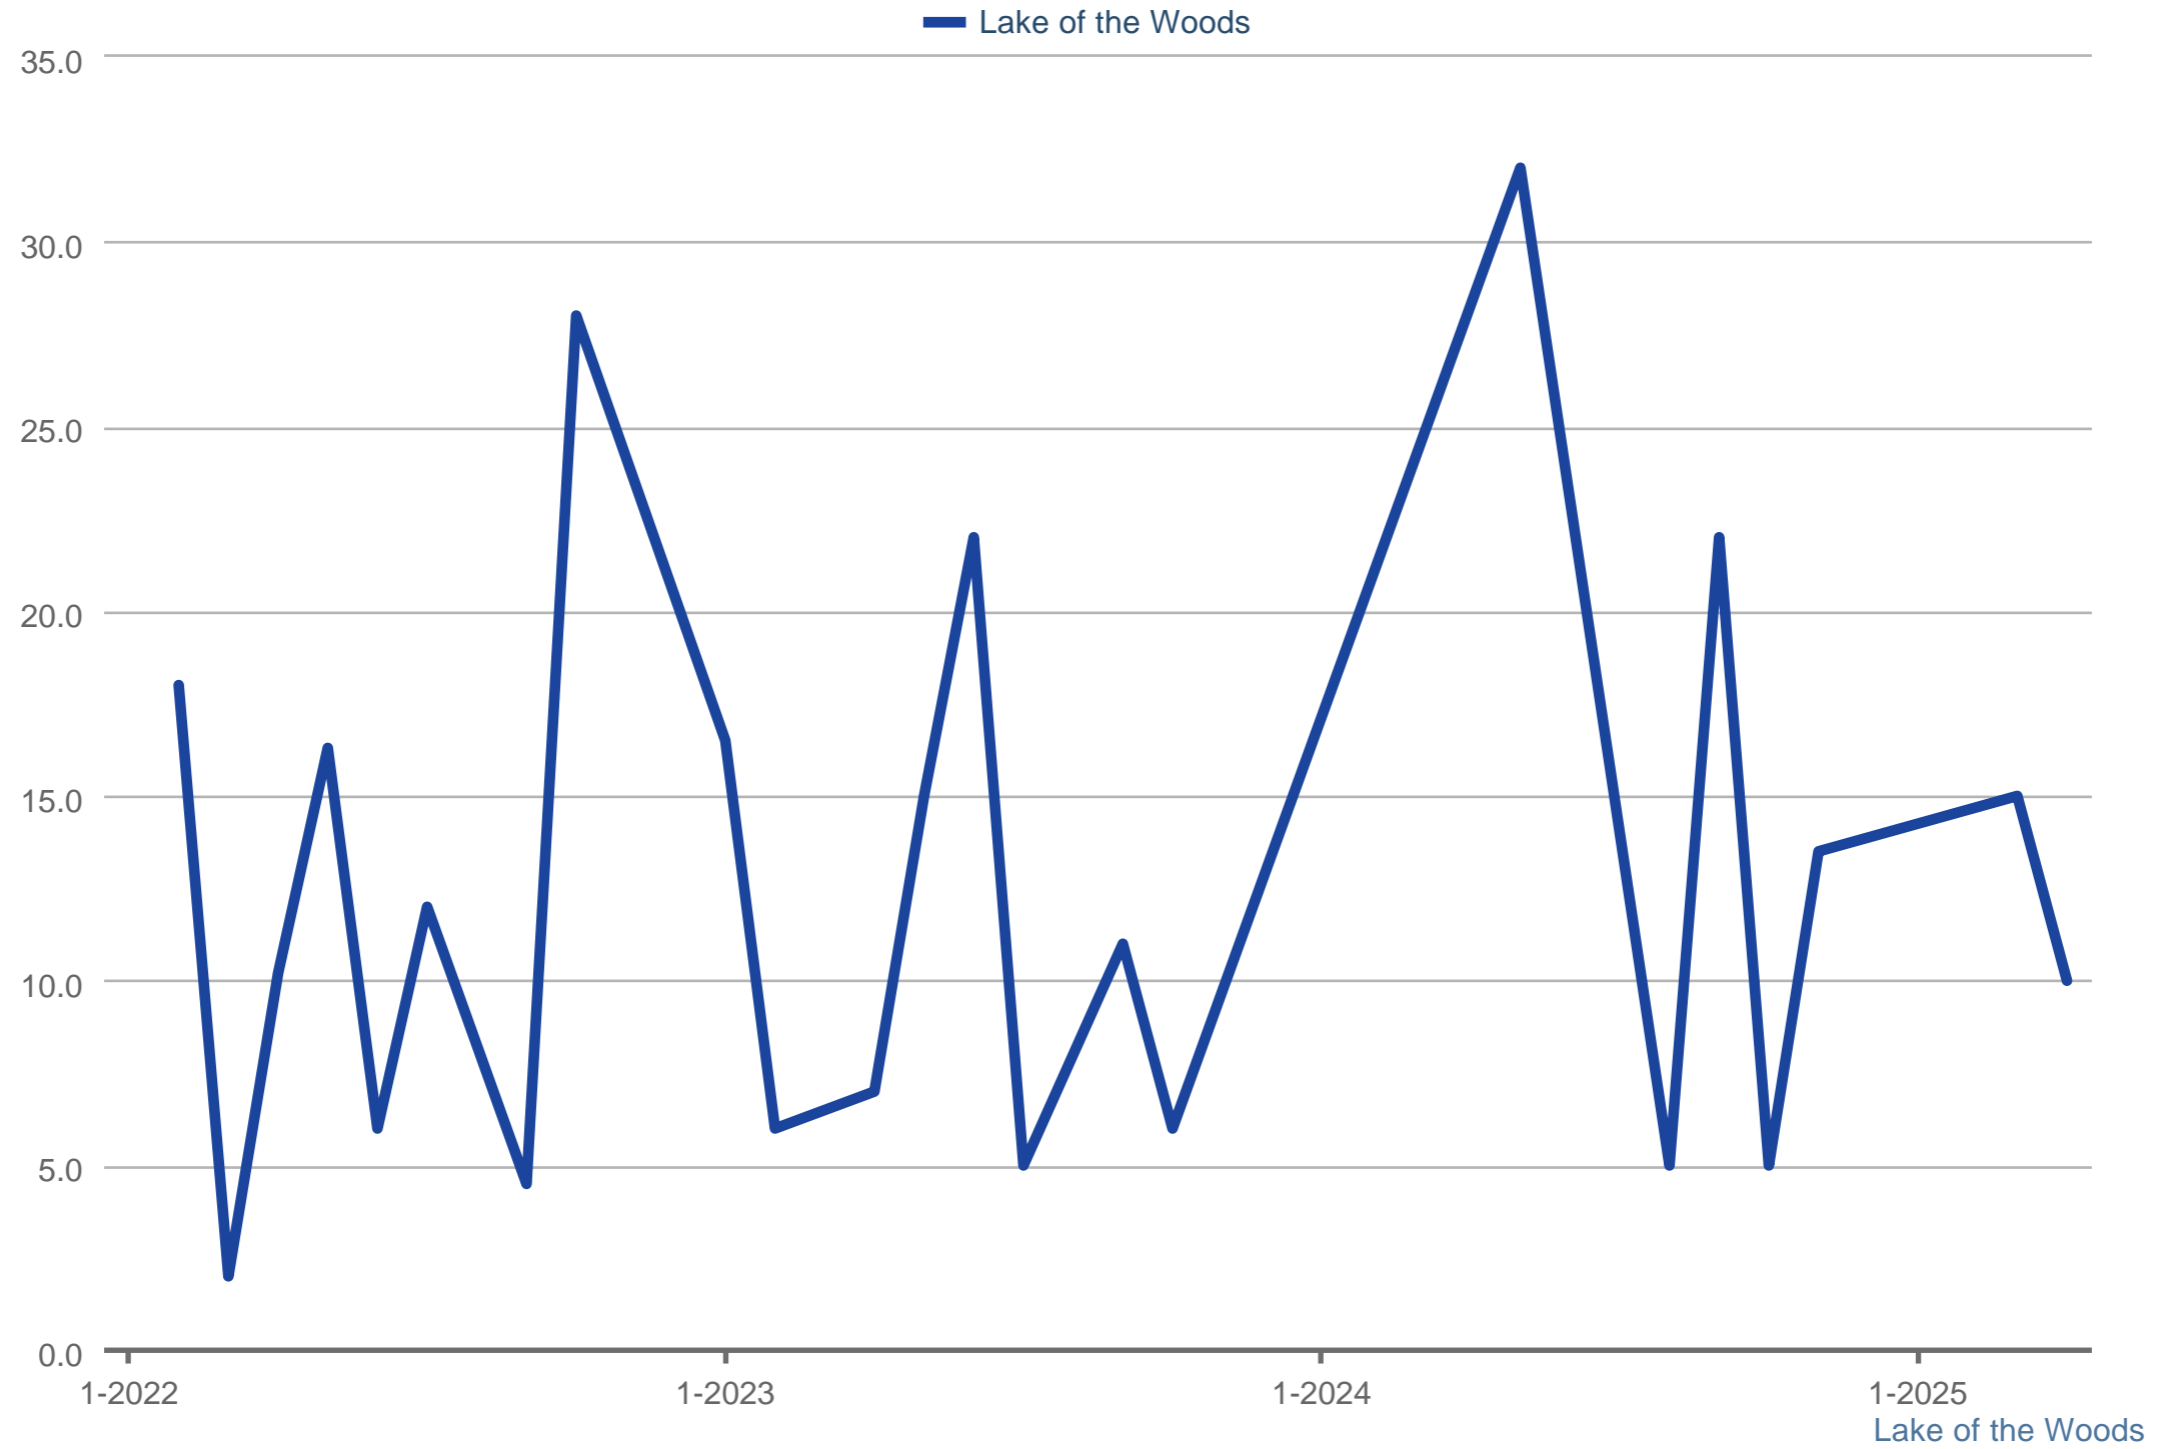

### Average Showings to Pending

Each data point is one month of activity. Data is from May 17, 2025.