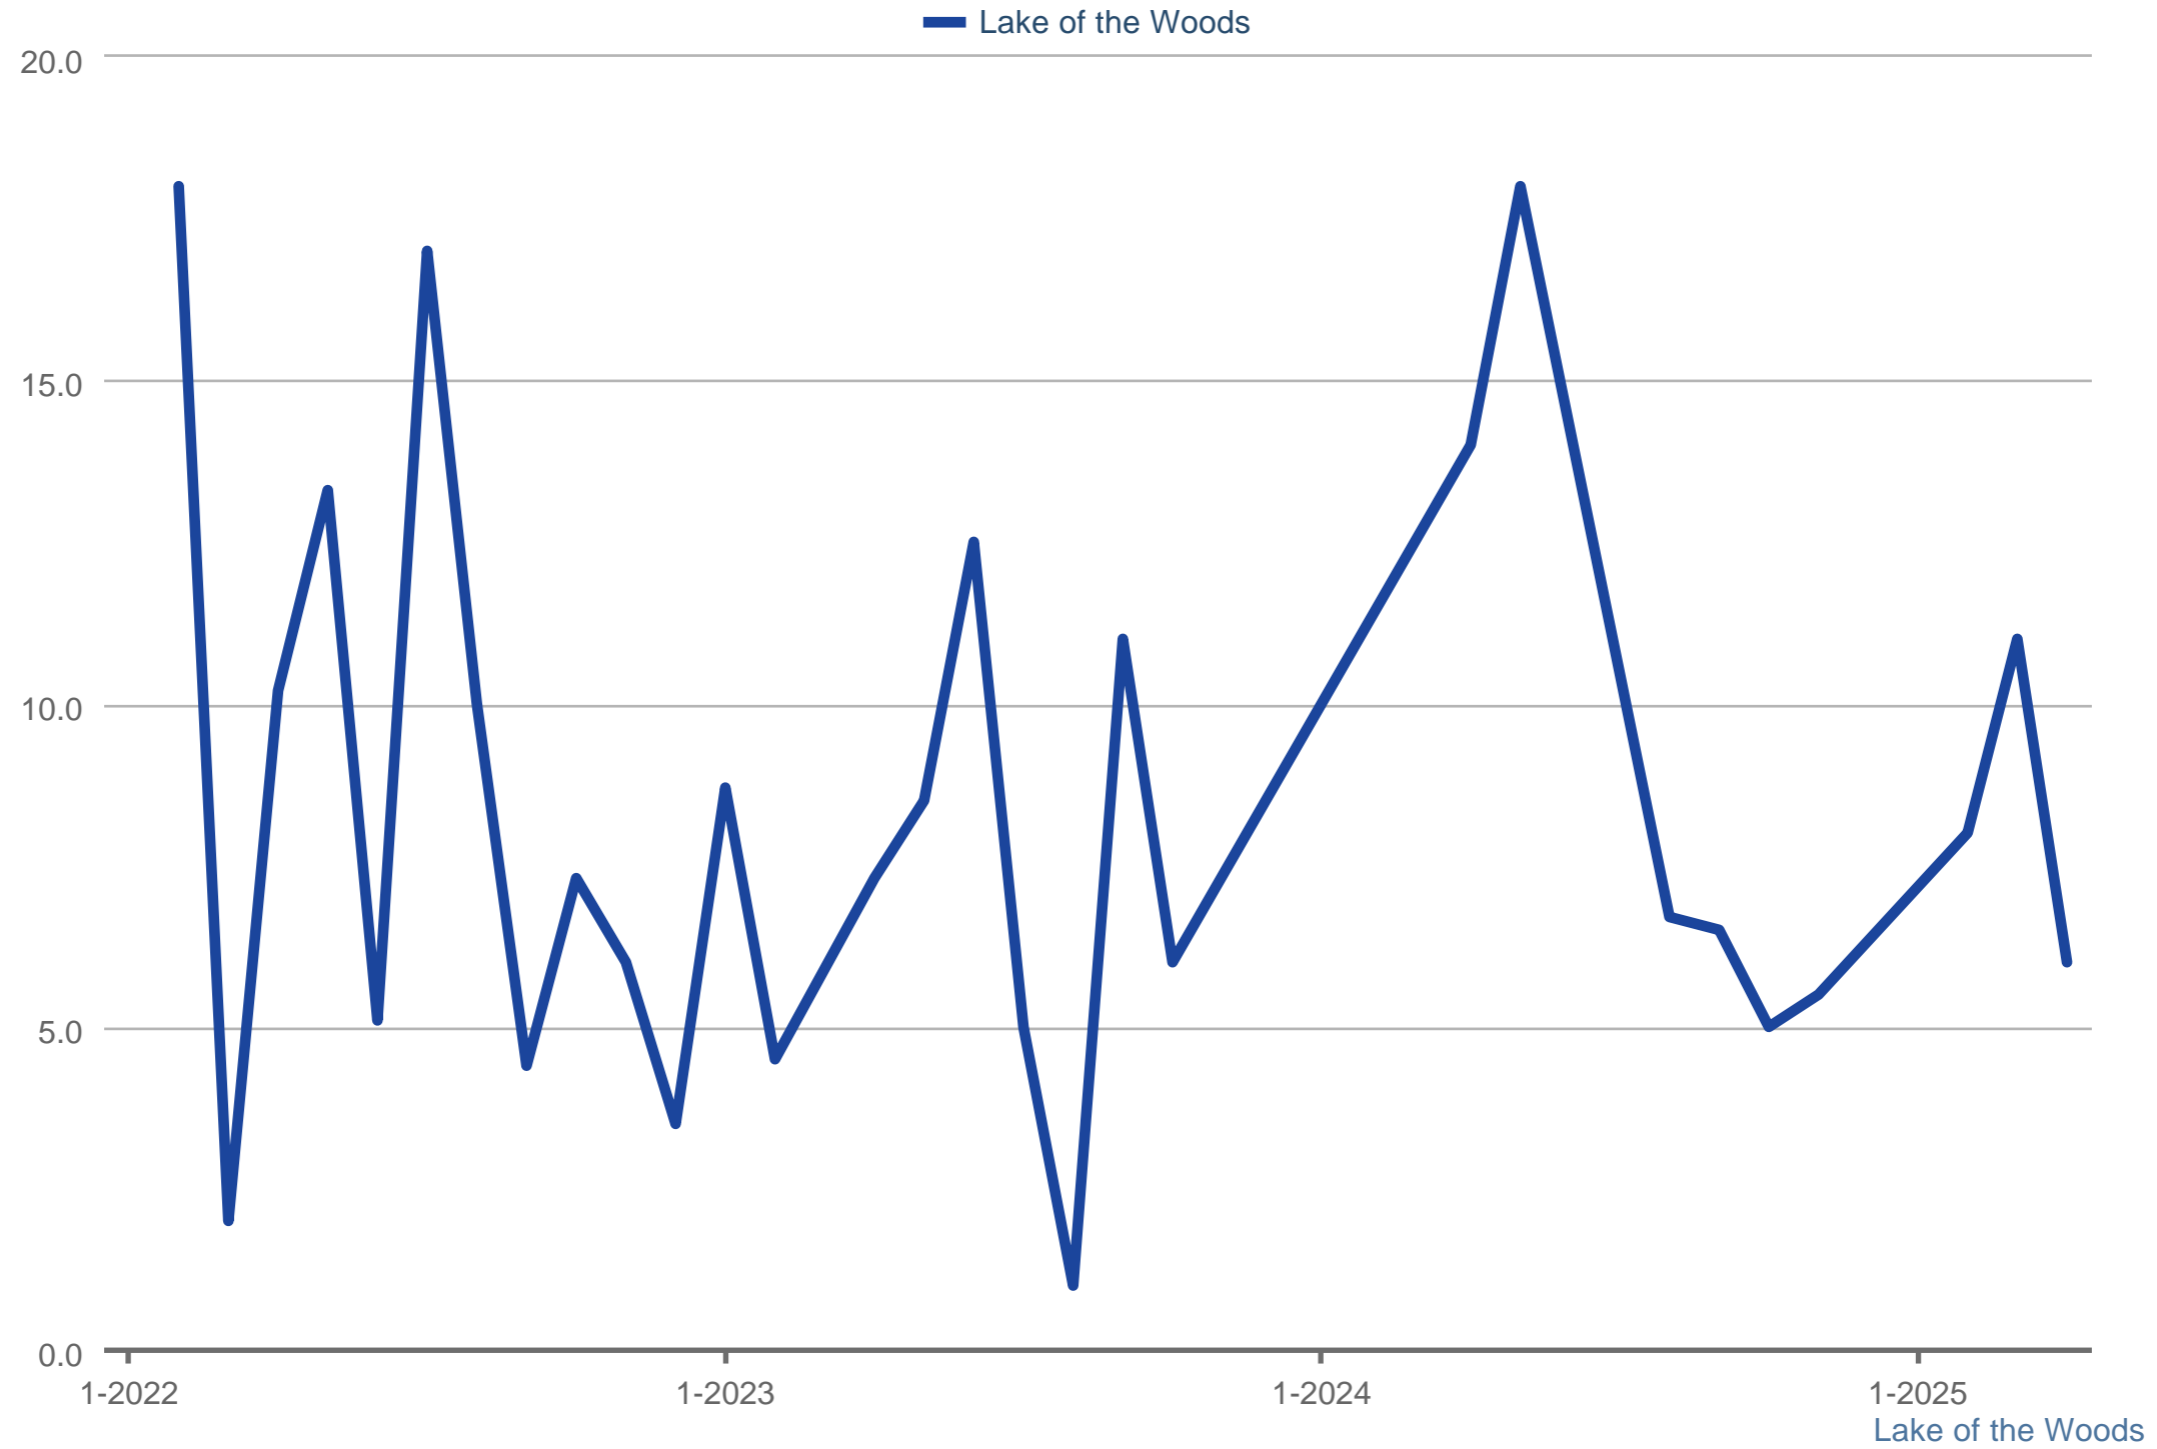

### Showings Per Listing

Each data point is one month of activity. Data is from May 17, 2025.