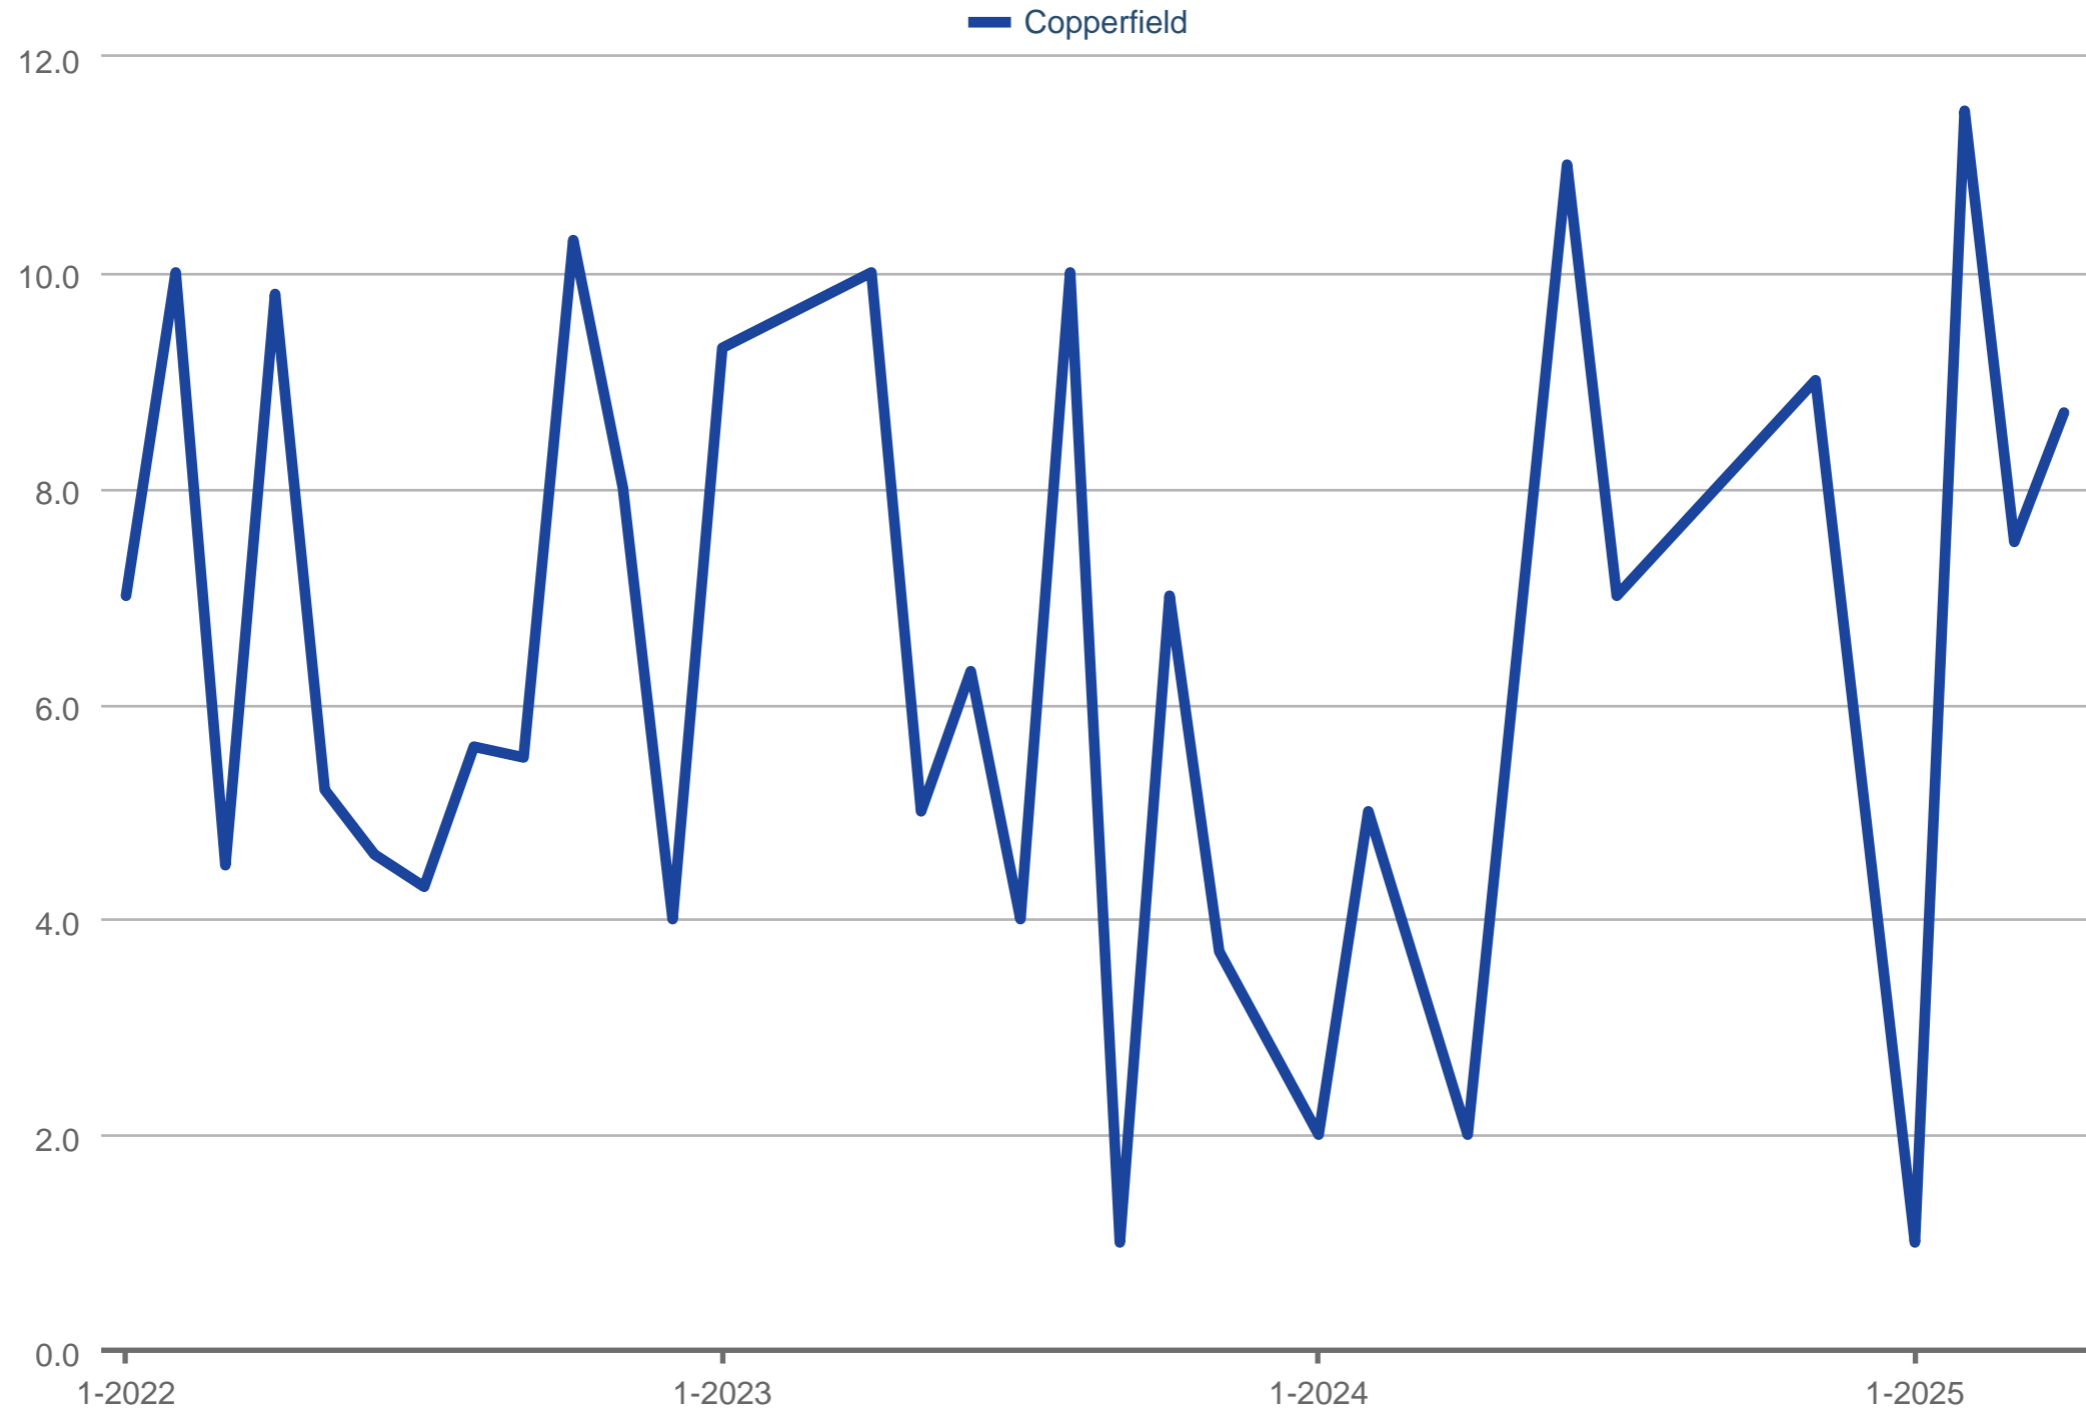

Showings Per Listing

Copperfield

Each data point is one month of activity. Data is from May 17, 2025.