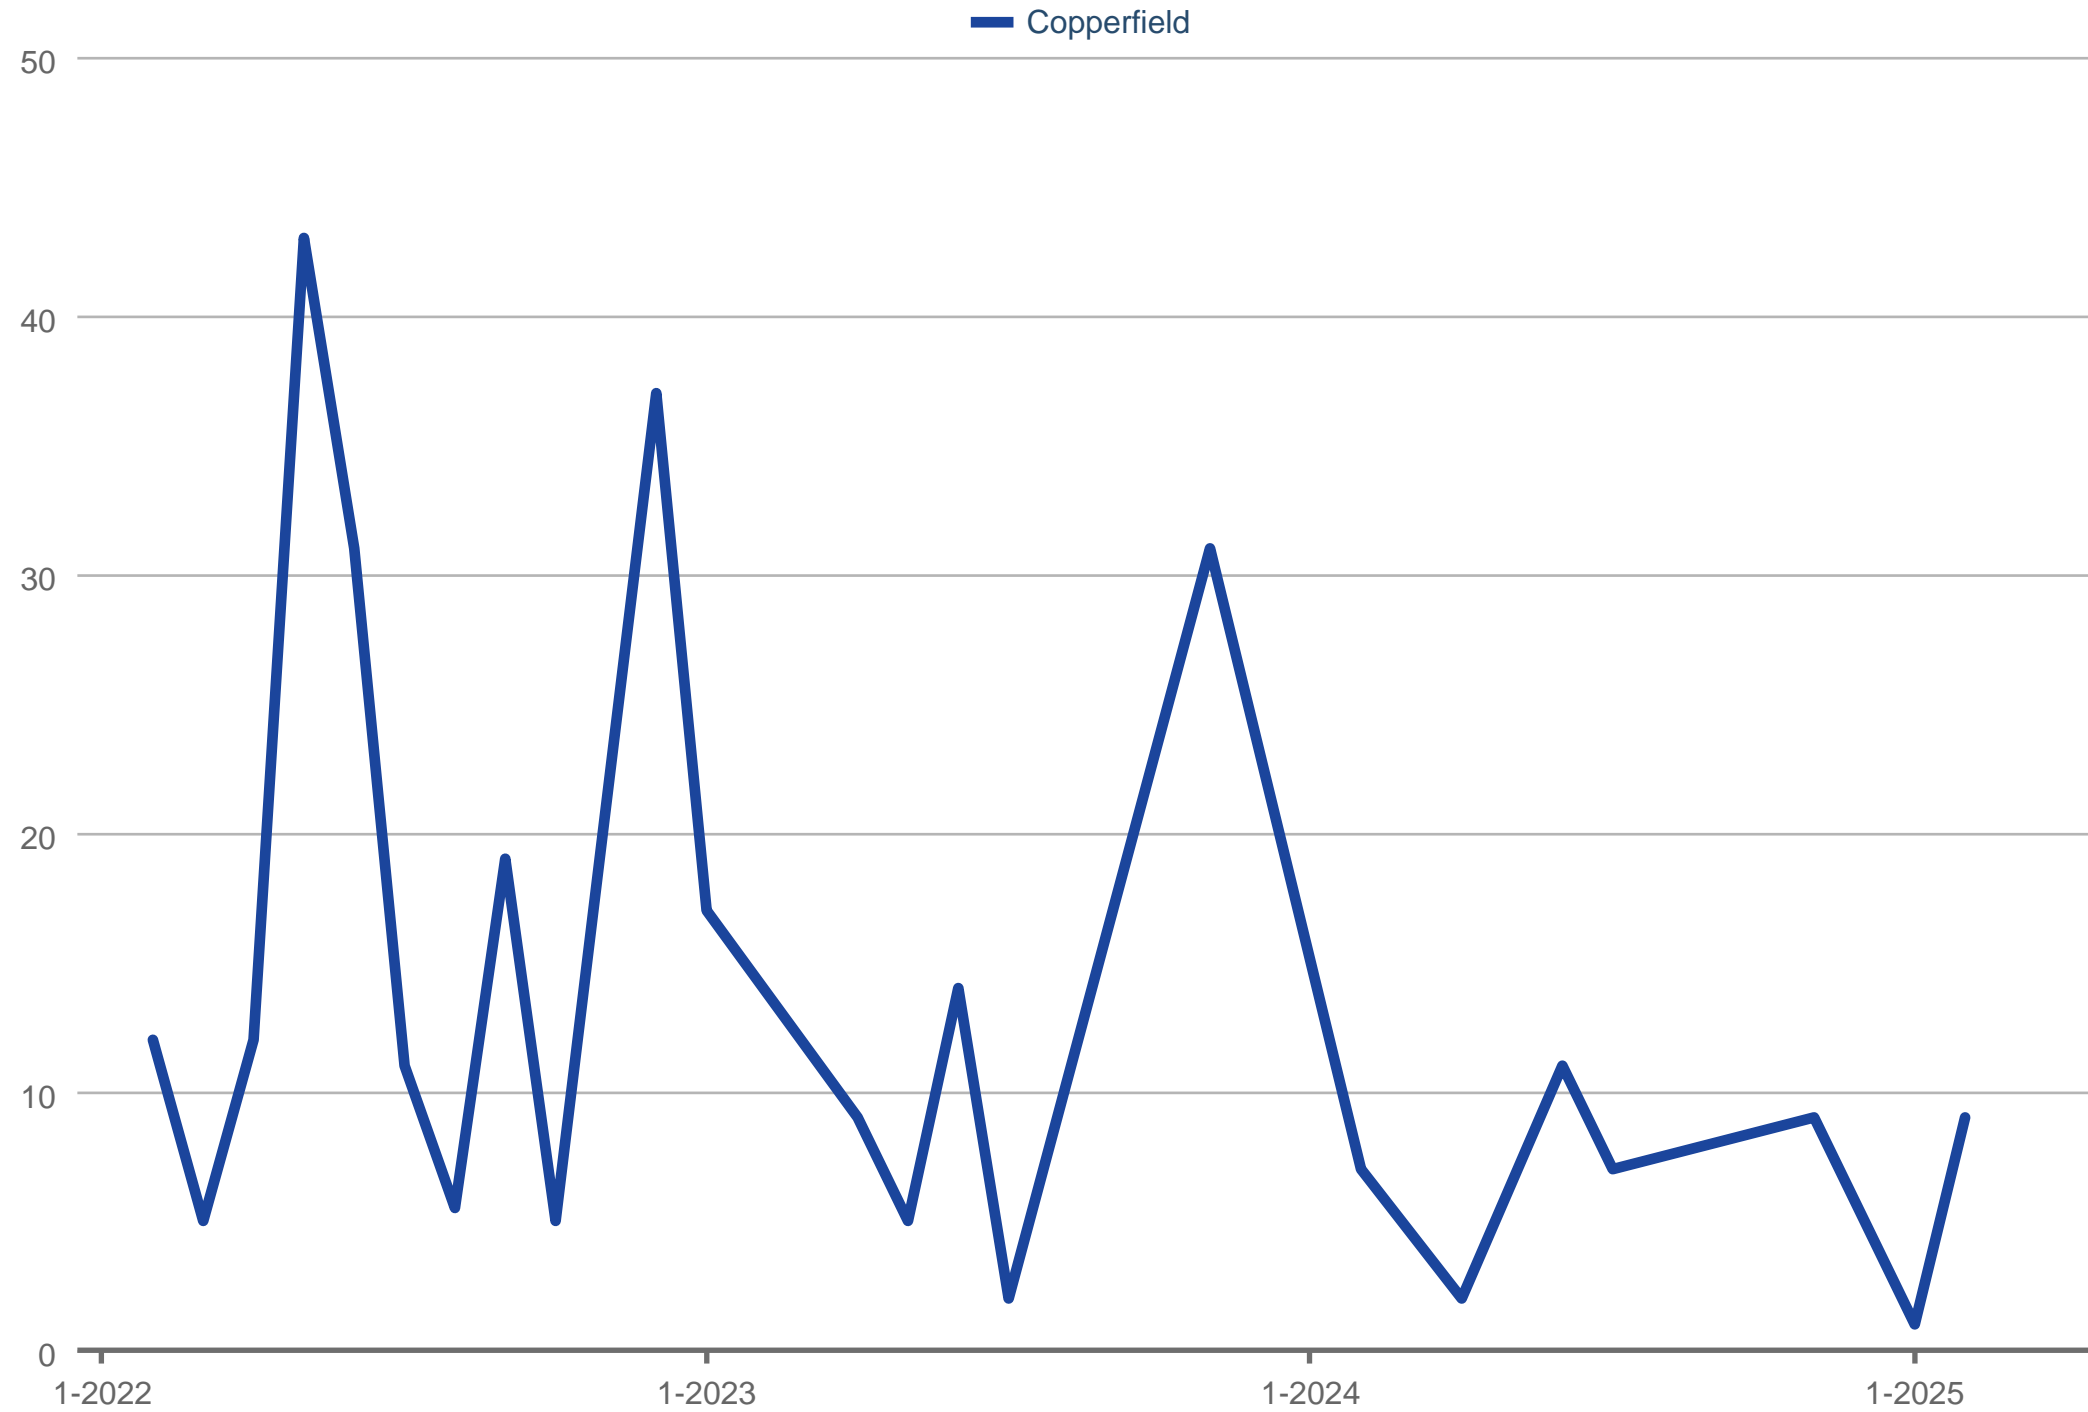

Average Showings to Pending

Copperfield

Each data point is one month of activity. Data is from May 17, 2025.