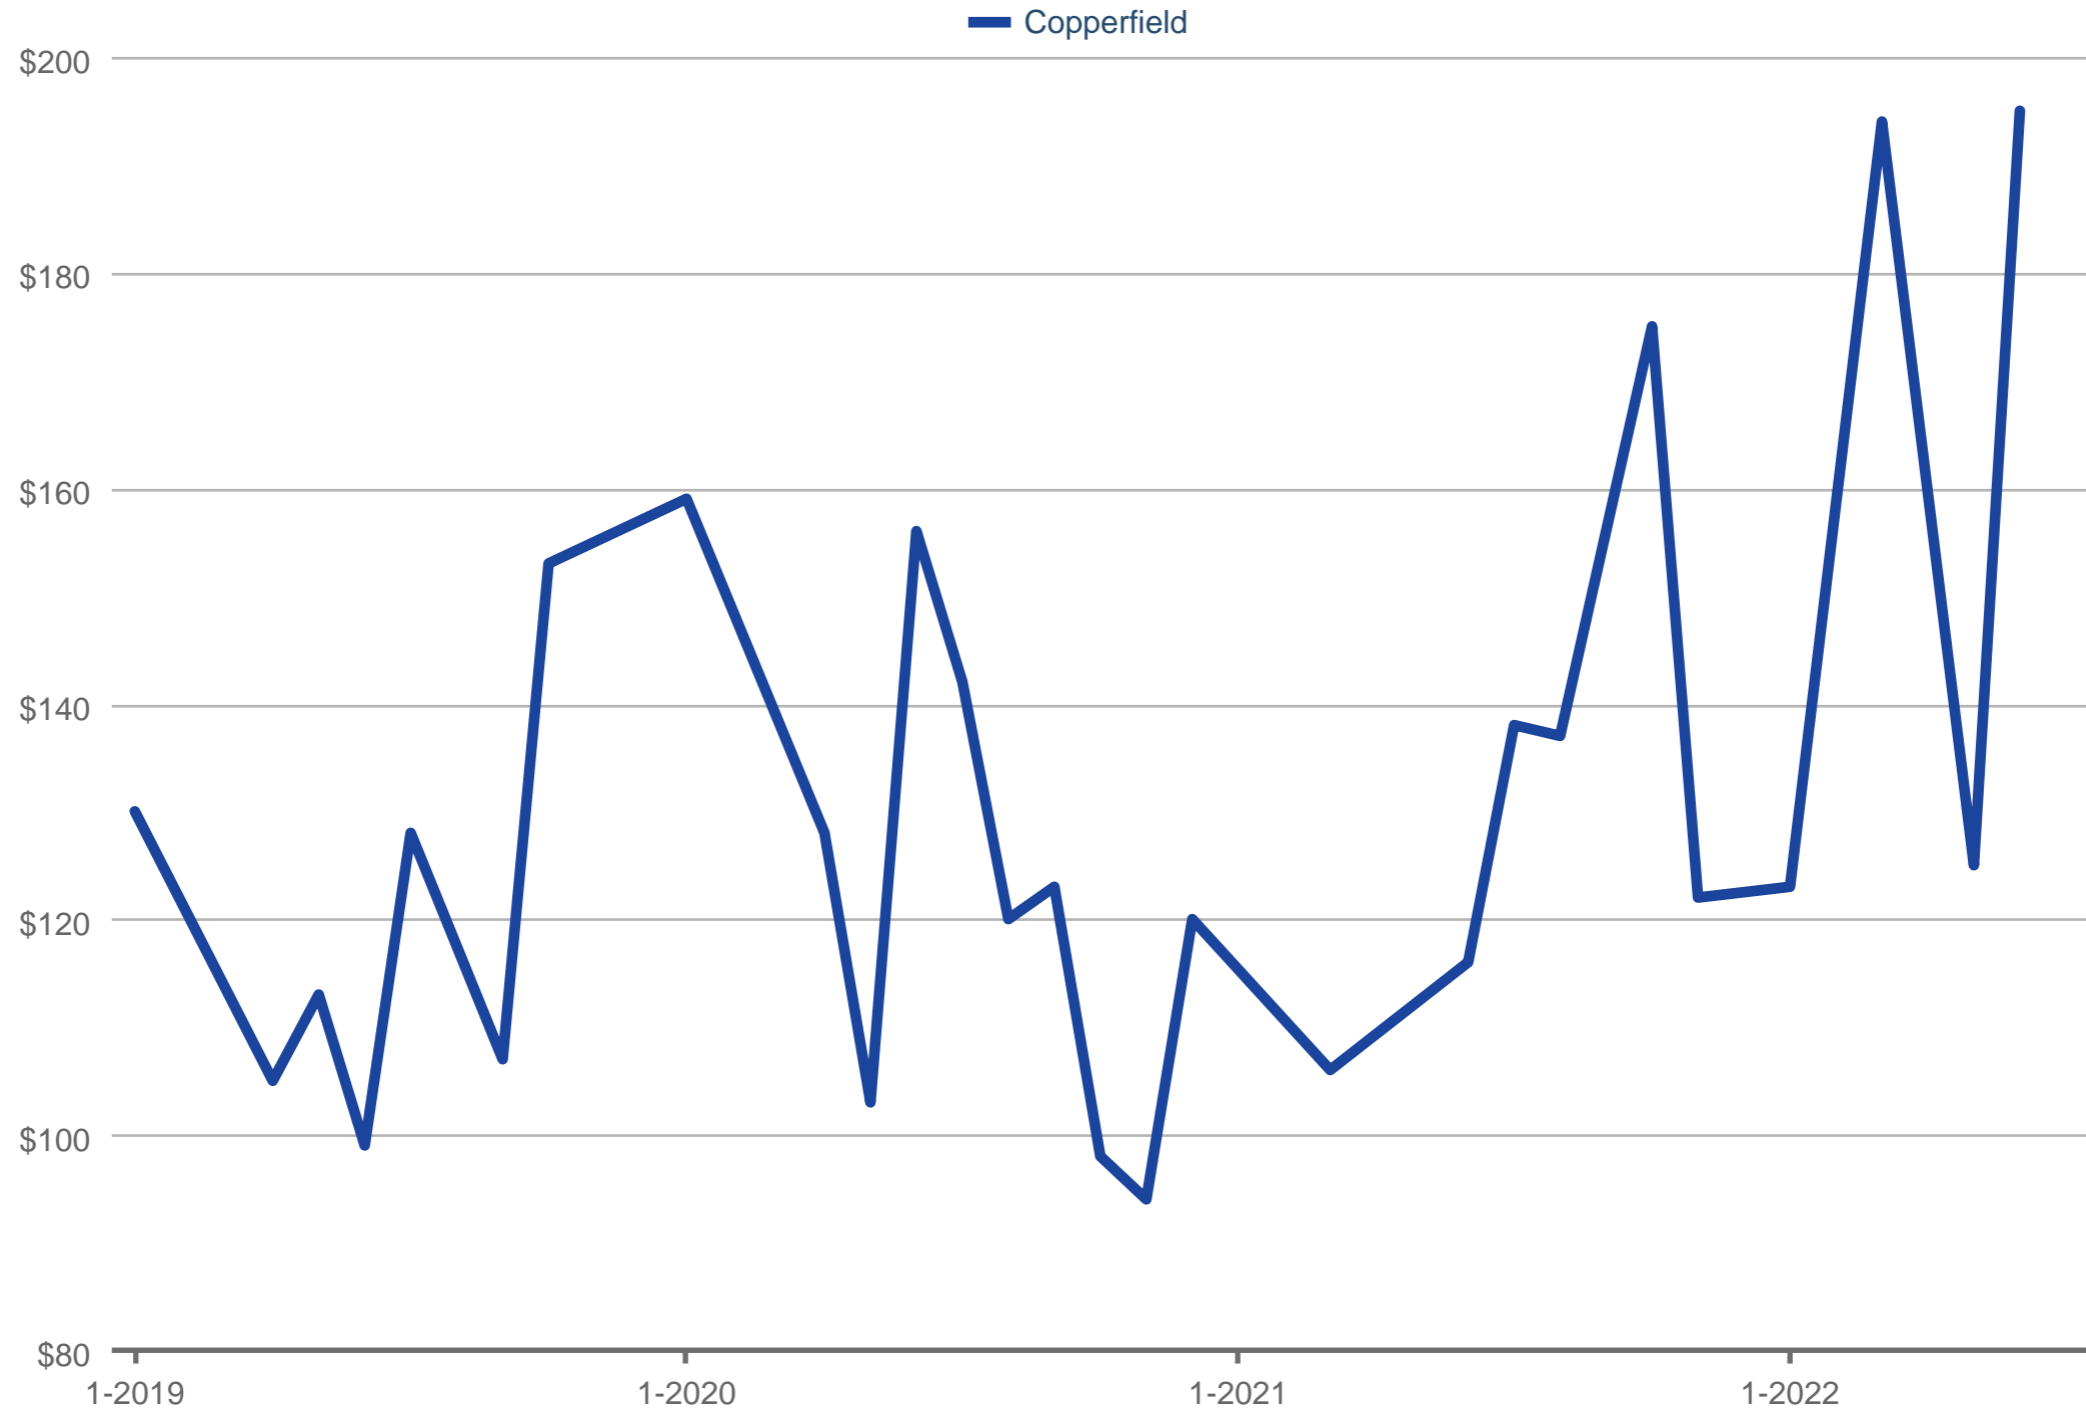

### Average Price Per Square Foot

Copperfield

Each data point is one month of activity. Data is from August 8, 2022.