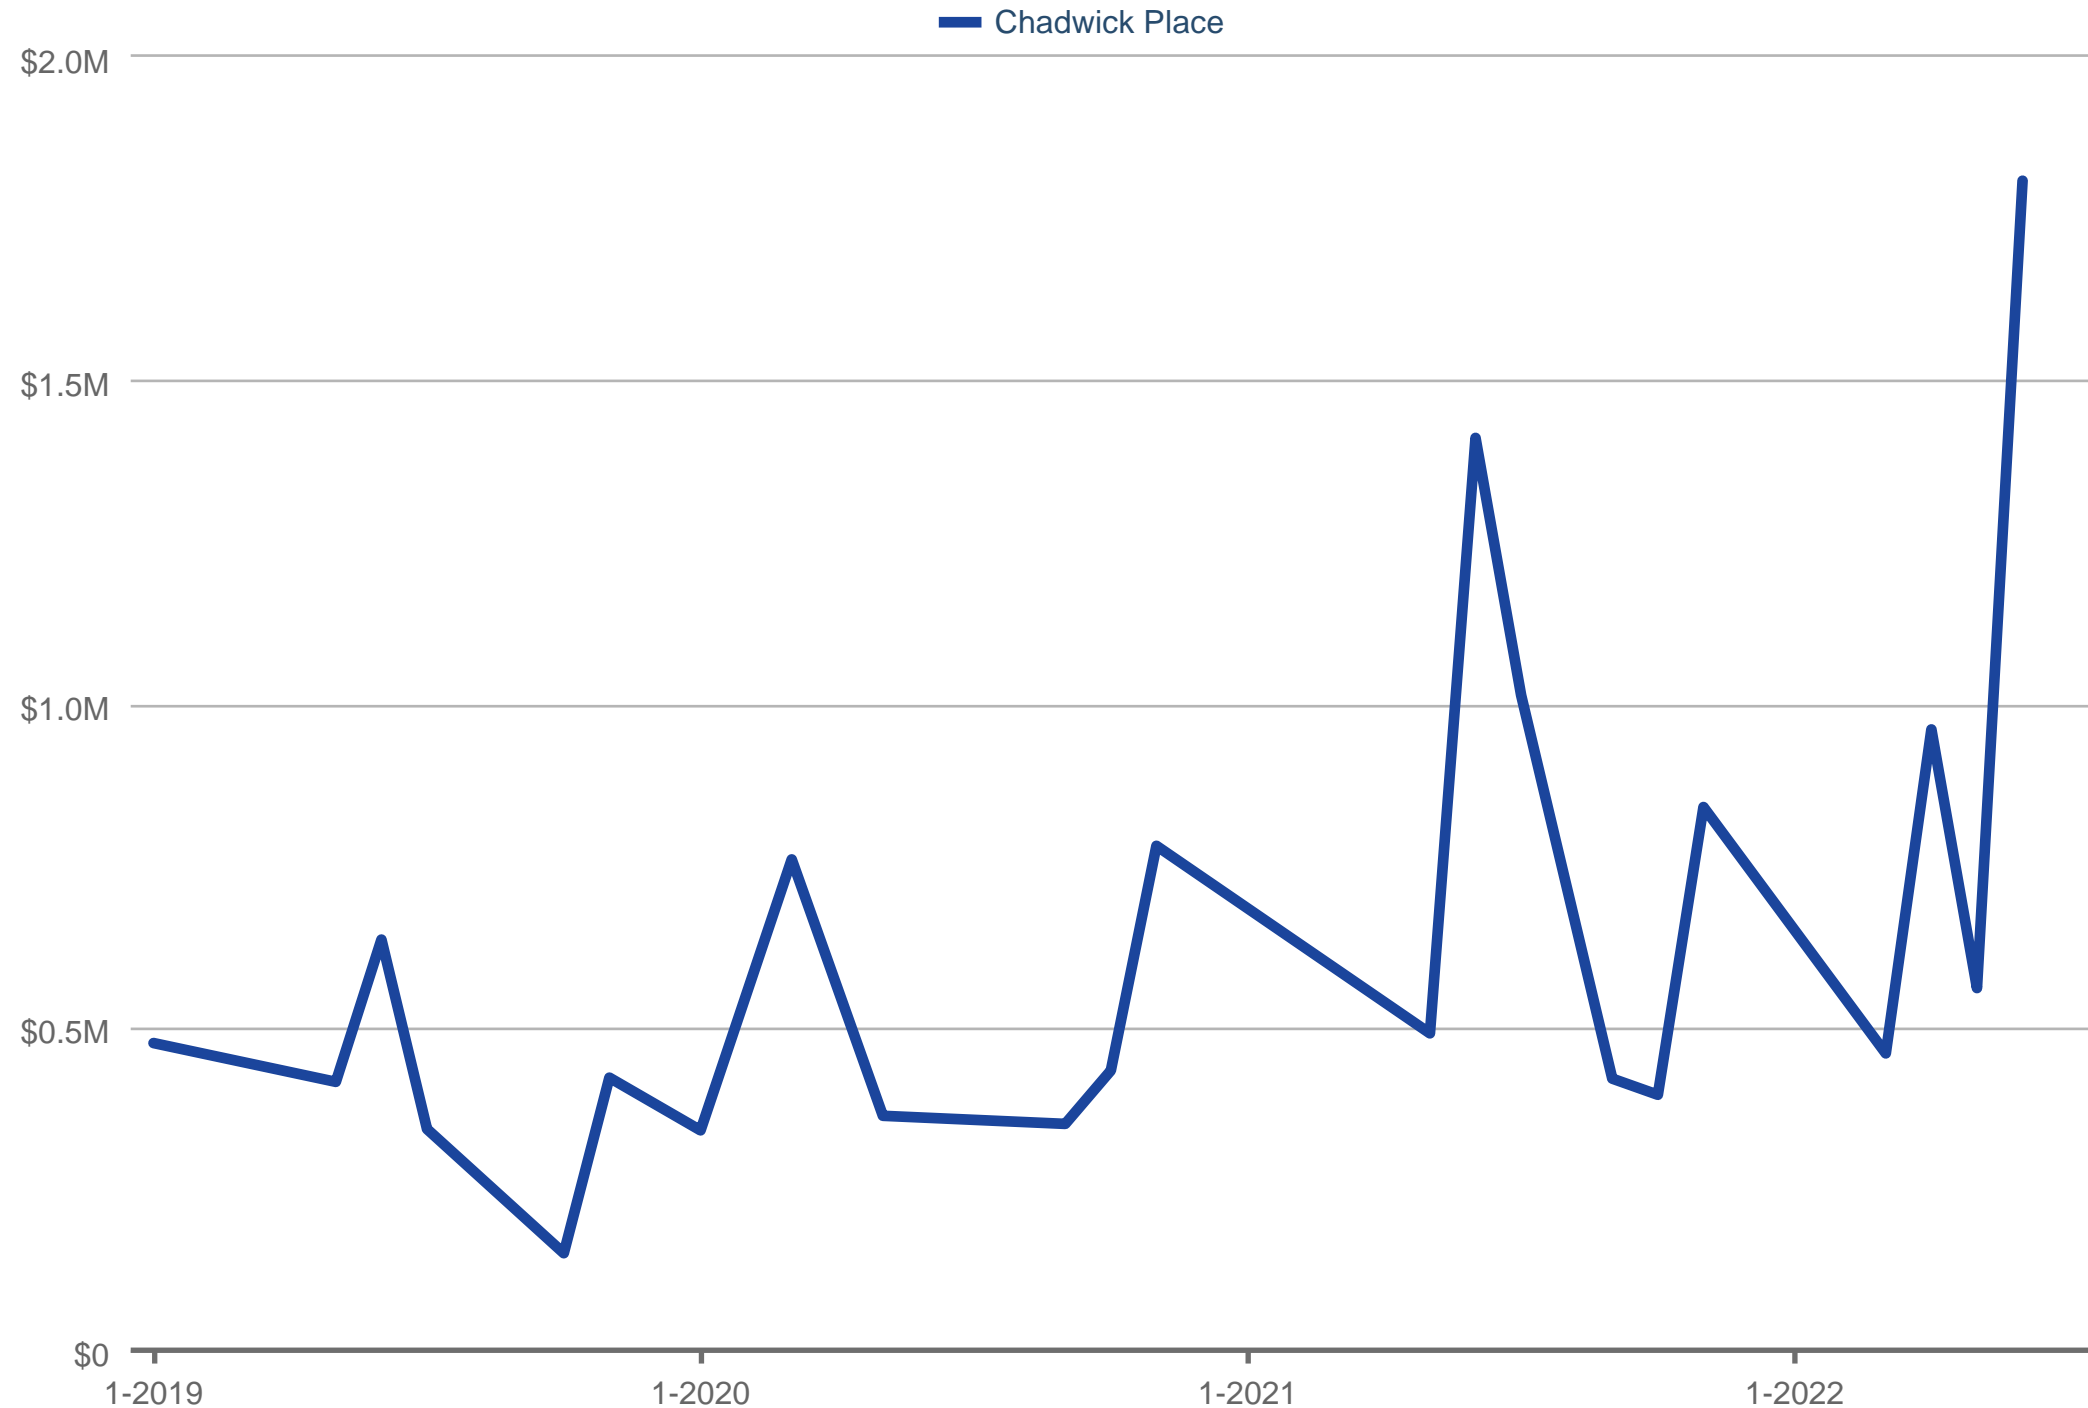

### Dollar Volume of Closed Sales

Chadwick Place

Each data point is one month of activity. Data is from August 8, 2022.