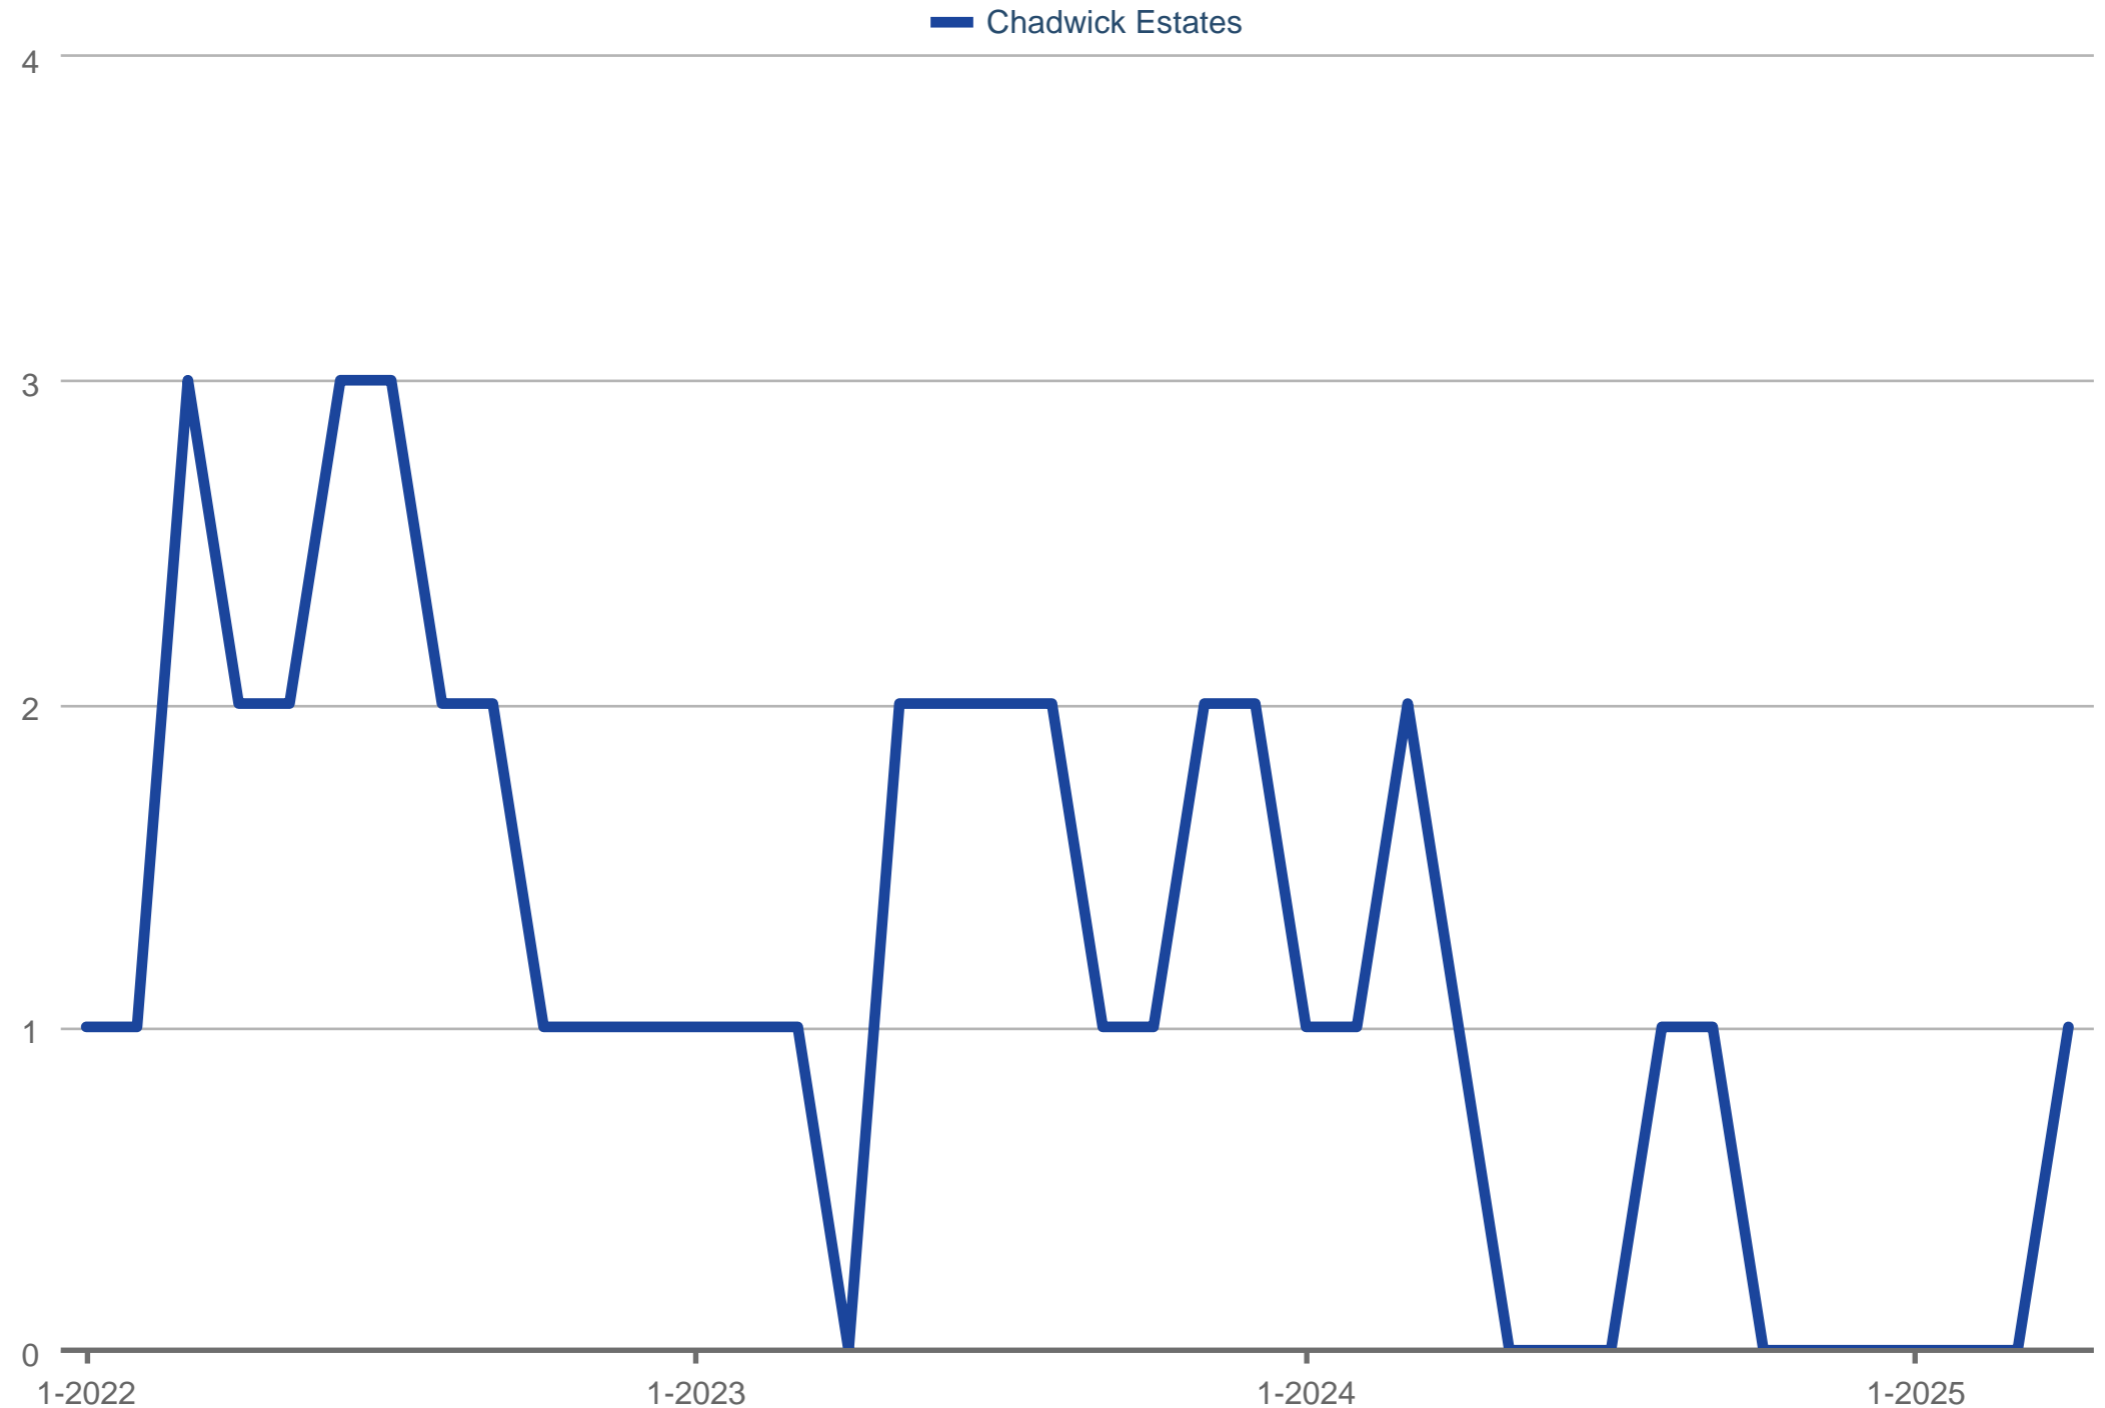

Homes for Sale

Chadwick Estates

Each data point is one month of activity. Data is from May 17, 2025.