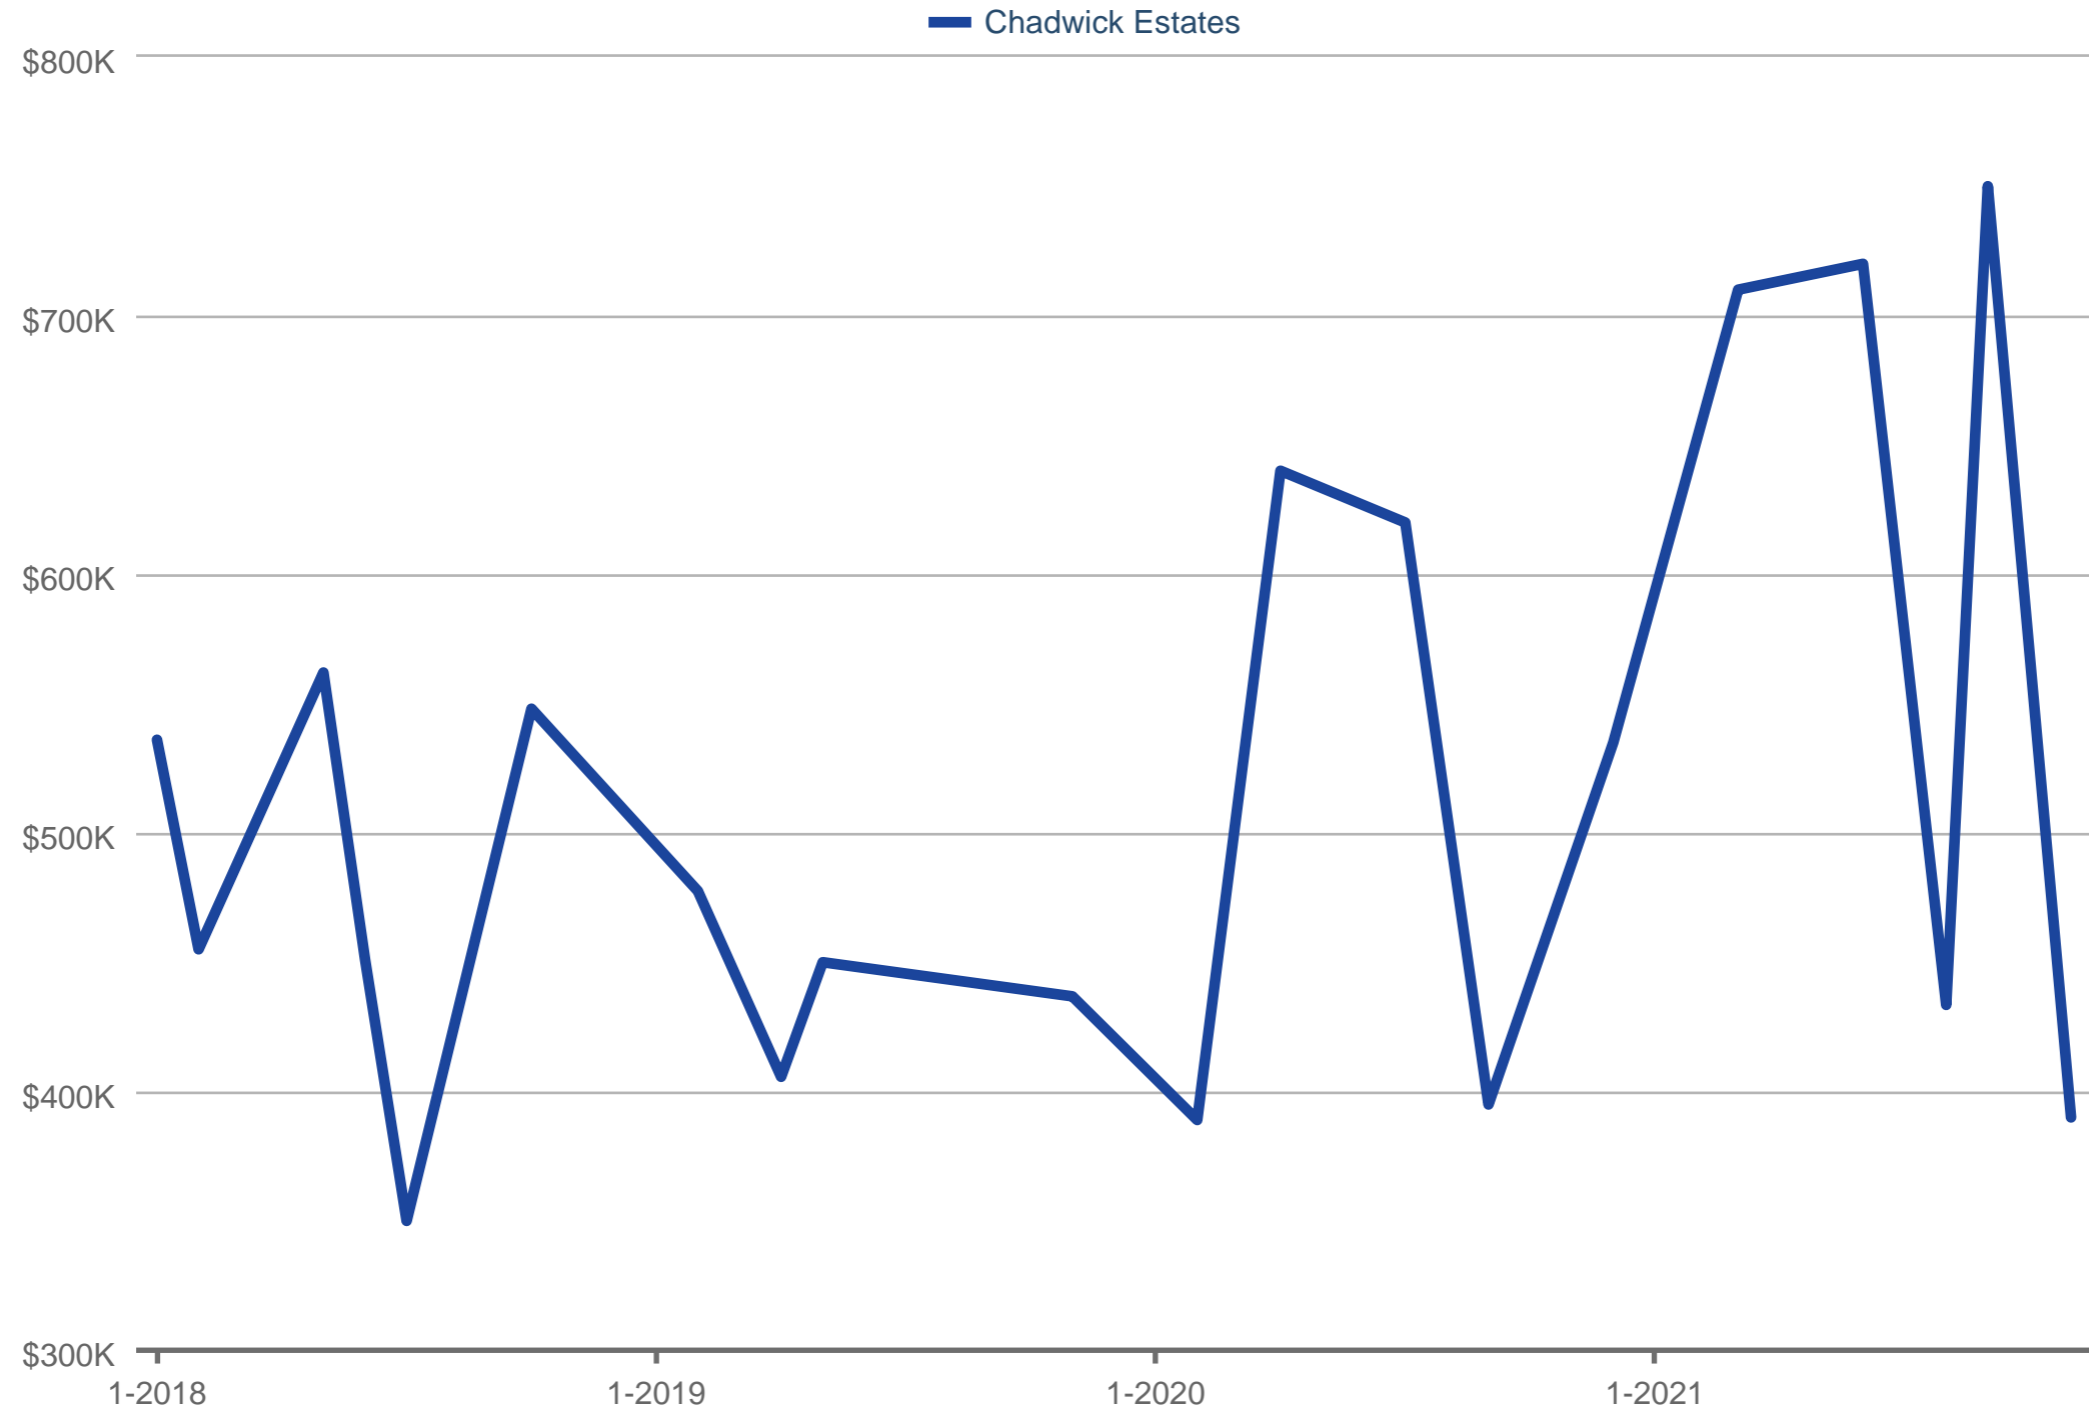

Average Sales Price

Chadwick Estates

Each data point is one month of activity. Data is from December 2, 2021.