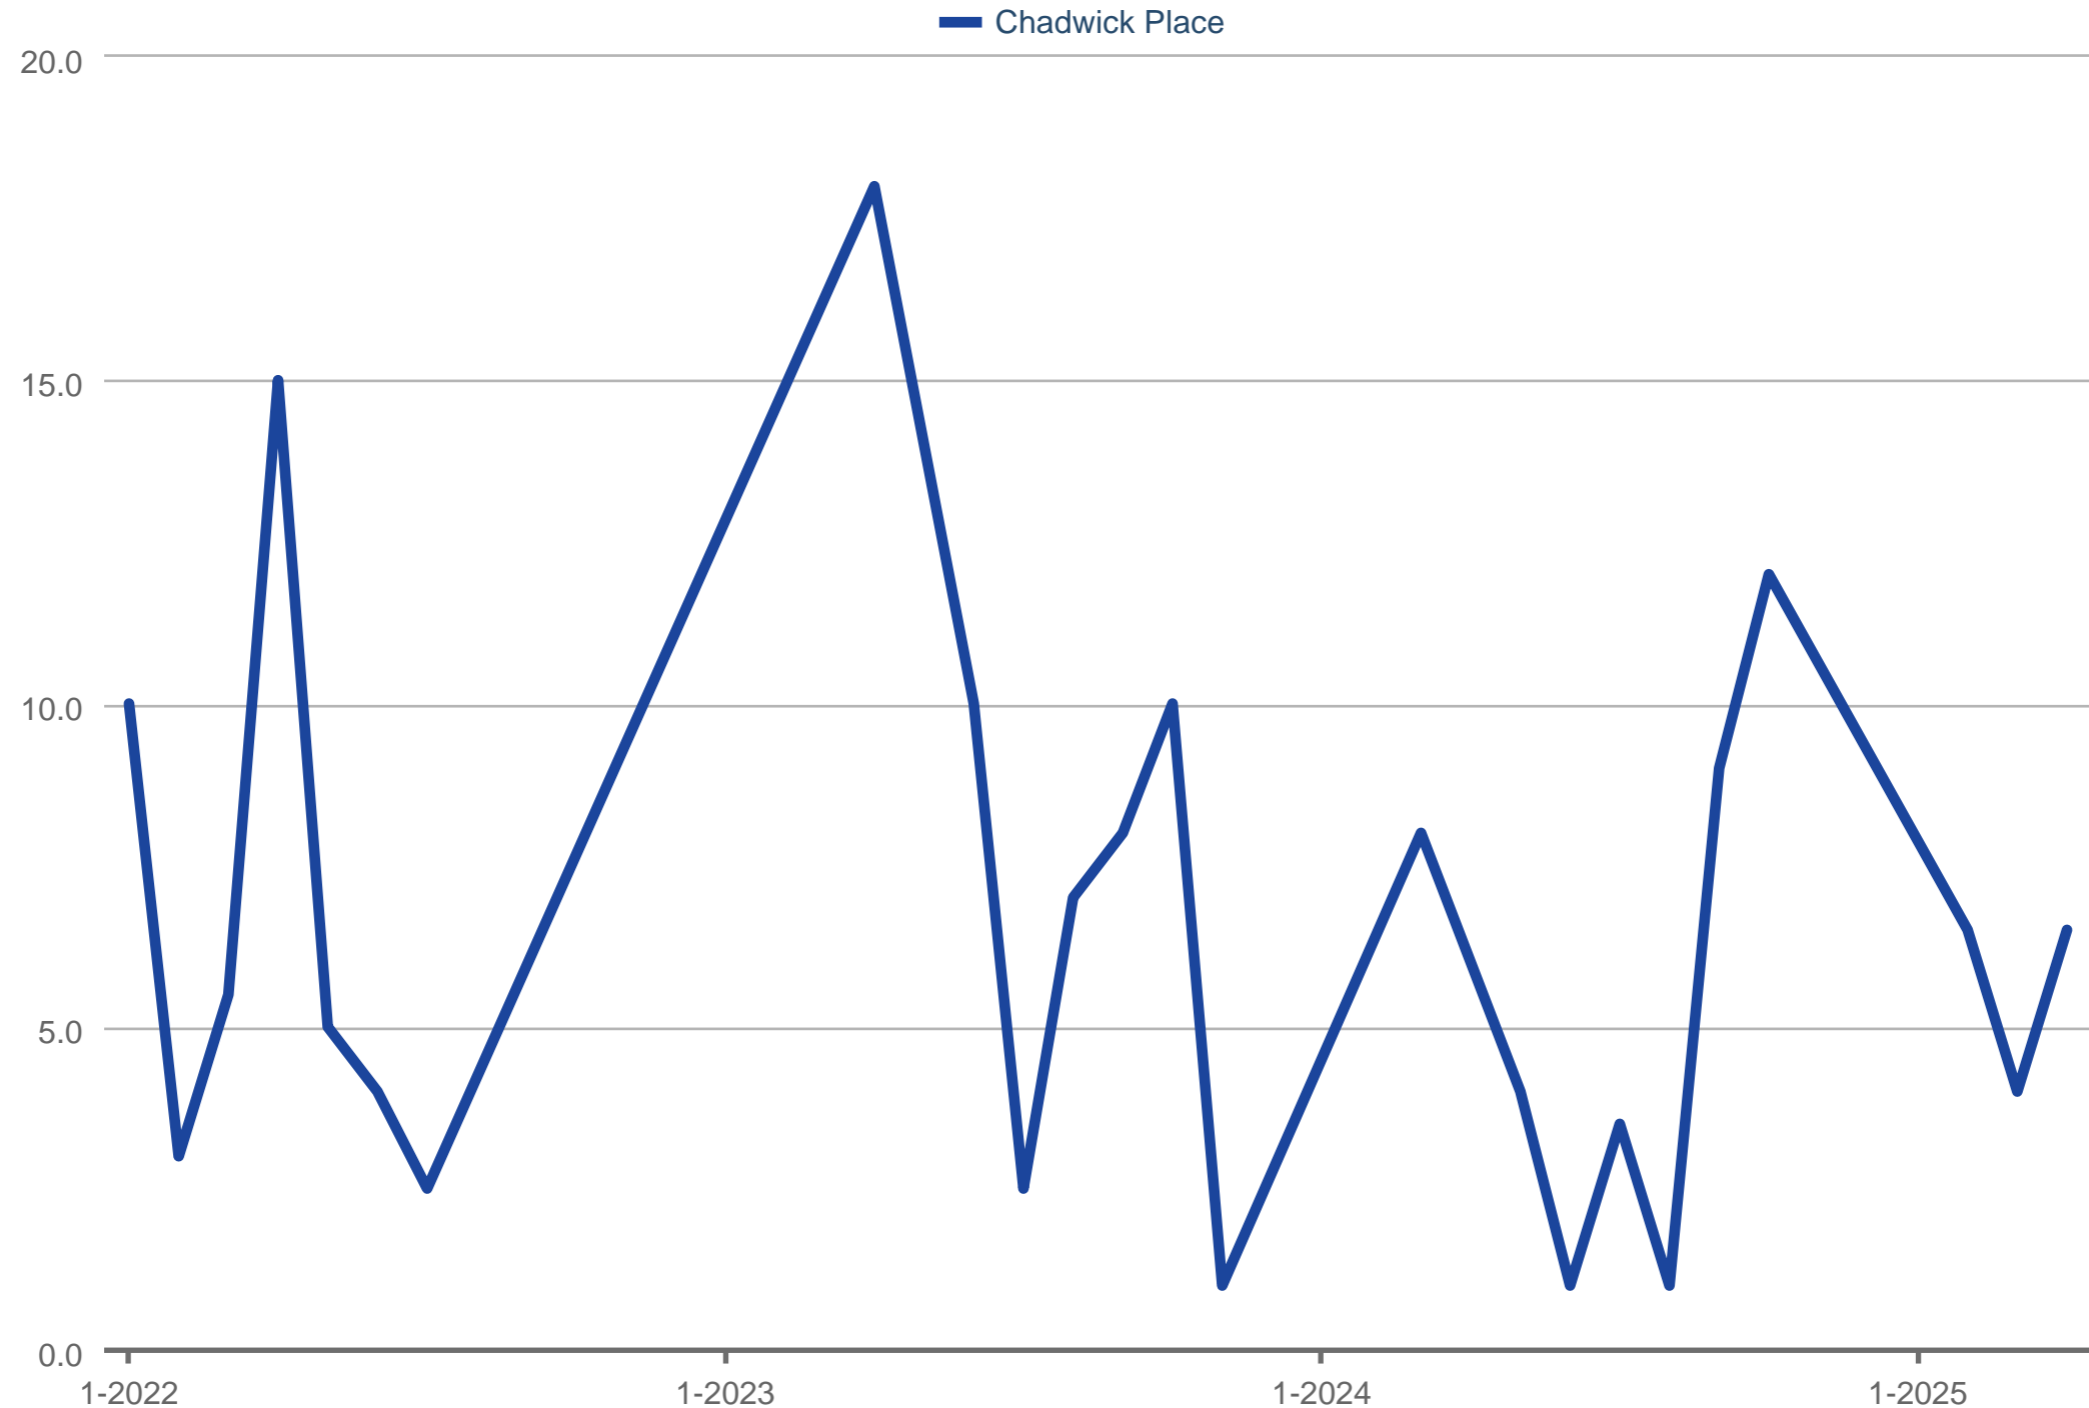

### Showings Per Listing

Each data point is one month of activity. Data is from May 17, 2025.