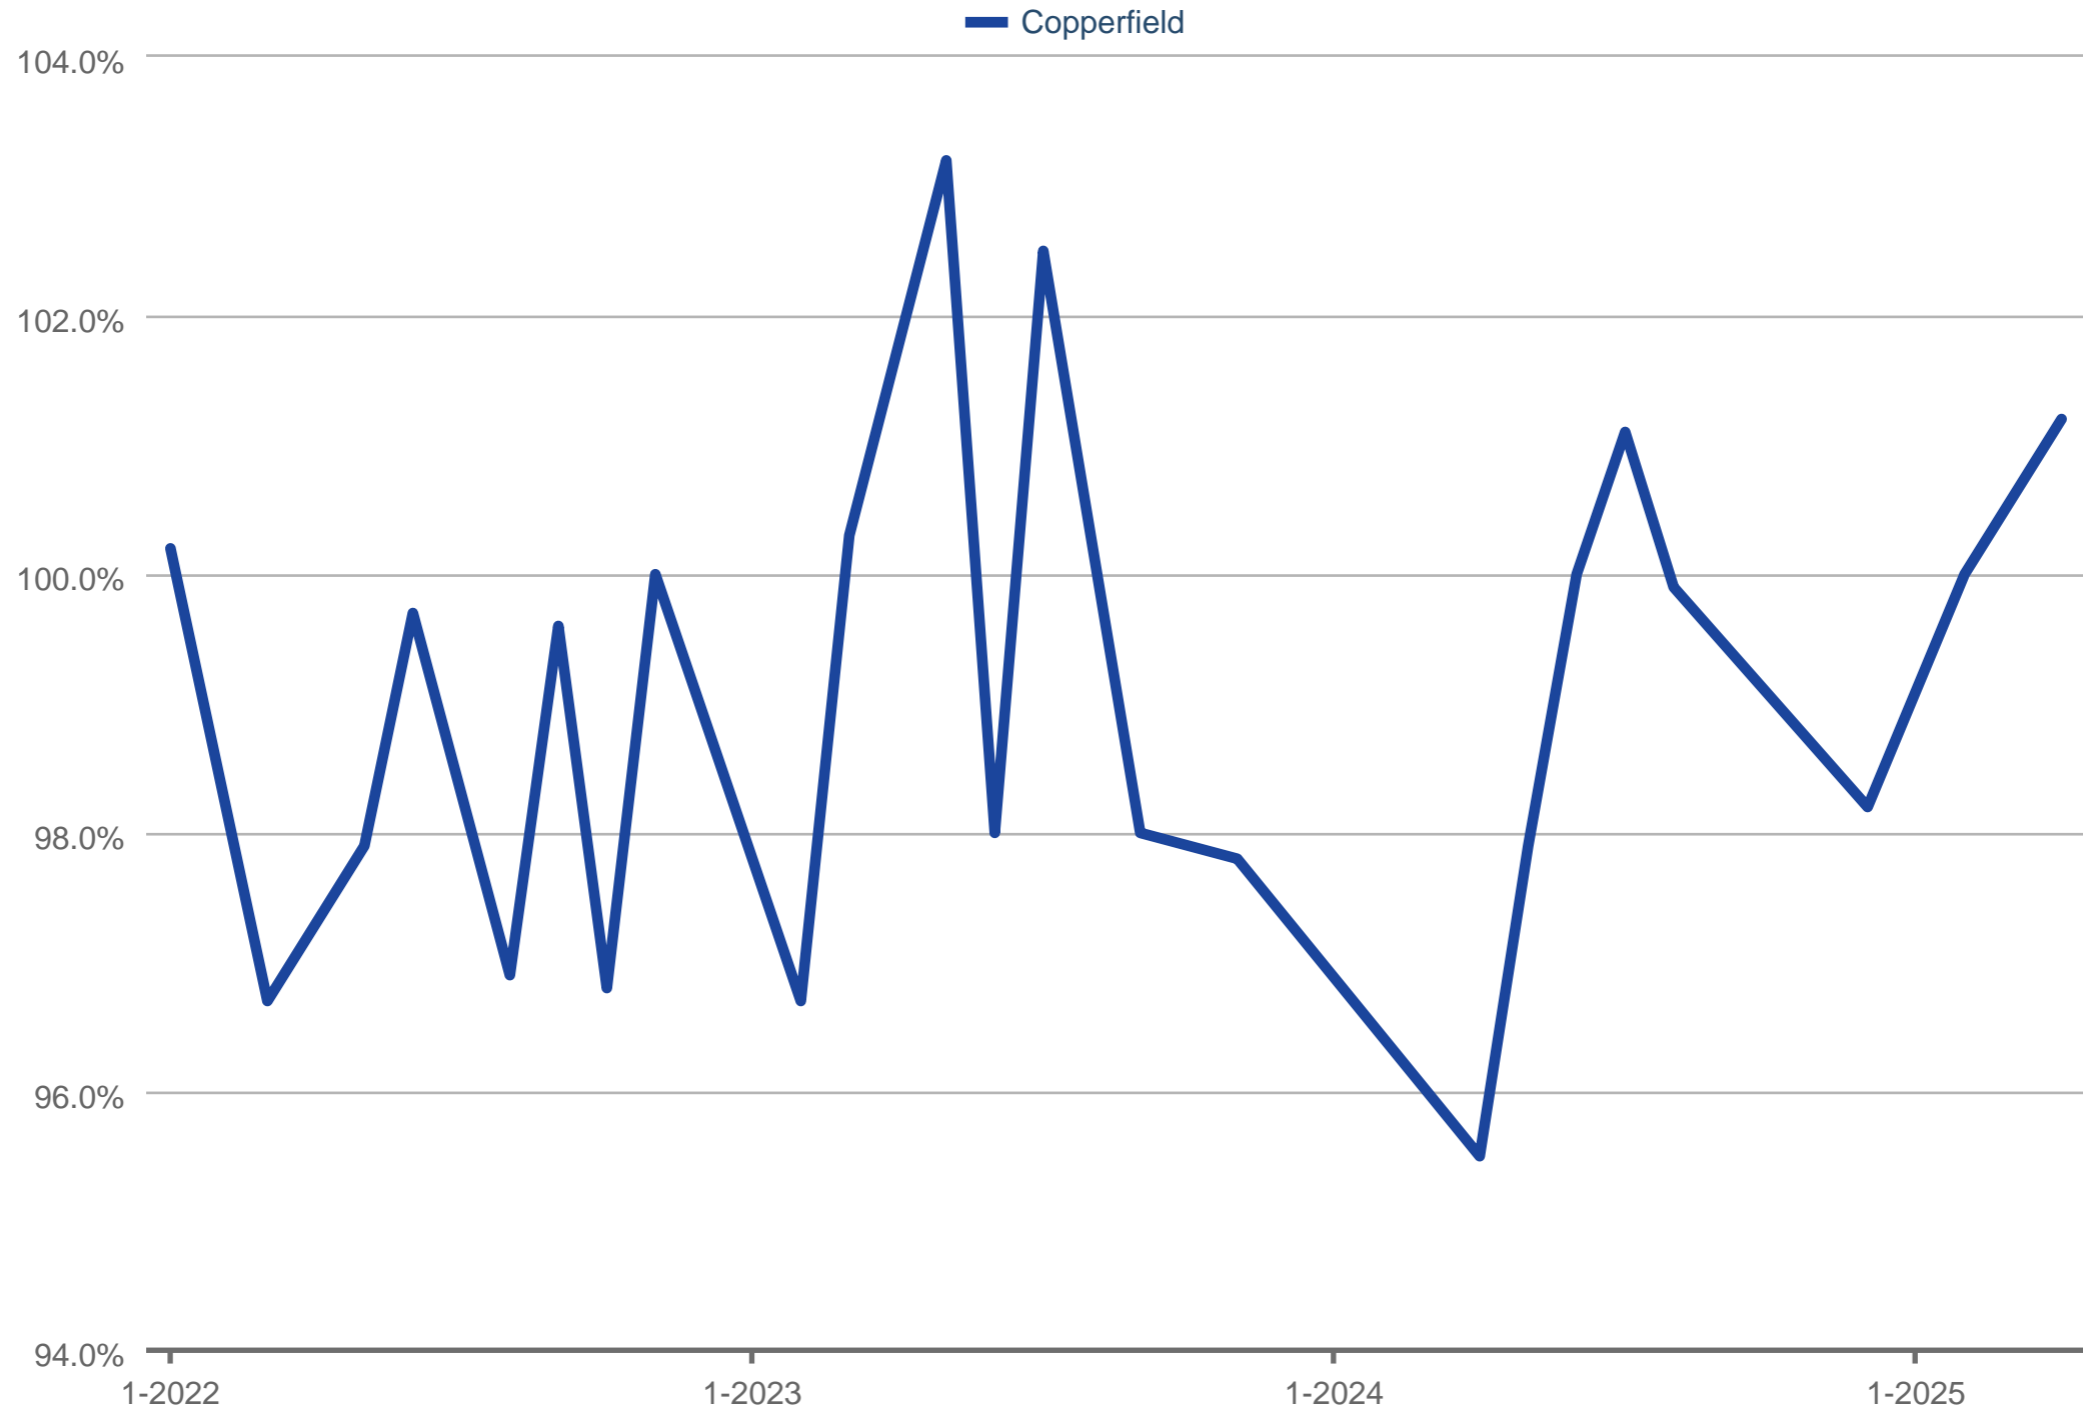

### Average Percent of Last List Price

Each data point is one month of activity. Data is from May 17, 2025.