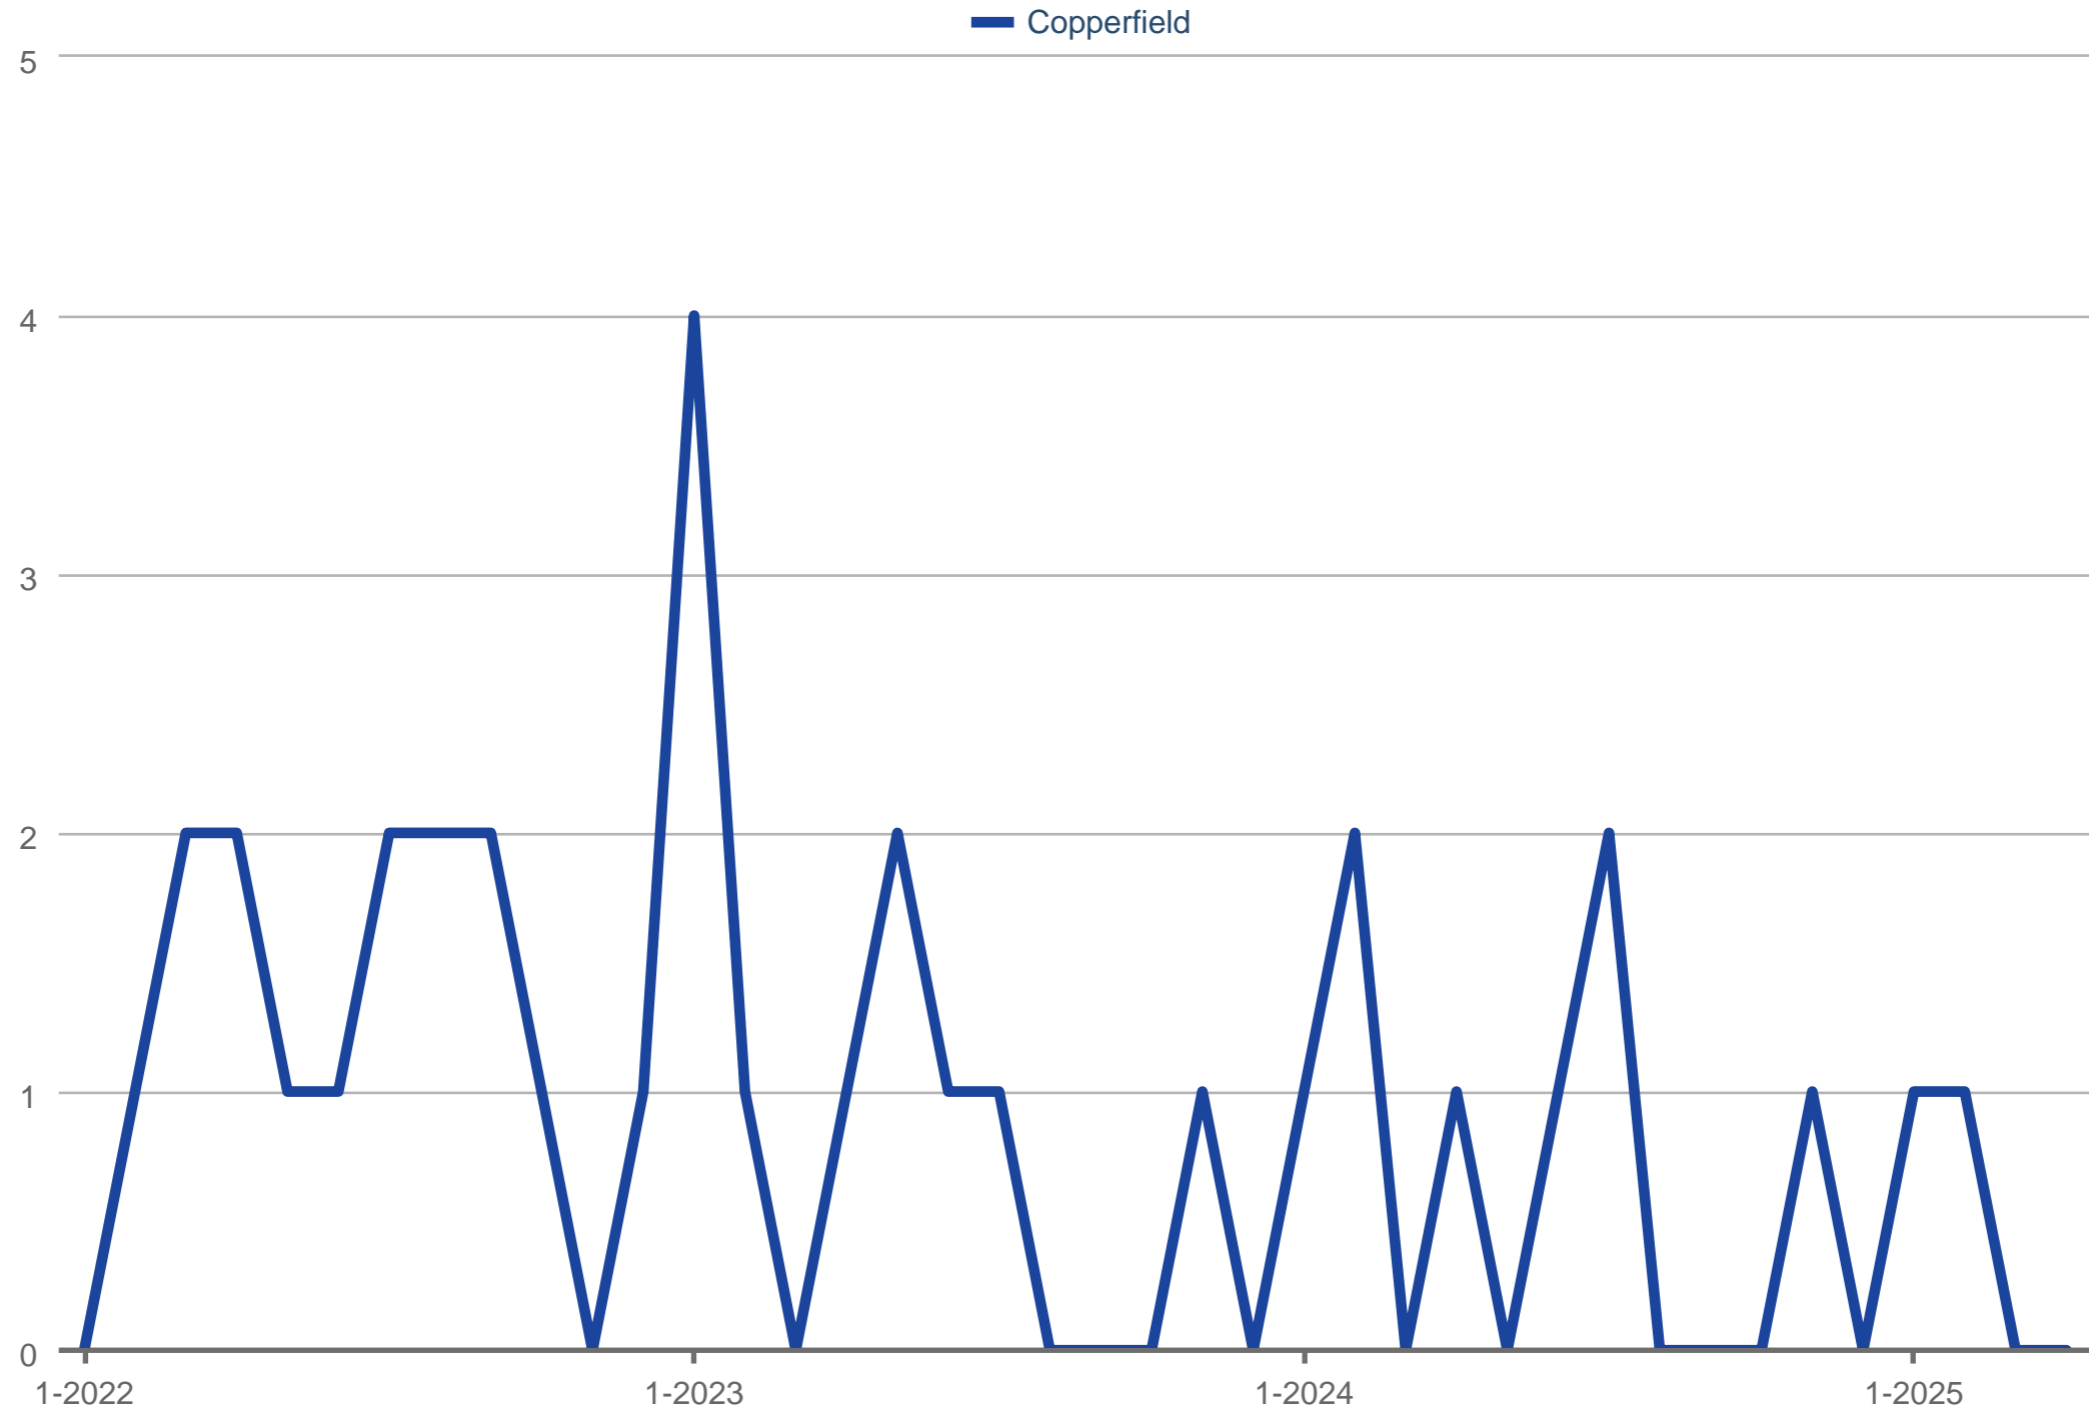

Pending Sales

Copperfield

Each data point is one month of activity. Data is from May 17, 2025.