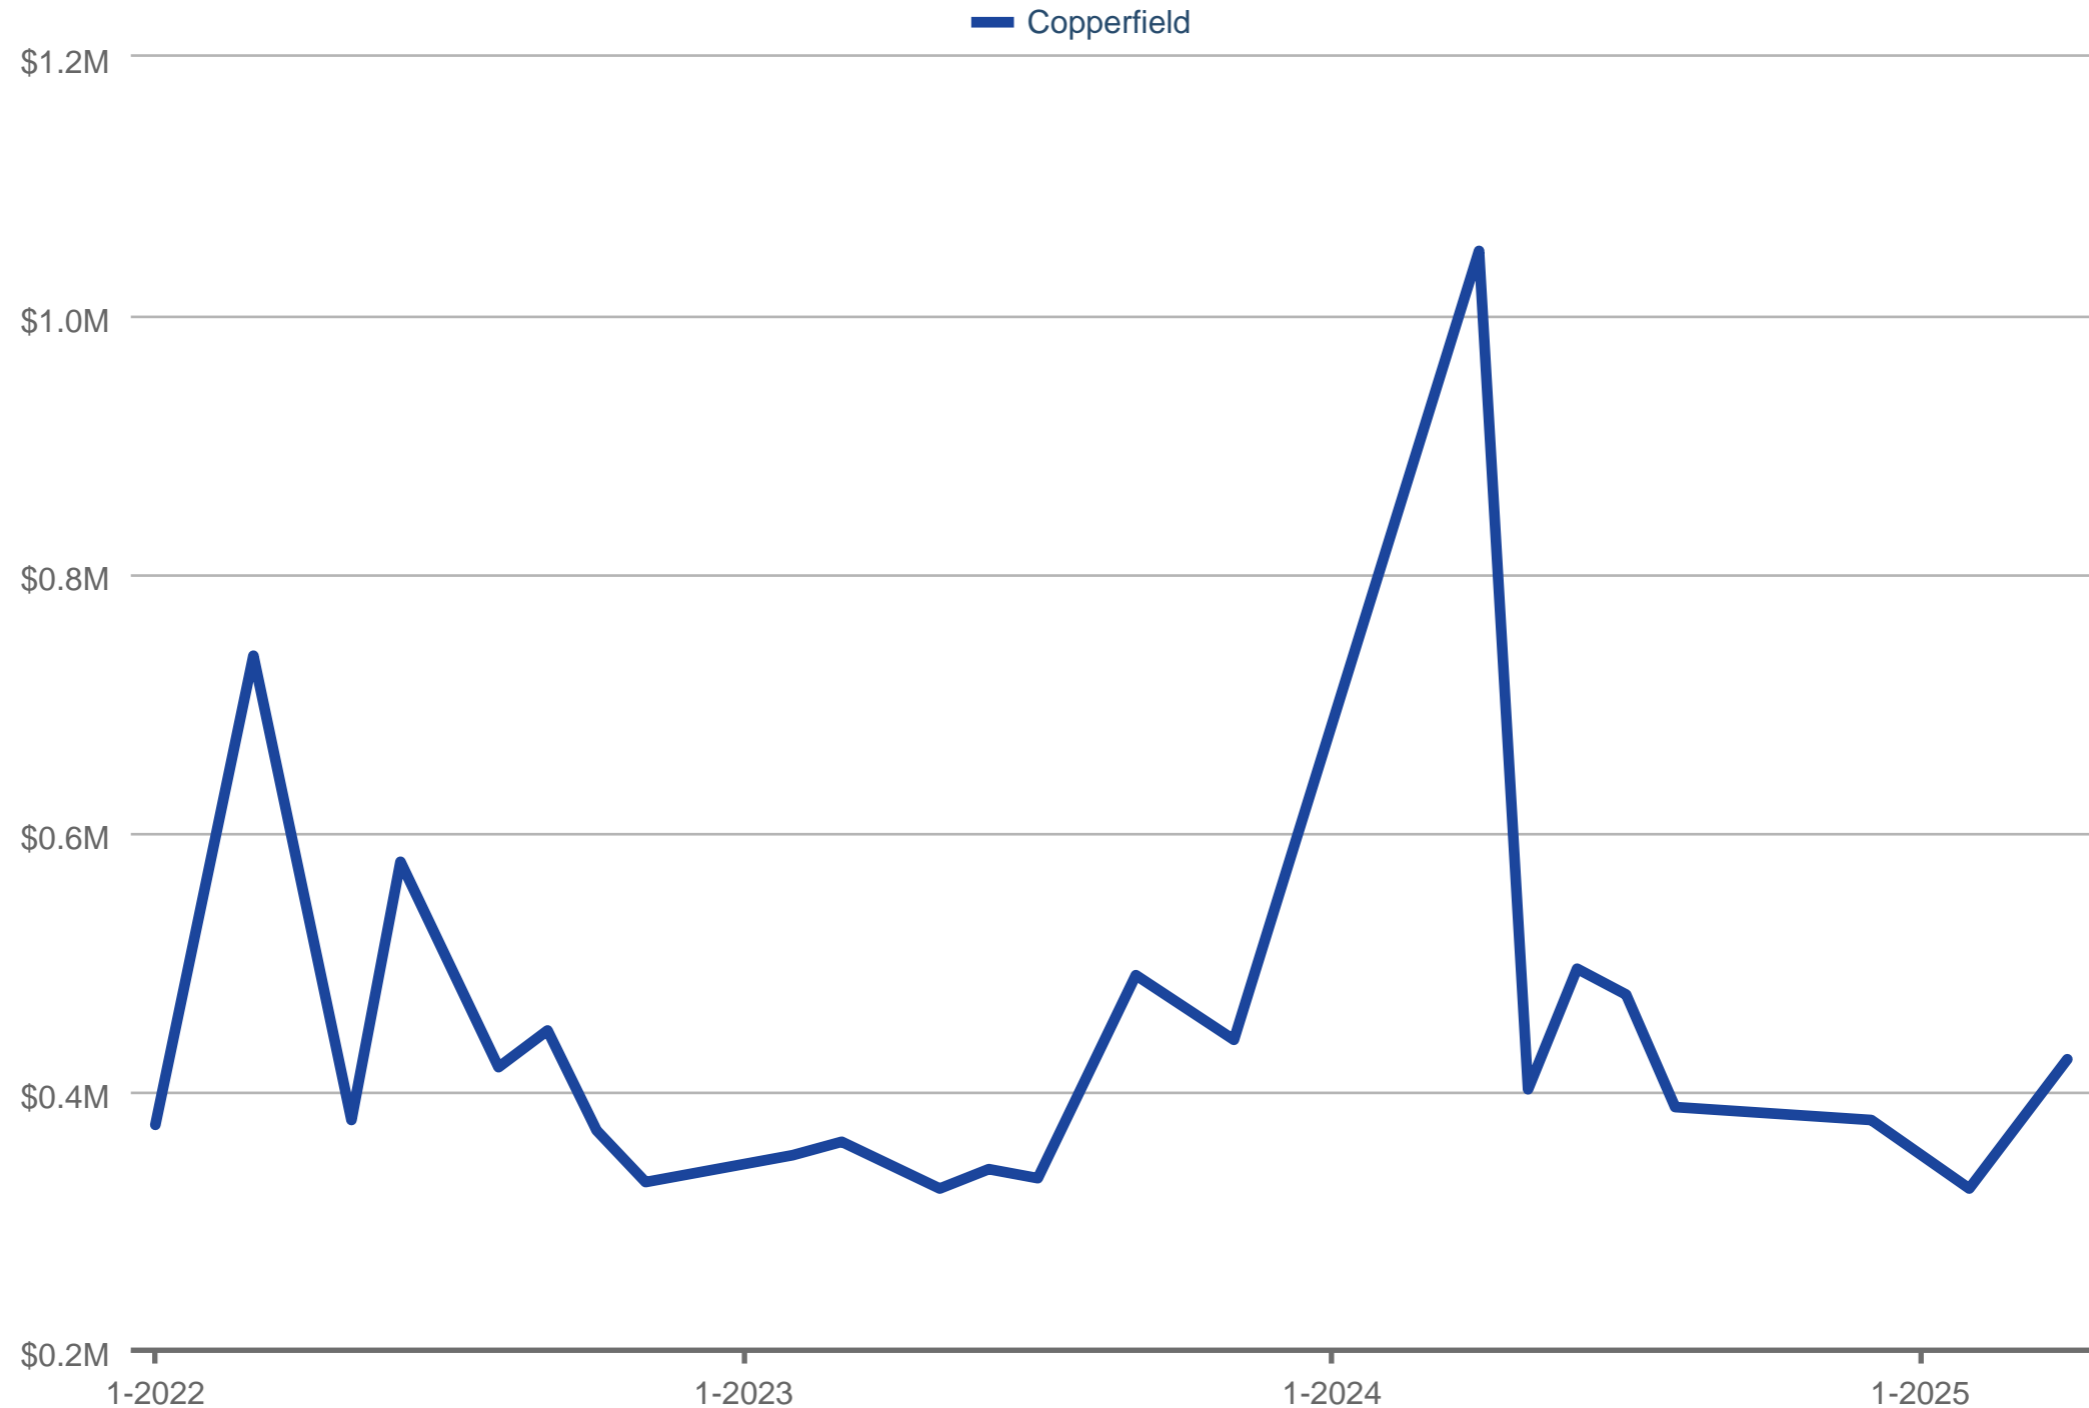

Average Sales Price

Copperfield

Each data point is one month of activity. Data is from May 17, 2025.