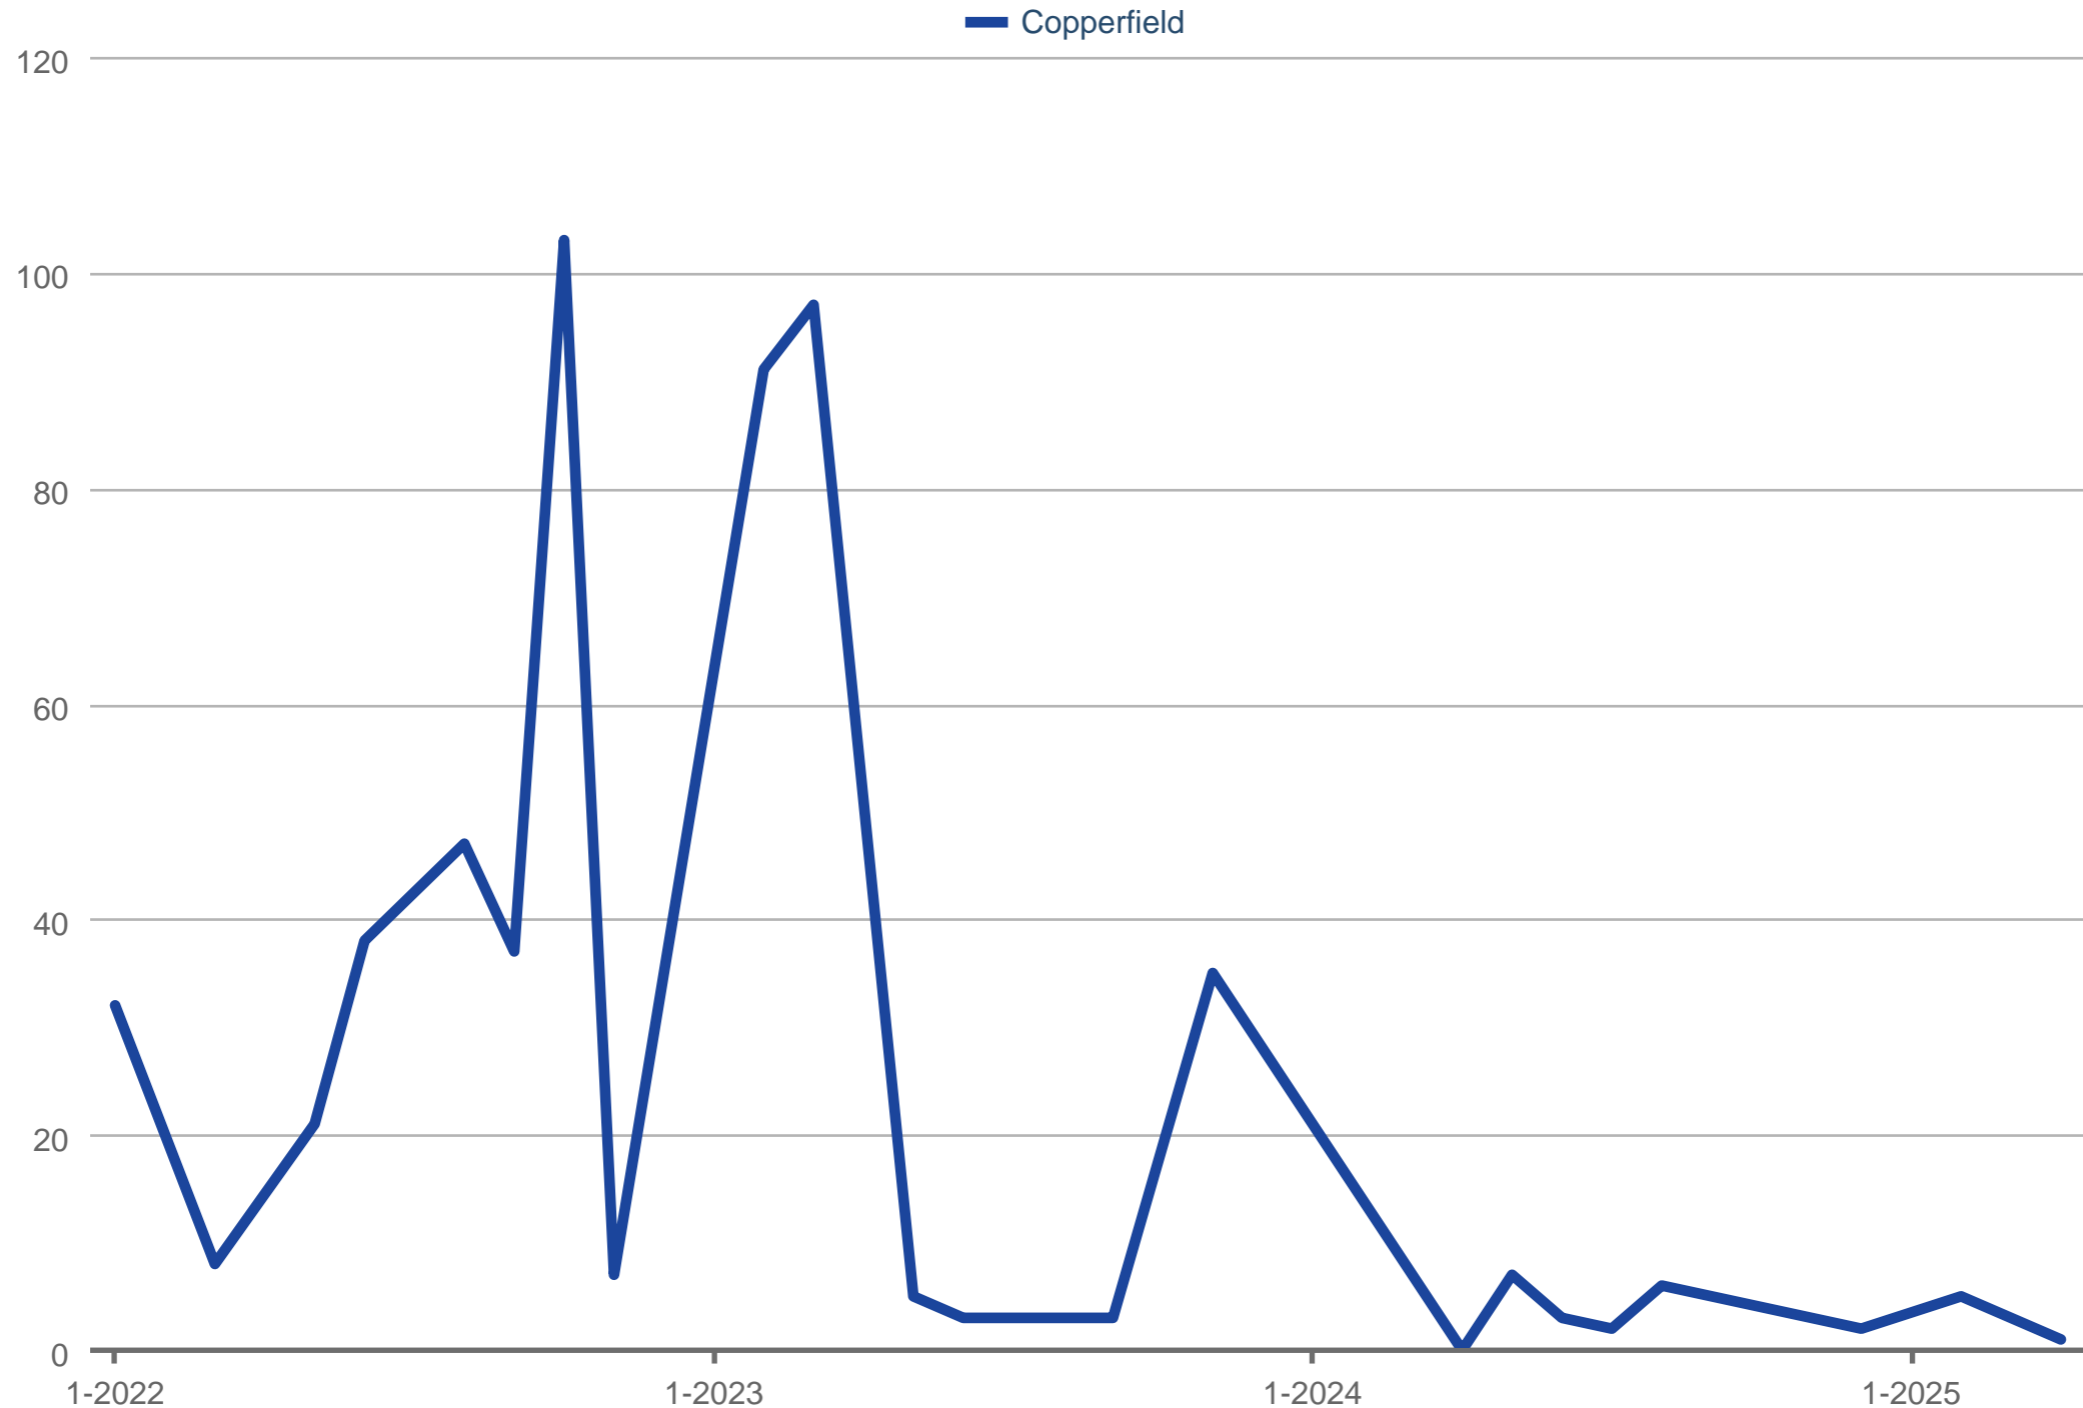

### Average Days on Market

Copperfield

Each data point is one month of activity. Data is from May 17, 2025.